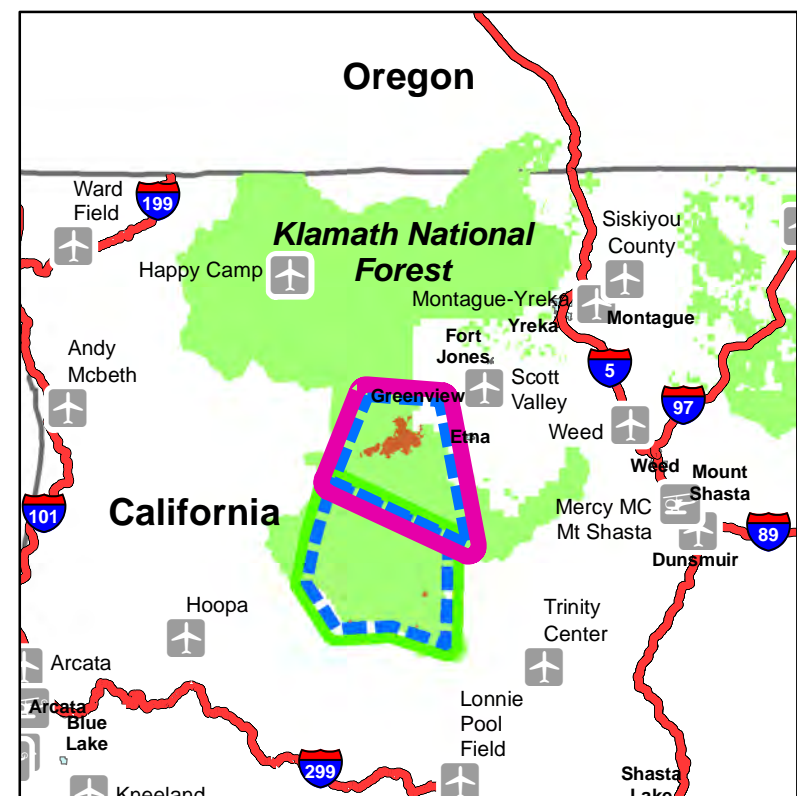

Air Operations

Salmon August Complex
 CA-KNF-006081
 Situation Unit
 dshiple, GISS

Klamath National Forest
 August 27, 2017

Legend

- TFR 08/26
- Watershed Divide
- Avoidance
- Disturbance Buffer
- Pacific Crest Trail (PCT)
- Division
- Camp
- Drop Point
- Helispot
- MediVac Site
- Repeater
- Sling Site
- Water Source
- Other
- FirePolygon

1:24,000