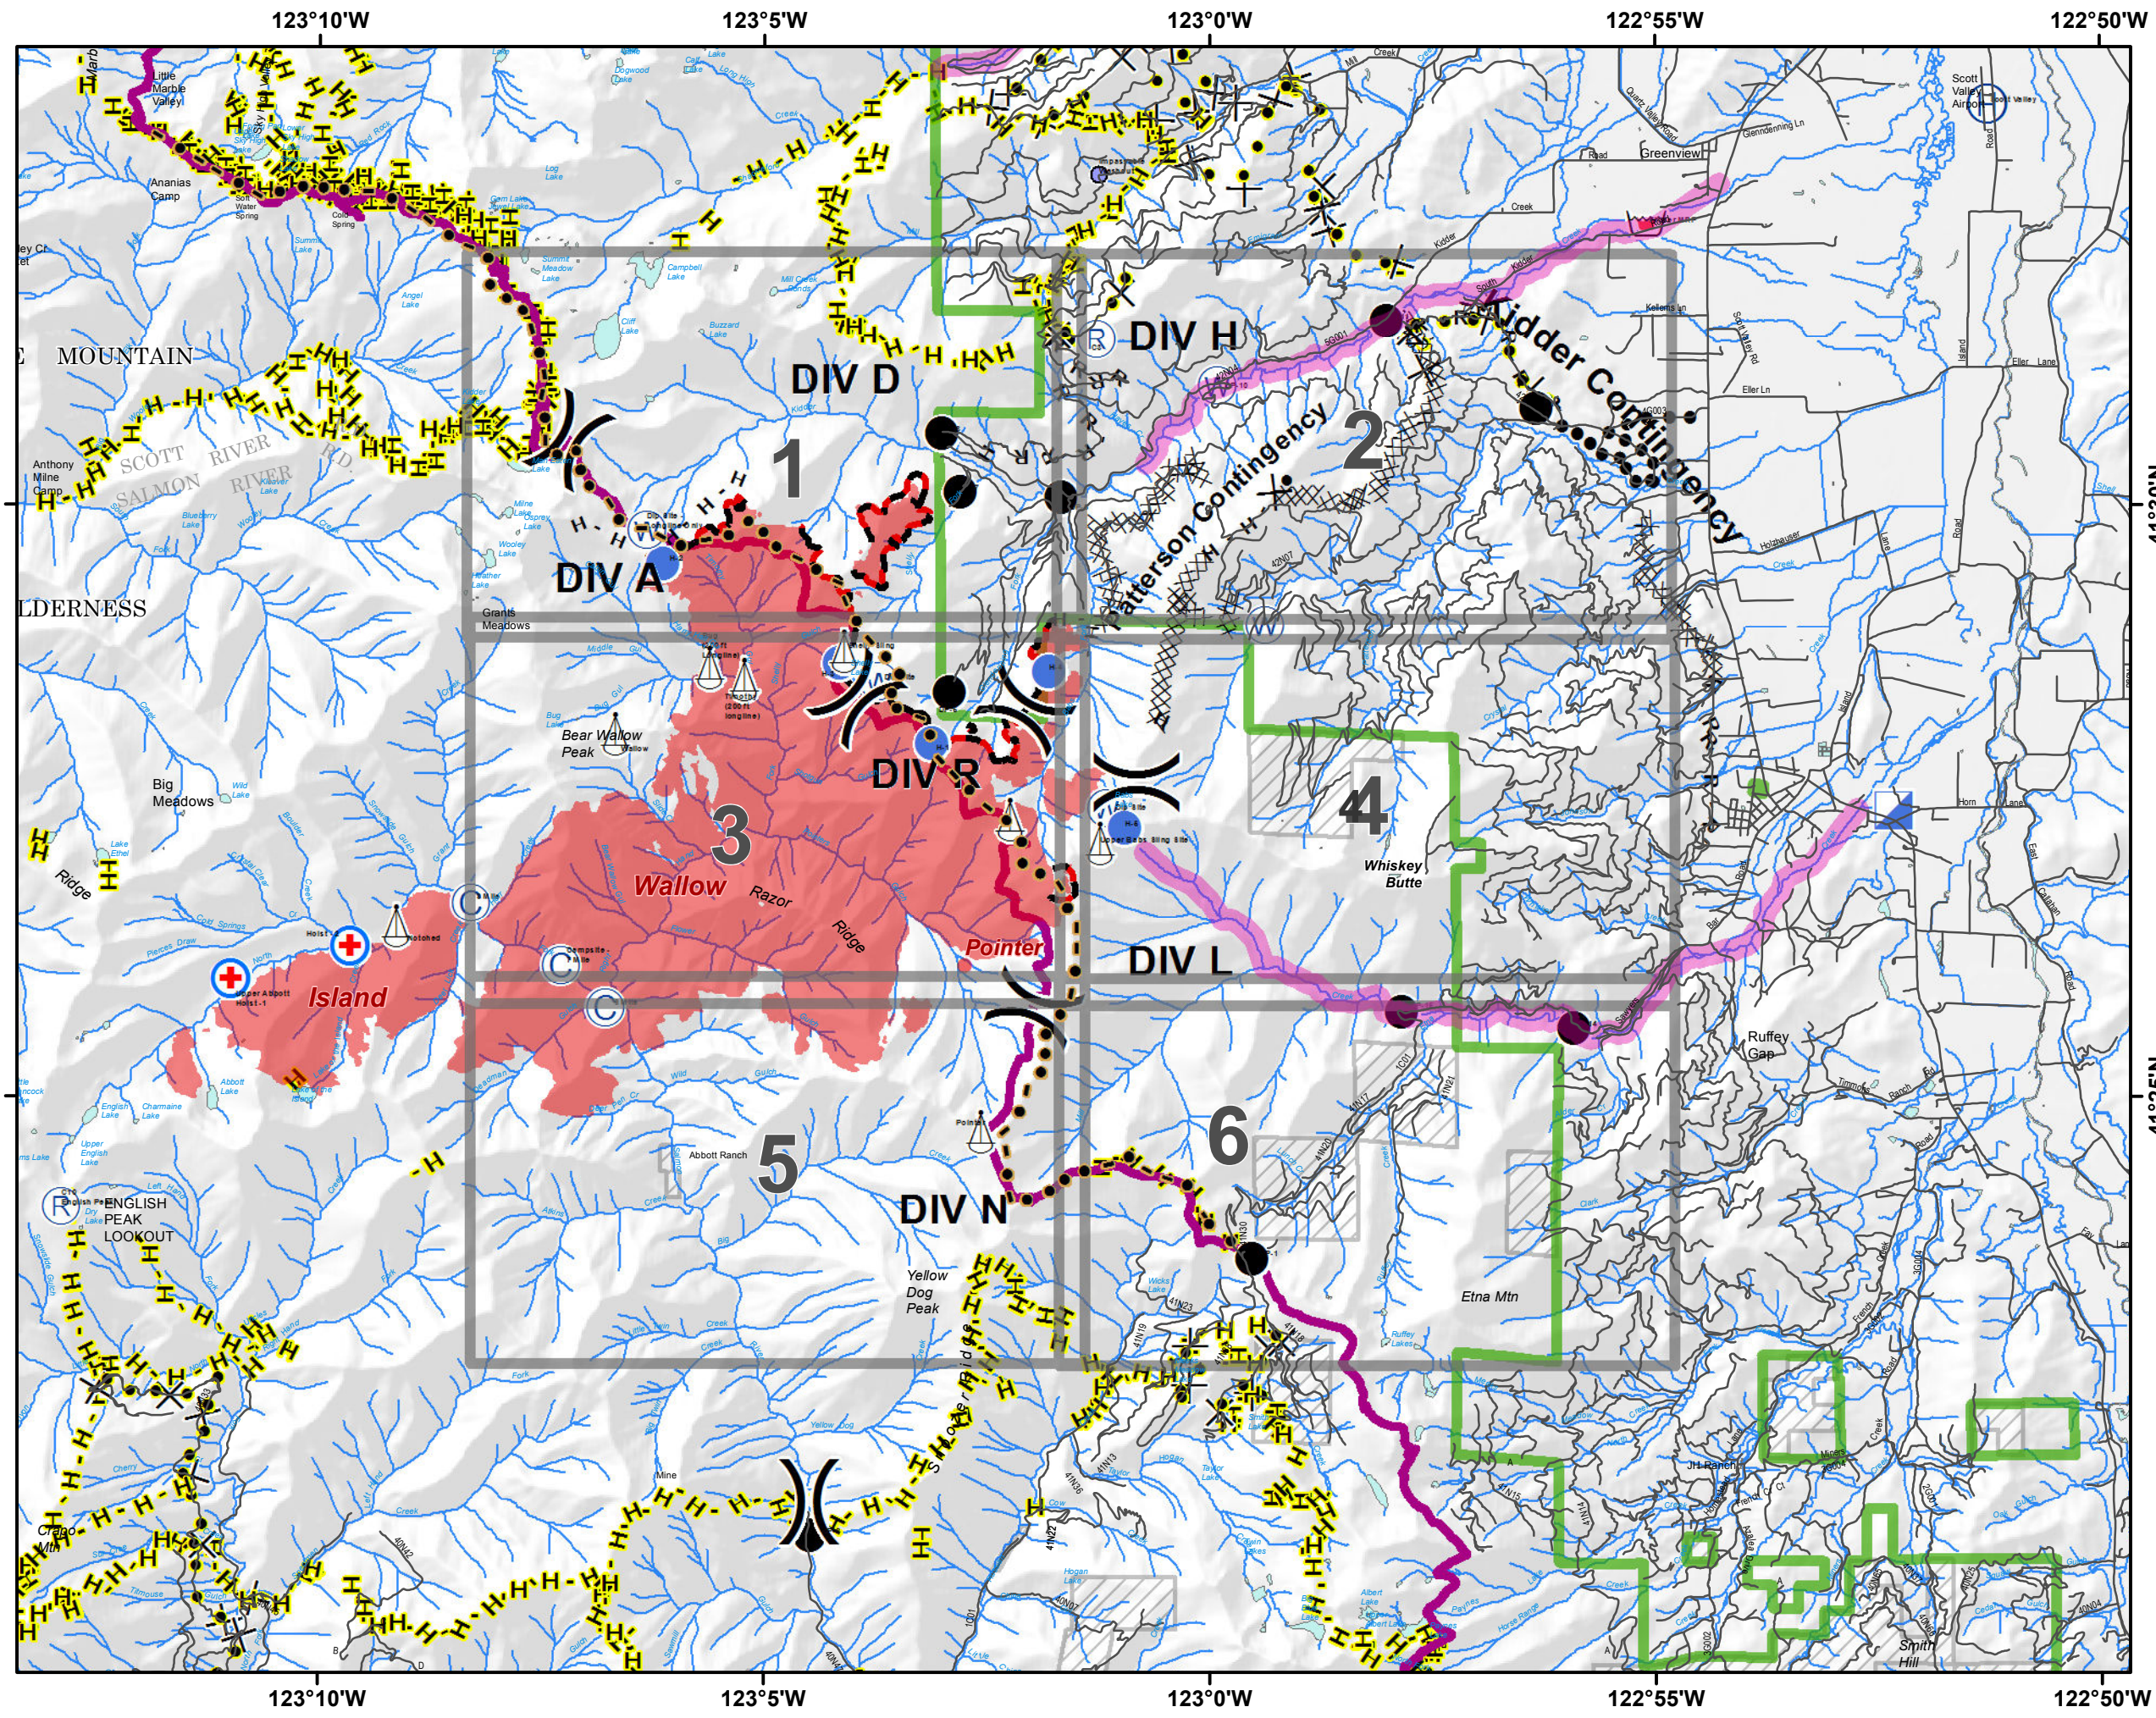

Salmon August Complex
 Klamath National Forest
 August 27 2017 DAY
IAP Maps

- Division
- Pacific Crest Trail (PCT)
- Roads
- Private Land within Forest Boundary
- Forest Boundary
- Retardant/Mud Pit
- Camp
- Drop Point
- Helibase
- Helispot
- Incident Command Post
- MediVac Site
- Repeater
- Sling Site
- Water Source
- Impassable Washout
- Highlighted Geographic Feature
- Proposed Dozer Line/Previous Dozer Line
- Contingency Line
- Watershed Divide
- Avoidance Area
- Completed Dozer Line
- Completed Line
- Hand Line
- Road as Completed Line
- Proposed Dozer Line
- Contained Line
- FirePolygon

N

0 1 2 Miles