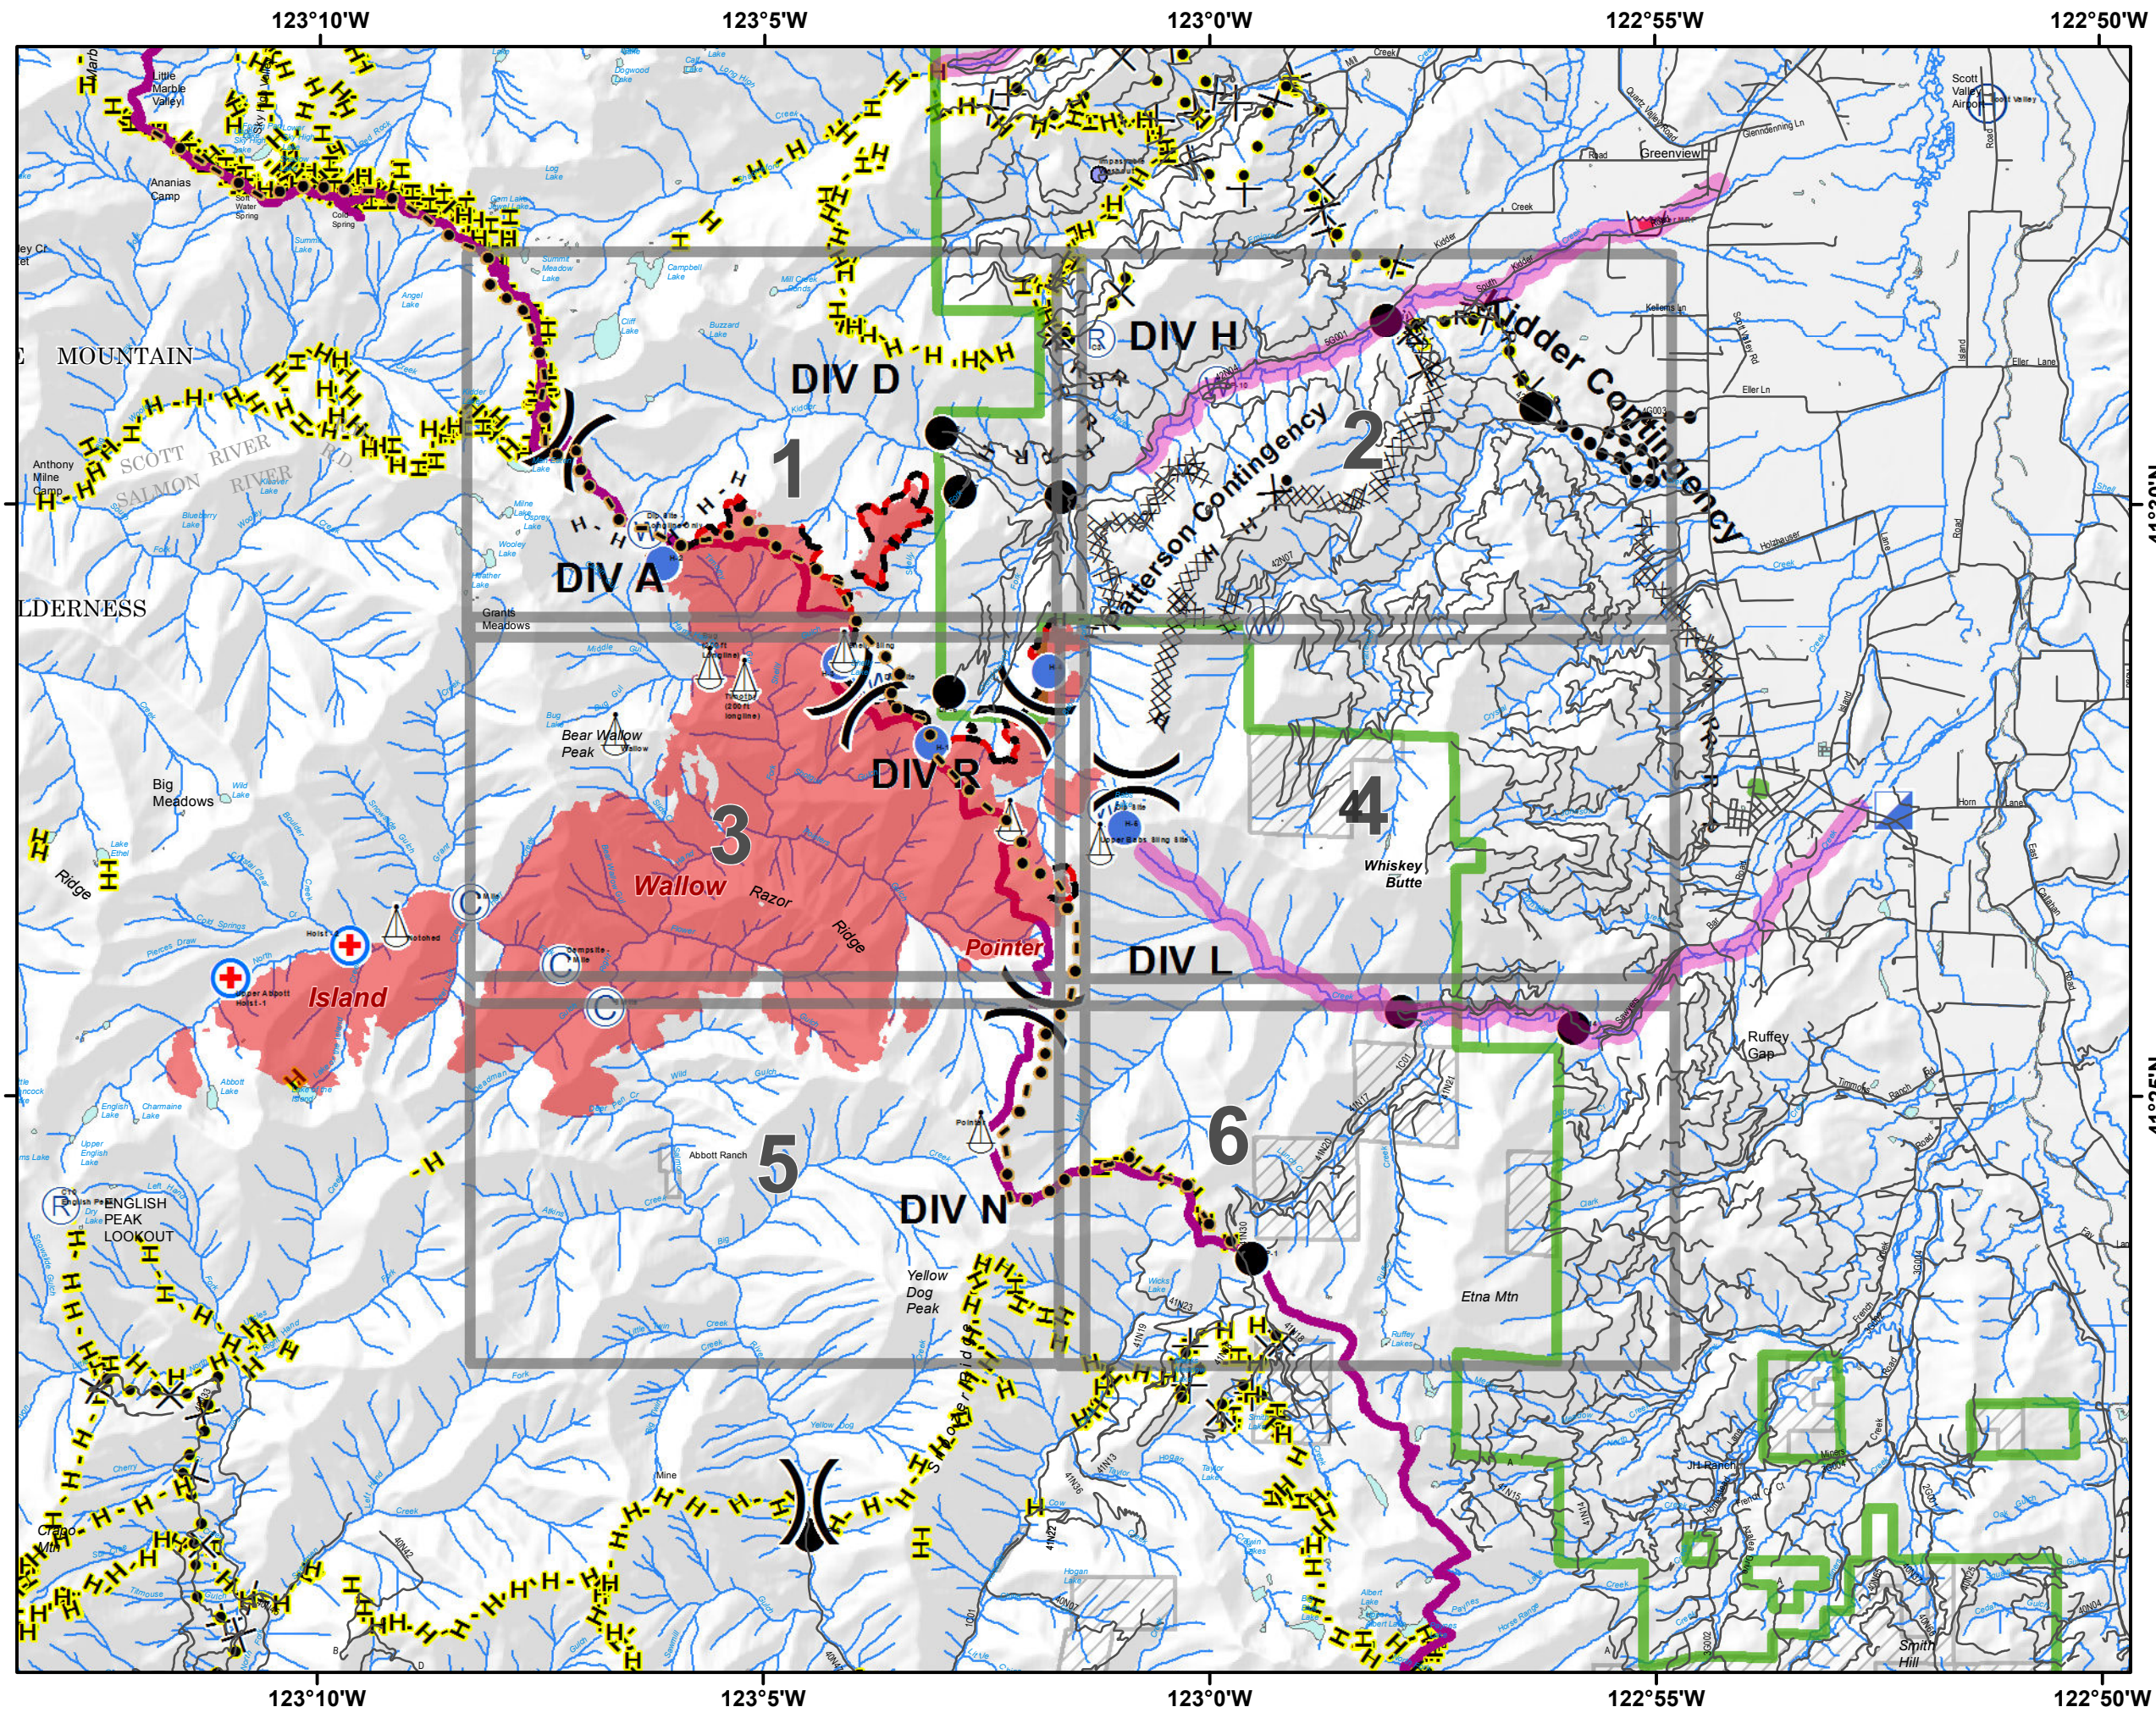

Salmon August Complex
 Klamath National Forest
 August 27 2017 DAY
IAP Maps

- Division
- Pacific Crest Trail (PCT)
- Roads
- Private Land within Forest Boundary
- Forest Boundary
- Retardant/Mud Pit
- Camp
- Drop Point
- Helibase
- Helispot
- Incident Command Post
- MediVac Site
- Repeater
- Sling Site
- Water Source
- Impassable Washout
- Highlighted Geographic Feature
- Proposed Dozer Line/Previous Dozer Line
- Contingency Line
- Watershed Divide
- Avoidance Area
- Completed Dozer Line
- Completed Line
- Hand Line
- Road as Completed Line
- Proposed Dozer Line
- Contained Line
- FirePolygon

N

 0 1 2 Miles