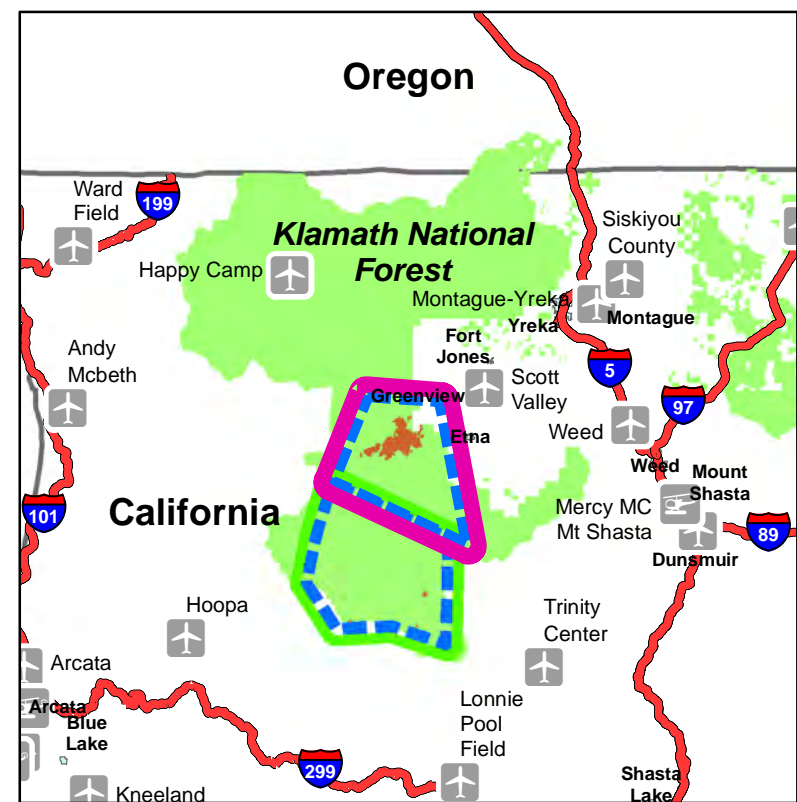

Air Operations

Salmon August Complex
CA-KNF-006081
Situation Unit
dshipley, GISS

Klamath National Forest
August 28, 2017

Legend

- Watershed Divide
- Avoidance
- Disturbance Buffer
- TFR 08/26
- Pacific Crest Trail (PCT)
- Division
- Camp
- Drop Point
- Helispot
- Repeater
- Retardant/Mud Pit
- Sling Site
- Water Source
- Other
- FirePolygon

N

1:24,000