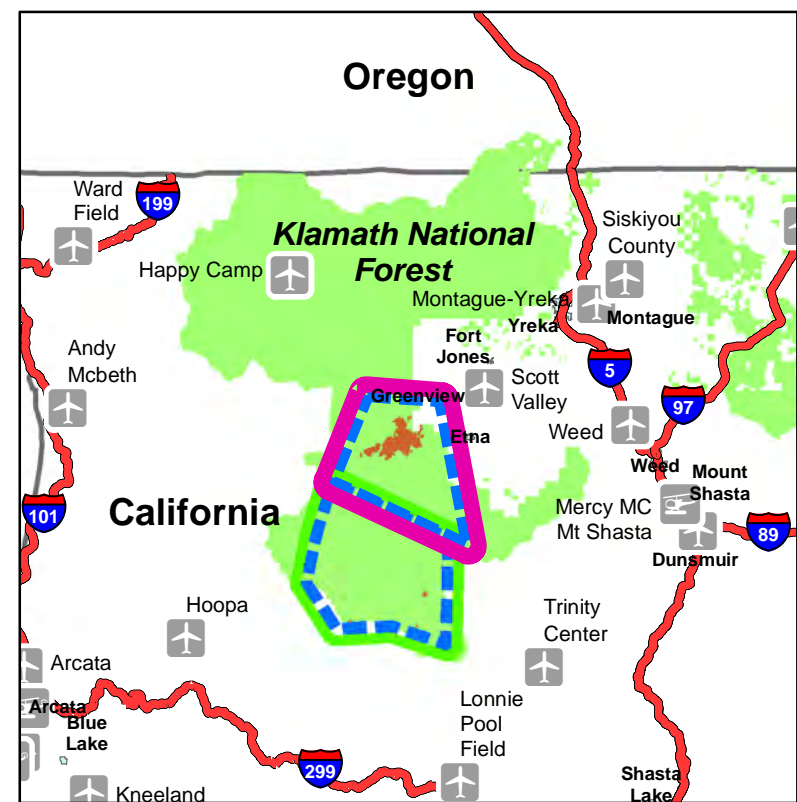

Air Operations

Salmon August Complex
 CA-KNF-006081
 Situation Unit
 dshipley, GISS

Klamath National Forest
 August 28, 2017

Legend

- Watershed Divide
- Avoidance
- Disturbance Buffer
- TFR 08/26
- Pacific Crest Trail (PCT)
- Division
- Camp
- Drop Point
- Helispot
- Repeater
- Retardant/Mud Pit
- Sling Site
- Water Source
- Other
- FirePolygon

1:24,000
 0 0.75 1.5 Miles