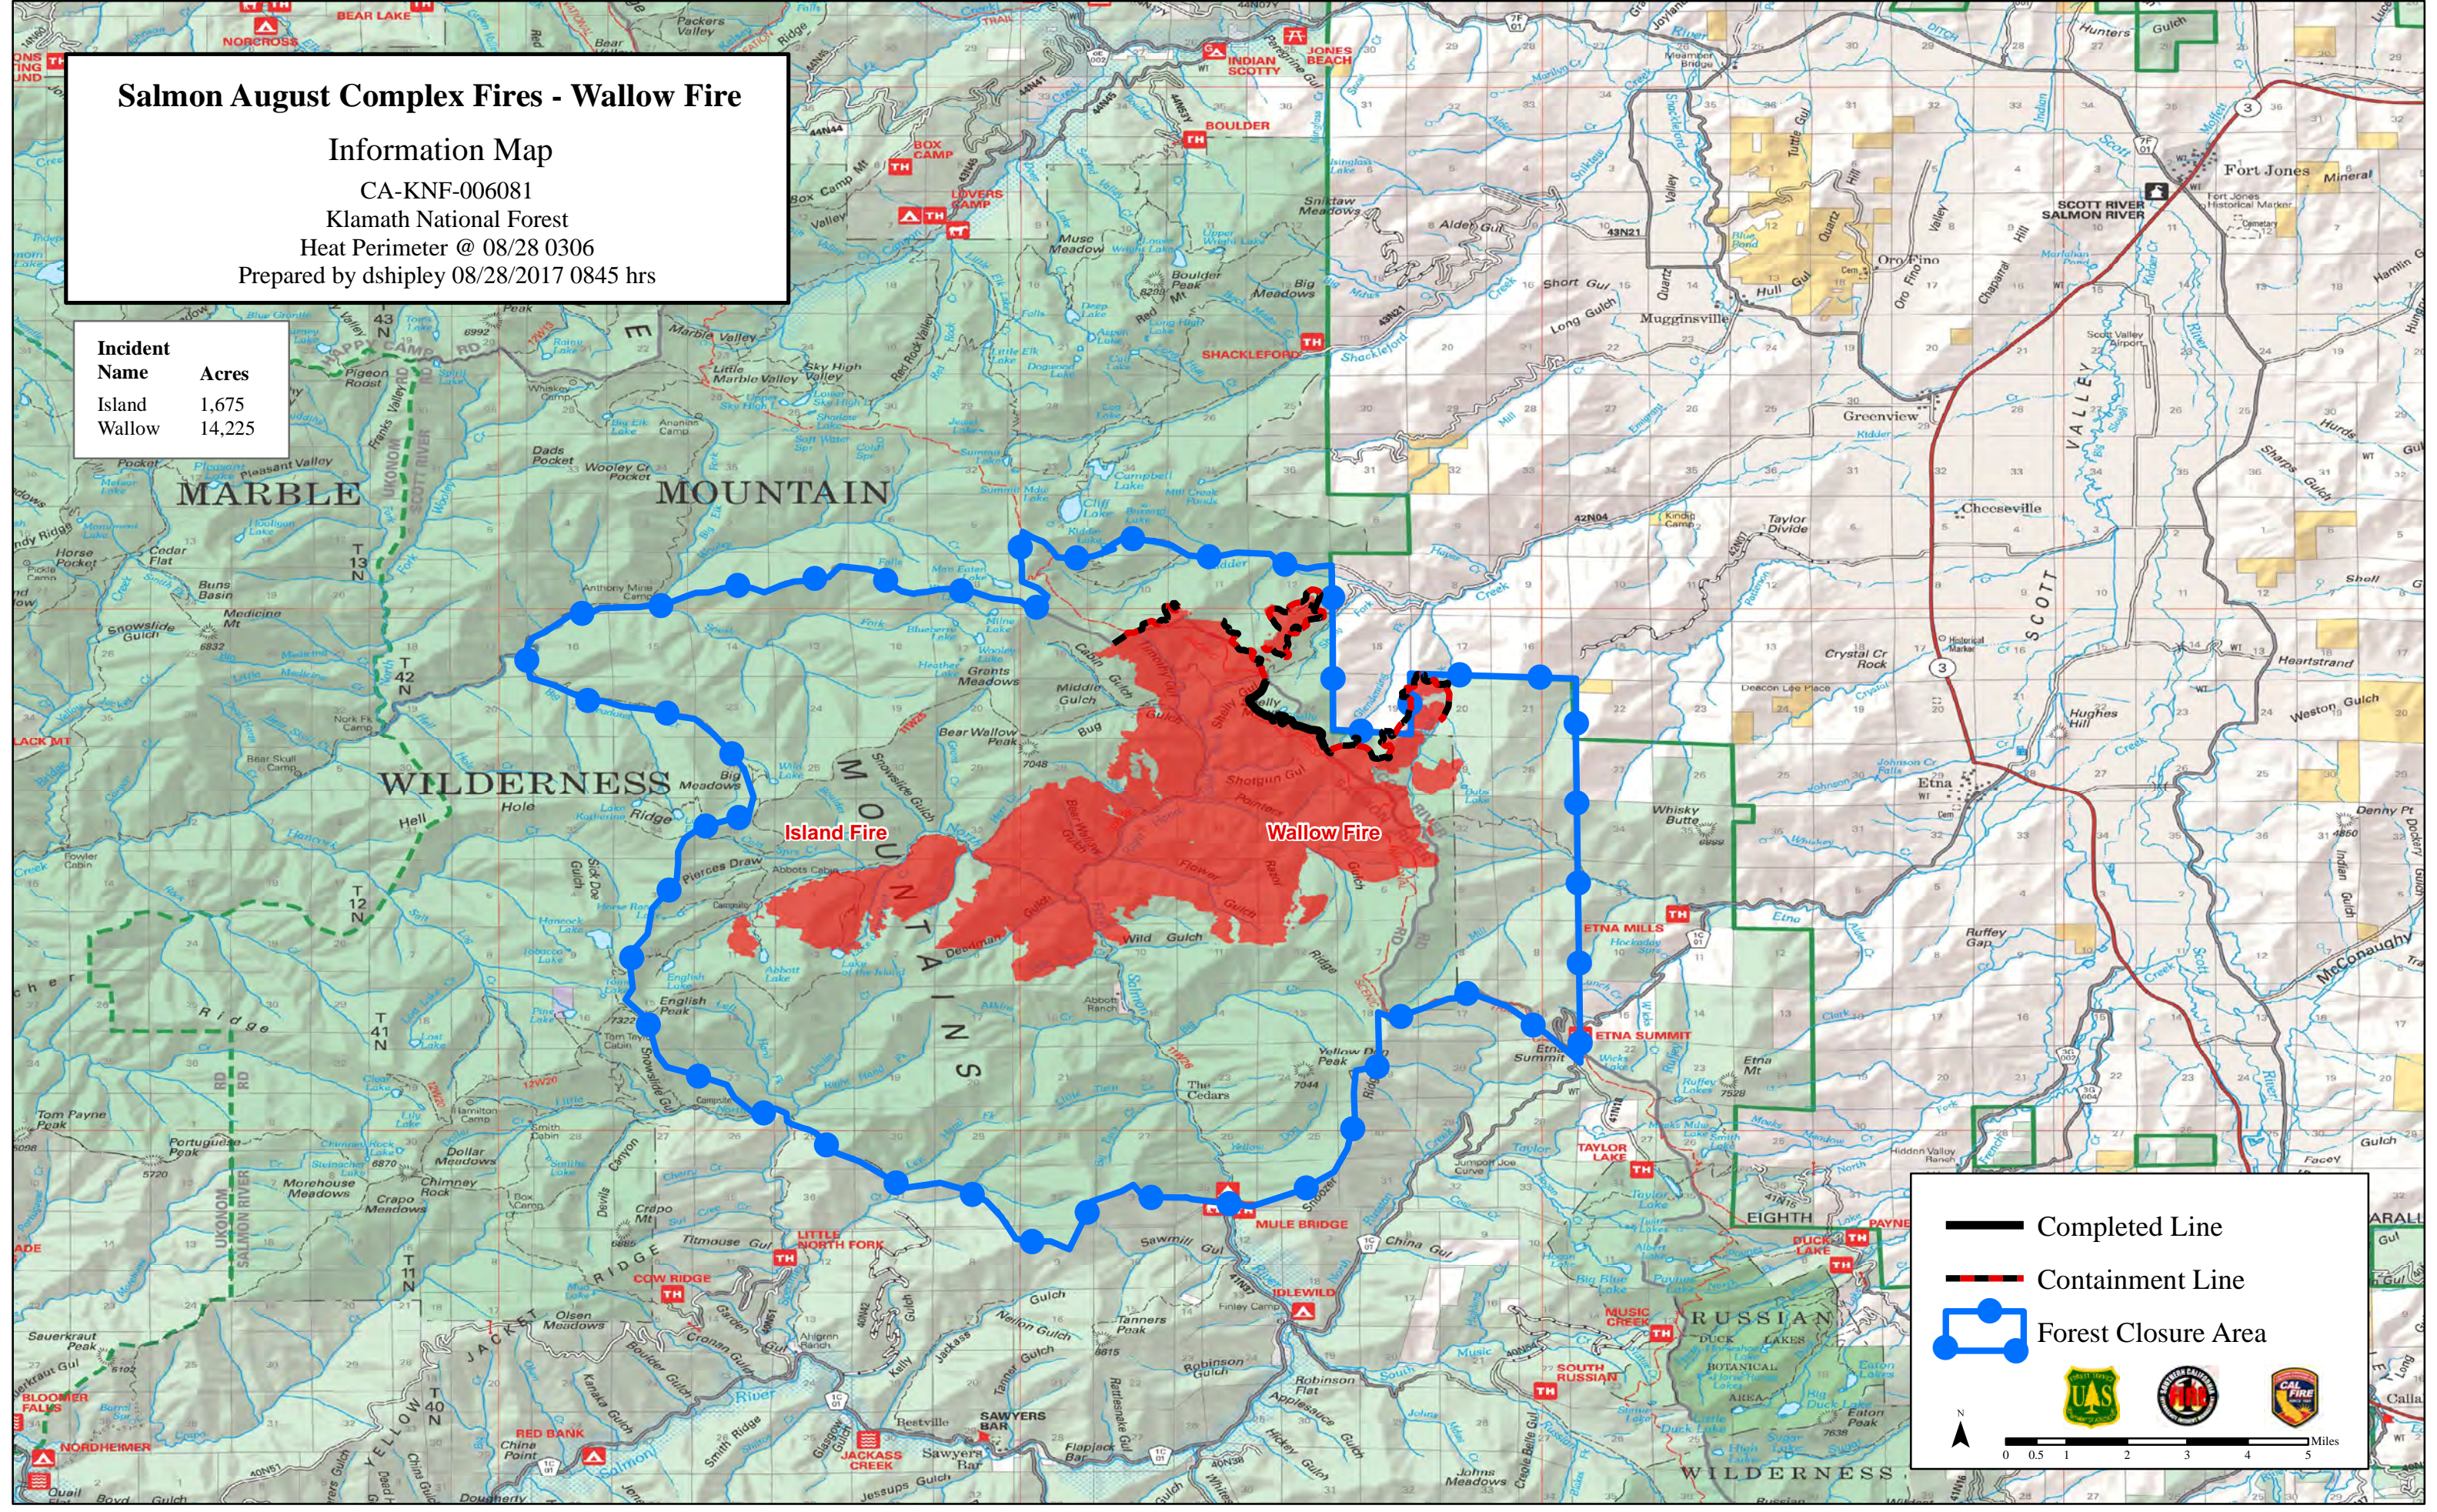

Salmon August Complex Fires - Wallow Fire

Information Map

CA-KNF-006081

Klamath National Forest

Heat Perimeter @ 08/28 0306

Prepared by dshipley 08/28/2017 0845 hrs

Incident Name	Acres
Island	1,675
Wallow	14,225

— Completed Line
- - - Containment Line
[Blue line with circles] Forest Closure Area

0 0.5 1 2 3 4 5 Miles