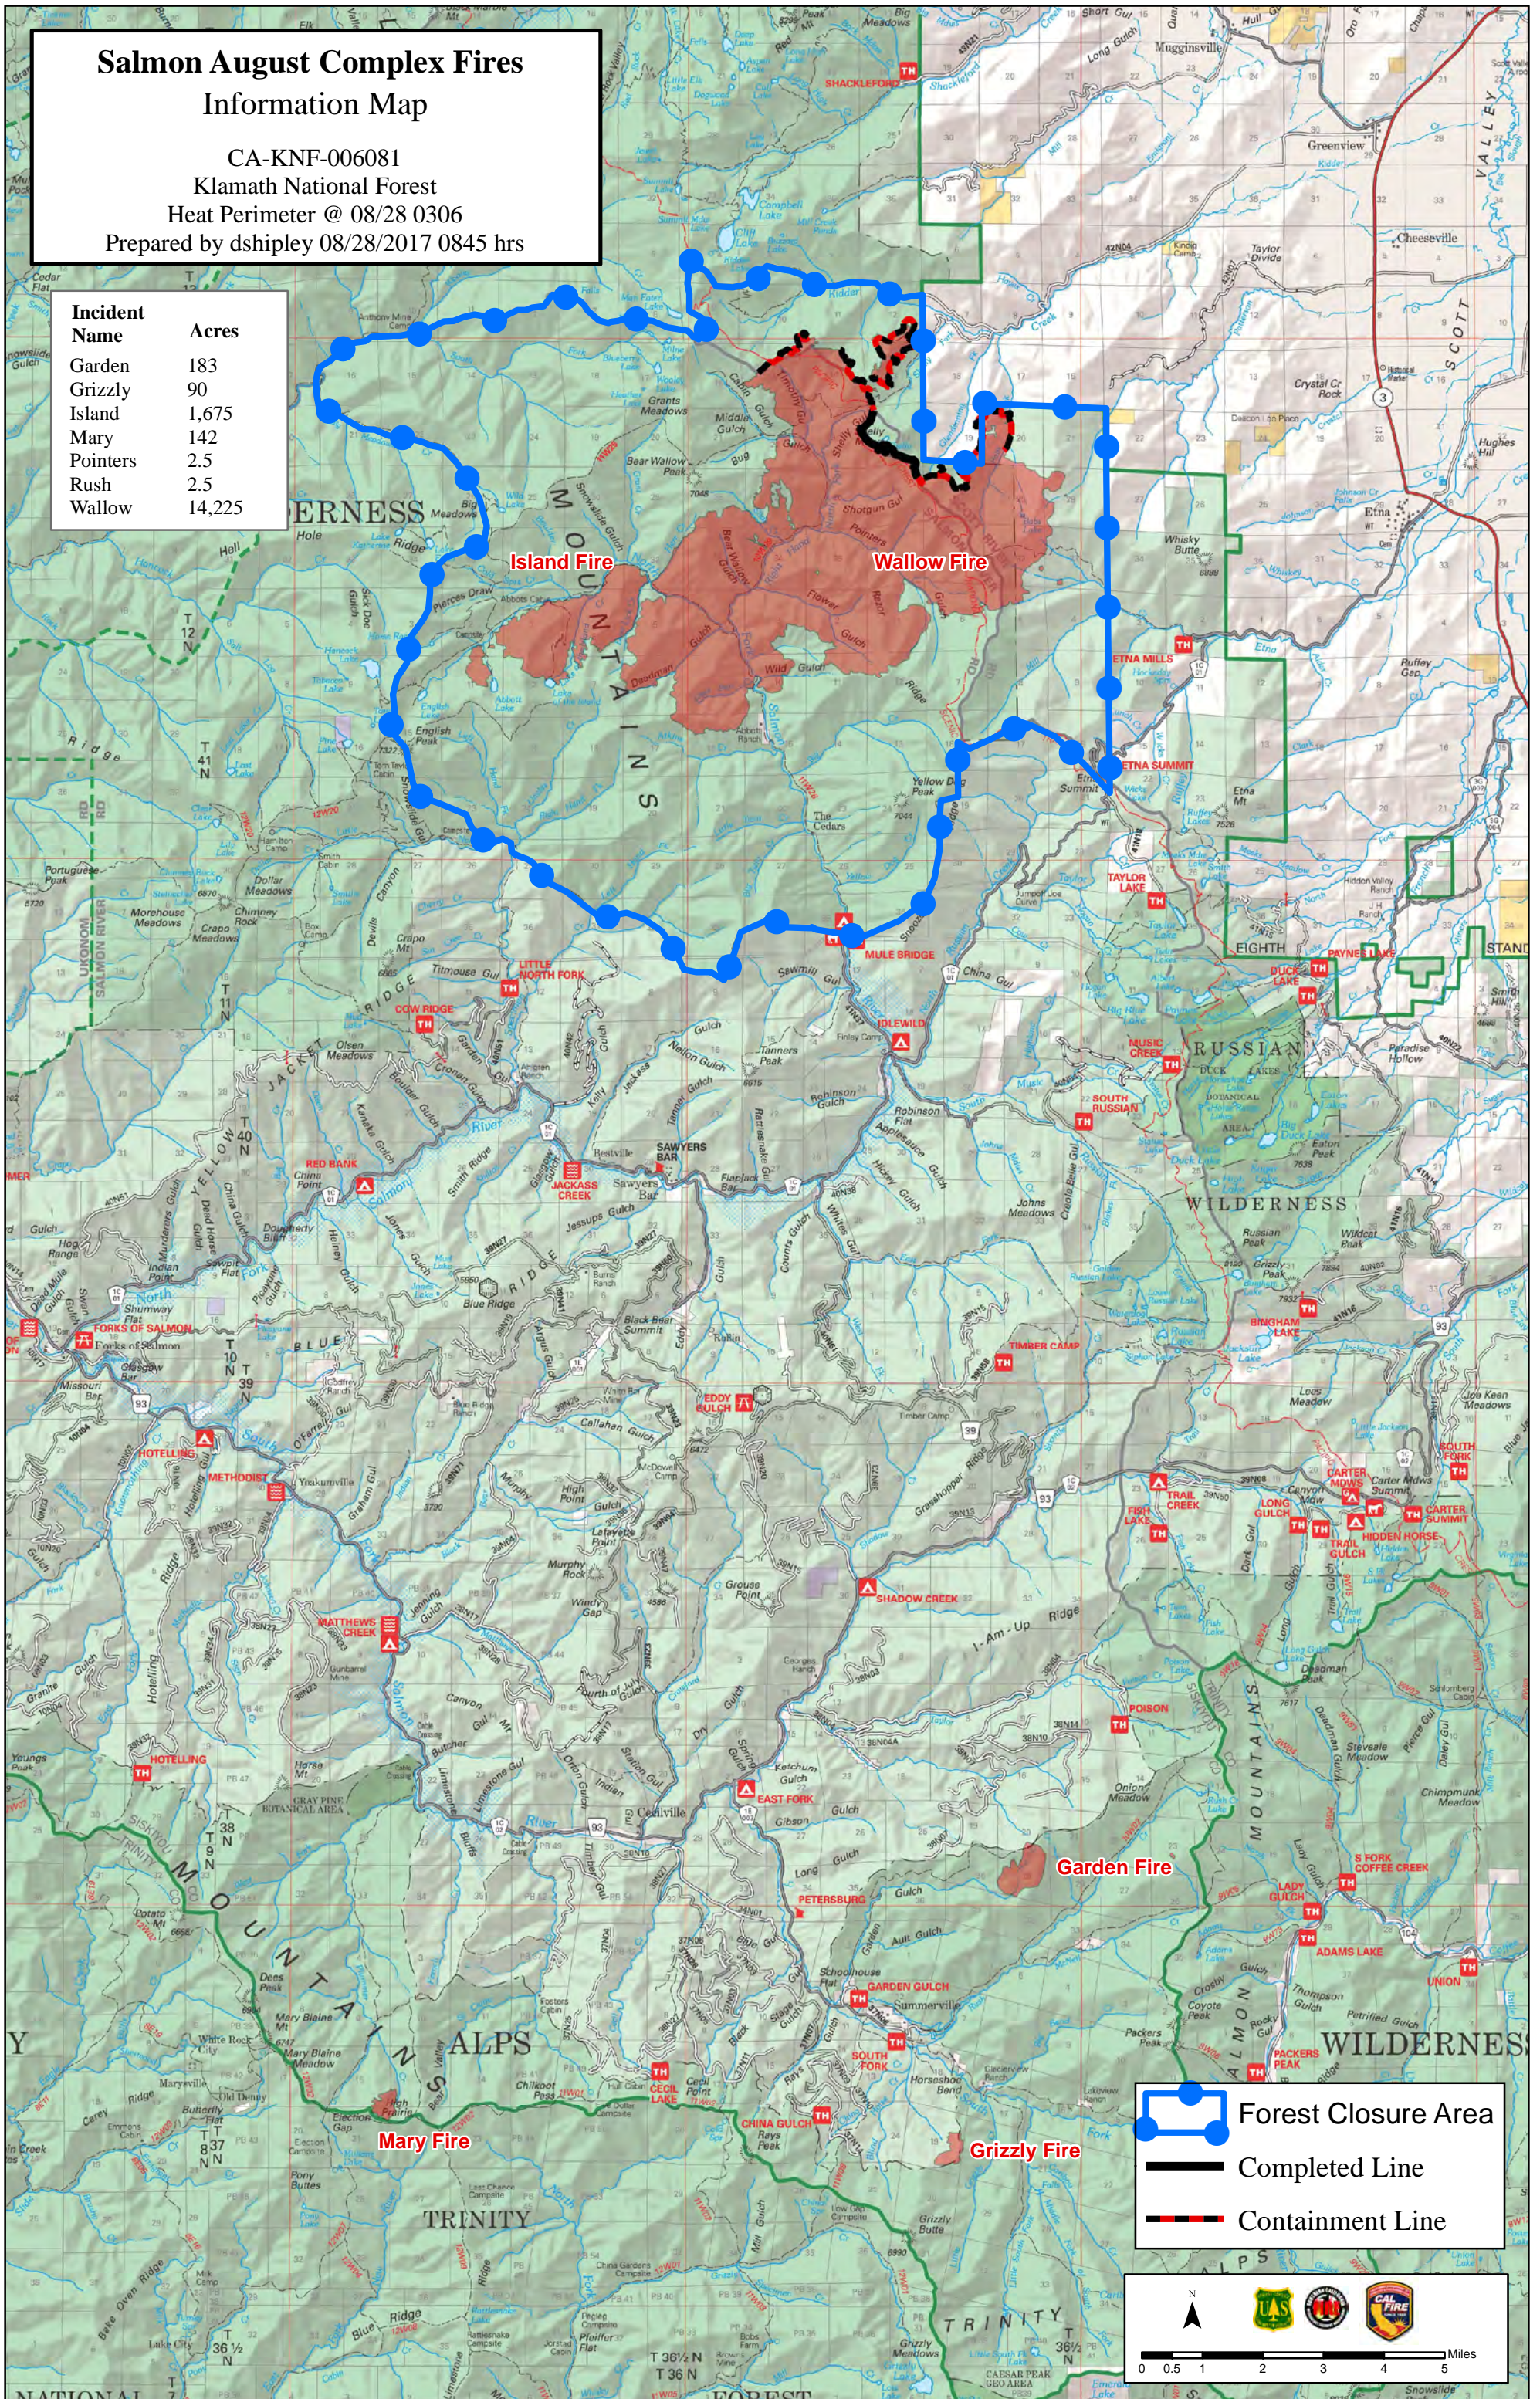

Salmon August Complex Fires Information Map

CA-KNF-006081

Klamath National Forest

Heat Perimeter @ 08/28 0306

Prepared by dshiple 08/28/2017 0845 hrs

Incident Name	Acres
Garden	183
Grizzly	90
Island	1,675
Mary	142
Pointers	2.5
Rush	2.5
Wallow	14,225

- Forest Closure Area
- Completed Line
- Containment Line

0 0.5 1 2 3 4 5 Miles