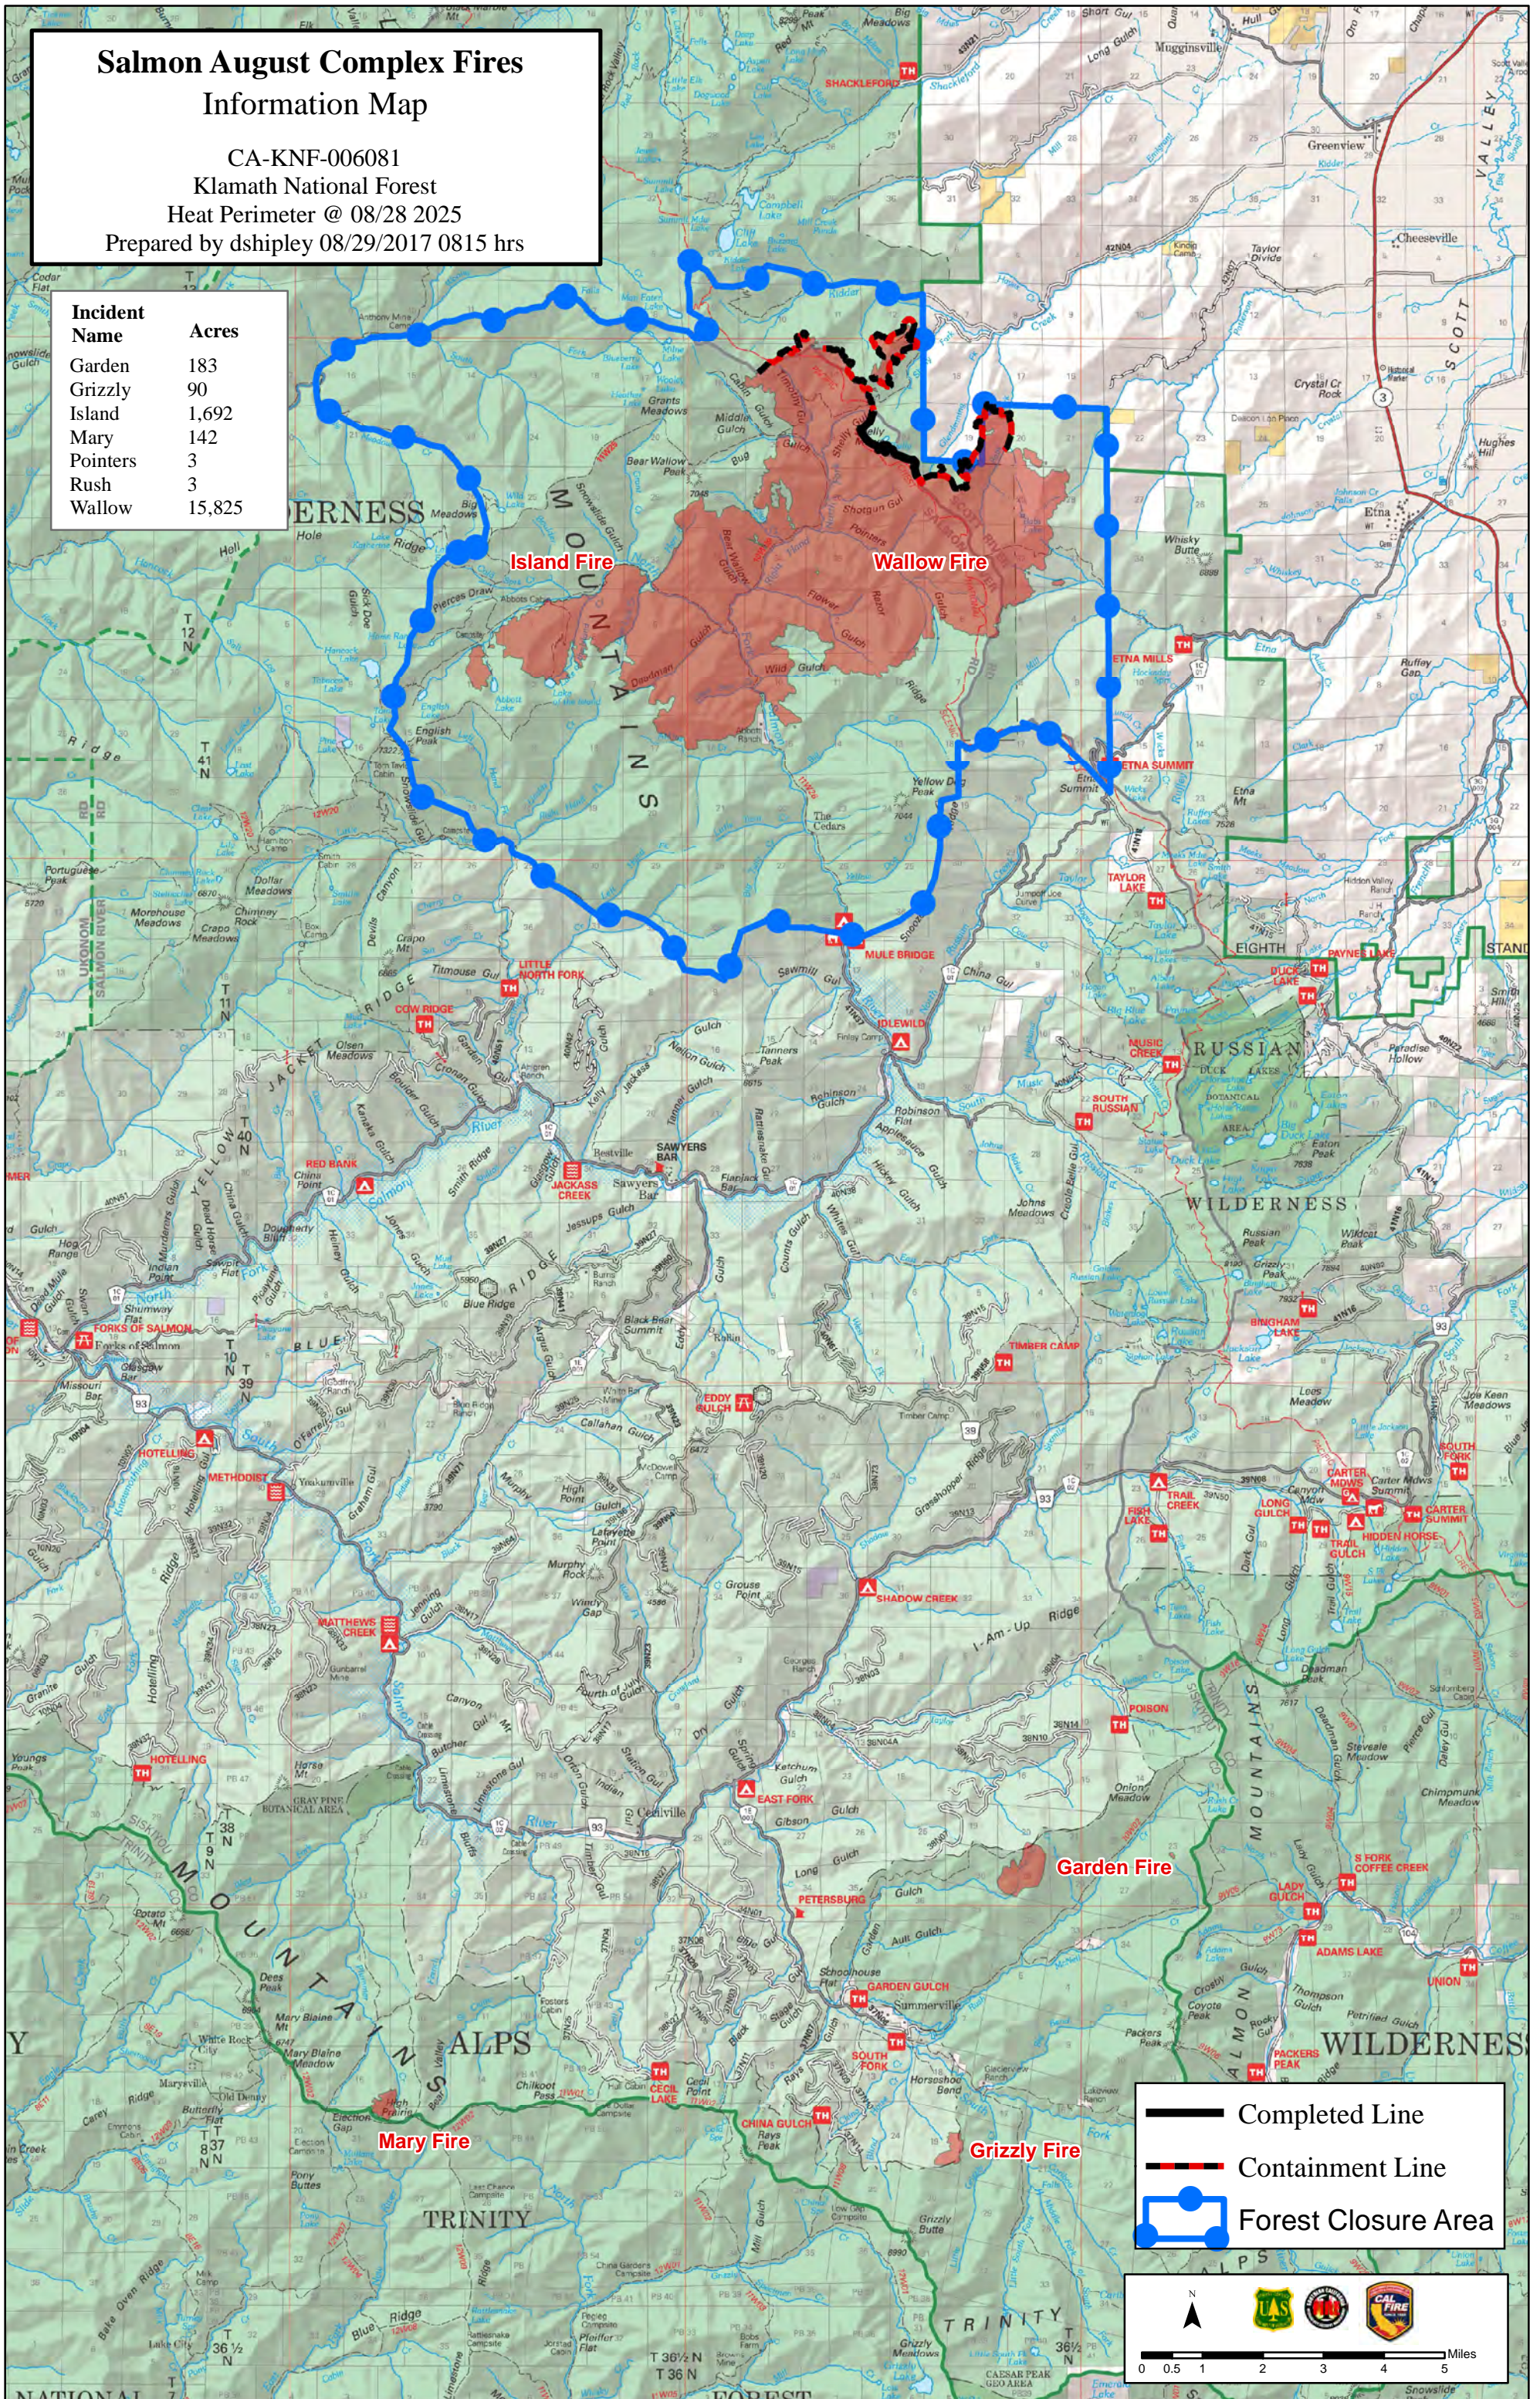

Salmon August Complex Fires Information Map

CA-KNF-006081

Klamath National Forest

Heat Perimeter @ 08/28 2025

Prepared by dshiple 08/29/2017 0815 hrs

Incident Name	Acres
Garden	183
Grizzly	90
Island	1,692
Mary	142
Pointers	3
Rush	3
Wallow	15,825

-  Completed Line
-  Containment Line
-  Forest Closure Area