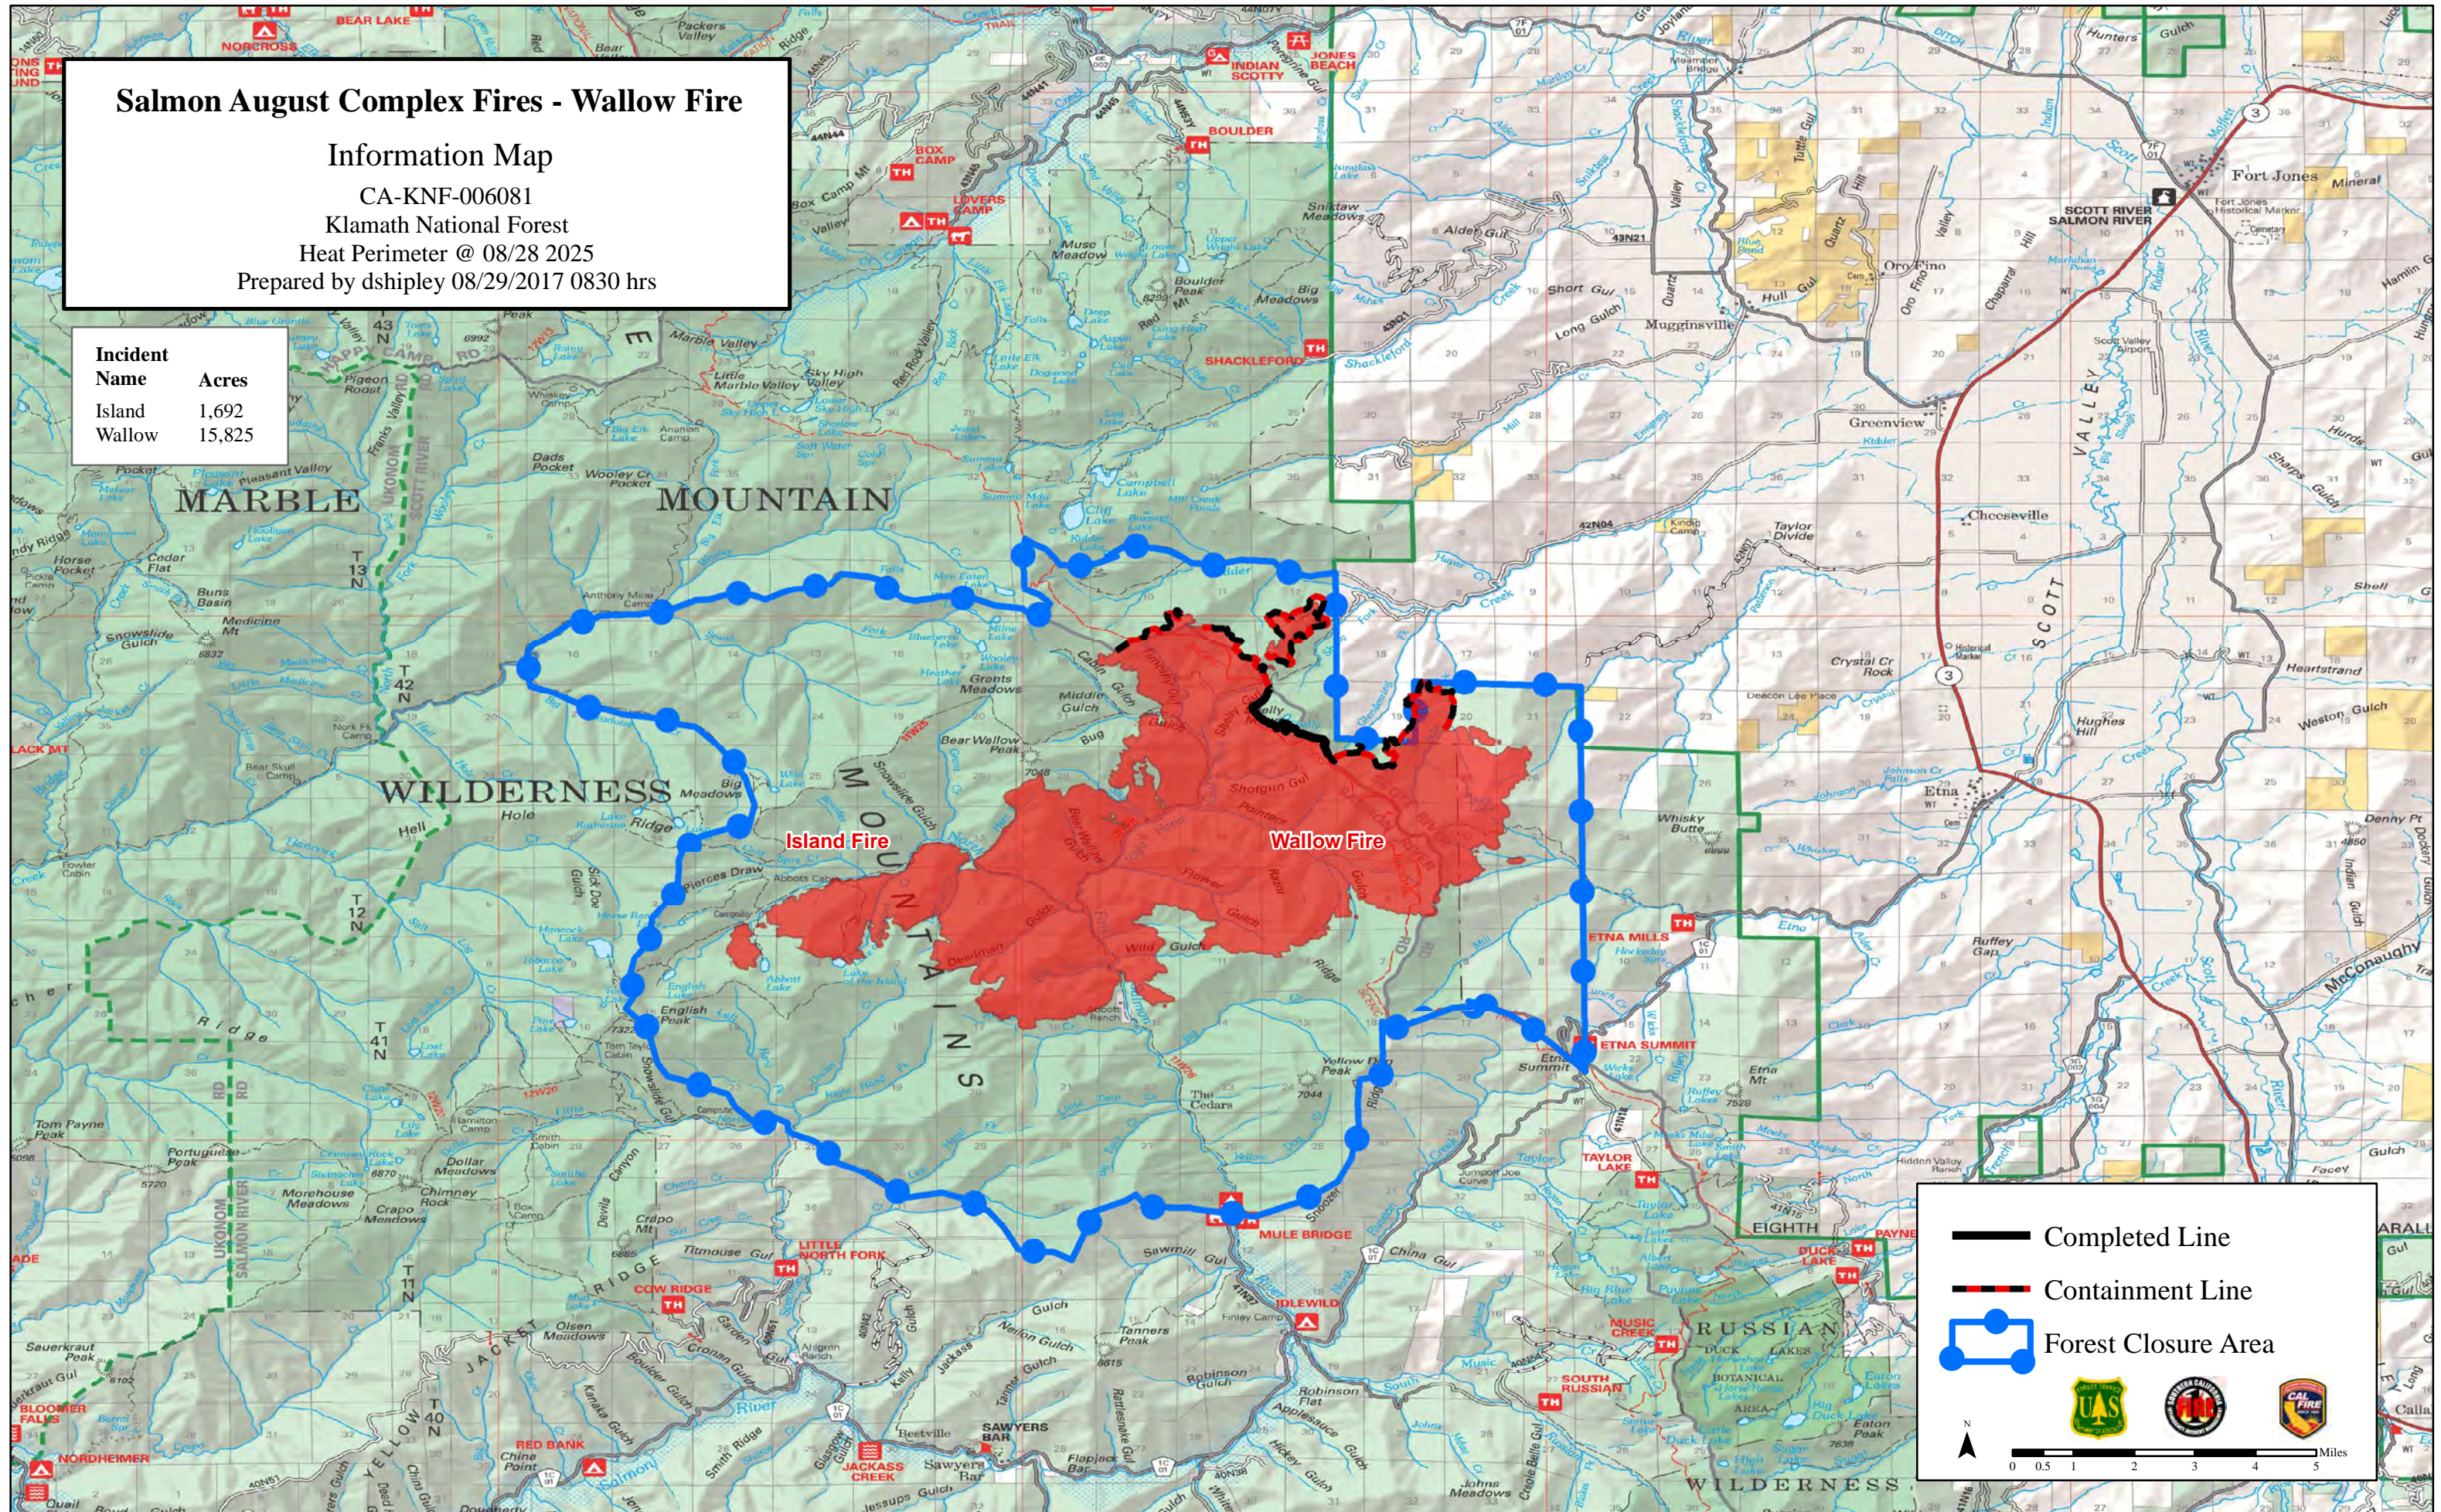

# Salmon August Complex Fires - Wallow Fire

## Information Map

CA-KNF-006081

Klamath National Forest

Heat Perimeter @ 08/28 2025

Prepared by dshipley 08/29/2017 0830 hrs

Incident Name	Acres
Island	1,692
Wallow	15,825

— Completed Line  
- - - Containment Line  
[Blue Line with Circles] Forest Closure Area

0 0.5 1 2 3 4 5 Miles