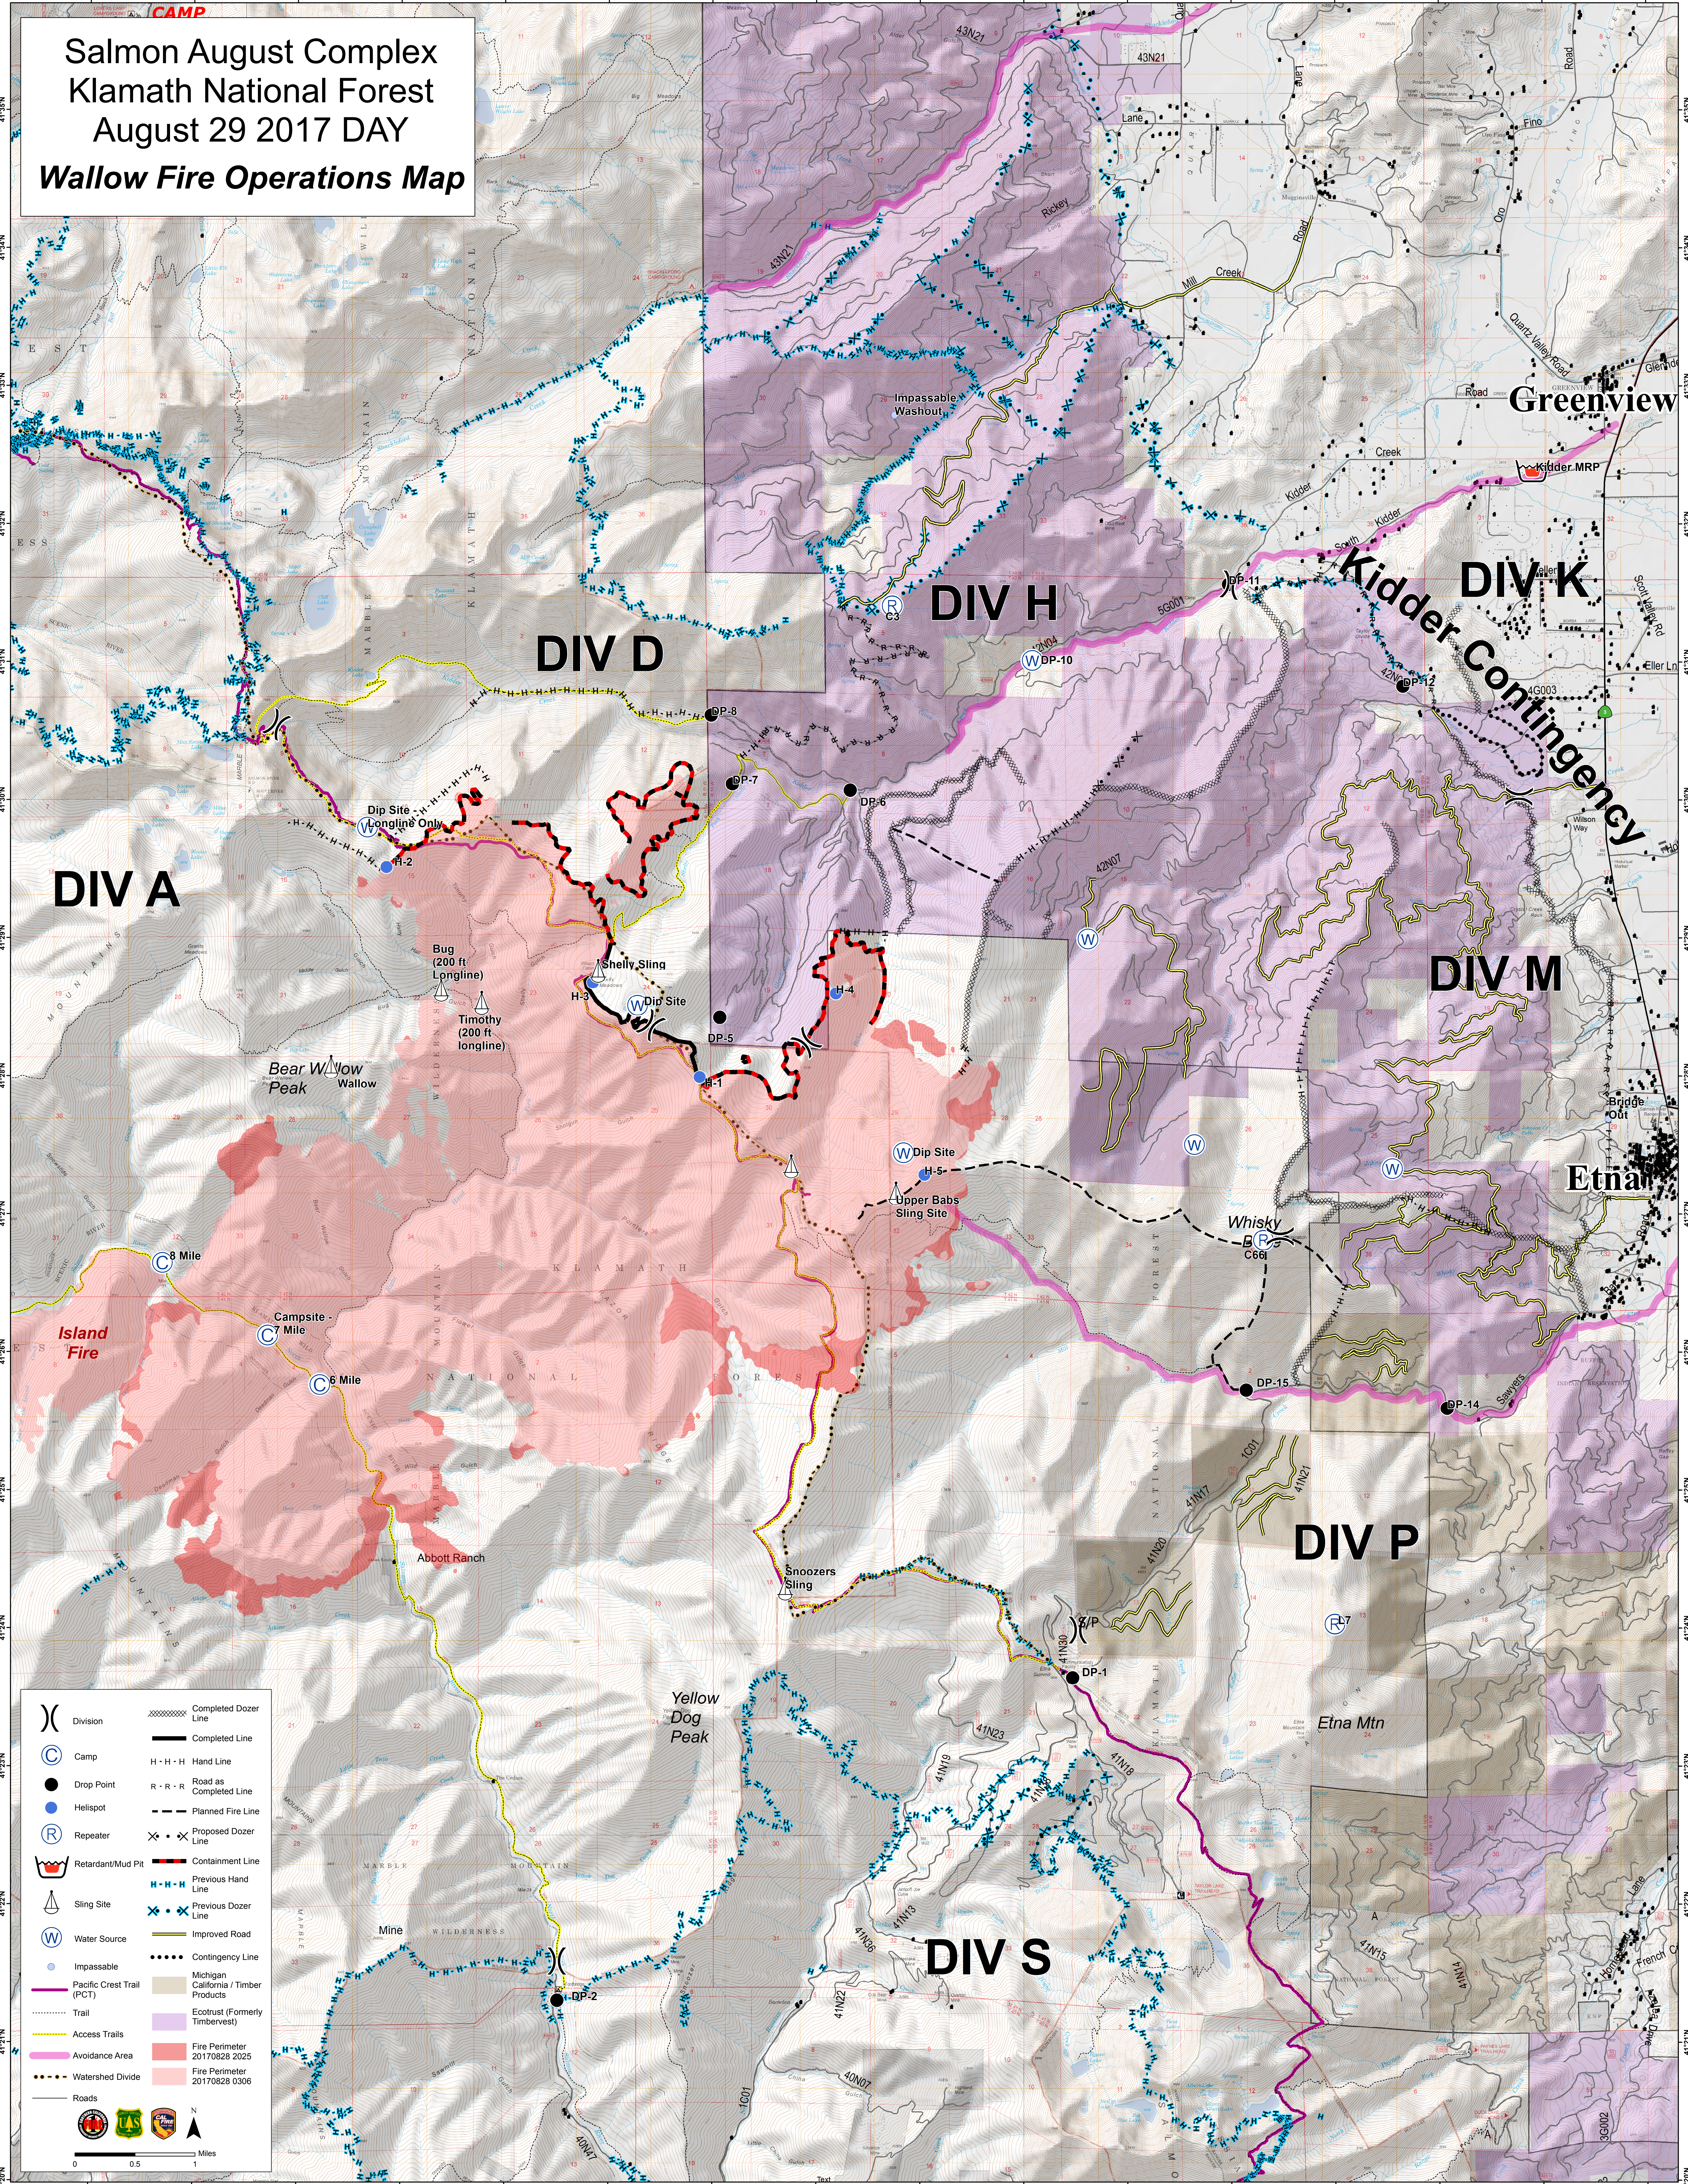

**Salmon August Complex
Klamath National Forest
August 29 2017 DAY
Wallow Fire Operations Map**

(X)	Division	XXXXXX	Completed Dozer Line
(C)	Camp	—	Completed Line
(●)	Drop Point	H-H-H	Hand Line
(●)	Helispot	R-R-R	Road as Completed Line
(R)	Repeater	---	Planned Fire Line
(W)	Retardant/Mud Pit	X-X-X	Proposed Dozer Line
(S)	Sling Site	H-H-H	Previous Hand Line
(W)	Water Source	X-X-X	Previous Dozer Line
(I)	Impassible	—	Improved Road
(PCT)	Pacific Crest Trail (PCT)	Contingency Line
(A)	Access Trails	—	Michigan California / Timber Products
(AA)	Avoidance Area	—	Ecotrust (Formerly Timbervest)
(WD)	Watershed Divide	—	Fire Perimeter 20170828 2025
(R)	Roads	—	Fire Perimeter 20170828 0306

0 0.5 1 Miles

N