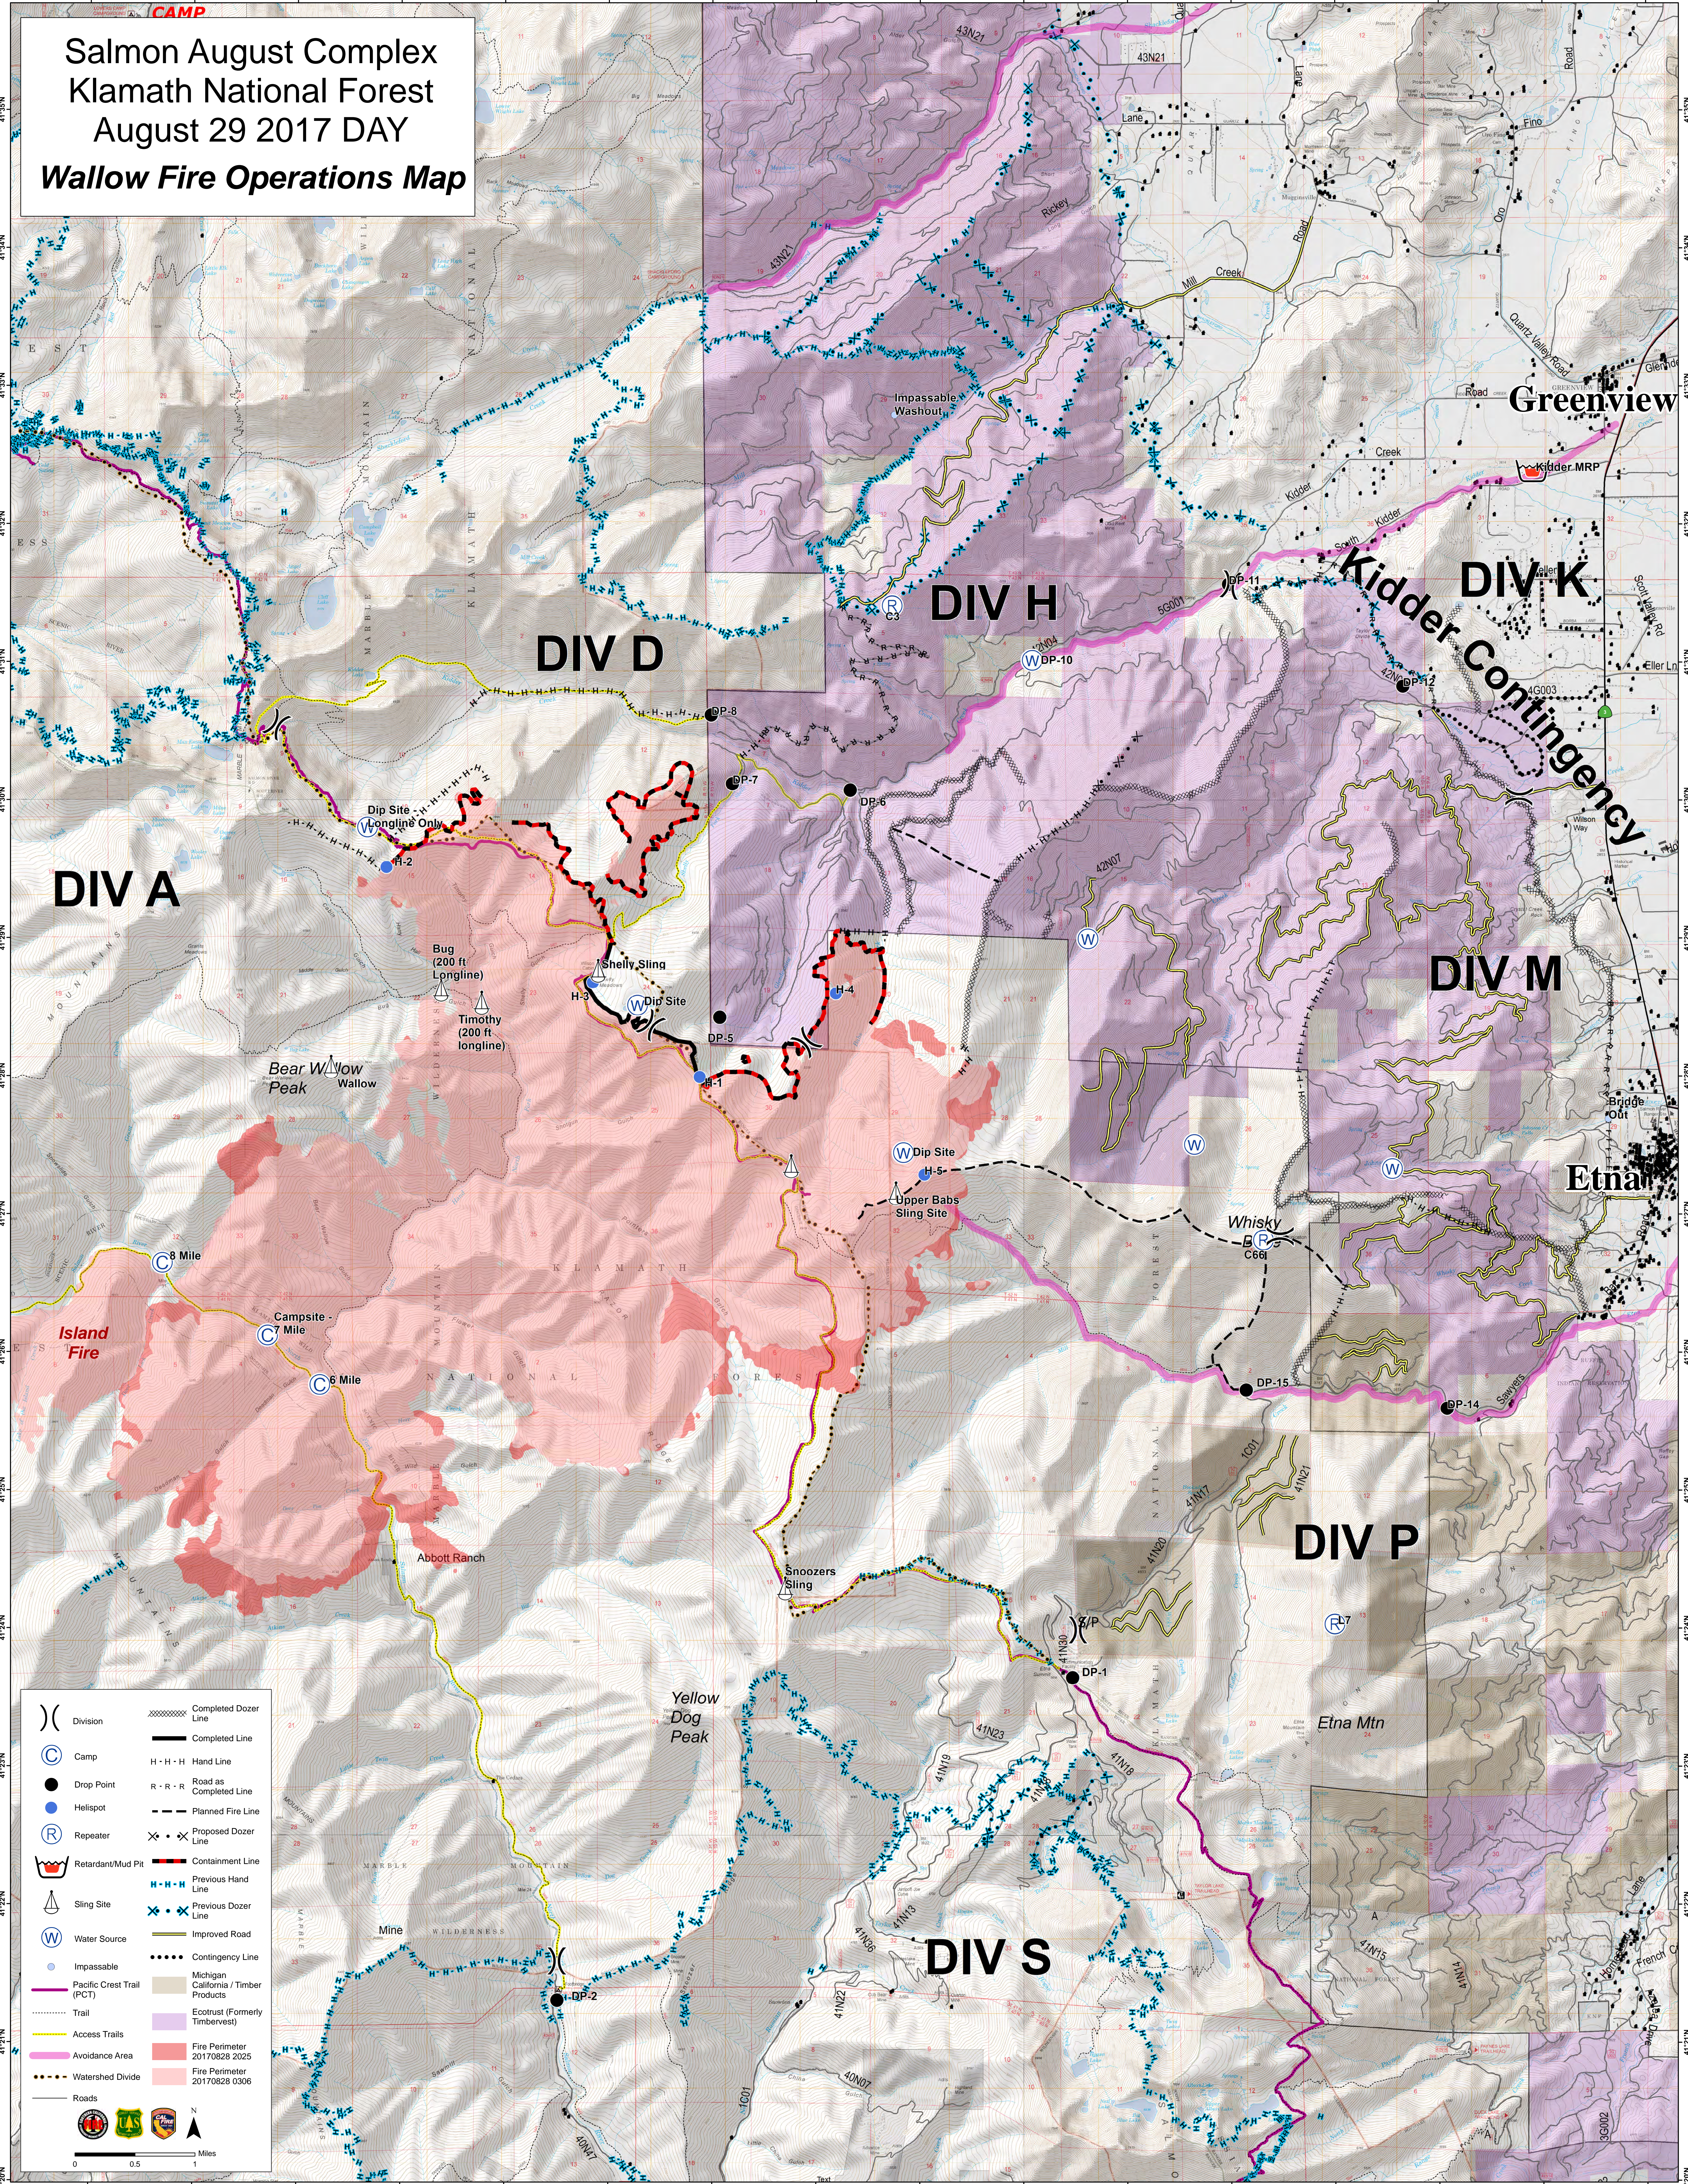

**Salmon August Complex
Klamath National Forest
August 29 2017 DAY
Wallow Fire Operations Map**

()	Division	XXXXXX	Completed Dozer Line
(C)	Camp	—	Completed Line
(●)	Drop Point	H-H-H	Hand Line
(●)	Helispot	R-R-R	Road as Completed Line
(R)	Repeater	- - -	Planned Fire Line
(W)	Retardant/Mud Pit	X-X-X	Proposed Dozer Line
(S)	Sling Site	—	Containment Line
(W)	Water Source	H-H-H	Previous Hand Line
(●)	Impassable	X-X-X	Previous Dozer Line
(PCT)	Pacific Crest Trail (PCT)	—	Improved Road
(A)	Access Trails	Contingency Line
(AA)	Avoidance Area	—	Michigan California / Timber Products
(WD)	Watershed Divide	—	Ecotrust (Formerly Timbervest)
(R)	Roads	—	Fire Perimeter 20170828 2025
		—	Fire Perimeter 20170828 0306

0 0.5 1 Miles