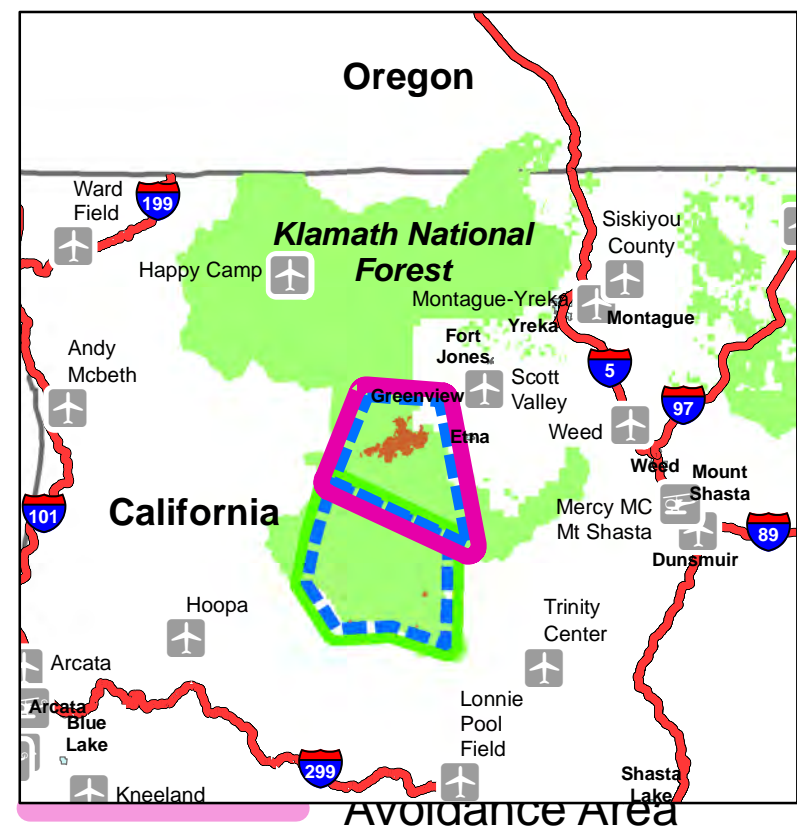

Air Operations

Salmon August Complex
 CA-KNF-006081
 Situation Unit
 dshiple, GISS

Klamath National Forest
 Operational Period:
 August 29, 2017

- Disturbance Buffer
- TFR 08/26
- Additional IA Responsibility
- Pacific Crest Trail (PCT)
- Division
- Camp
- Drop Point
- Helibase
- Helispot
- Incident Command Post
- Repeater
- Retardant/Mud Pit
- Sling Site
- Water Source
- Other
- FirePolygon

1:34,000
 0 1 2 Miles