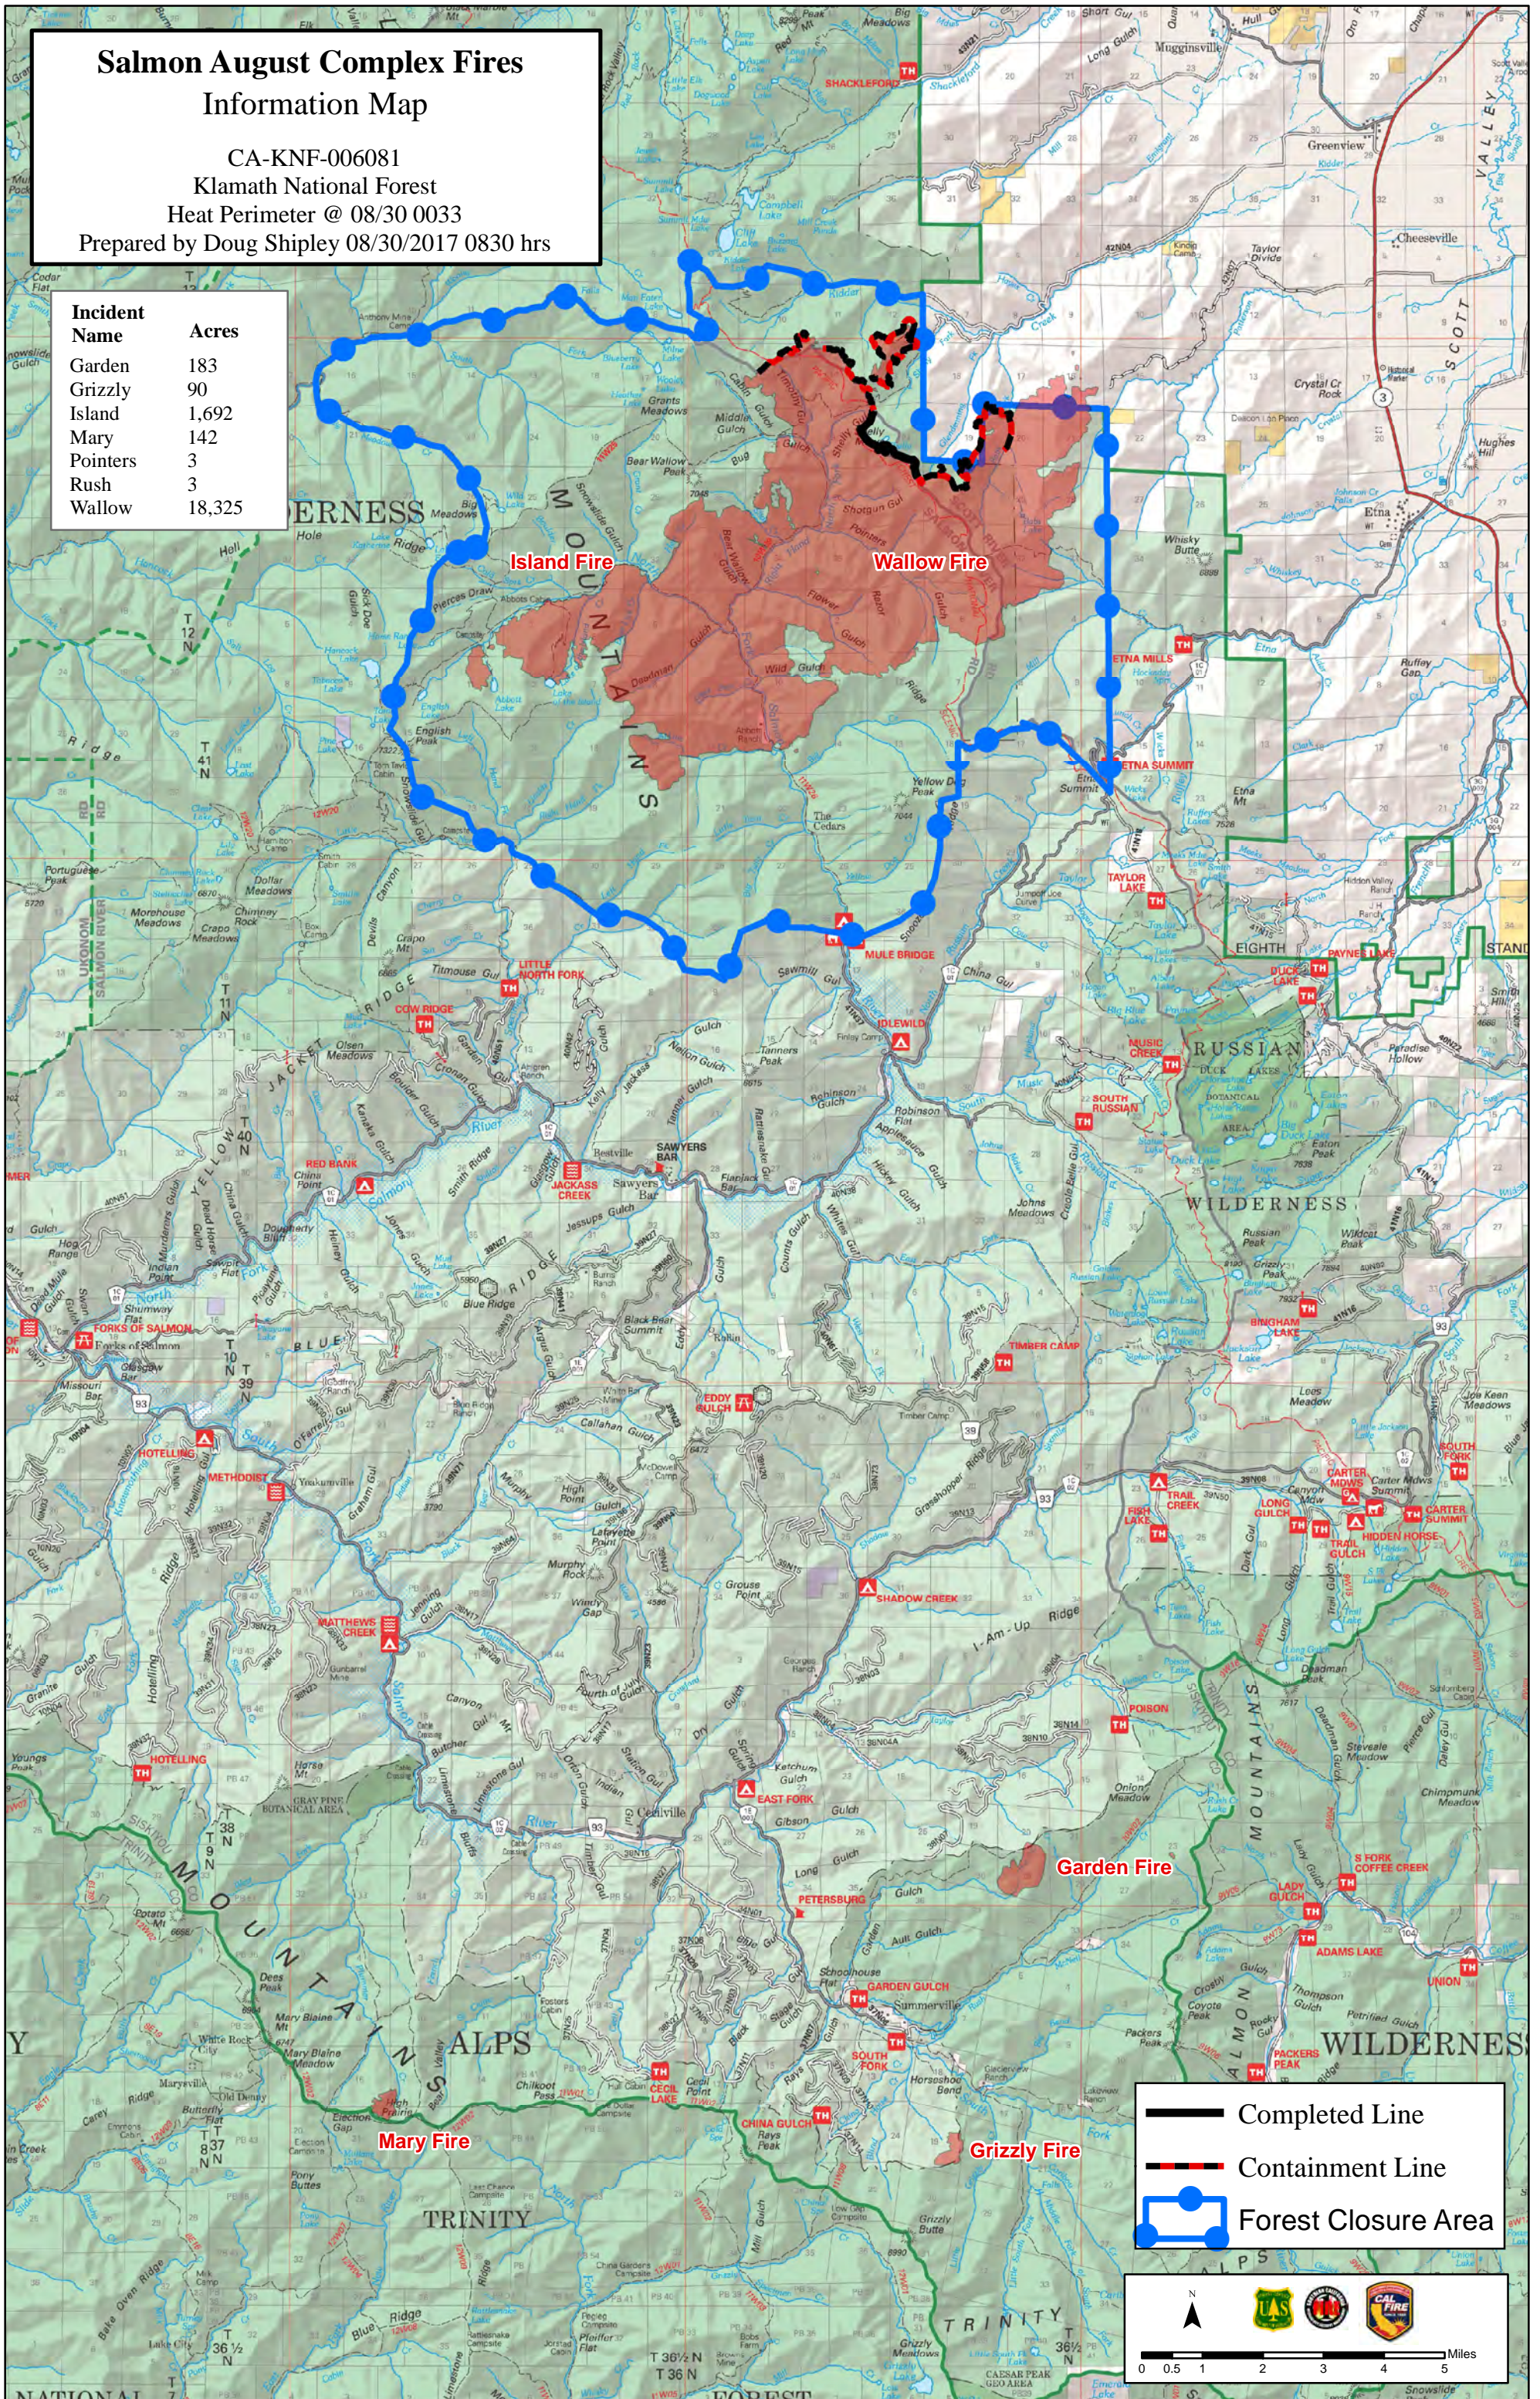

Salmon August Complex Fires Information Map

CA-KNF-006081

Klamath National Forest

Heat Perimeter @ 08/30 0033

Prepared by Doug Shipley 08/30/2017 0830 hrs

Incident Name	Acres
Garden	183
Grizzly	90
Island	1,692
Mary	142
Pointers	3
Rush	3
Wallow	18,325

-  Completed Line
-  Containment Line
-  Forest Closure Area