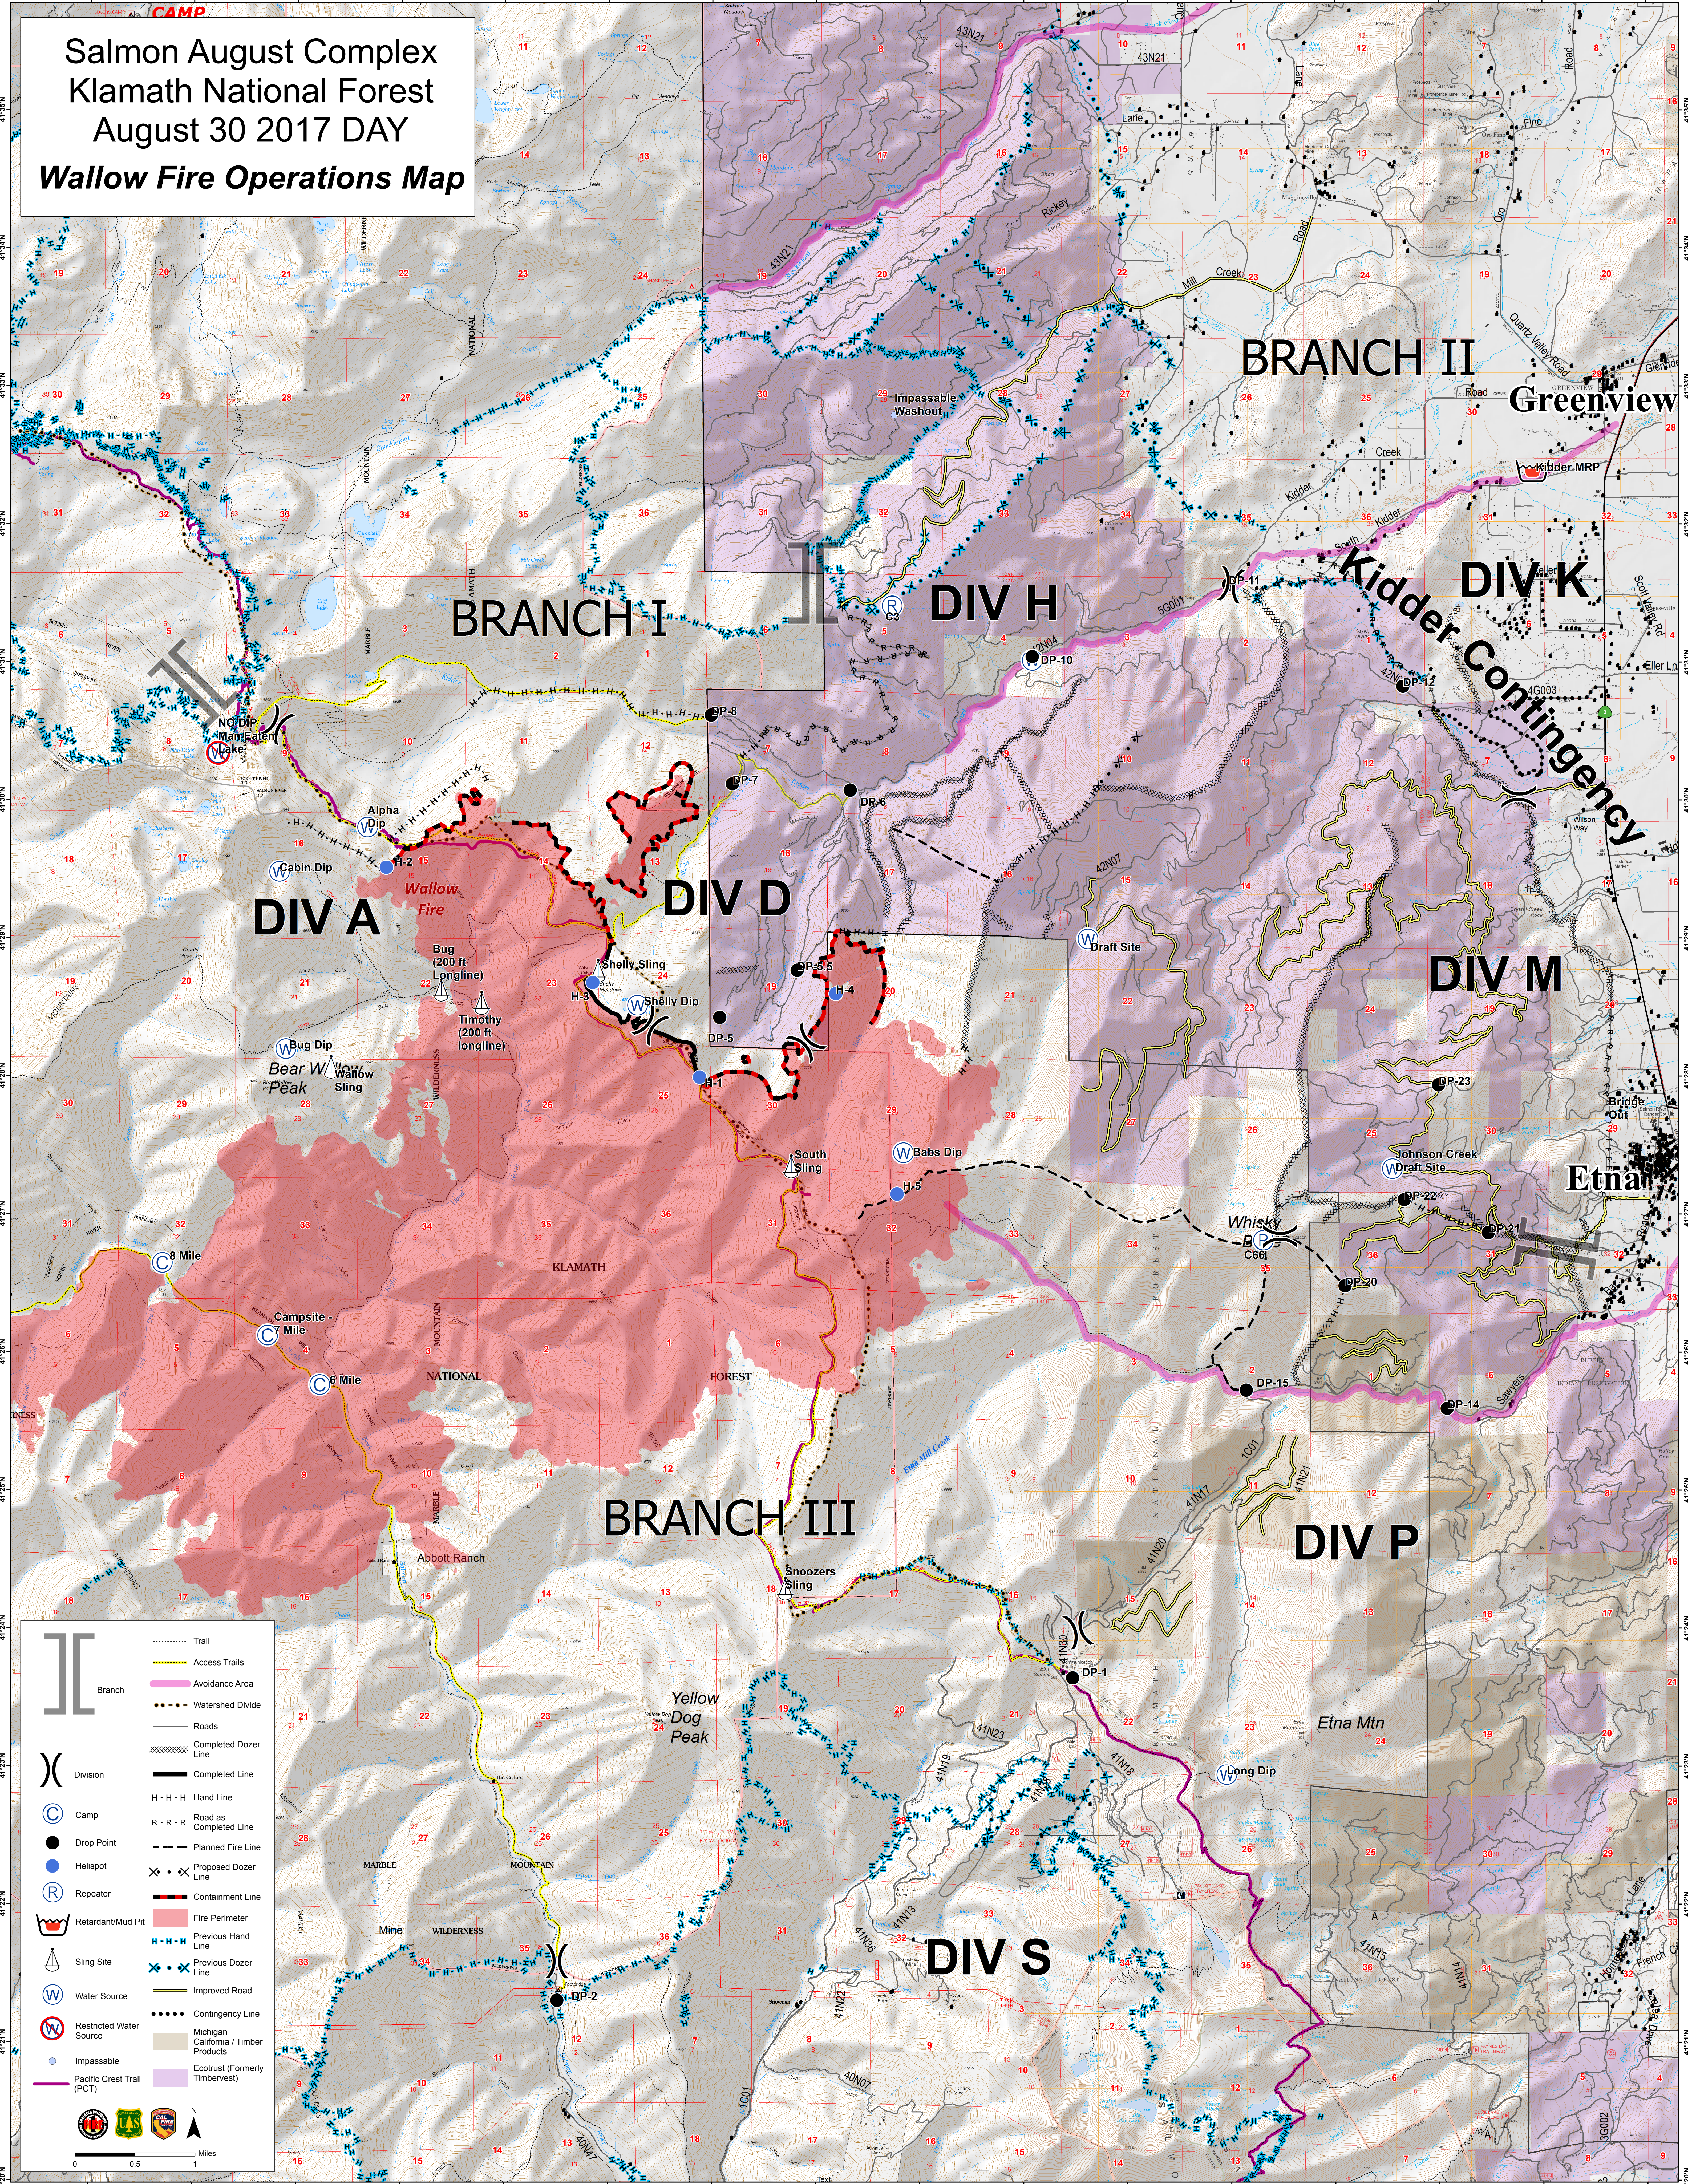

**Salmon August Complex
Klamath National Forest
August 30 2017 DAY
Wallow Fire Operations Map**

	Trail
	Access Trails
	Avoidance Area
	Watershed Divide
	Roads
	Completed Dozer Line
	Proposed Dozer Line
	Completed Line
	Hand Line
	Road as Completed Line
	Planned Fire Line
	Containment Line
	Fire Perimeter
	Previous Hand Line
	Previous Dozer Line
	Water Source
	Restricted Water Source
	Contingency Line
	Michigan California / Timber Products
	Ecotrust (Formerly Timbervest)
	Pacific Crest Trail (PCT)

Camp
 Drop Point
 Hellsport
 Repeater
 Retardant/Mud Pit
 Sling Site
 Water Source
 Restricted Water Source
 Impassible
 Pacific Crest Trail (PCT)

0 0.5 1 Miles
 N