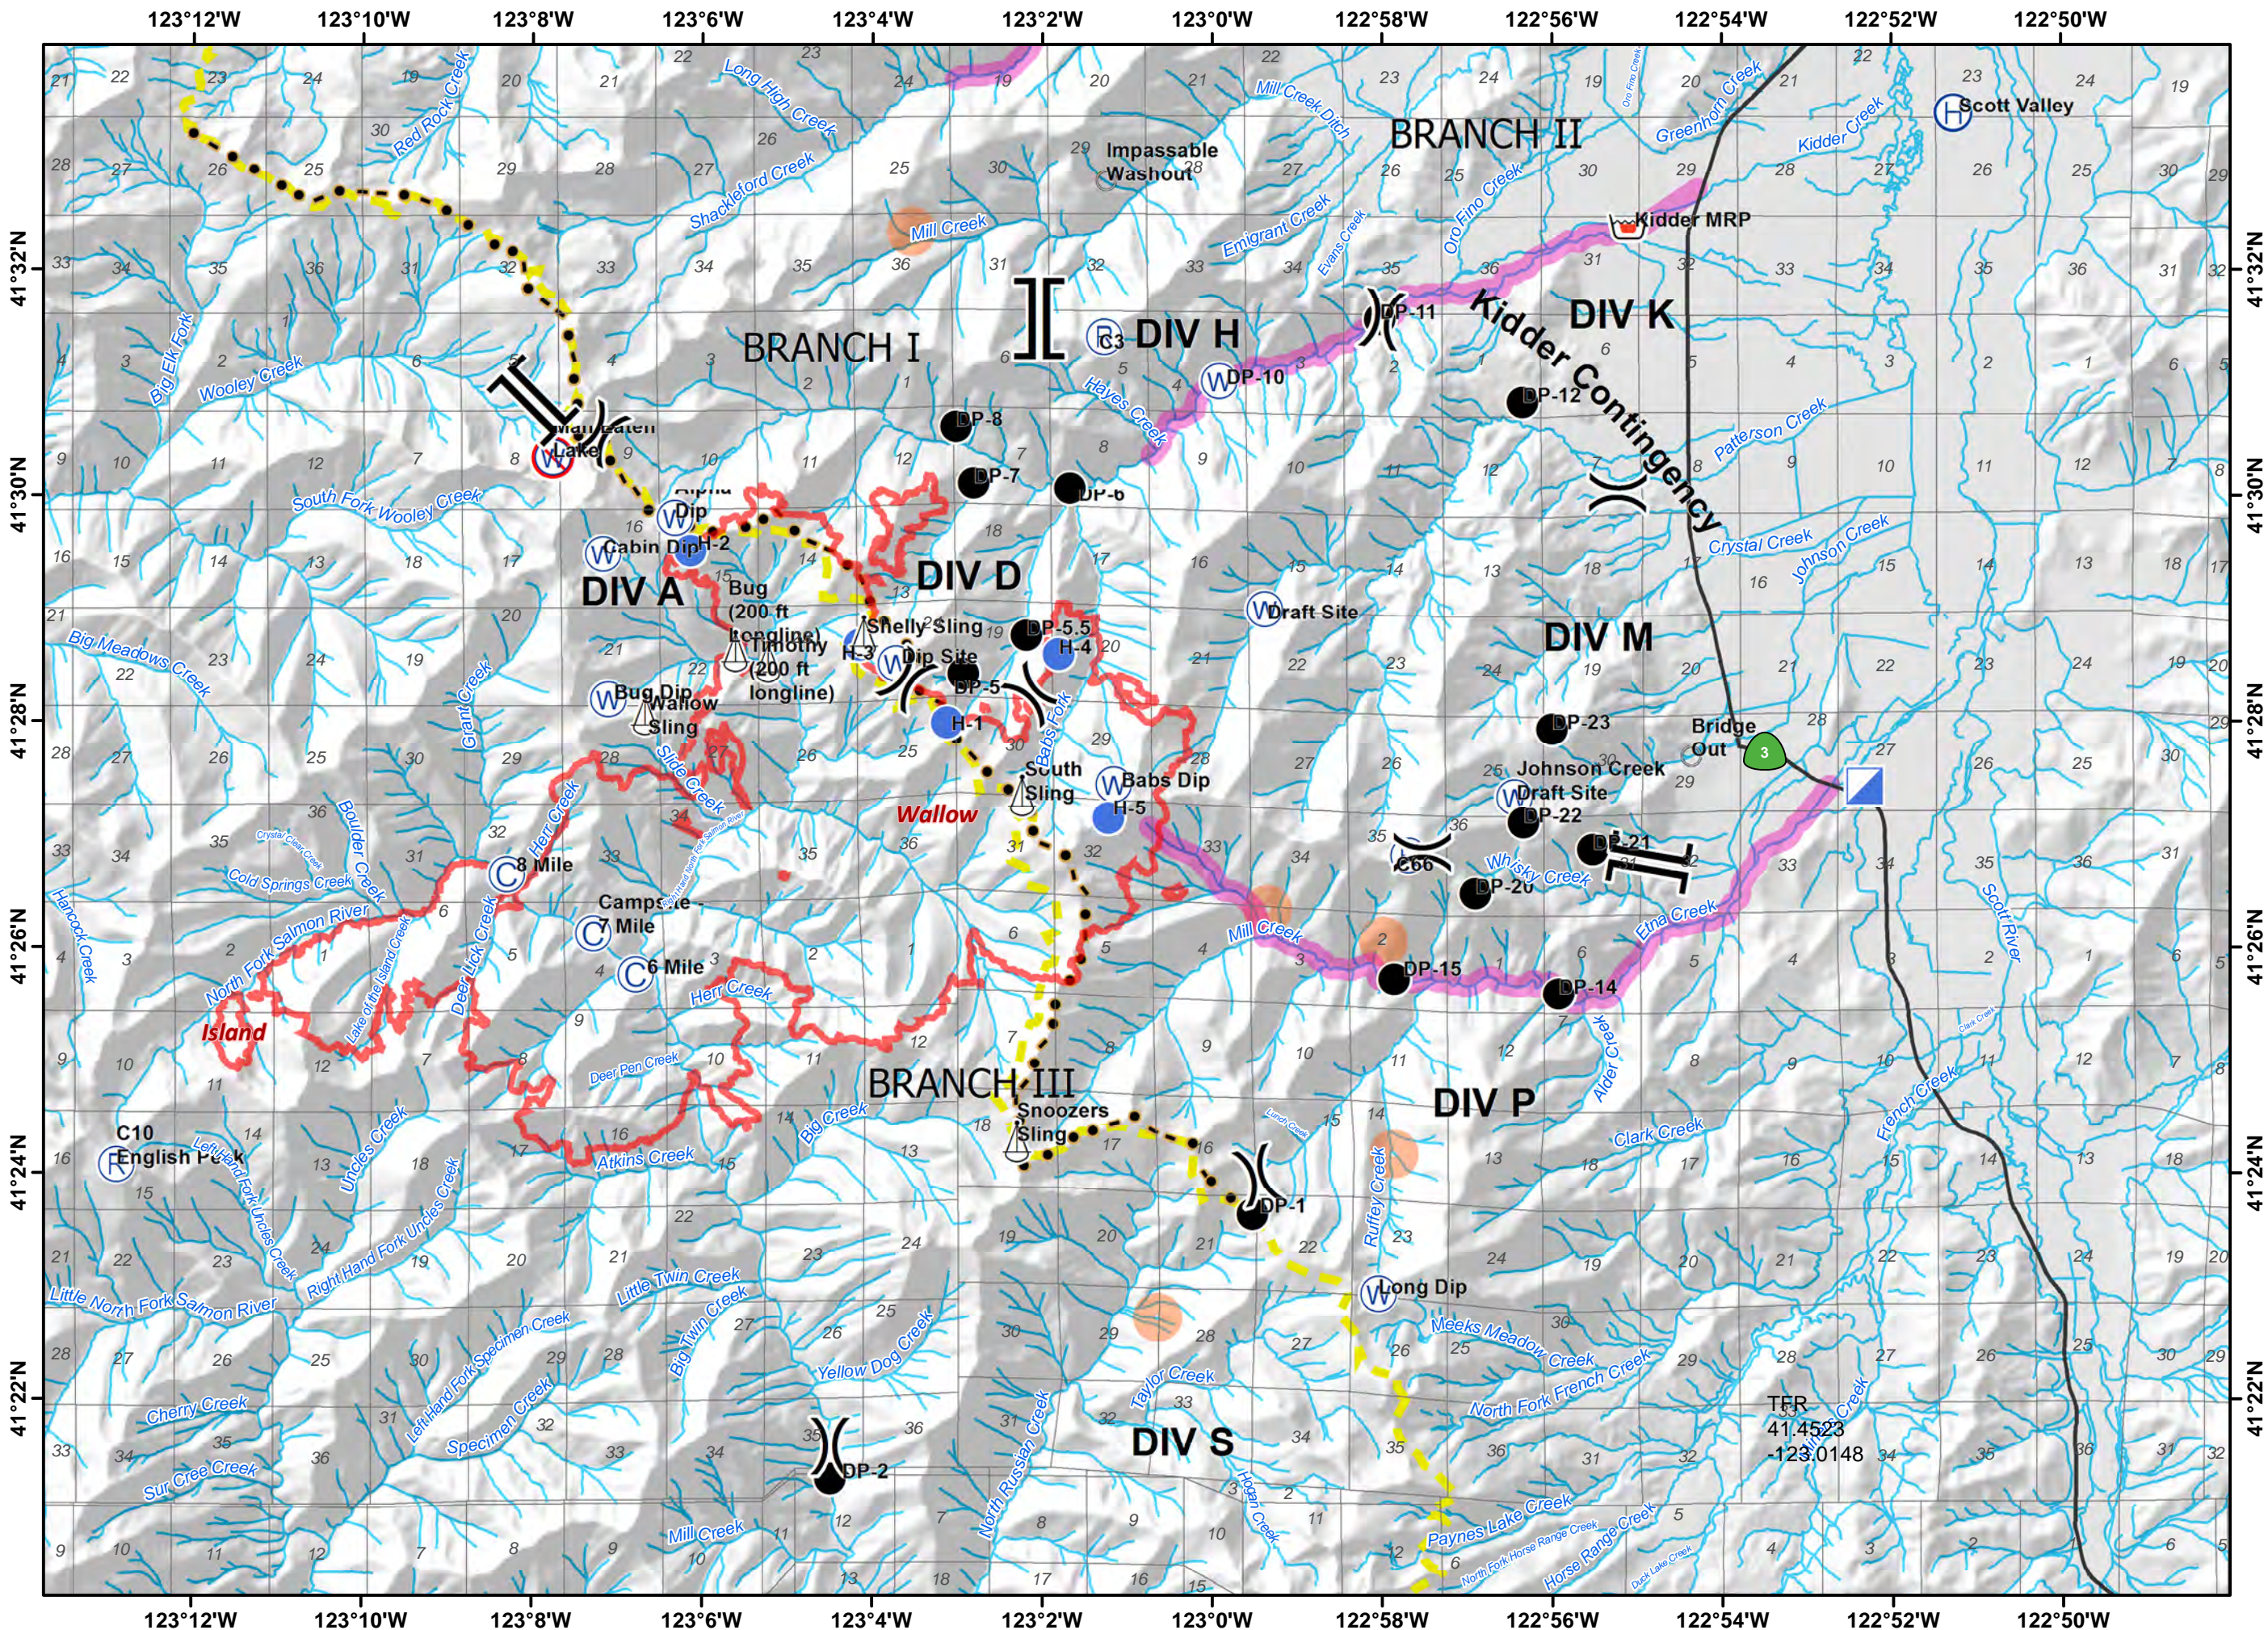

# Air Operations

Salmon August Complex  
 CA-KNF-006081  
 Klamath National Forest  
 August 30, 2017

- Legend**
- Pacific Crest Trail (PCT)
  - Watershed Divide
  - Avoidance Area
  - Disturbance Buffer
  - Division
  - Branch
  - Camp
  - Drop Point
  - Helibase
  - Helispot
  - Incident Command Post
  - Repeater
  - Retardant/Mud Pit
  - Sling Site
  - Water Source
  - Restricted Water Source
  - Other
  - Fire Perimeter