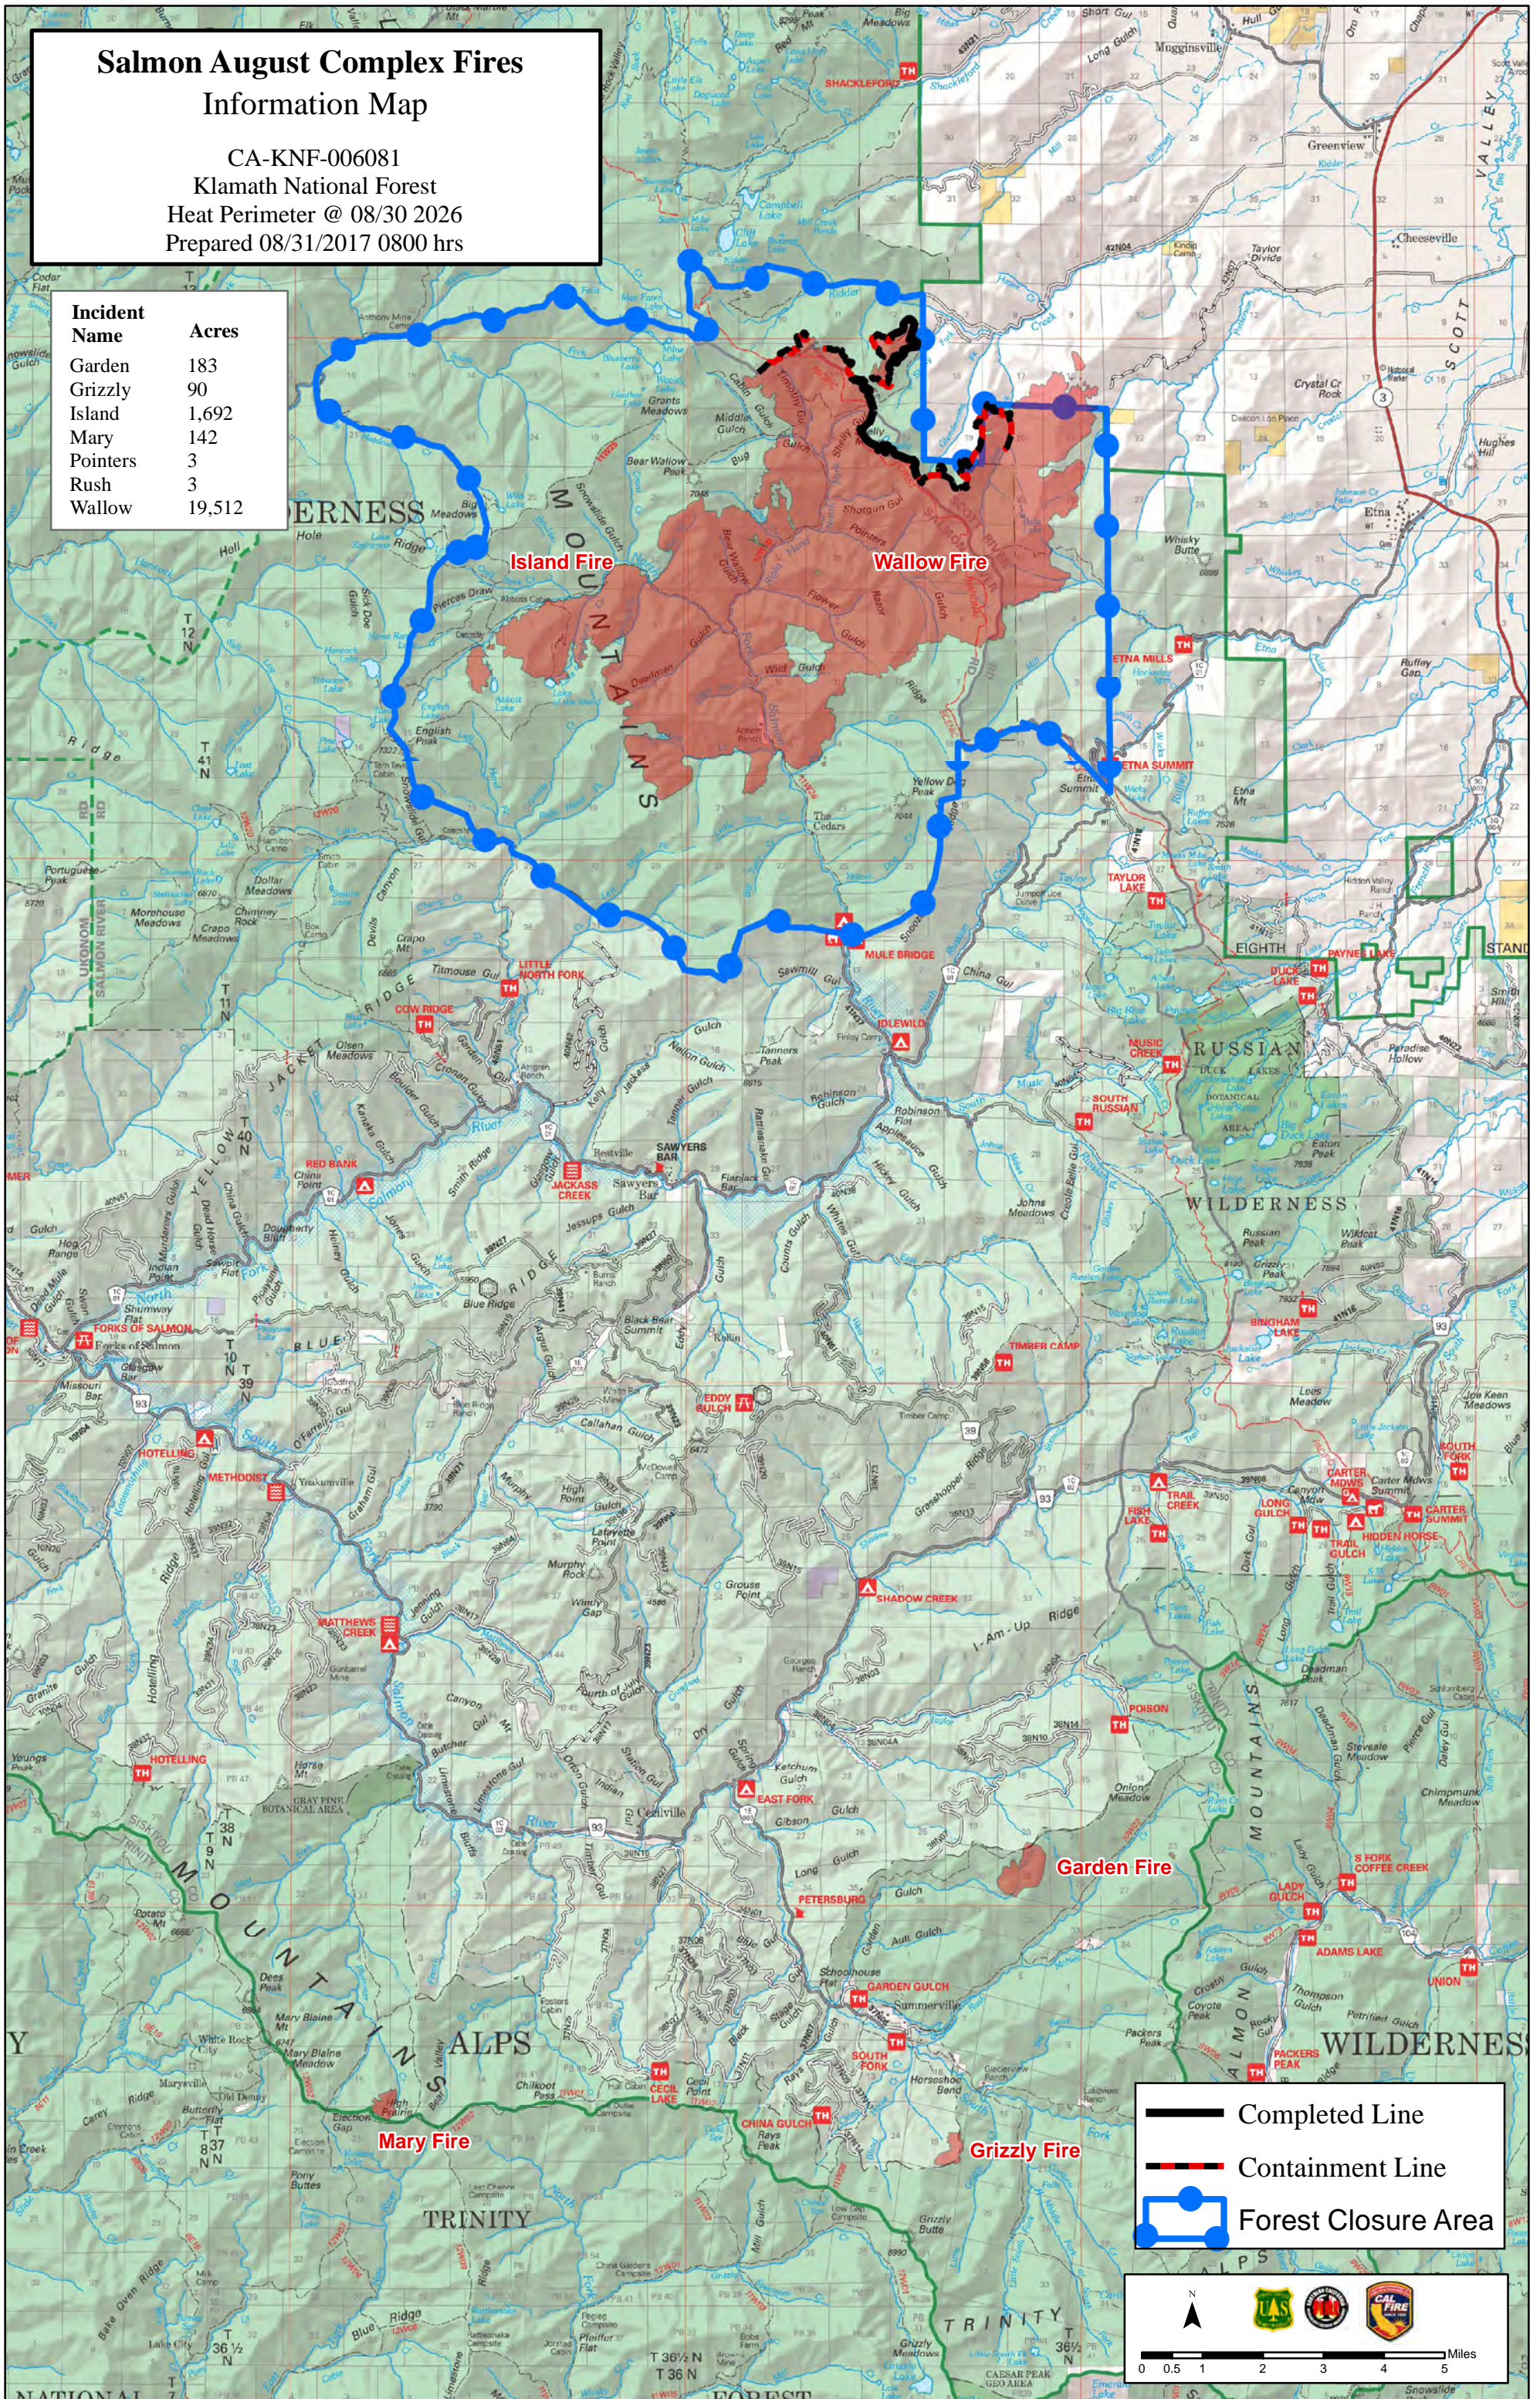

Salmon August Complex Fires Information Map

CA-KNF-006081
Klamath National Forest
Heat Perimeter @ 08/30 2026
Prepared 08/31/2017 0800 hrs

Incident Name	Acres
Garden	183
Grizzly	90
Island	1,692
Mary	142
Pointers	3
Rush	3
Wallow	19,512

-  Completed Line
-  Containment Line
-  Forest Closure Area