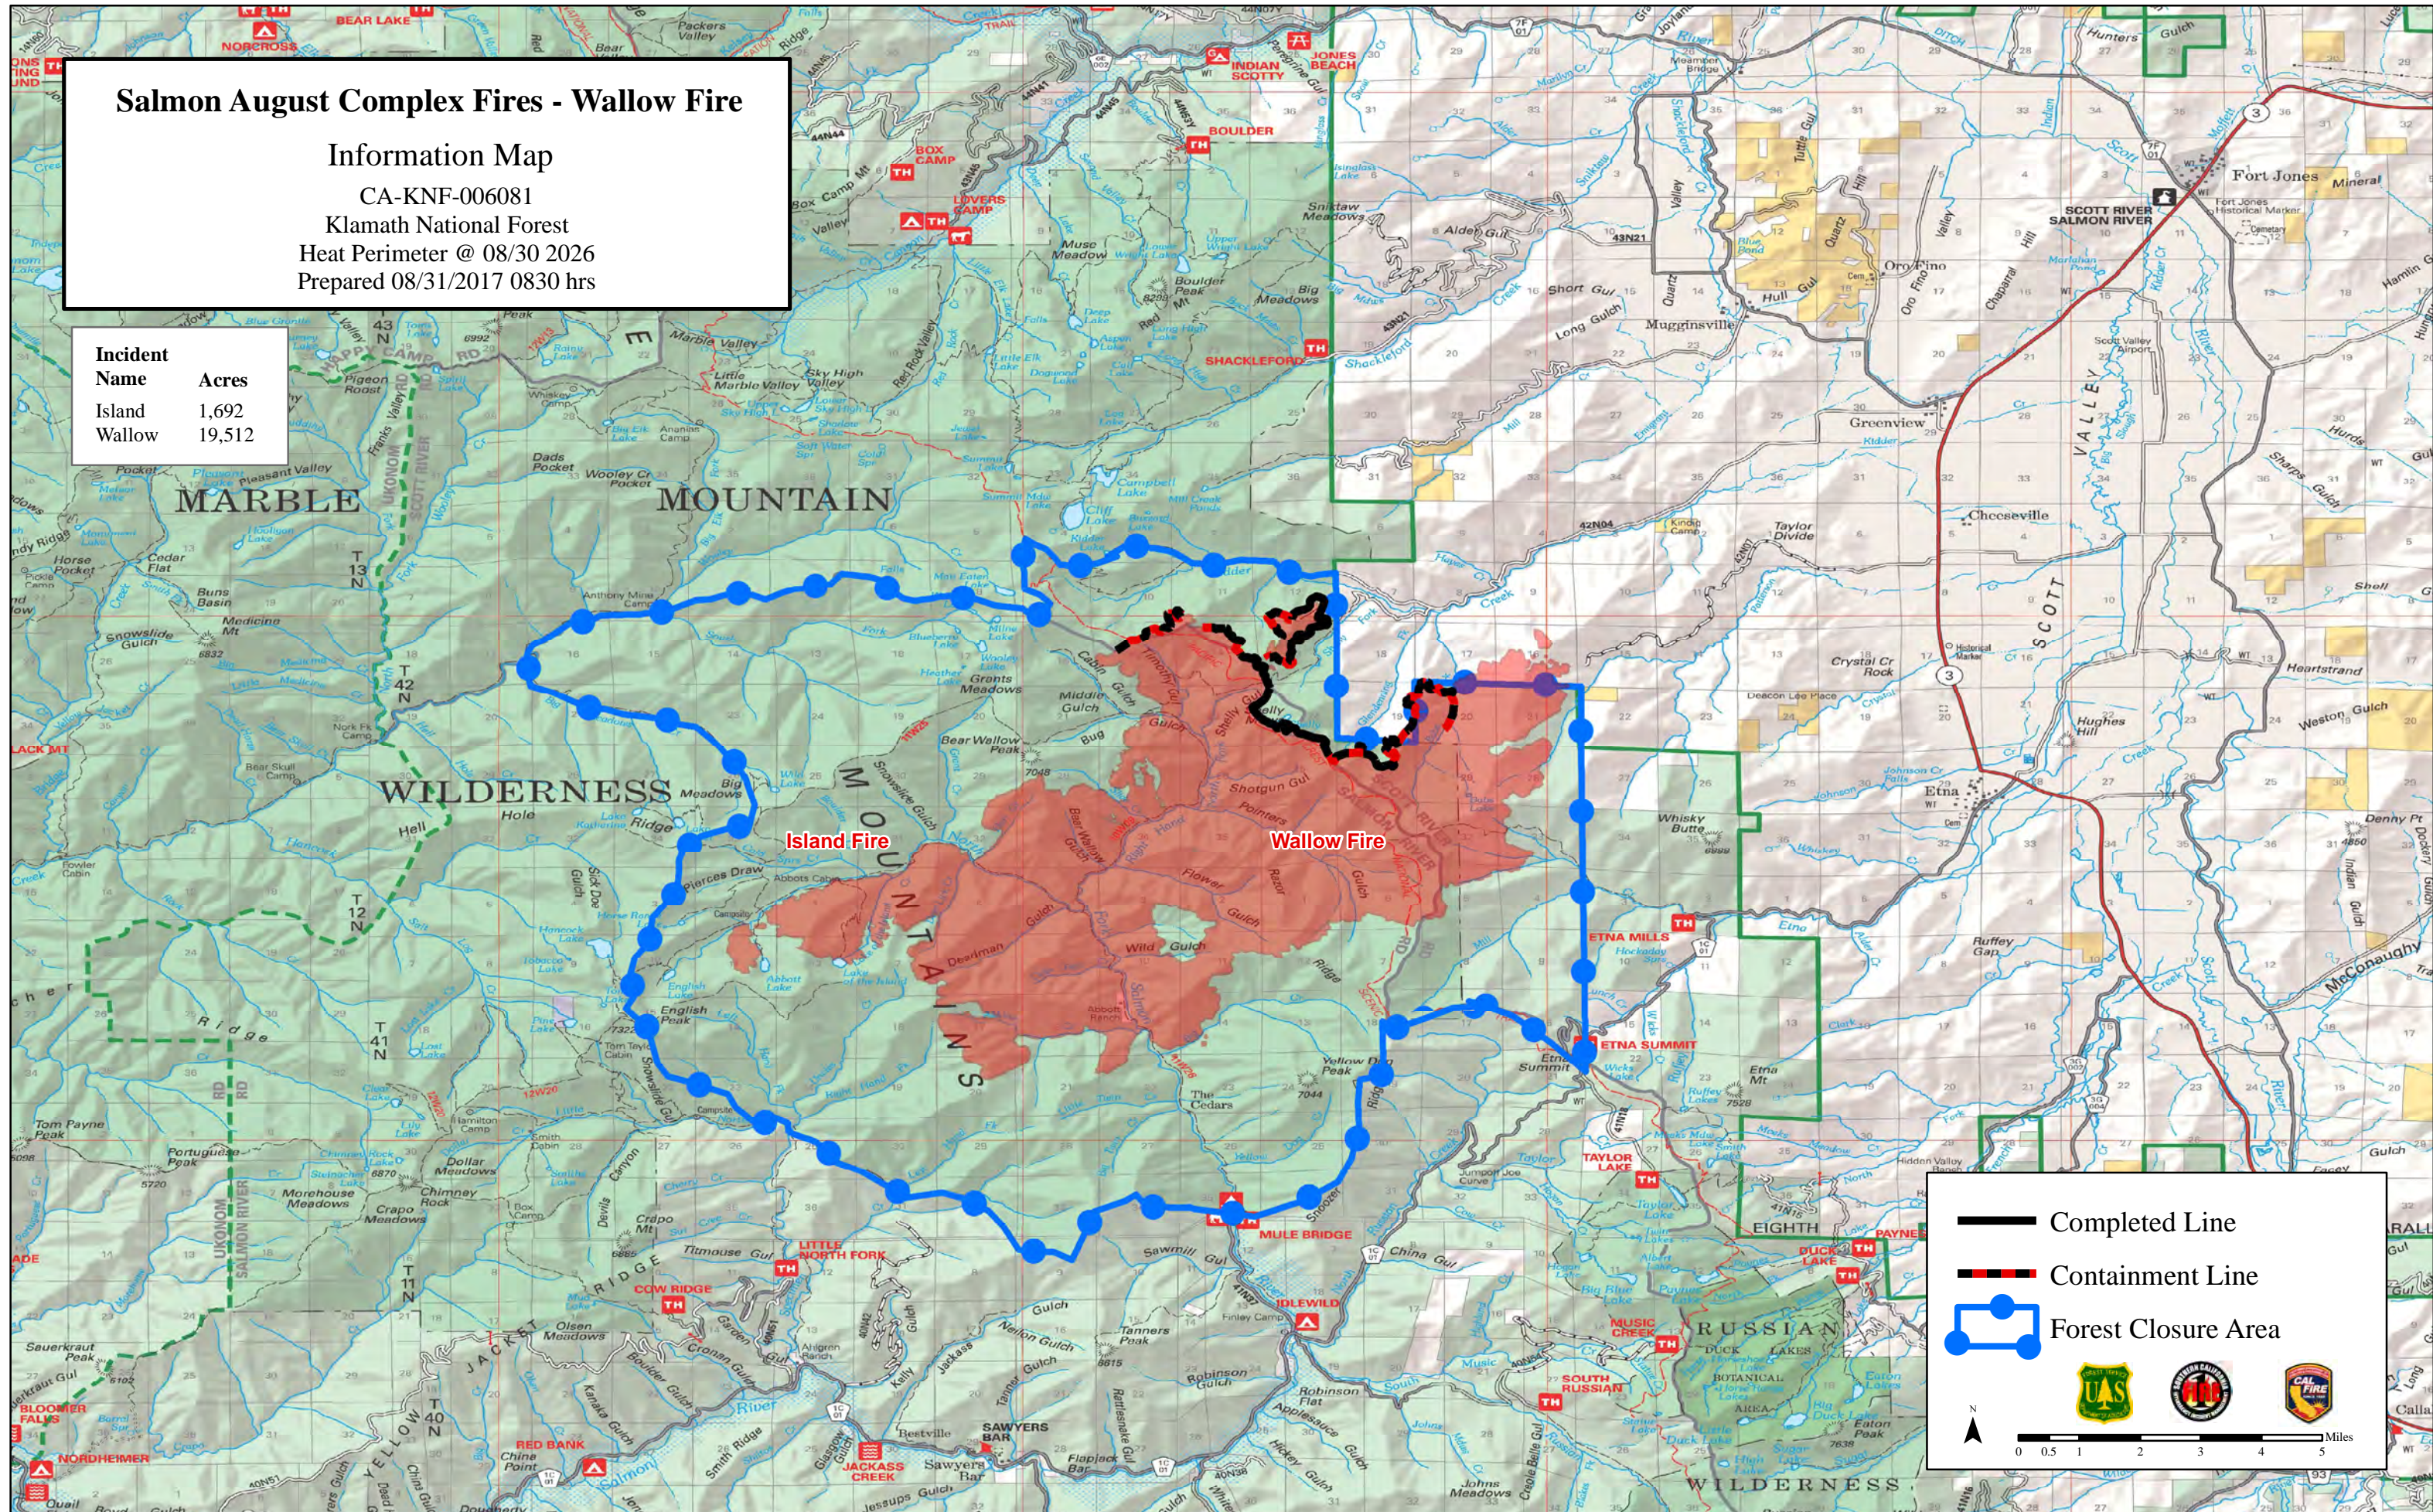

# Salmon August Complex Fires - Wallow Fire

## Information Map

CA-KNF-006081

Klamath National Forest

Heat Perimeter @ 08/30/2026

Prepared 08/31/2017 0830 hrs

Incident Name	Acres
Island	1,692
Wallow	19,512

Completed Line

Containment Line

Forest Closure Area

0 0.5 1 2 3 4 5 Miles