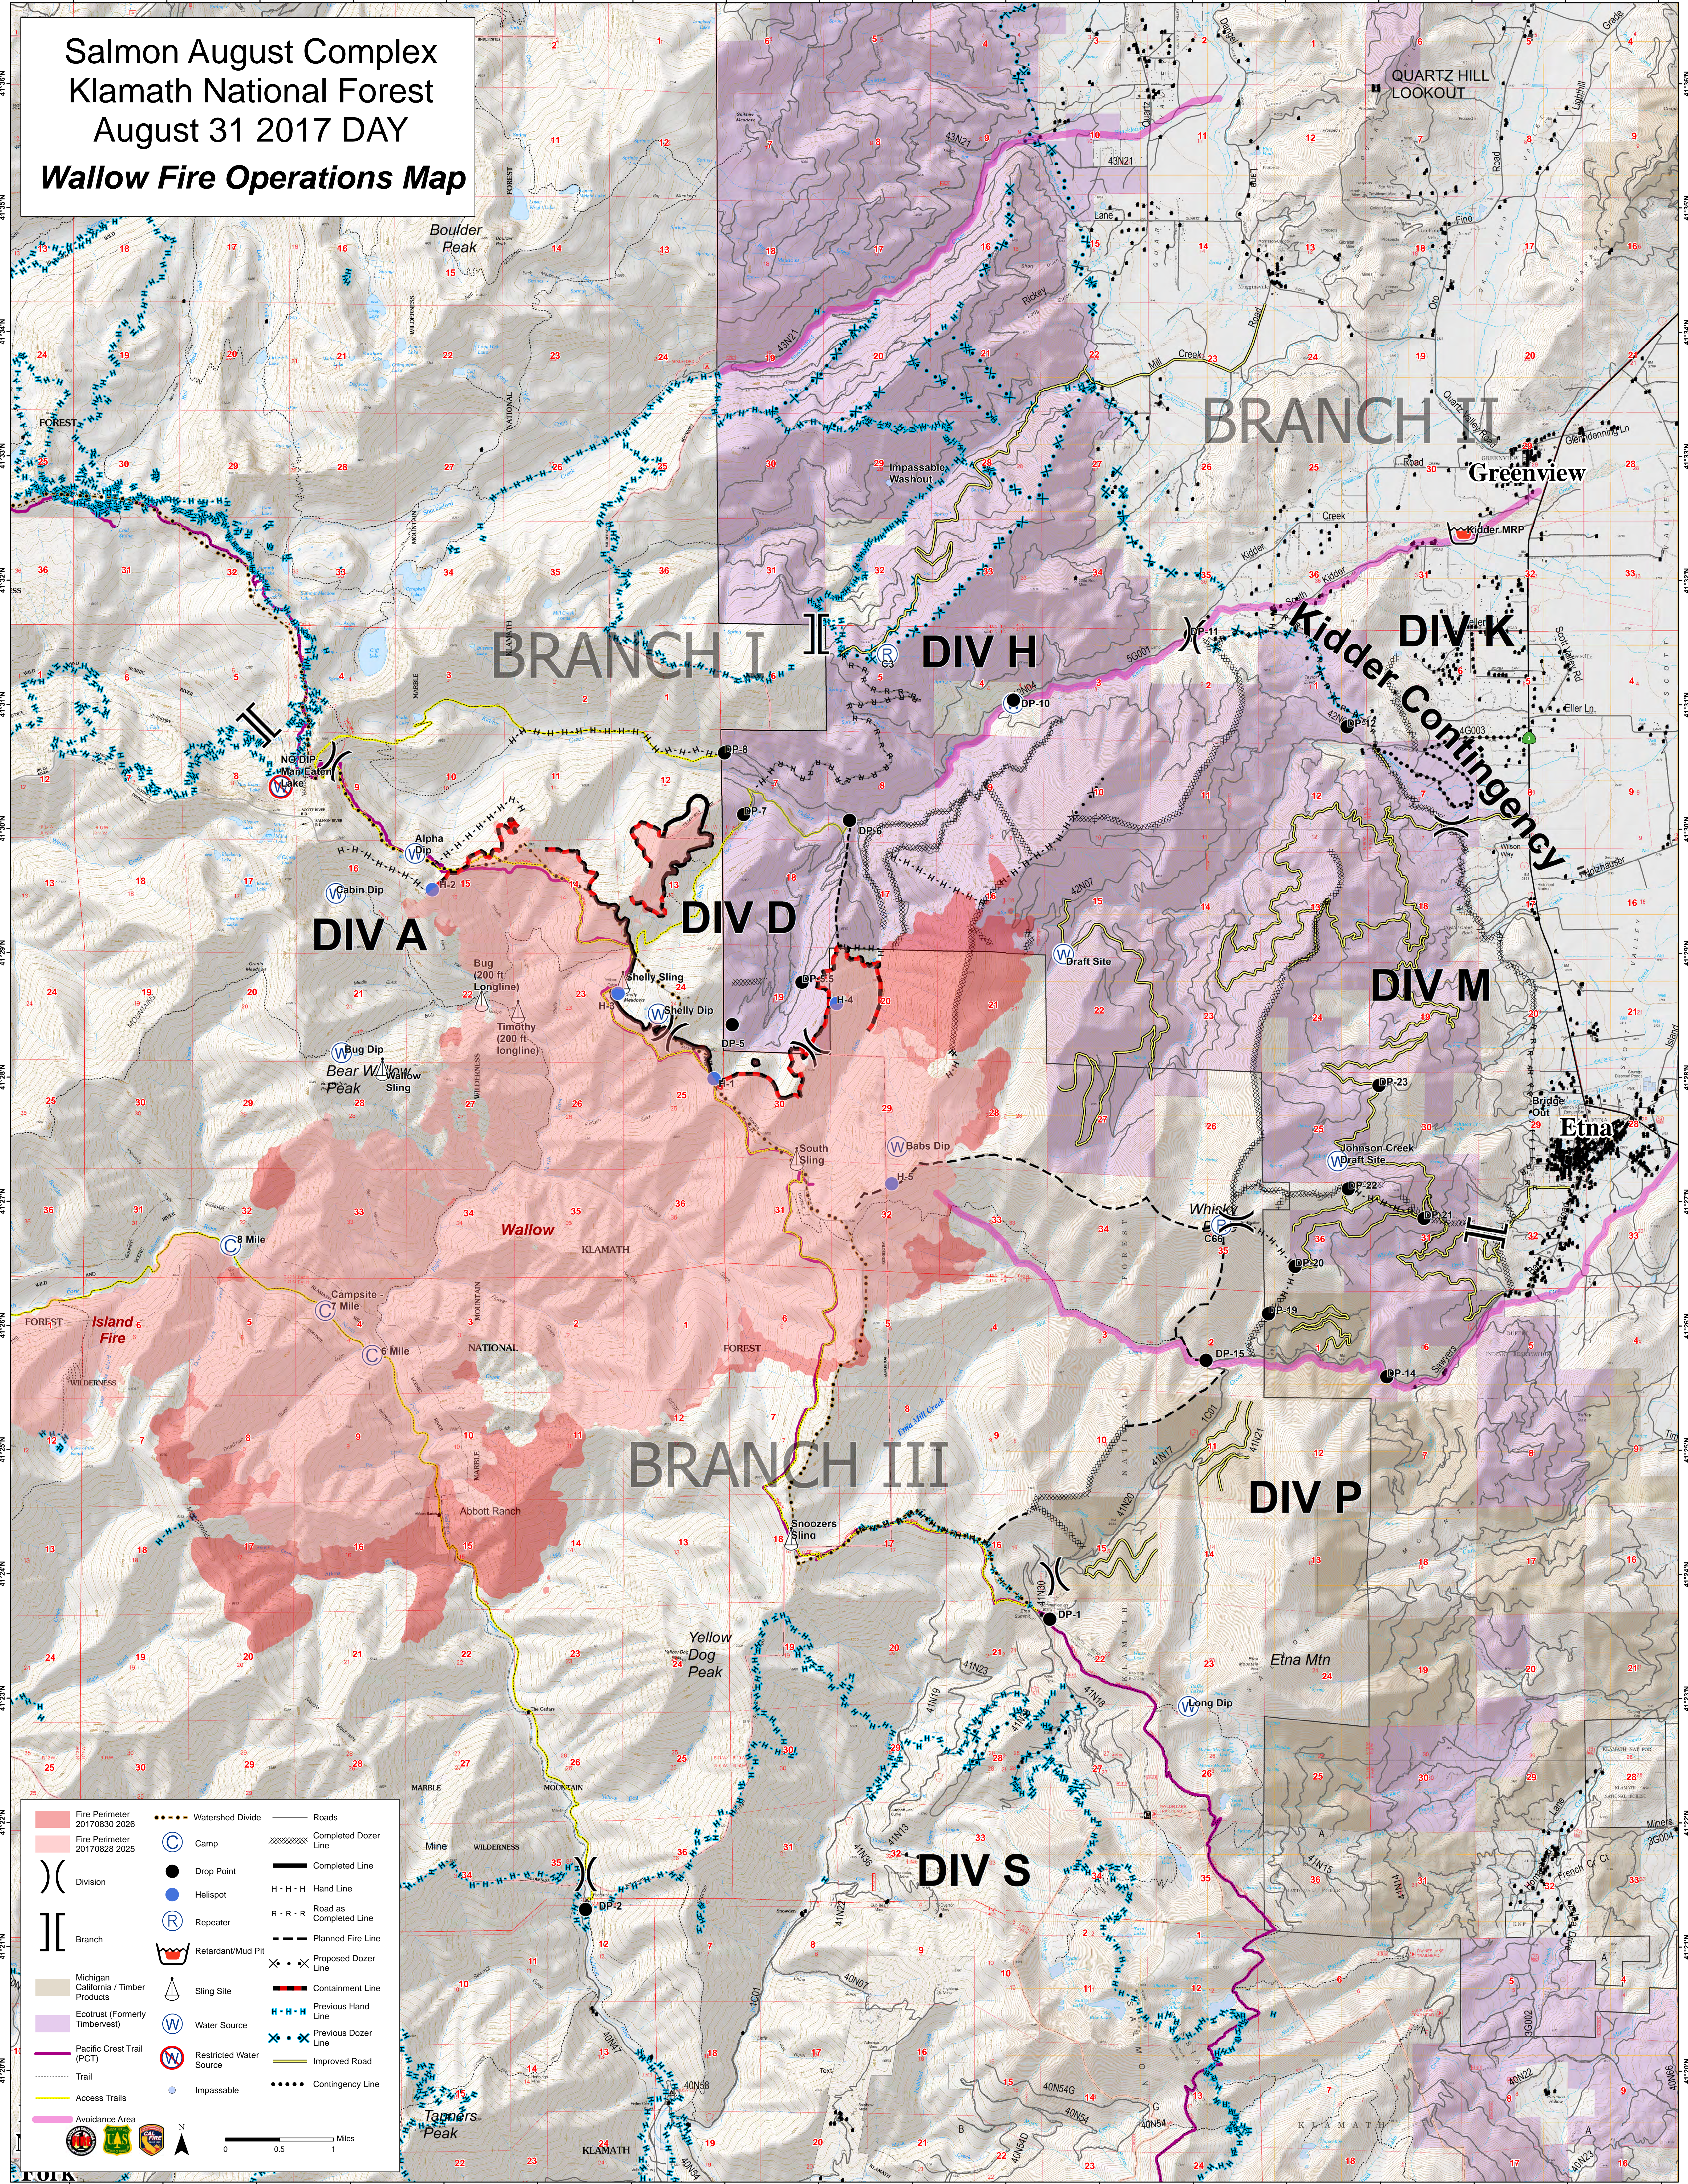

Salmon August Complex Klamath National Forest August 31 2017 DAY Wallow Fire Operations Map

	Fire Perimeter 20170830 2026		Watershed Divide		Roads
	Fire Perimeter 20170828 2025		Camp		Completed Dozer Line
	Division		Drop Point		Completed Line
	Branch		Helispot		Hand Line
	Michigan California / Timber Products		Repeater		Road as Completed Line
	Ecotrust (Formerly Timbervest)		Retardant/Mud Pit		Planned Fire Line
	Pacific Crest Trail (PCT)		Sling Site		Proposed Dozer Line
	Trail		Water Source		Previous Hand Line
	Access Trails		Restricted Water Source		Previous Dozer Line
	Avoidance Area		Impassable		Contingency Line

Scale: 0 0.5 1 Miles