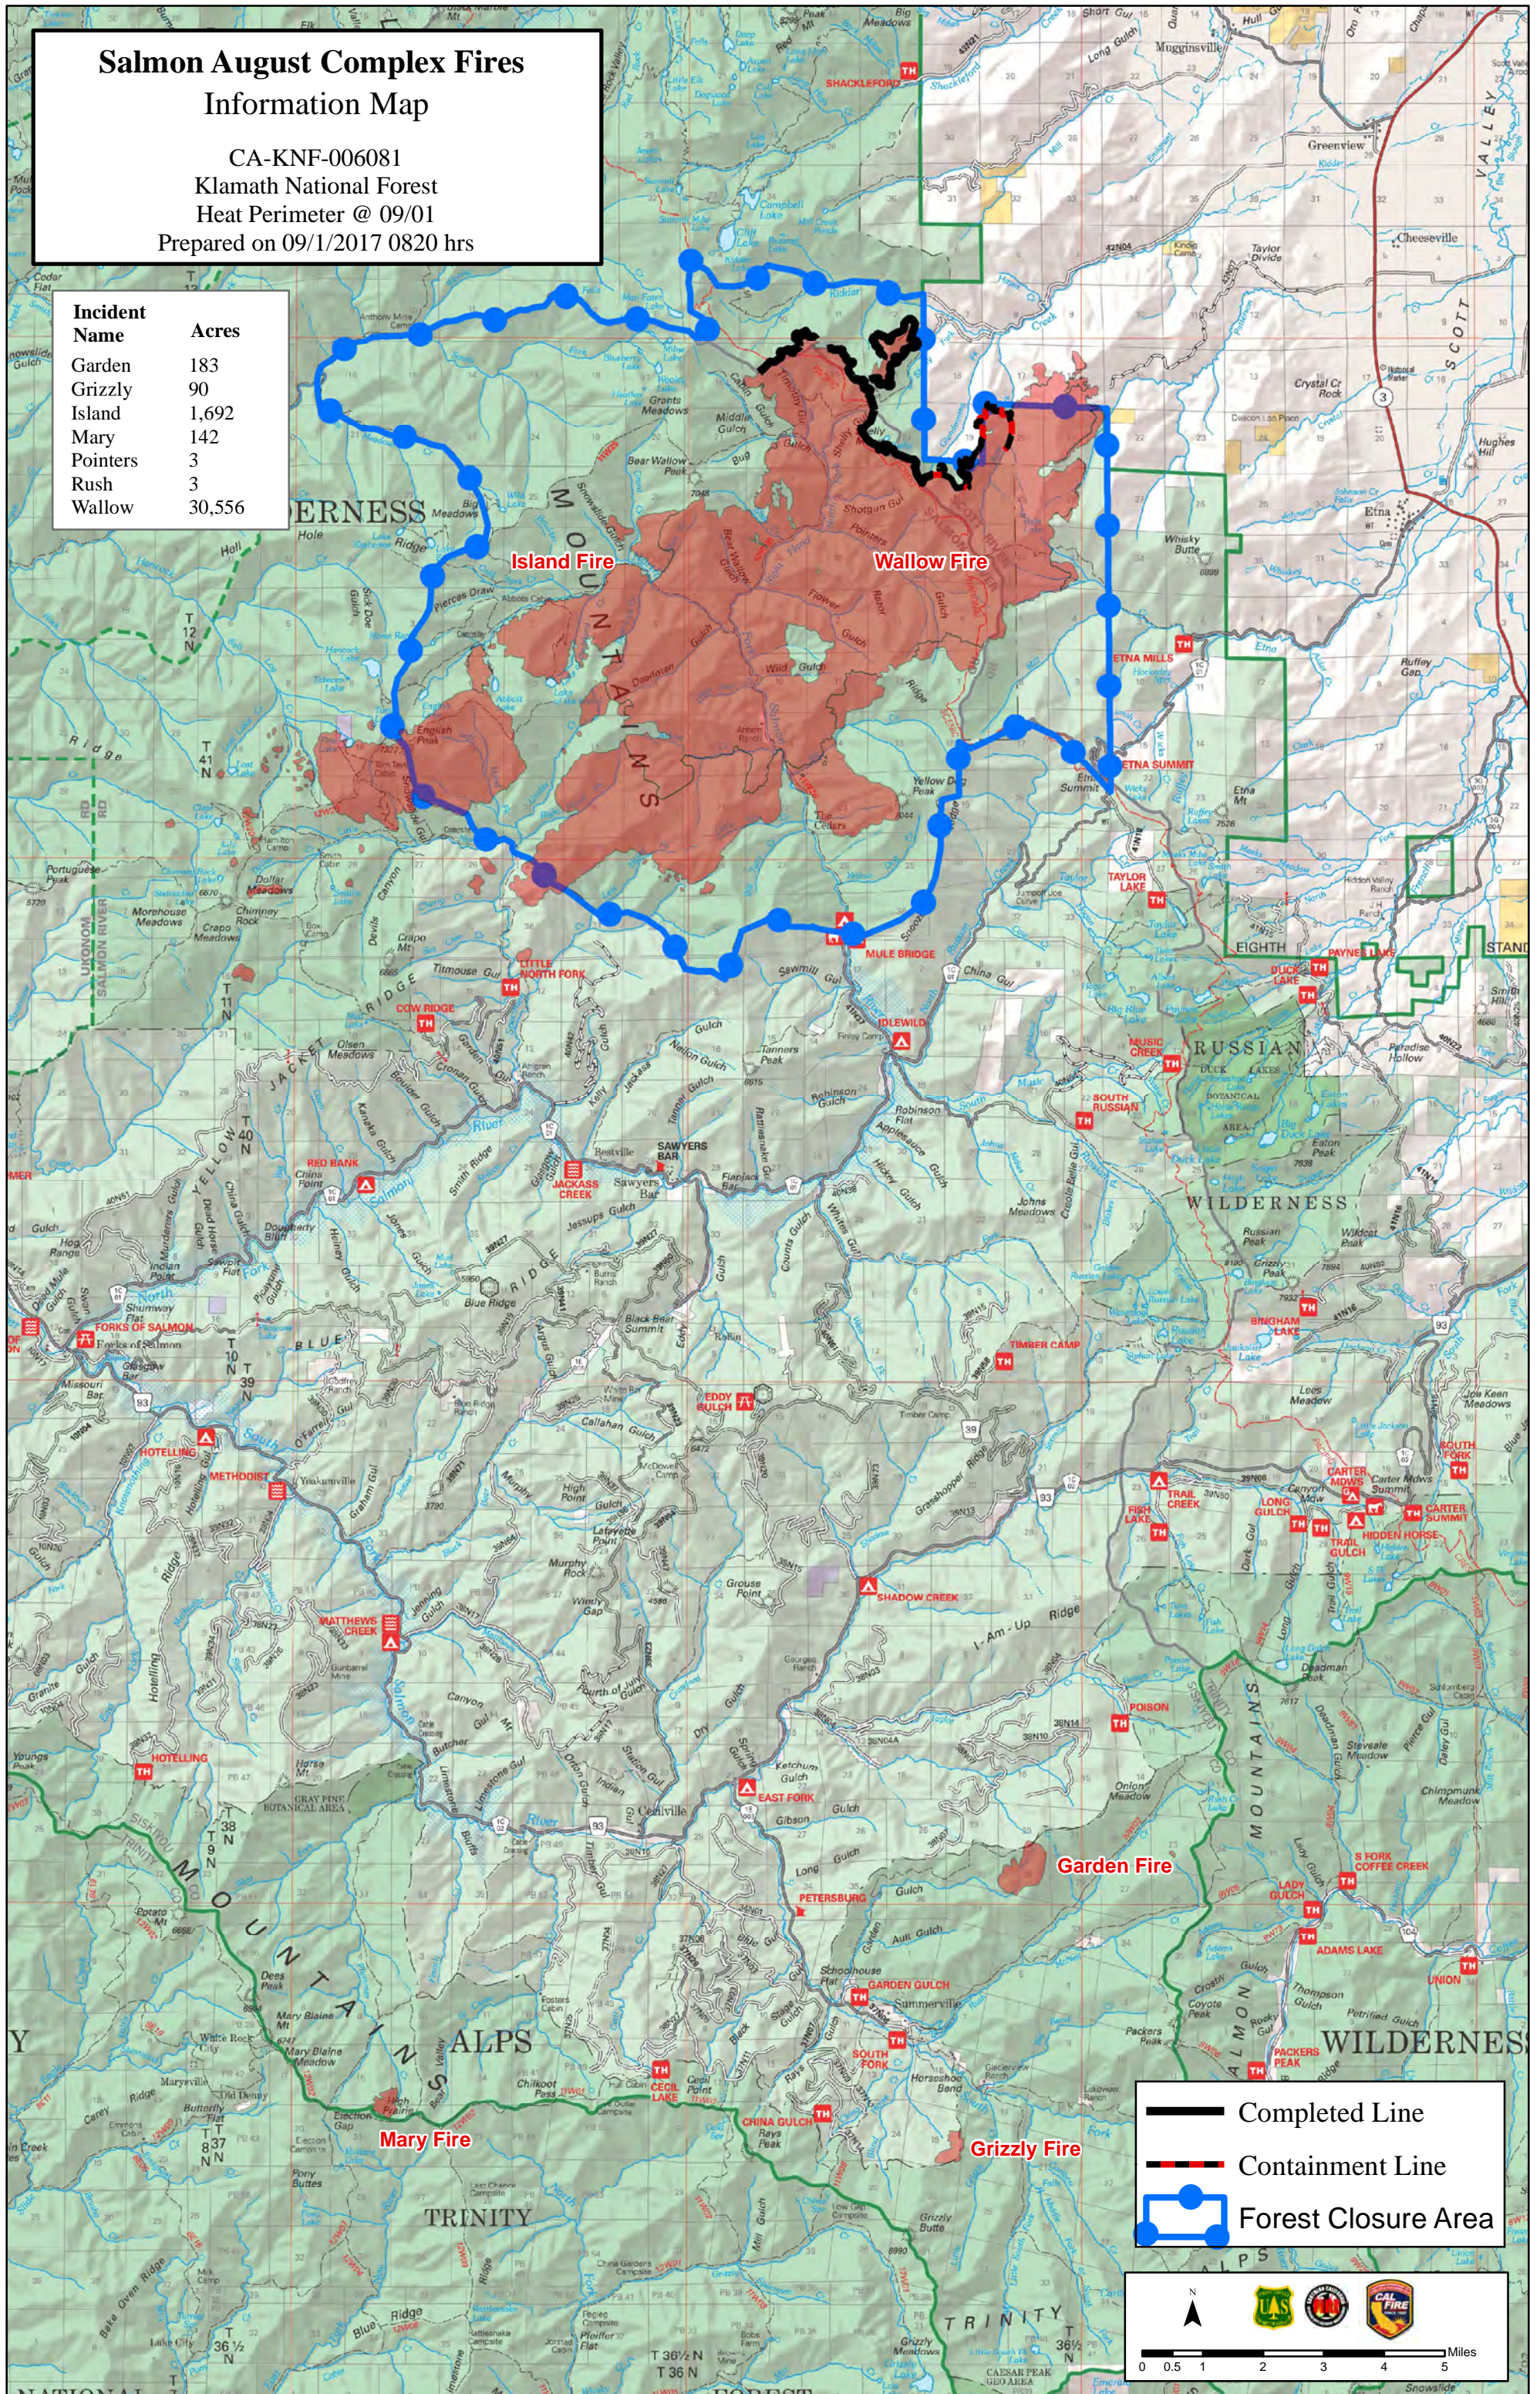

Salmon August Complex Fires

Information Map

CA-KNF-006081

Klamath National Forest

Heat Perimeter @ 09/01

Prepared on 09/1/2017 0820 hrs

Incident Name	Acres
Garden	183
Grizzly	90
Island	1,692
Mary	142
Pointers	3
Rush	3
Wallow	30,556

-  Completed Line
-  Containment Line
-  Forest Closure Area