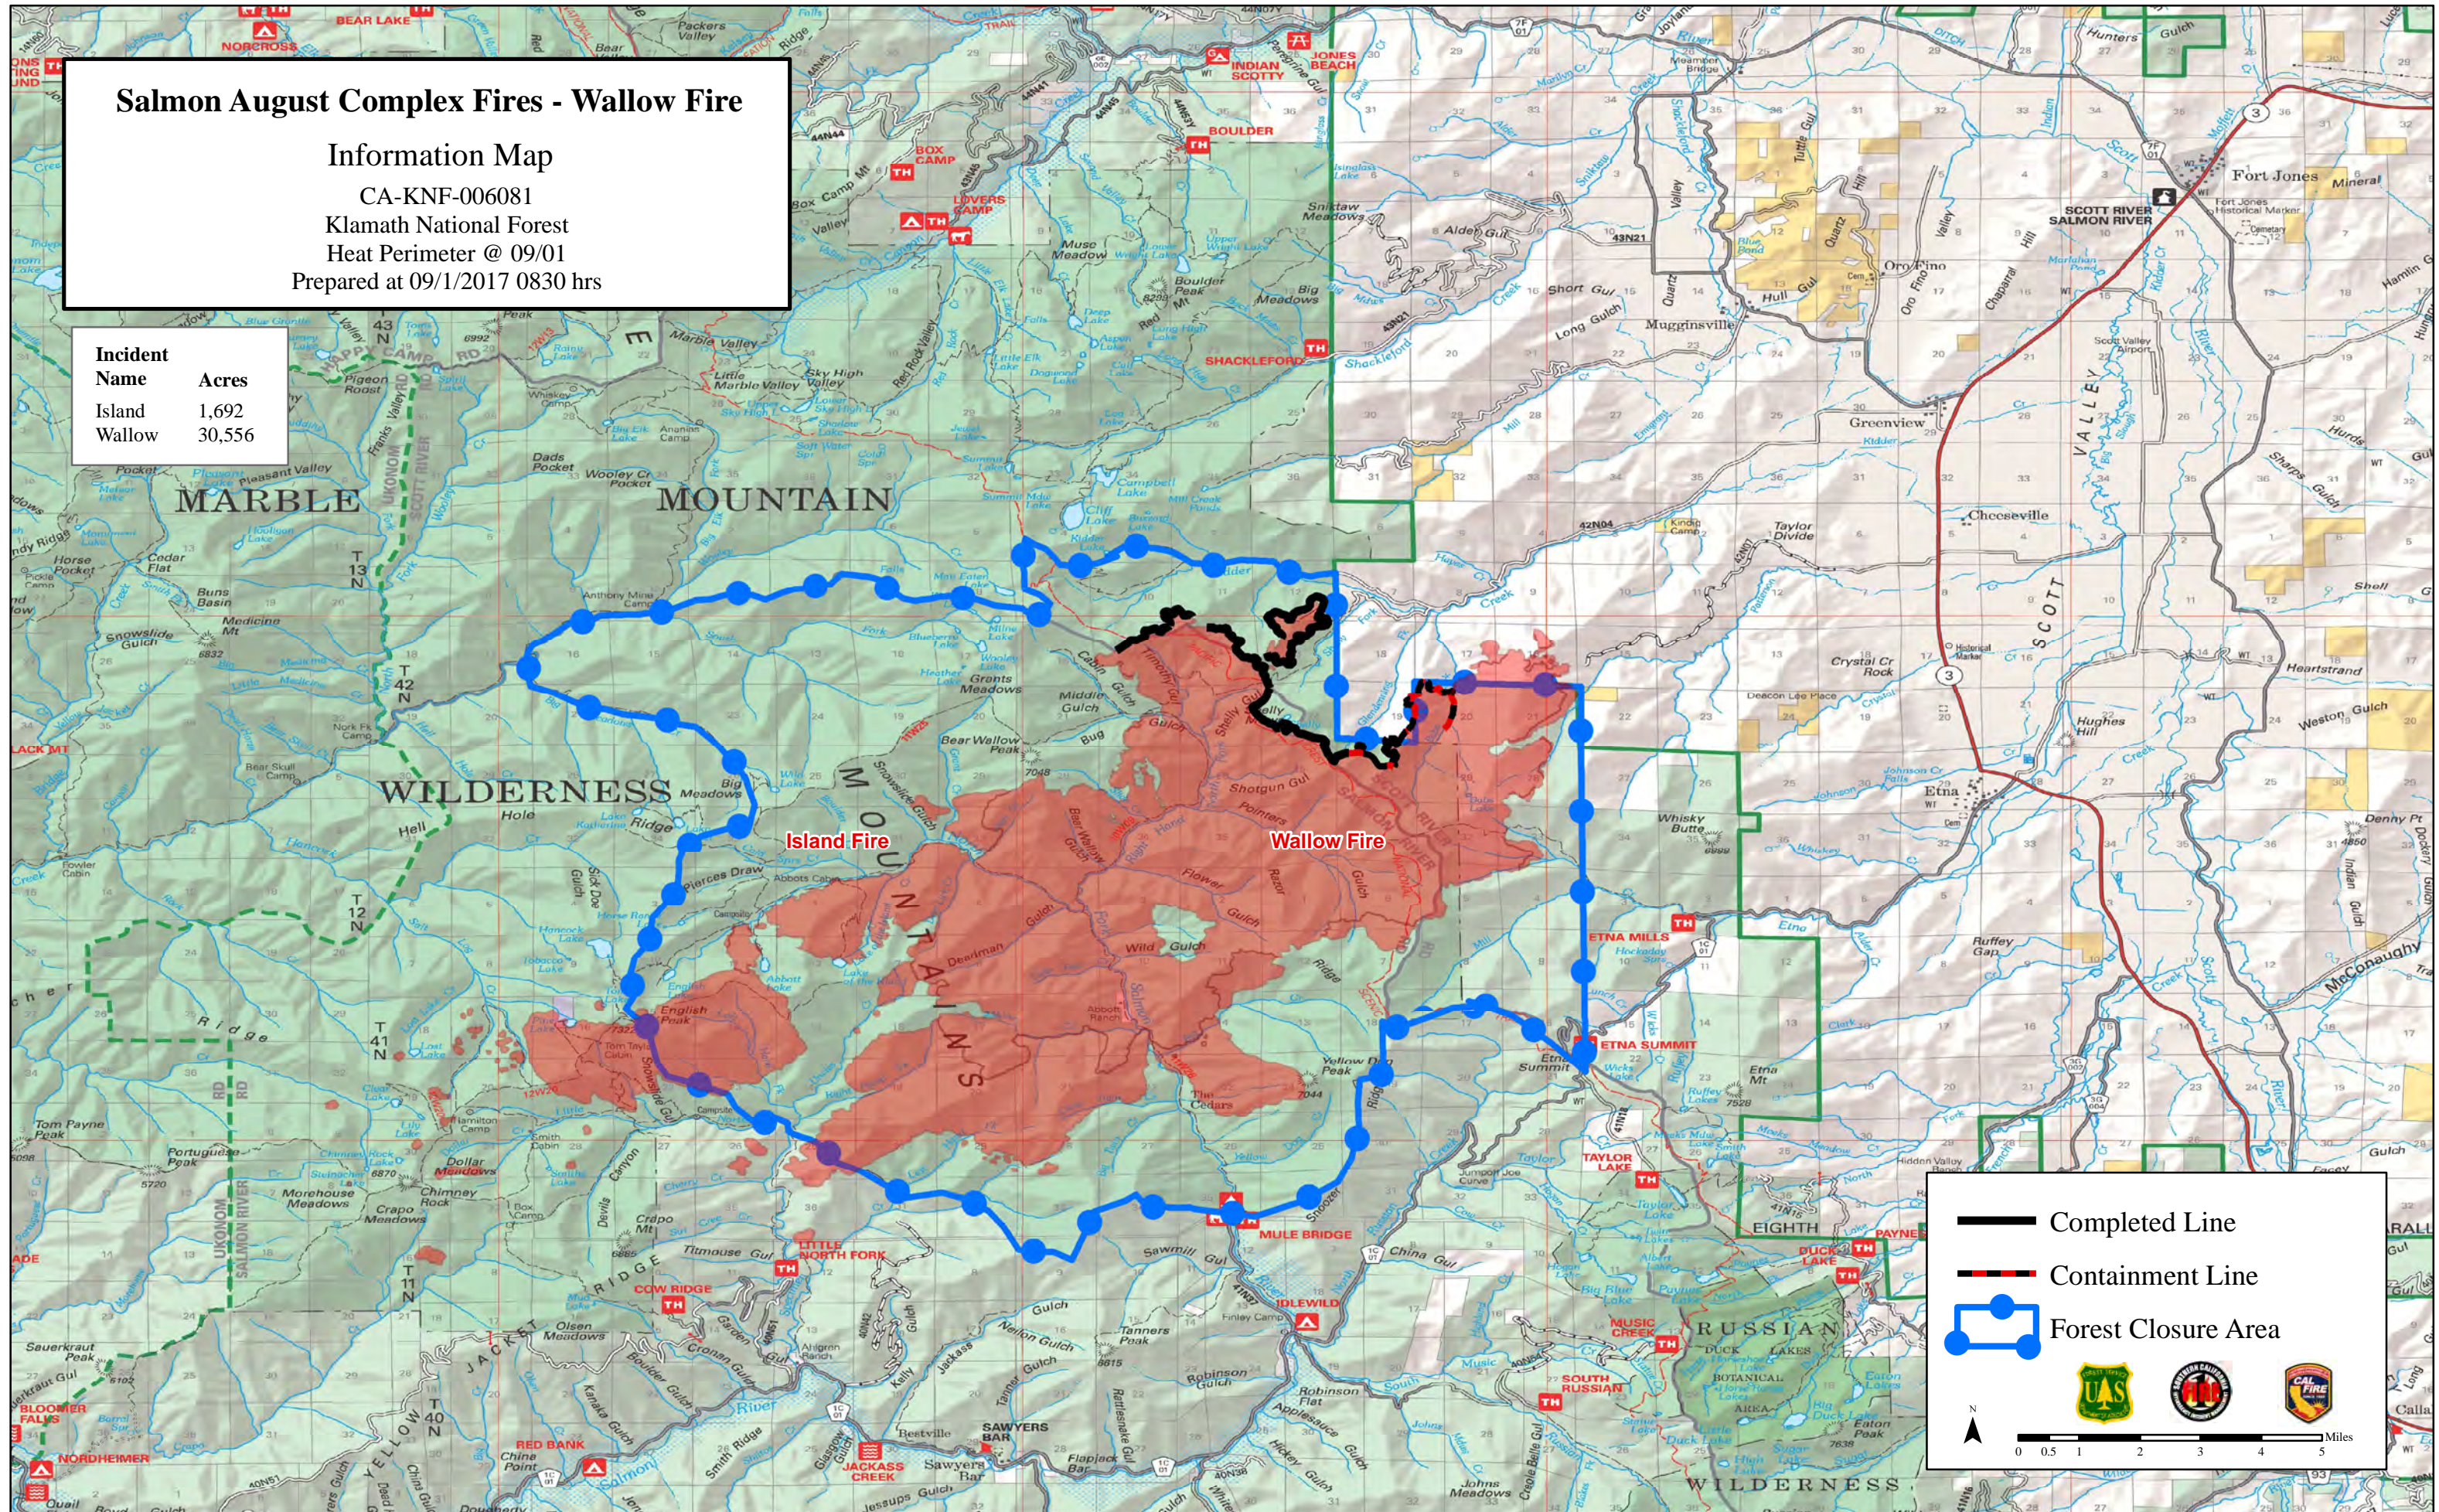

# Salmon August Complex Fires - Wallow Fire

## Information Map

CA-KNF-006081

Klamath National Forest

Heat Perimeter @ 09/01

Prepared at 09/1/2017 0830 hrs

Incident Name	Acres
Island	1,692
Wallow	30,556

— Completed Line  
— Containment Line  
— Forest Closure Area

0 0.5 1 2 3 4 5 Miles