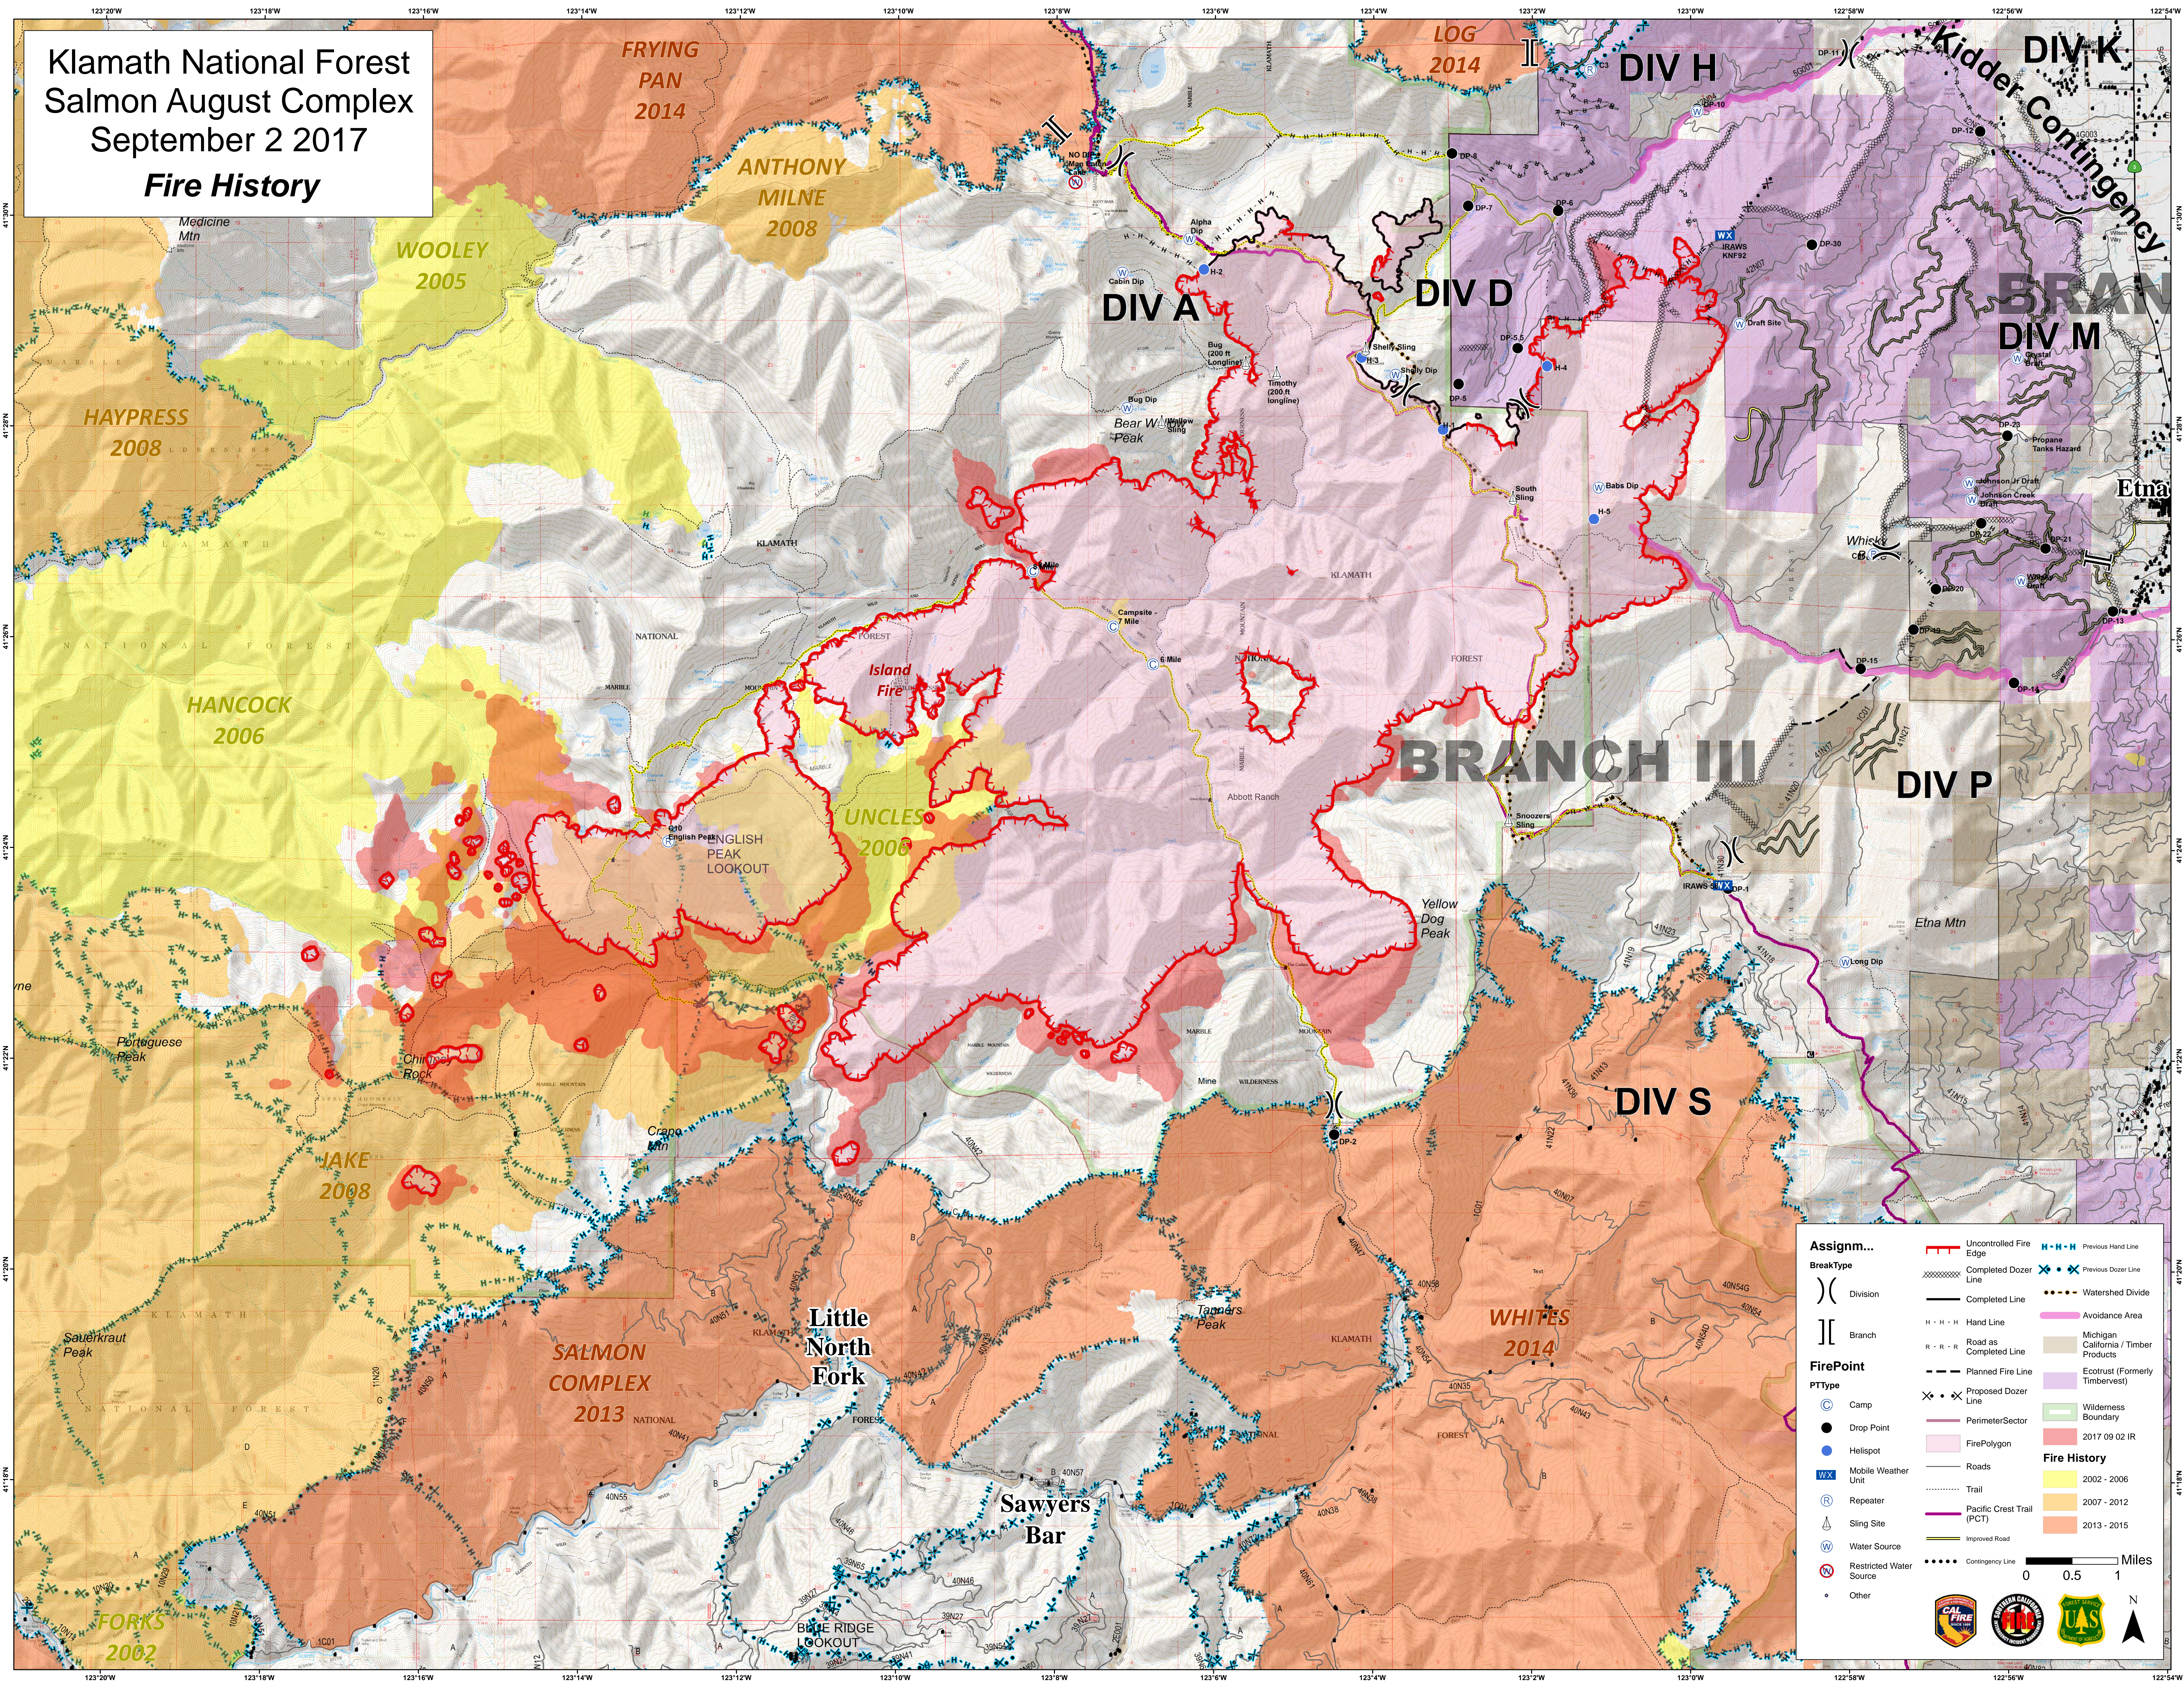

Klamath National Forest
 Salmon August Complex
 September 2 2017
Fire History

FRYING PAN
2014

ANTHONY MILNE
2008

WOOLEY
2005

HAYPRESS
2008

HANCOCK
2006

UNCLES
2006

JAKE
2008

SALMON COMPLEX
2013

Little North Fork

Sawyers Bar

BRANCH III

DIV D

DIV S

DIV H

DIV P

BRANCH
DIV M

Kidder Contingency
DIV K

LOG
2014

WHITES
2014

Assignm...	
	Uncontrolled Fire Edge
	Completed Dozer Line
	Previous Hand Line
	Previous Dozer Line
	Completed Line
	Hand Line
	Road as Completed Line
	Planned Fire Line
	Camp
	Drop Point
	Helispot
	Mobile Weather Unit
	Repeater
	Sling Site
	Water Source
	Restricted Water Source
	Other
	Uncontrolled Fire Edge
	Previous Hand Line
	Previous Dozer Line
	Completed Line
	Hand Line
	Road as Completed Line
	Planned Fire Line
	Camp
	Drop Point
	Helispot
	Mobile Weather Unit
	Repeater
	Sling Site
	Water Source
	Restricted Water Source
	Other
	Watershed Divide
	Avoidance Area
	Michigan California / Timber Products
	Ecotrust (Formerly Timbervest)
	Wilderness Boundary
	2017 09 02 IR
	2002 - 2006
	2007 - 2012
	2013 - 2015
	Contingency Line
	0 0.5 1 Miles
	CAL FIRE, Klamath National Forest, US Forest Service