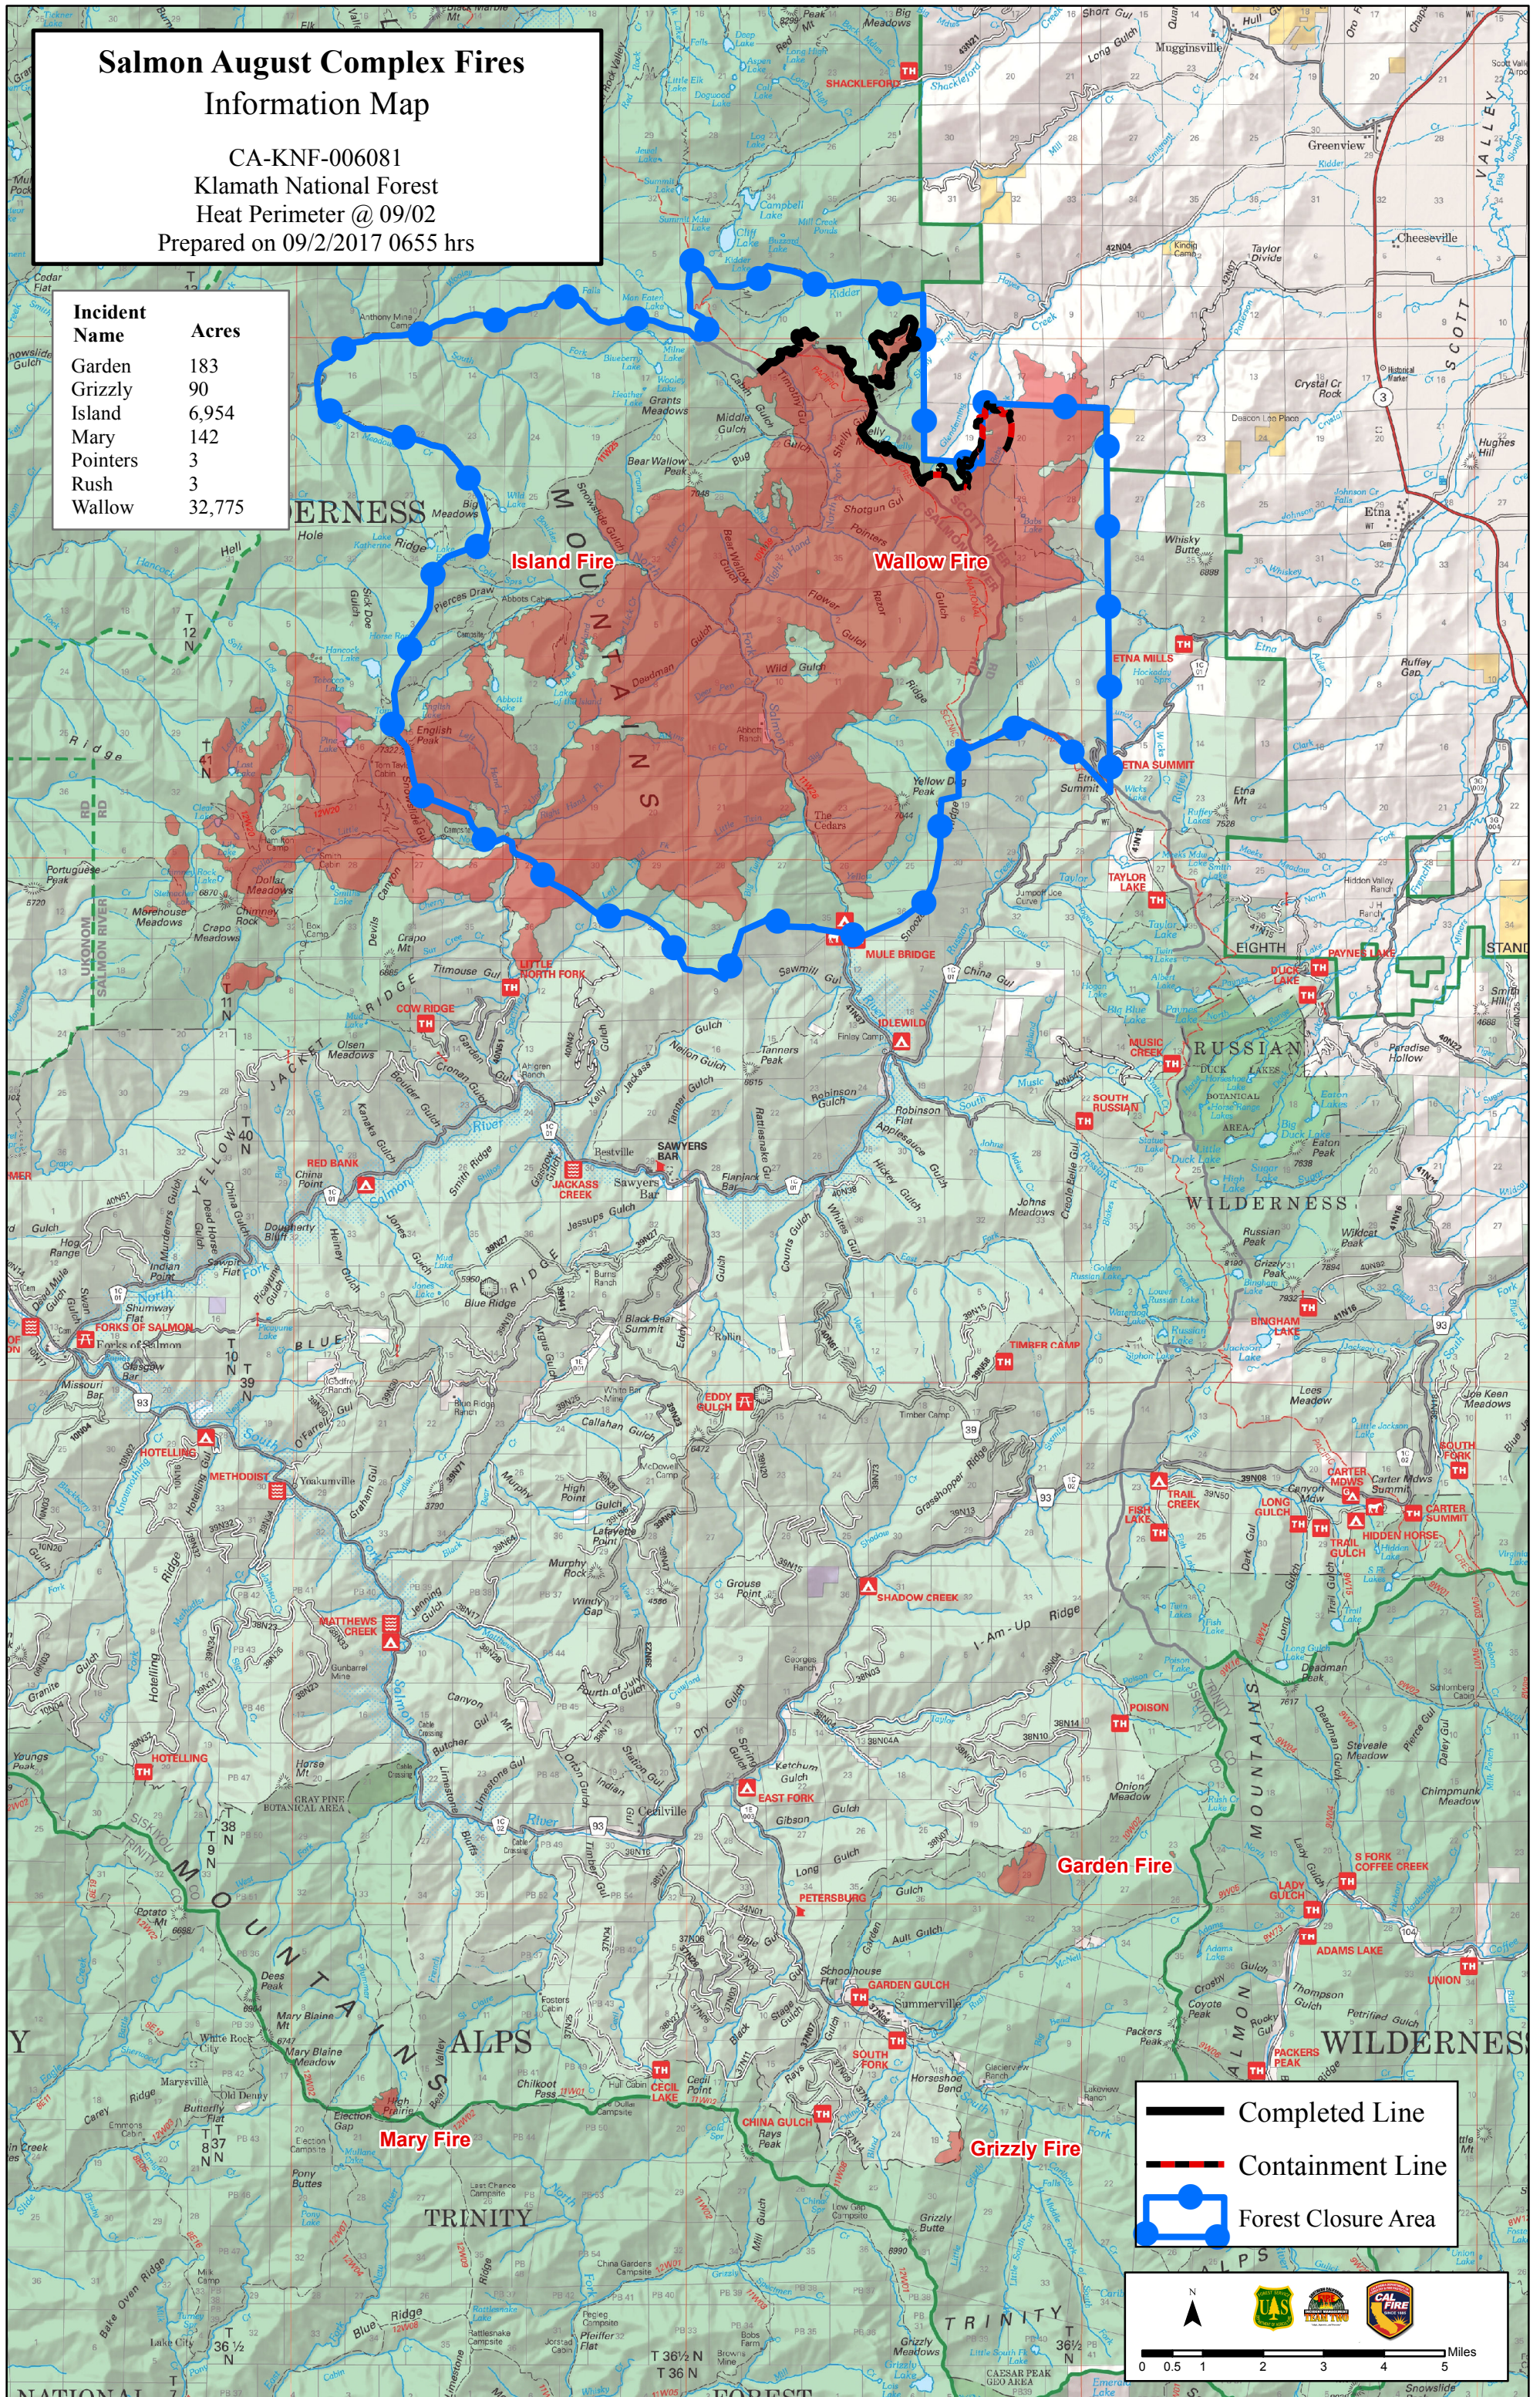

Salmon August Complex Fires Information Map

CA-KNF-006081
Klamath National Forest
Heat Perimeter @ 09/02
Prepared on 09/2/2017 0655 hrs

Incident Name	Acres
Garden	183
Grizzly	90
Island	6,954
Mary	142
Pointers	3
Rush	3
Wallow	32,775

-  Completed Line
-  Containment Line
-  Forest Closure Area

0 0.5 1 2 3 4 5 Miles