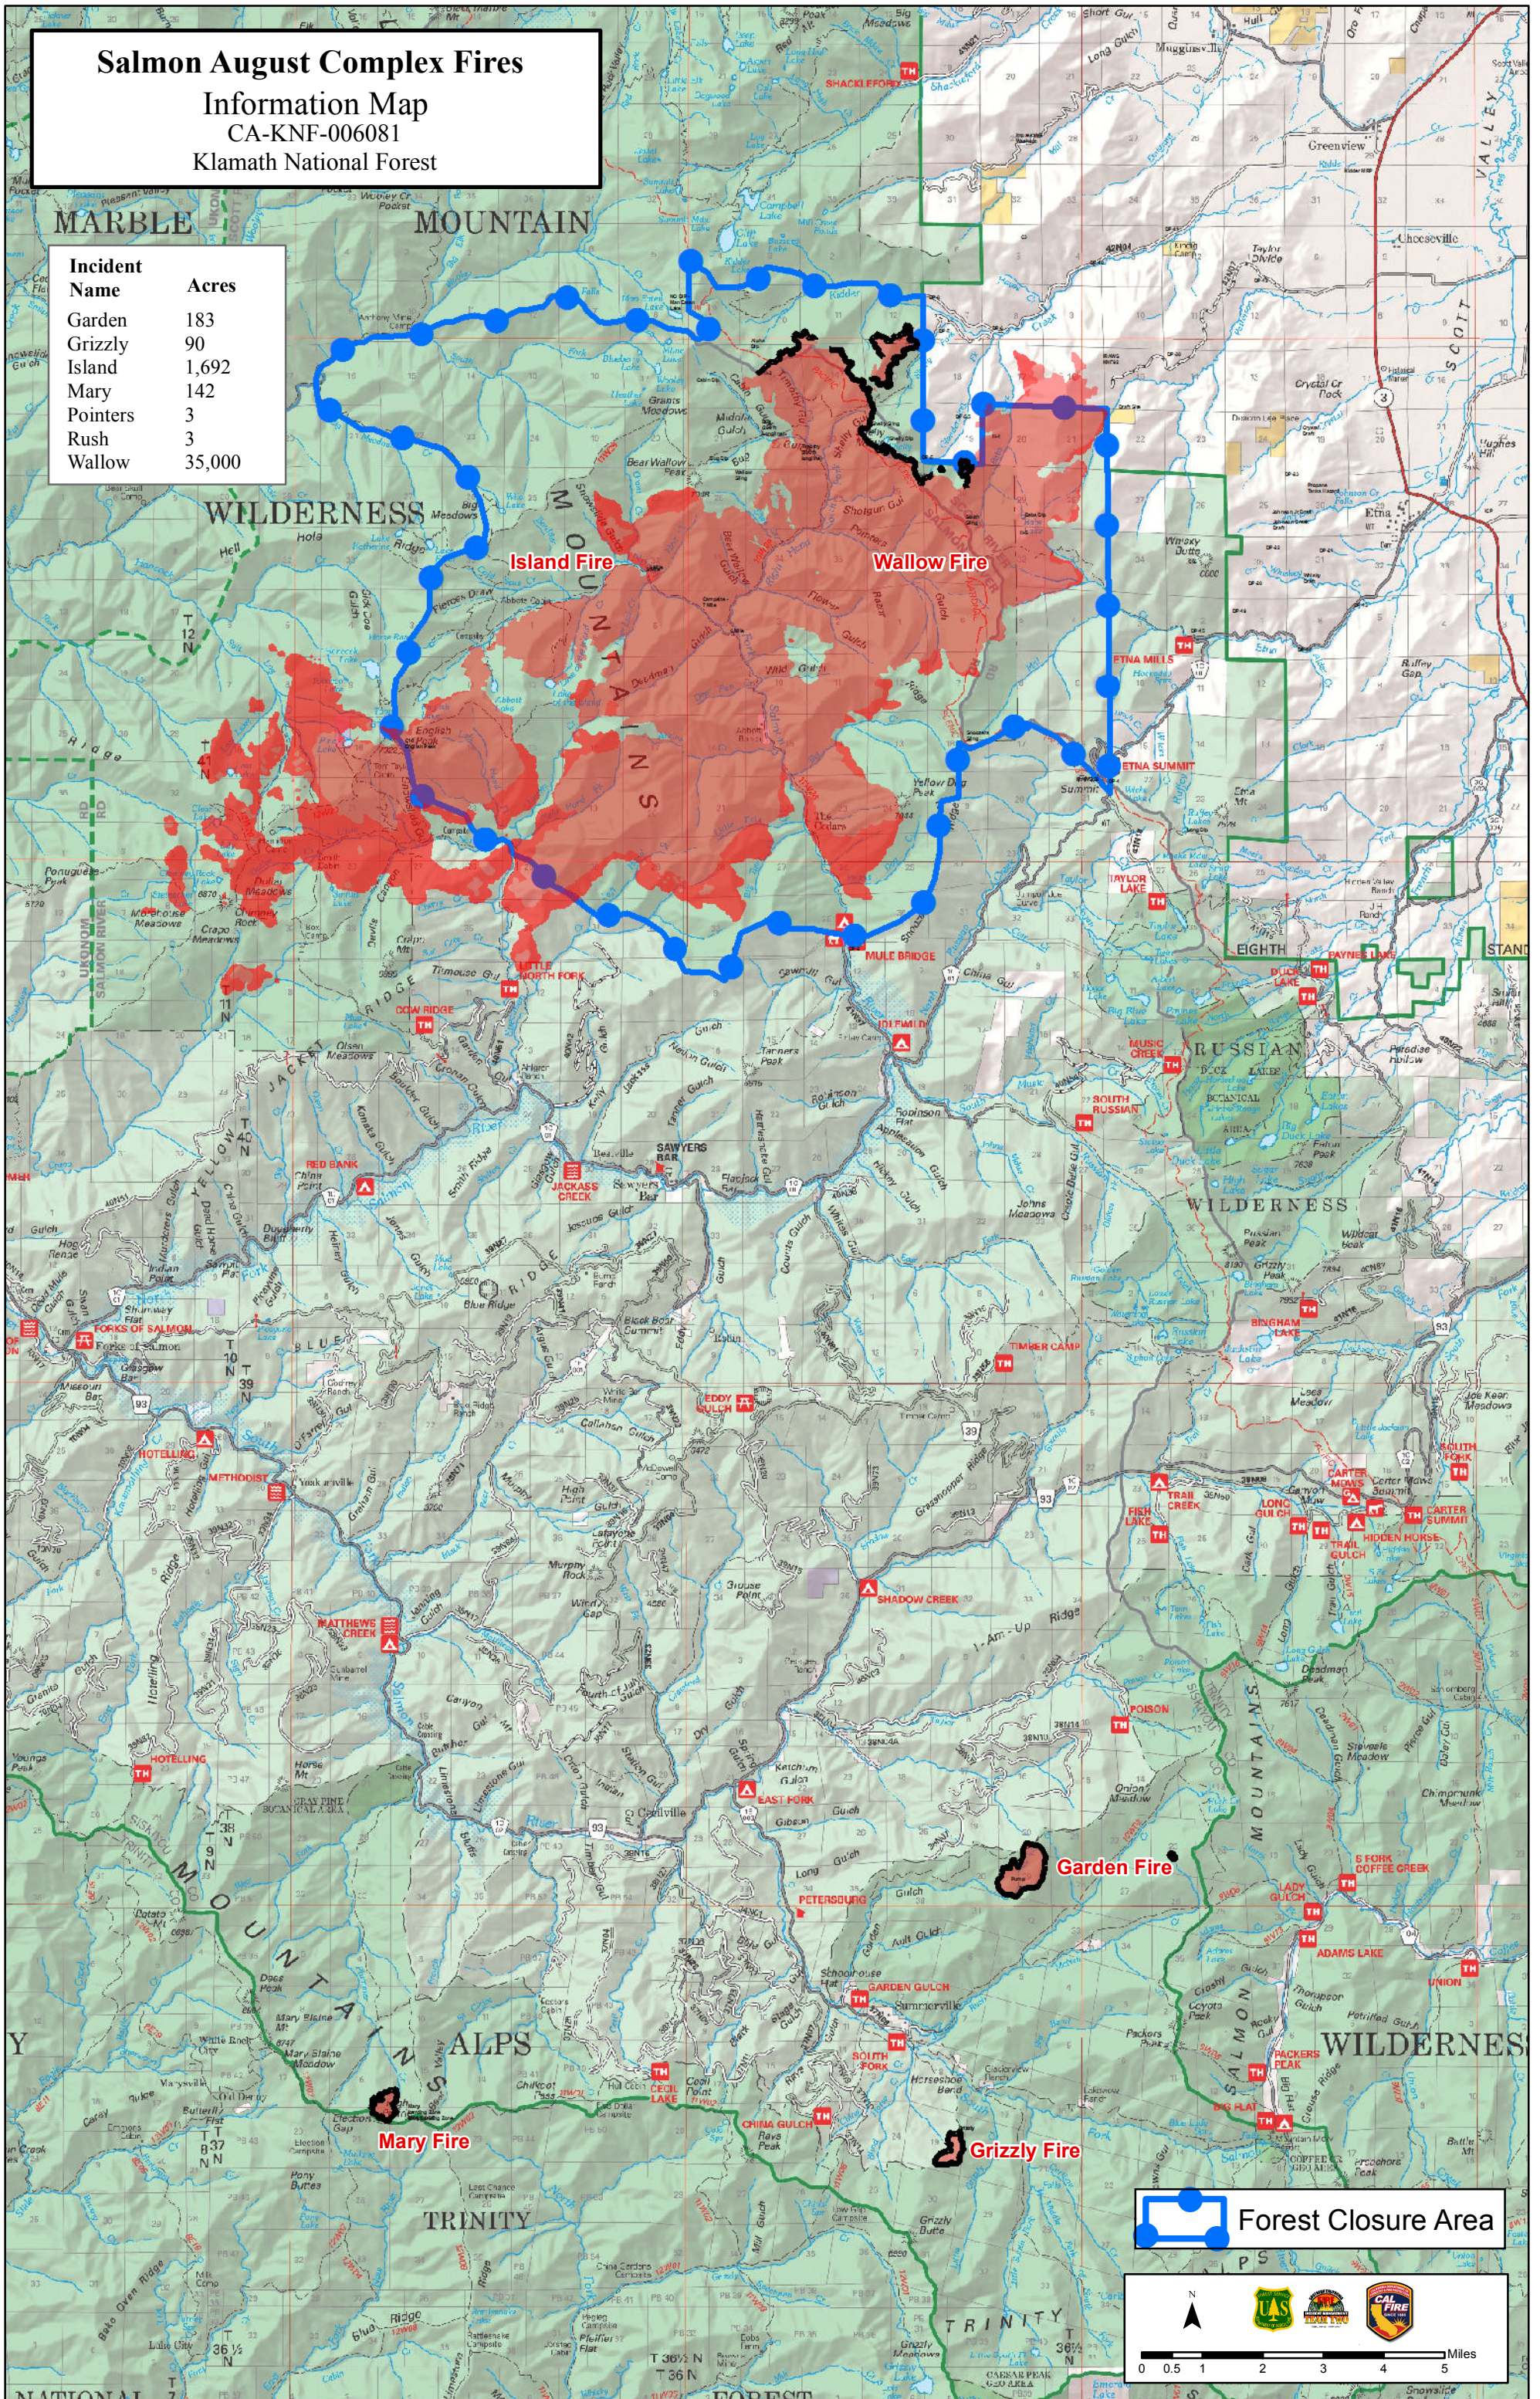

Salmon August Complex Fires

Information Map

CA-KNF-006081

Klamath National Forest

Incident Name	Acres
Garden	183
Grizzly	90
Island	1,692
Mary	142
Pointers	3
Rush	3
Wallow	35,000

 Forest Closure Area