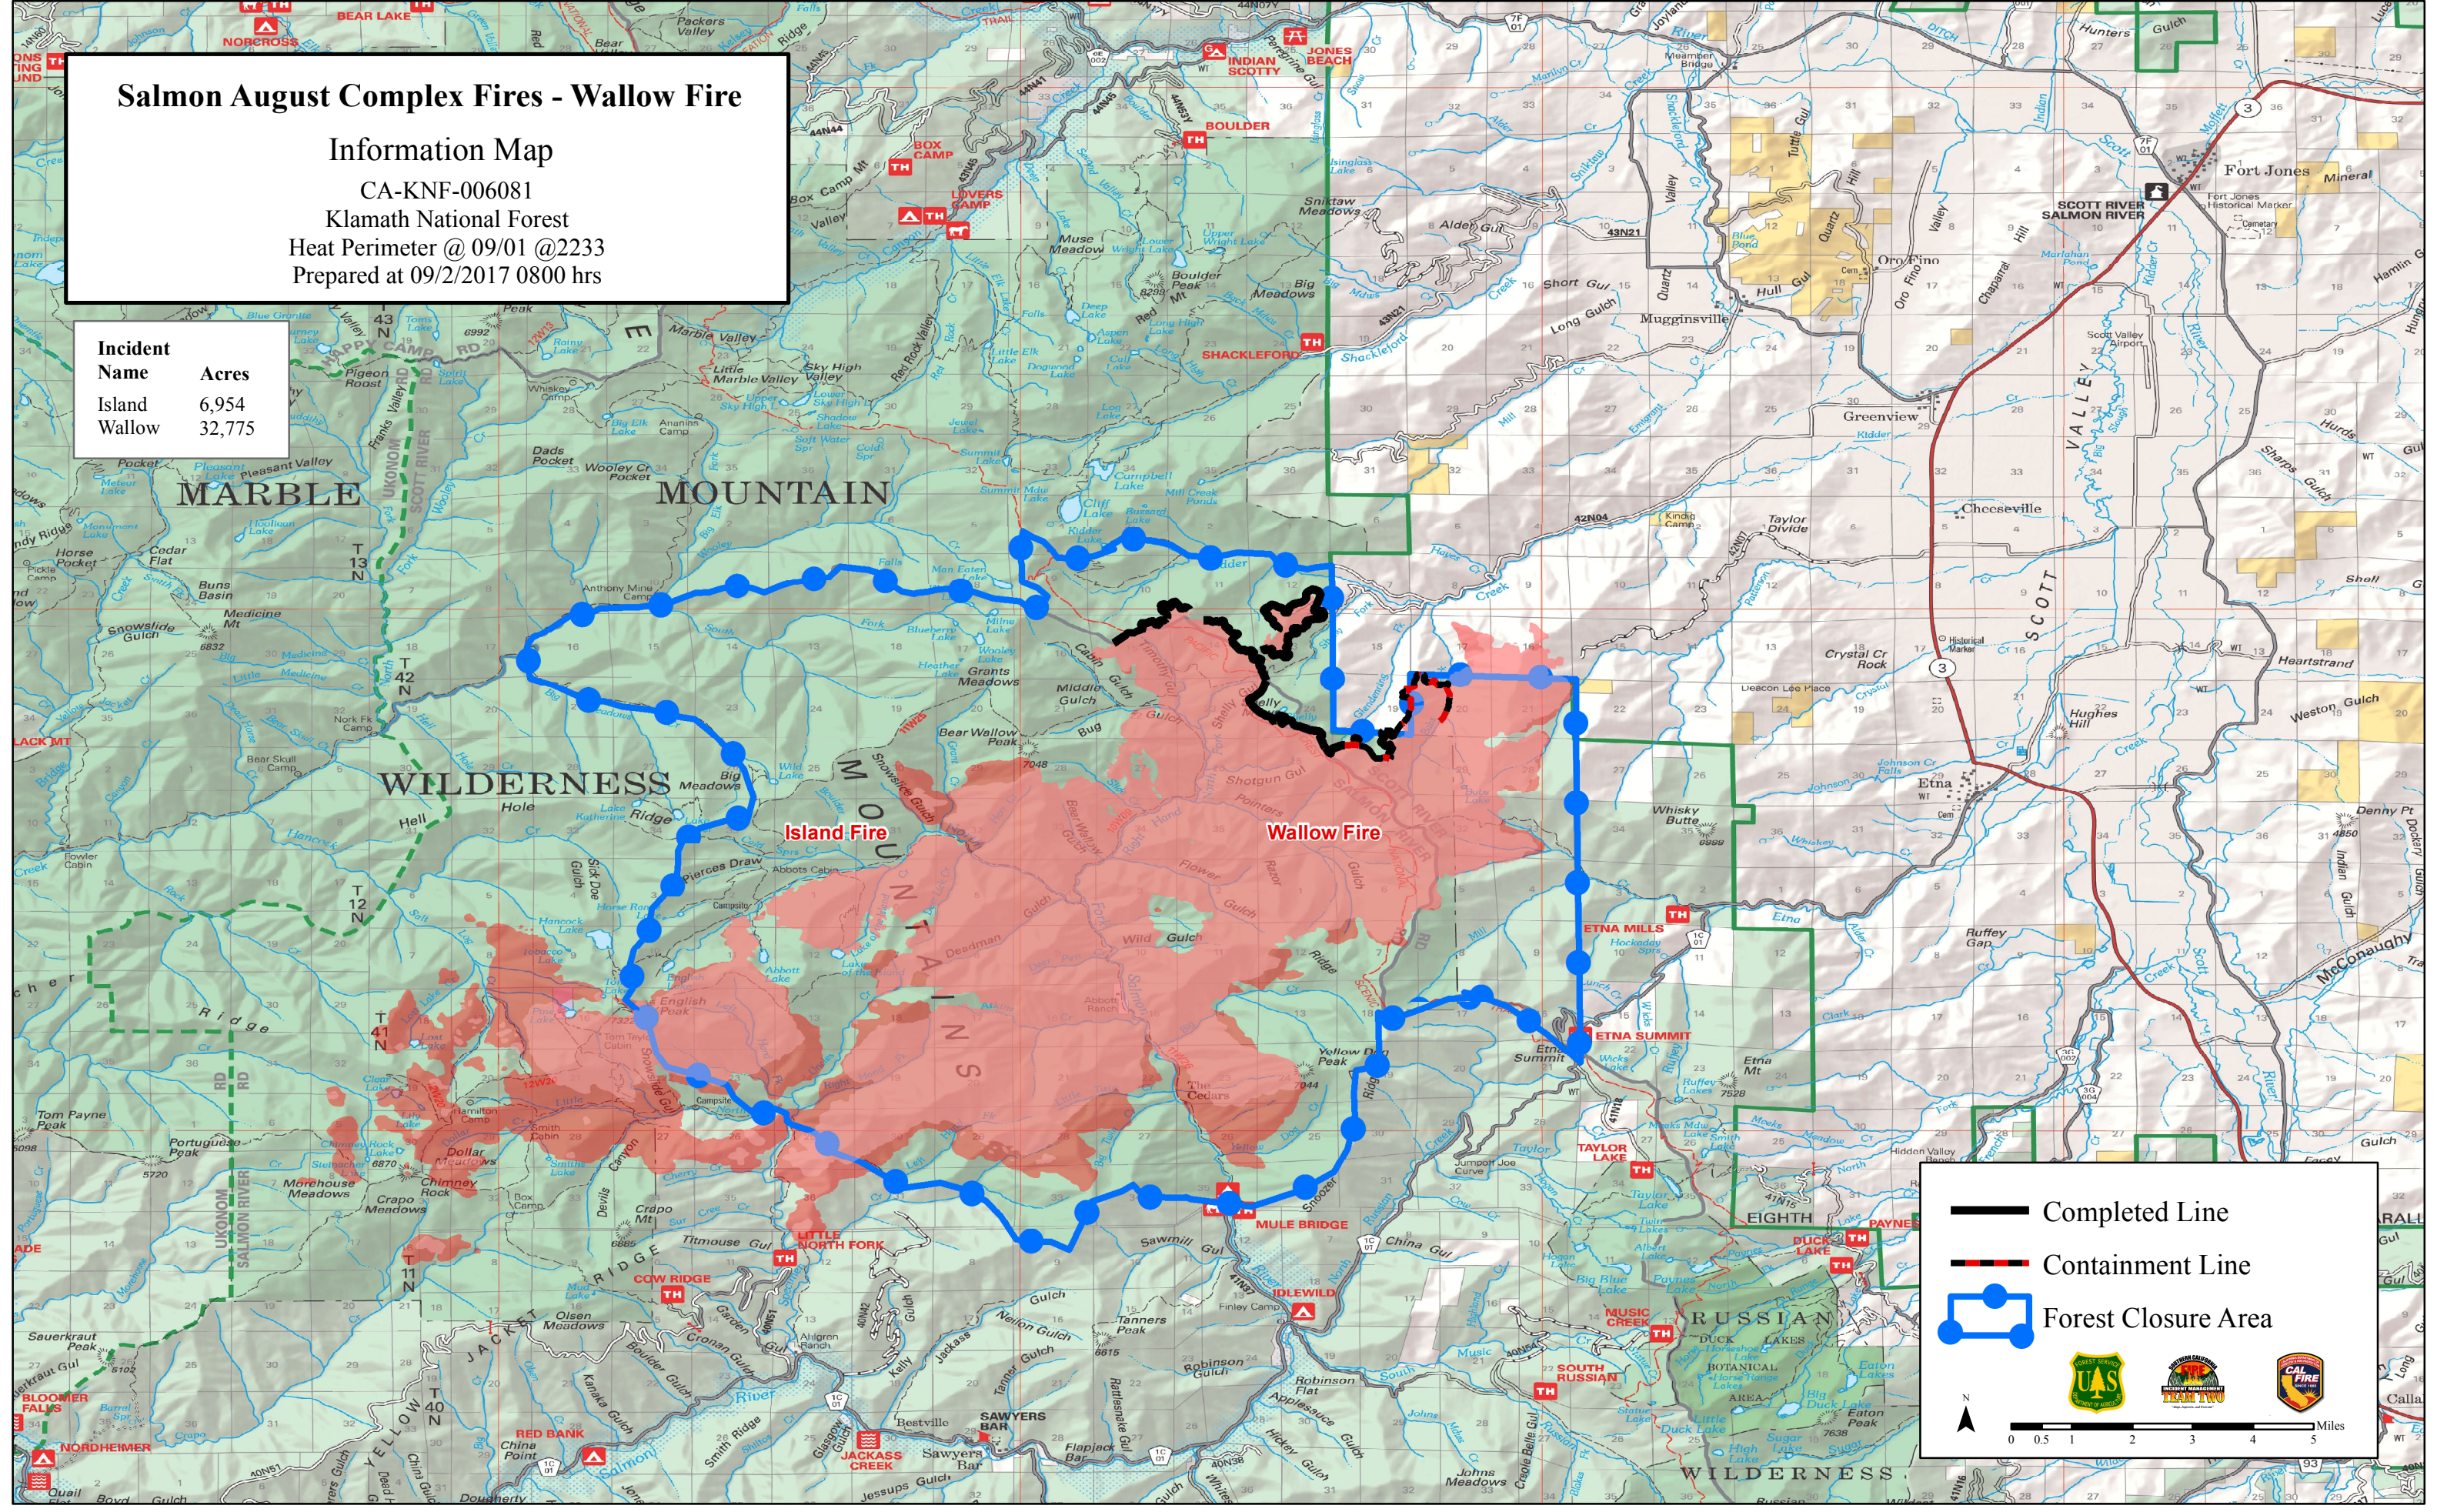

# Salmon August Complex Fires - Wallow Fire

## Information Map

CA-KNF-006081

Klamath National Forest

Heat Perimeter @ 09/01 @2233

Prepared at 09/2/2017 0800 hrs

Incident Name	Acres
Island	6,954
Wallow	32,775

— Completed Line  
- - - Containment Line  
[Blue line with circles] Forest Closure Area

0 0.5 1 2 3 4 5 Miles