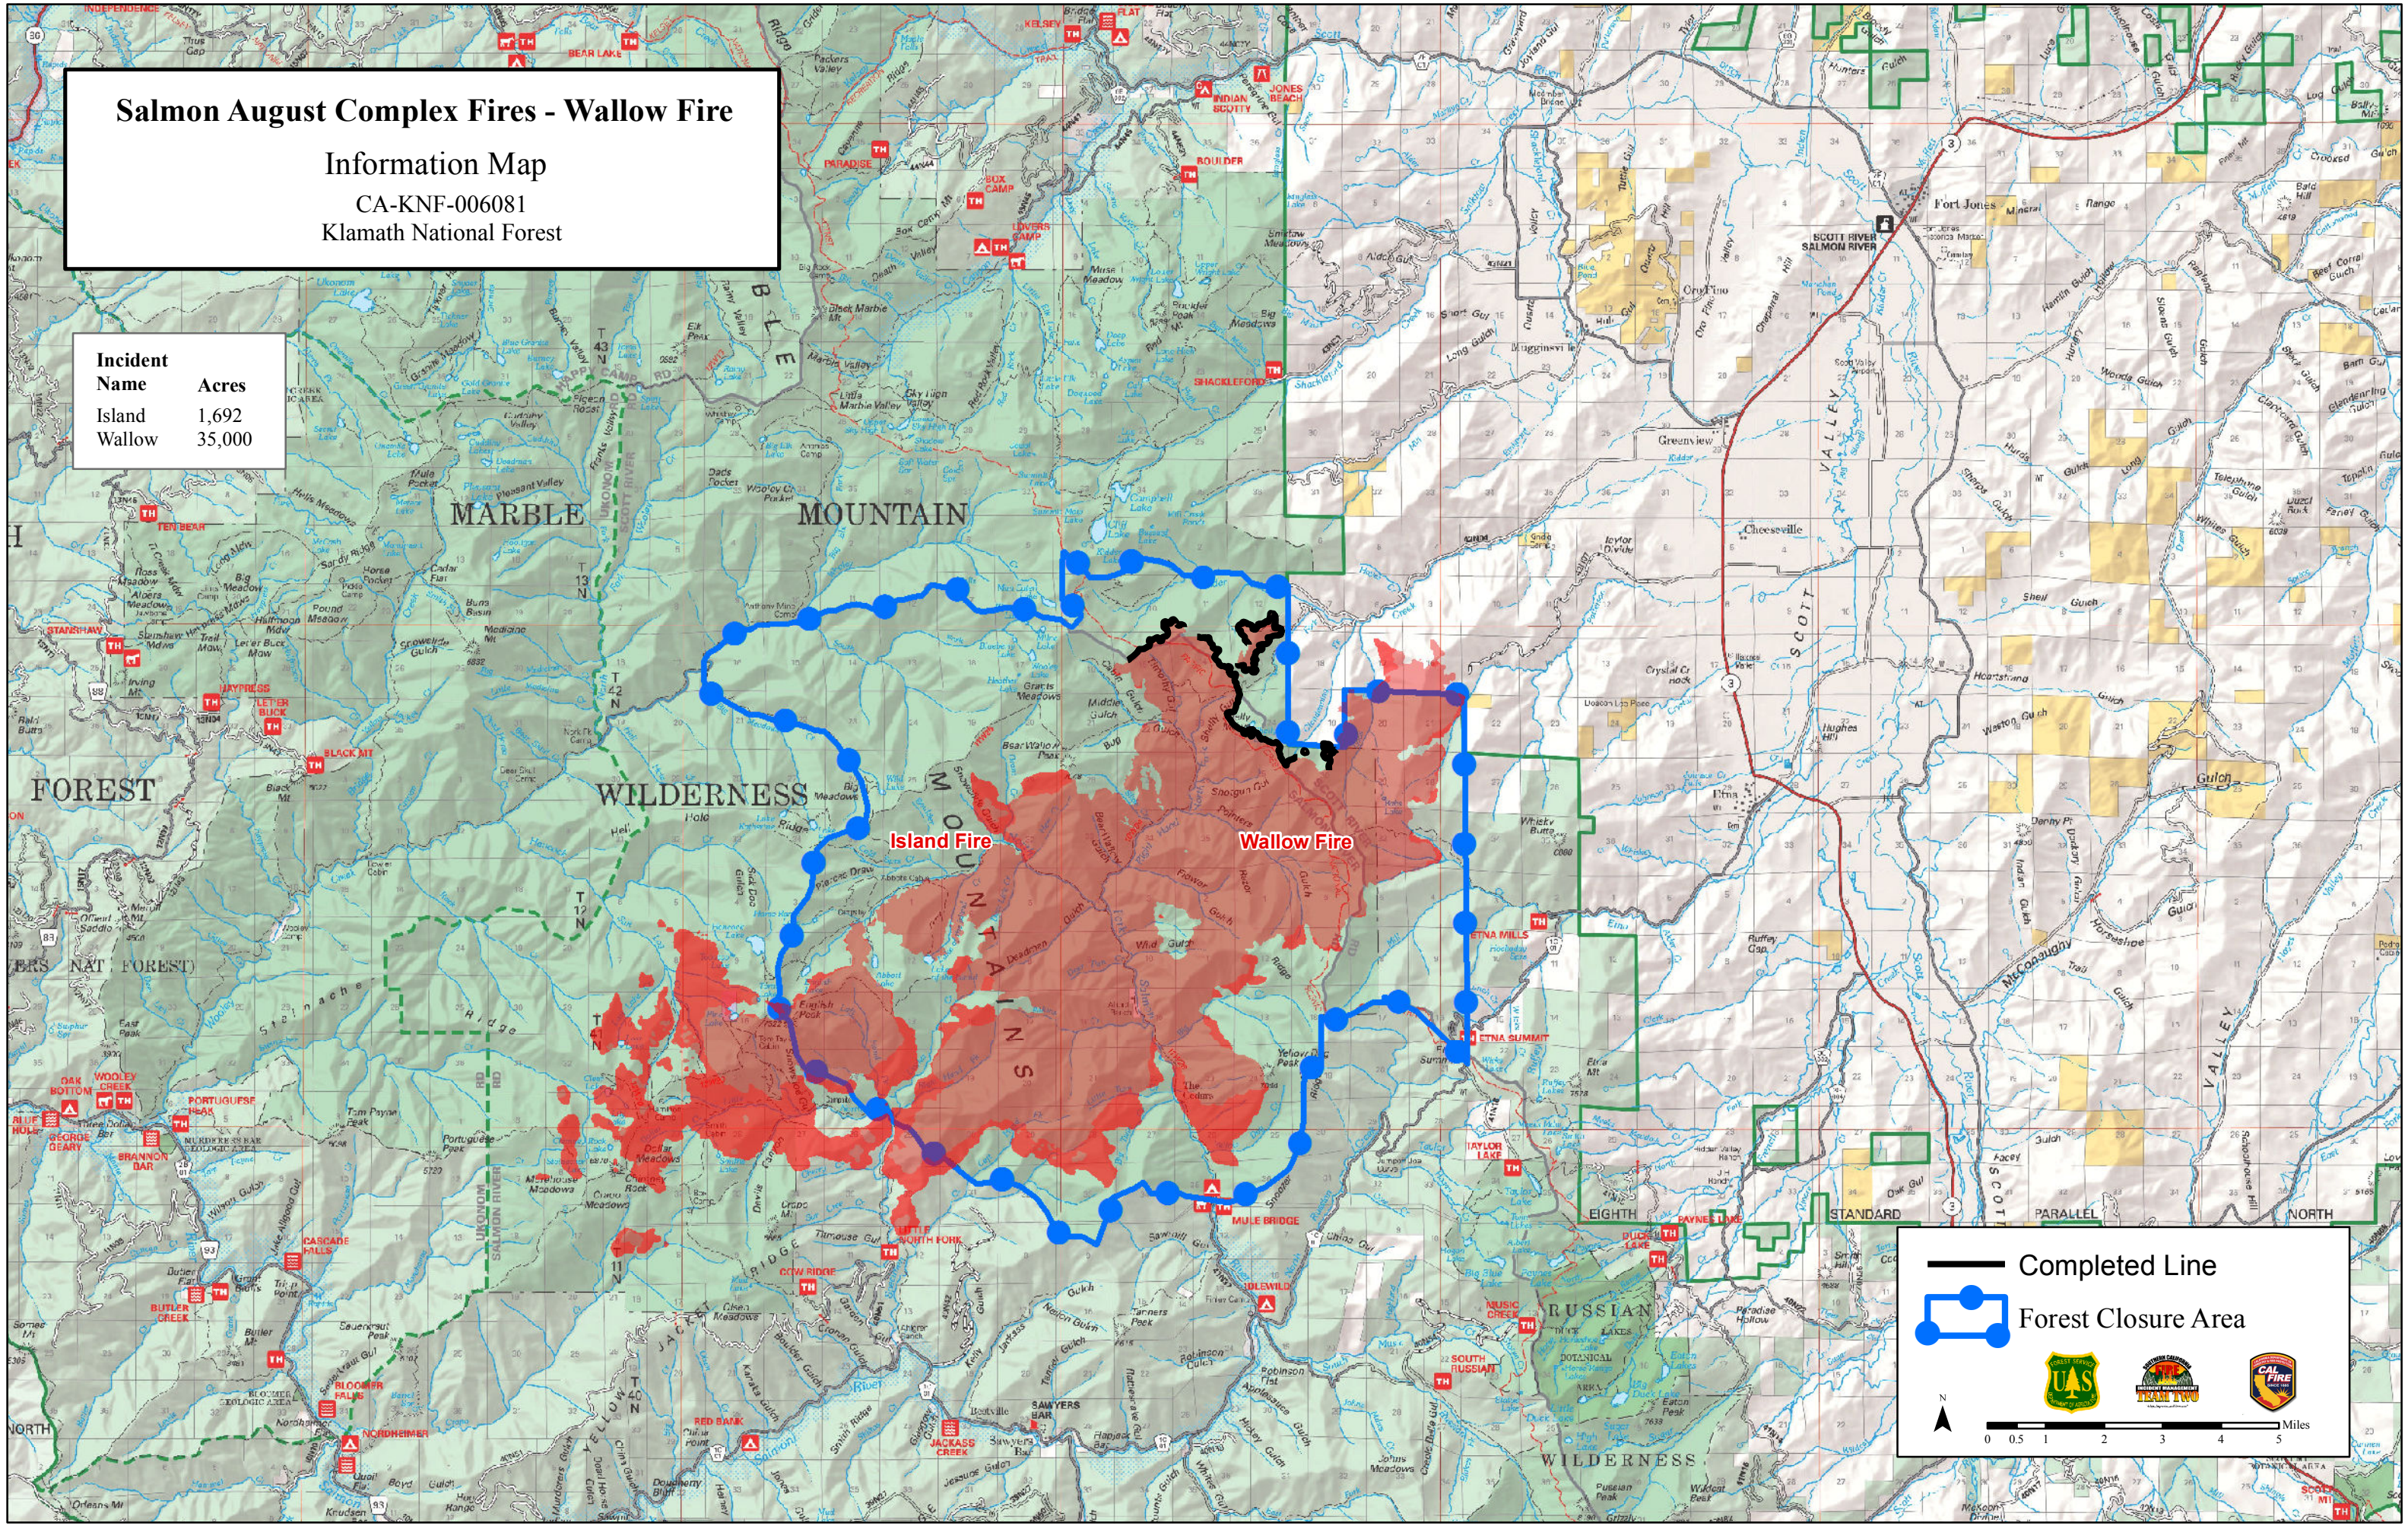

# Salmon August Complex Fires - Wallow Fire

## Information Map

CA-KNF-006081

Klamath National Forest

Incident Name	Acres
Island	1,692
Wallow	35,000

Island Fire

Wallow Fire

-  Completed Line
-  Forest Closure Area