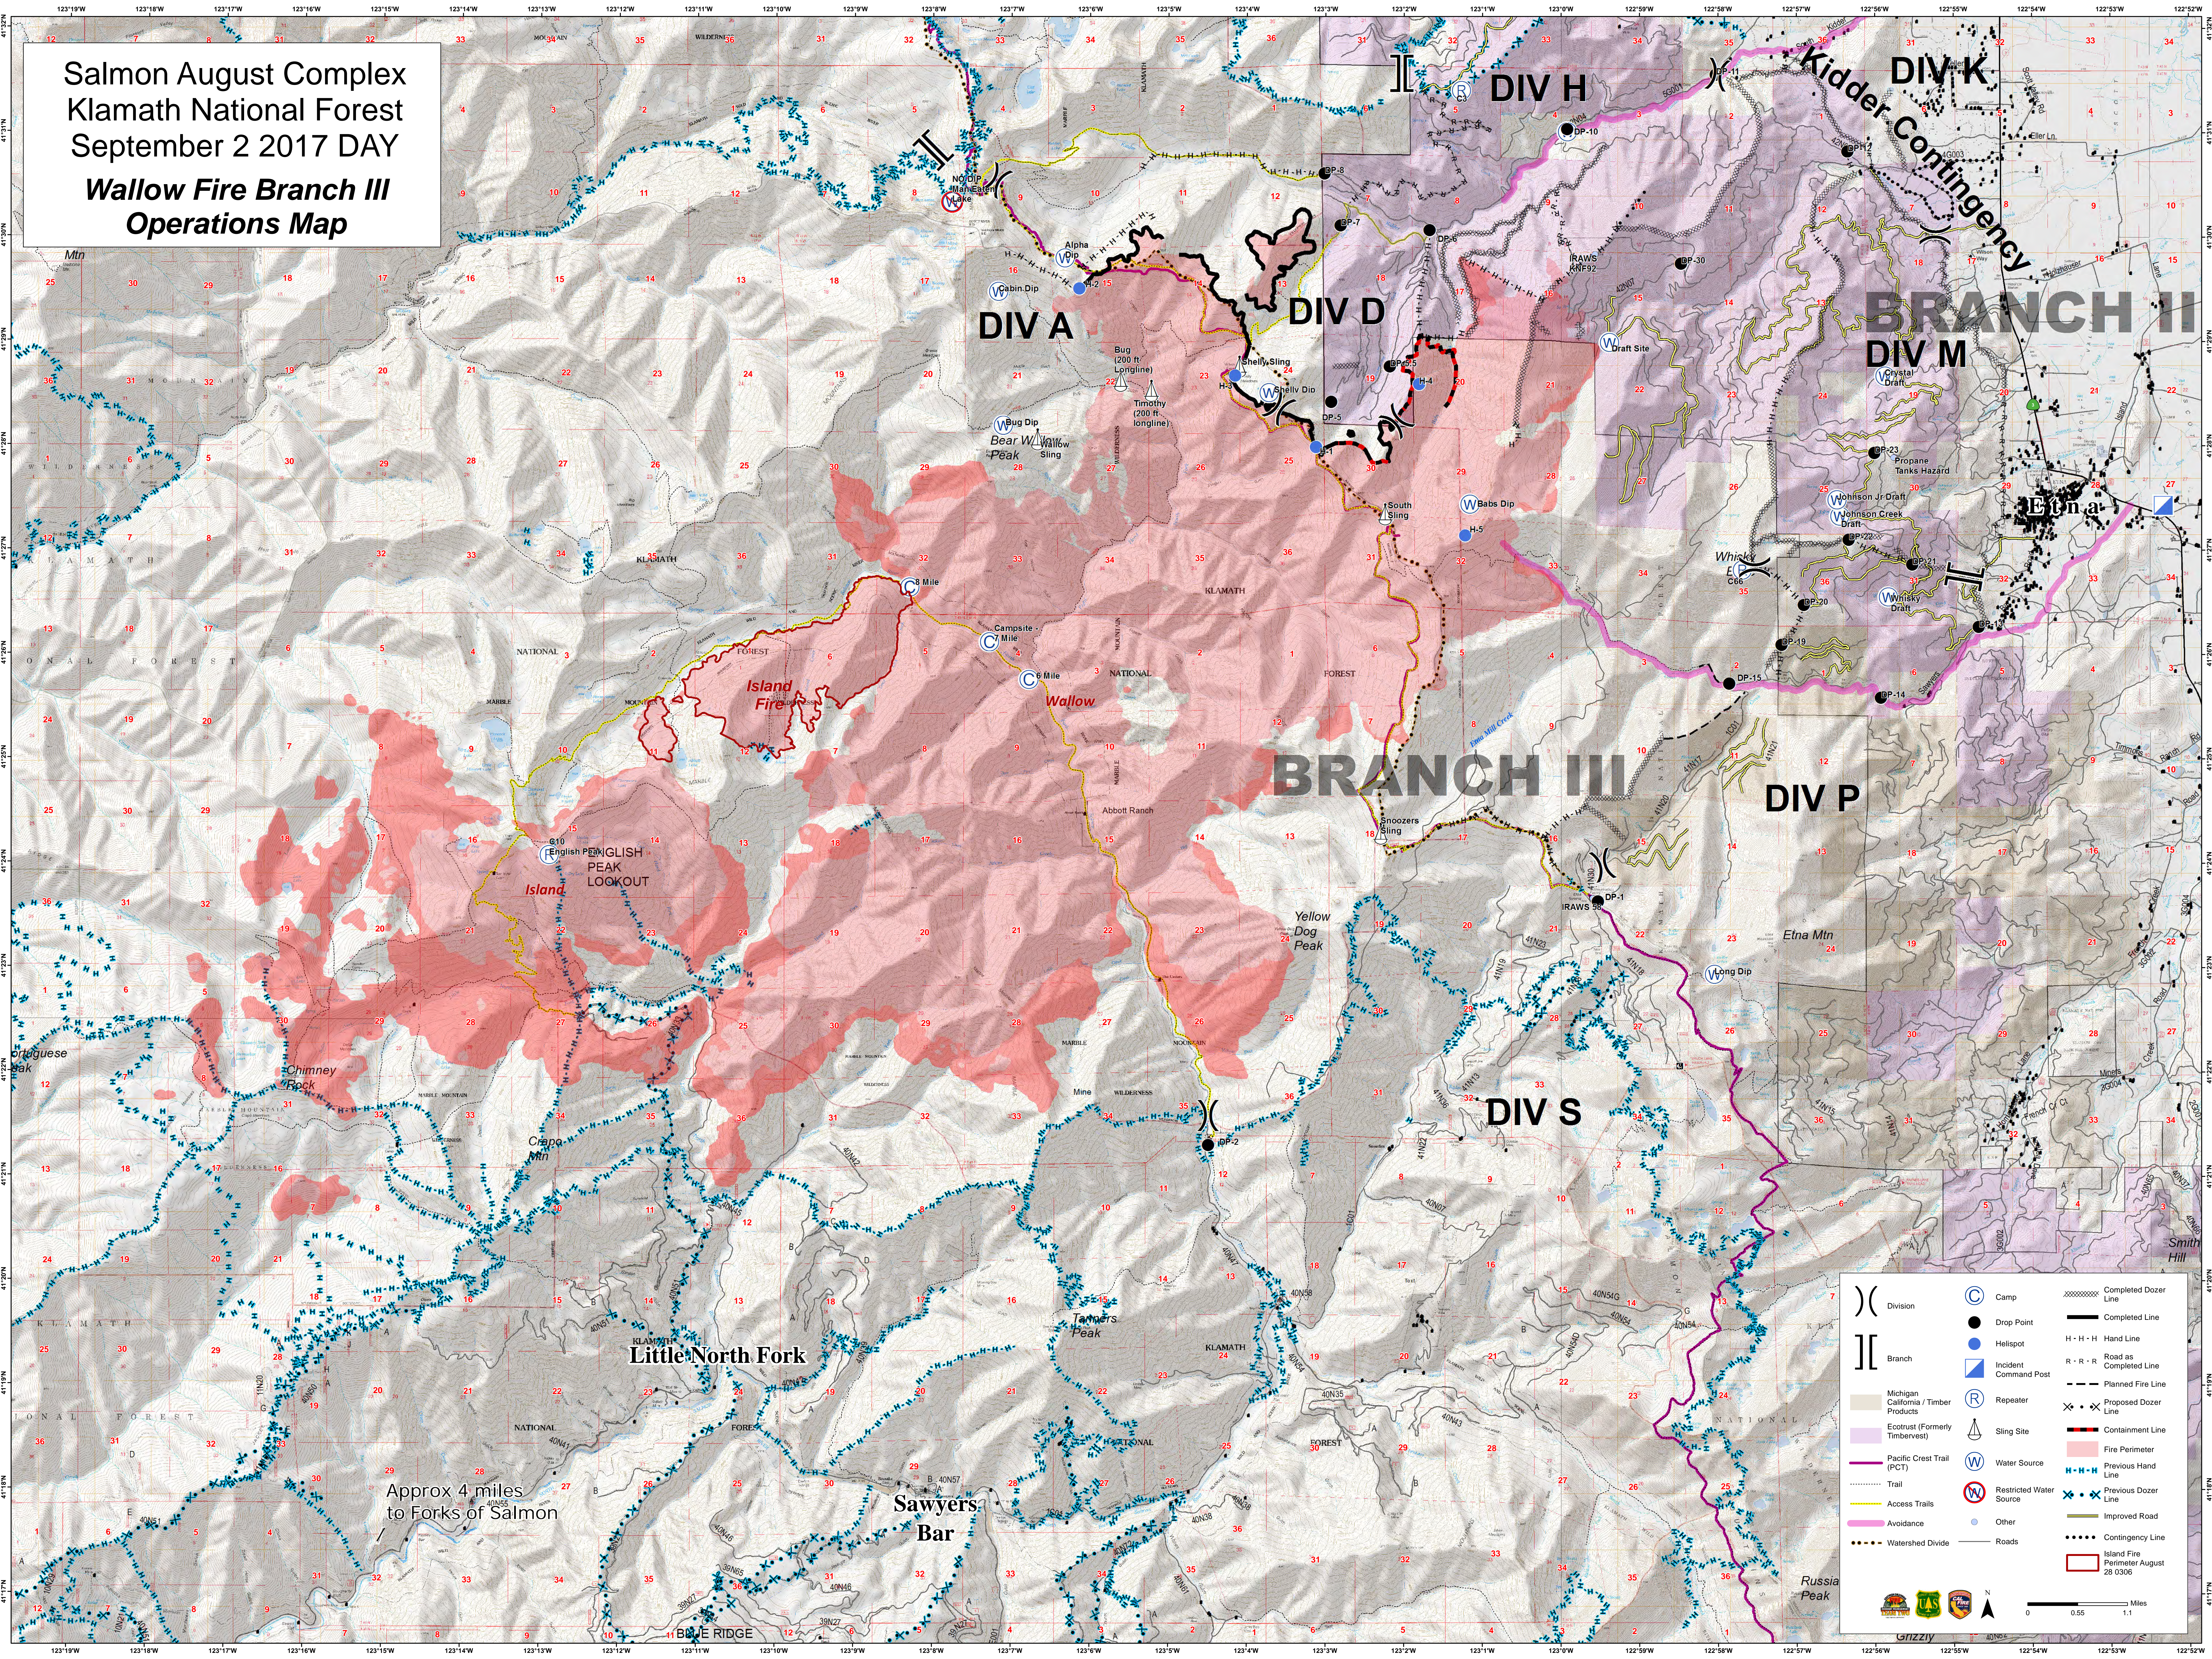

Salmon August Complex  
 Klamath National Forest  
 September 2 2017 DAY  
**Wallow Fire Branch III  
 Operations Map**

	Division		Camp		Completed Dozer Line
	Branch		Drop Point		Completed Line
	Michigan California / Timber Products		Helispot		Hand Line
	Ecotrust (Formerly Timberwest)		Incident Command Post		Road as Completed Line
	Pacific Crest Trail (PCT)		Repeater		Planned Fire Line
	Access Trails		Sling Site		Proposed Dozer Line
	Avoidance		Water Source		Containment Line
	Watershed Divide		Restricted Water Source		Fire Penimeter
			Other		Previous Hand Line
					Previous Dozer Line
					Improved Road
					Contingency Line
					Island Fire Perimeter August 28 0306

N  
 0 0.55 1.1 Miles  
 GRIZZLY

Approx 4 miles  
 to Forks of Salmon

Etna

Little North Fork

Sawyers  
 Bar

ENGLISH PEAK  
 LOOKOUT

Chimney  
 Rock

Crapp  
 Mtn

Tamers  
 Peak

Yellow  
 Dog Peak

Etna Mtn

Smith  
 Hill

Russia  
 Peak

Island  
 Fire

Wallow

BRANCH III

Cabin Dip

Bug Dip  
 Bear Wallow  
 Peak

Shelly Sling  
 Shelly Dip

DP-5

DP-4

DP-3

DP-2

DP-1