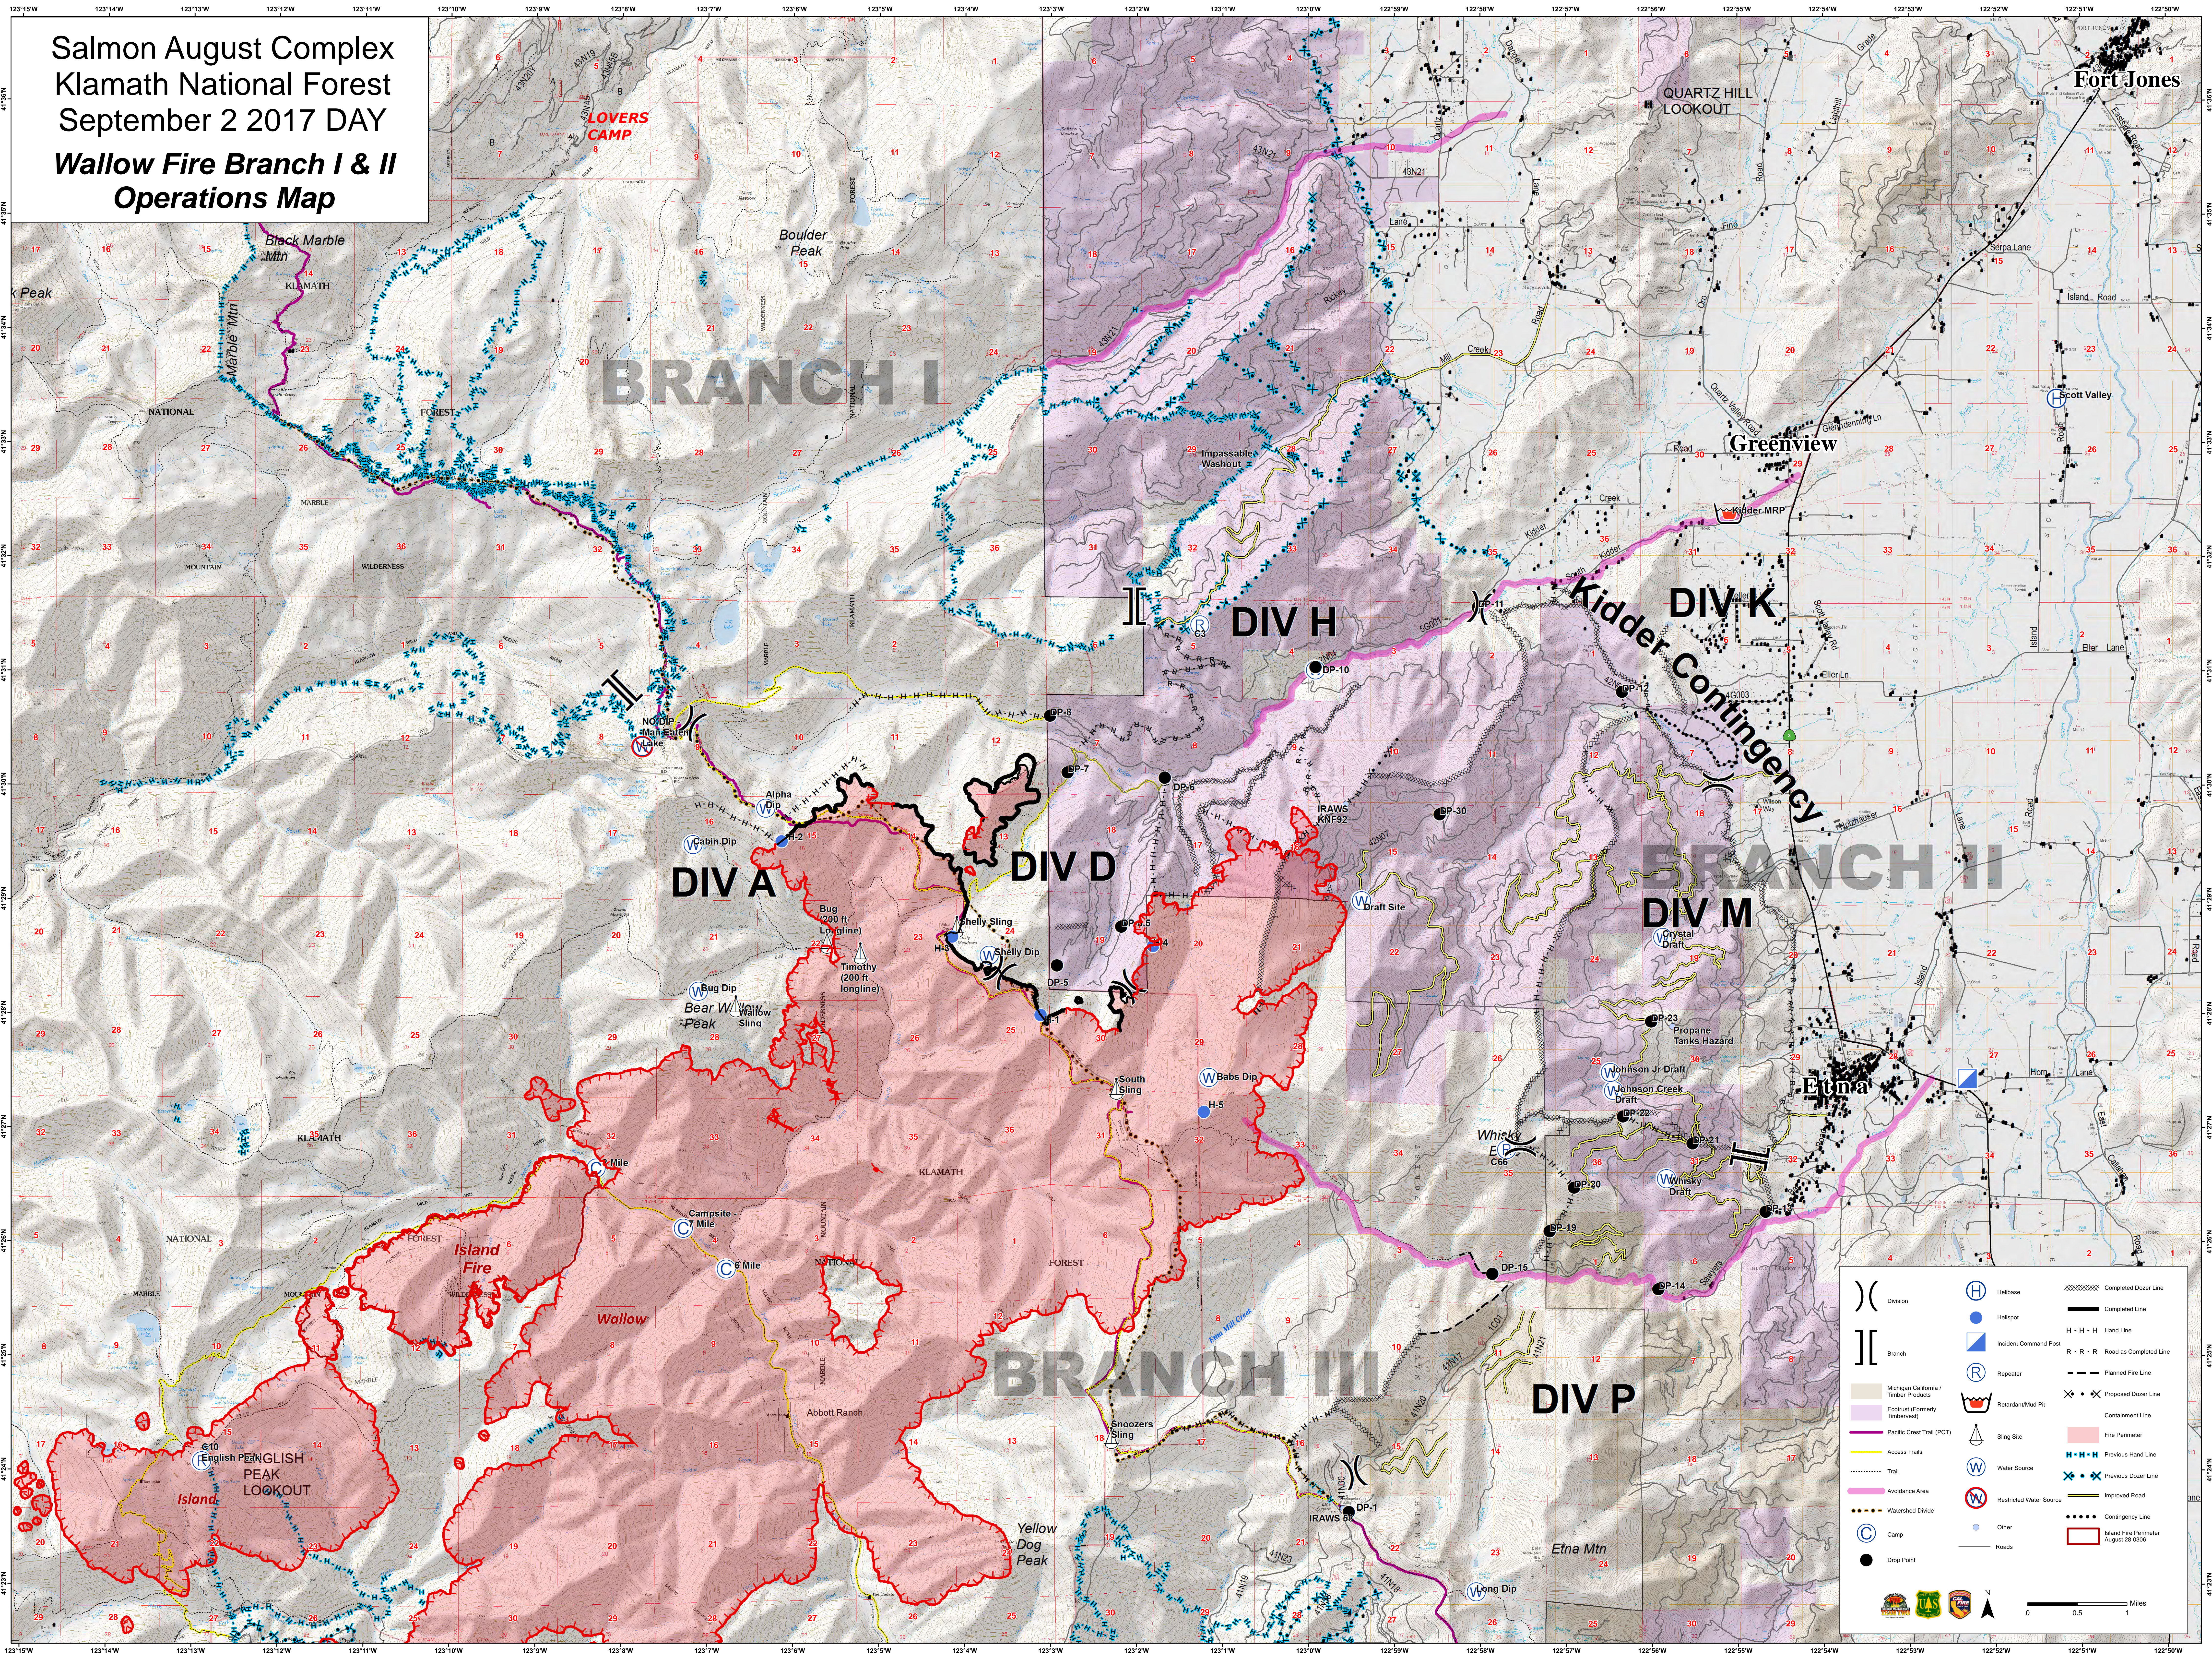

Salmon August Complex
 Klamath National Forest
 September 2 2017 DAY
**Wallow Fire Branch I & II
 Operations Map**

	Division		Helibase		Completed Dozer Line
	Branch		Helispot		Completed Line
	Michigan California / Timber Products		Incident Command Post		H-H-H Hand Line
	Ecotrust (Formerly Timberwest)		Repeater		R-R-R Road as Completed Line
	Pacific Crest Trail (PCT)		Retardant/Mud Pit		Planned Fire Line
	Access Trails		Sling Site		Proposed Dozer Line
	Avoidance Area		Water Source		Containment Line
	Watershed Divide		Restricted Water Source		Fire Perimeter
	Camp		Other		Previous Hand Line
	Drop Point		Road as Proposed Line		Previous Dozer Line
			Improved Road		Contingency Line
			Island Fire Perimeter August 28 0306		