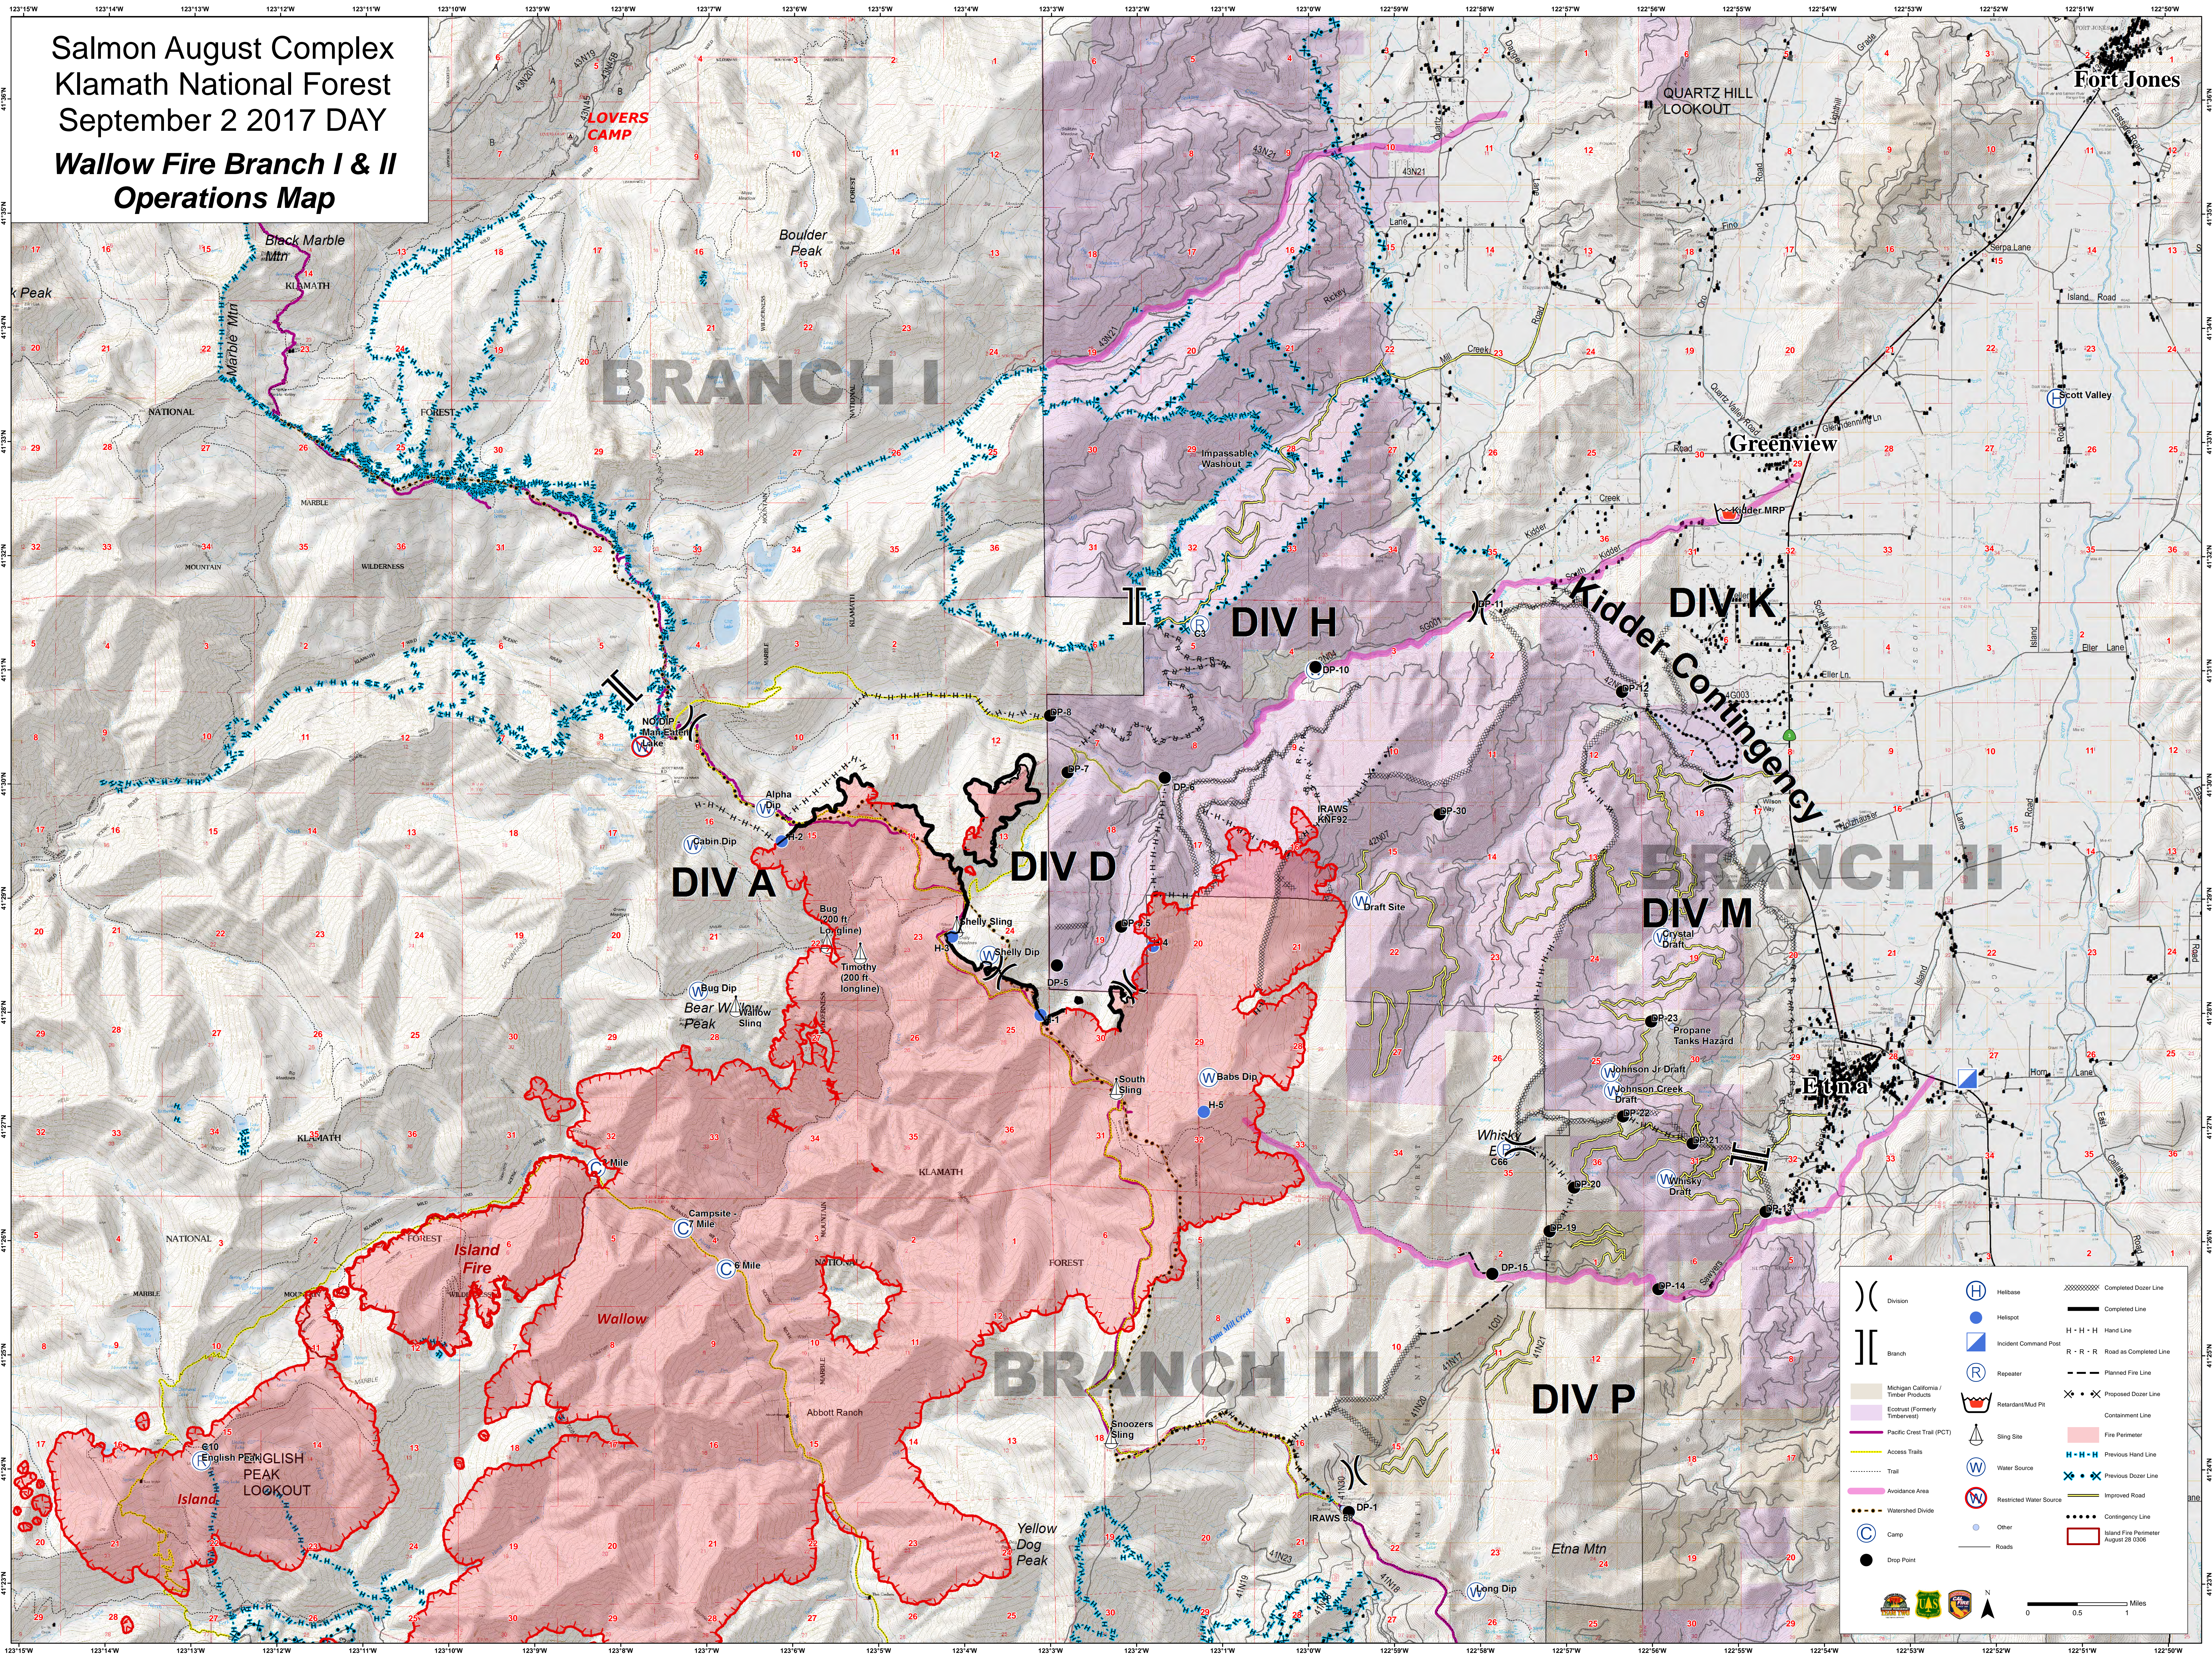

Salmon August Complex
 Klamath National Forest
 September 2 2017 DAY
**Wallow Fire Branch I & II
 Operations Map**

	Division		Helibase		Completed Dozer Line
	Branch		Helispot		Completed Line
	Michigan California / Timber Products		Incident Command Post		H-H-H Hand Line
	Ecotrust (Formerly Timberwest)		Repeater		R-R-R Road as Completed Line
	Pacific Crest Trail (PCT)		Retardant/Mud Pit		Planned Fire Line
	Access Trails		Sling Site		Proposed Dozer Line
	Avoidance Area		Water Source		Containment Line
	Watershed Divide		Restricted Water Source		Fire Perimeter
	Camp		Other		Previous Hand Line
	Drop Point		Roads		Previous Dozer Line
					Improved Road
					Contingency Line
					Island Fire Perimeter August 28 0306