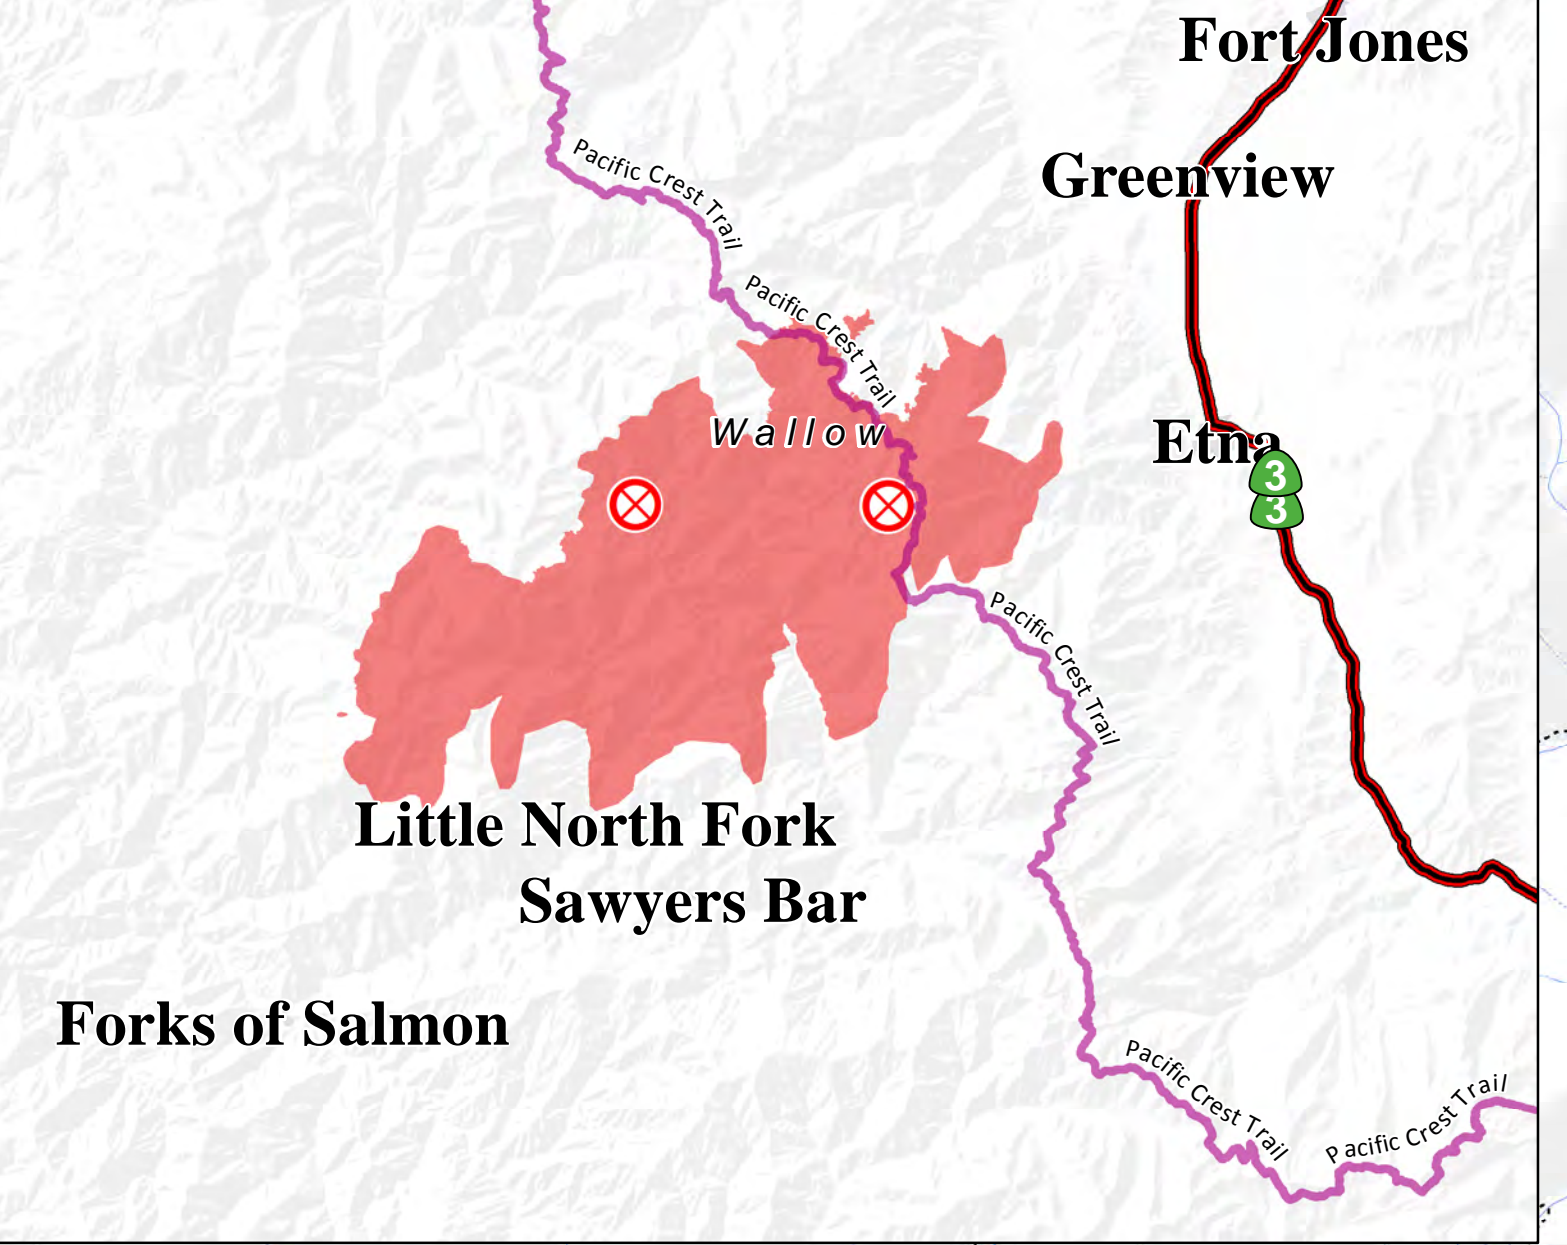

Salmon August Complex Fire Progression

Progression Map
 Salmon August Complex
 September 7, 2017

• 20170906 2052 Isolated Heat Sources	▲ Mountain Peak	— Major Roads
□ 20170906 2052 Heat Perimeter	— Pacific Crest Trail (PCT)	— Minor Roads
▨ 20170906 2052 Intense Heat	⋯ Trail	— Closed Roads
▤ 20170906 2052 Scattered Heat	— Intermittent Stream	
	— Perennial Stream	

PROGRESSION MAP With IR Heat Overlay

Salmon August Complex
September 7, 2017

PROGRESSION MAP
 Salmon August Complex
 September 7, 2017