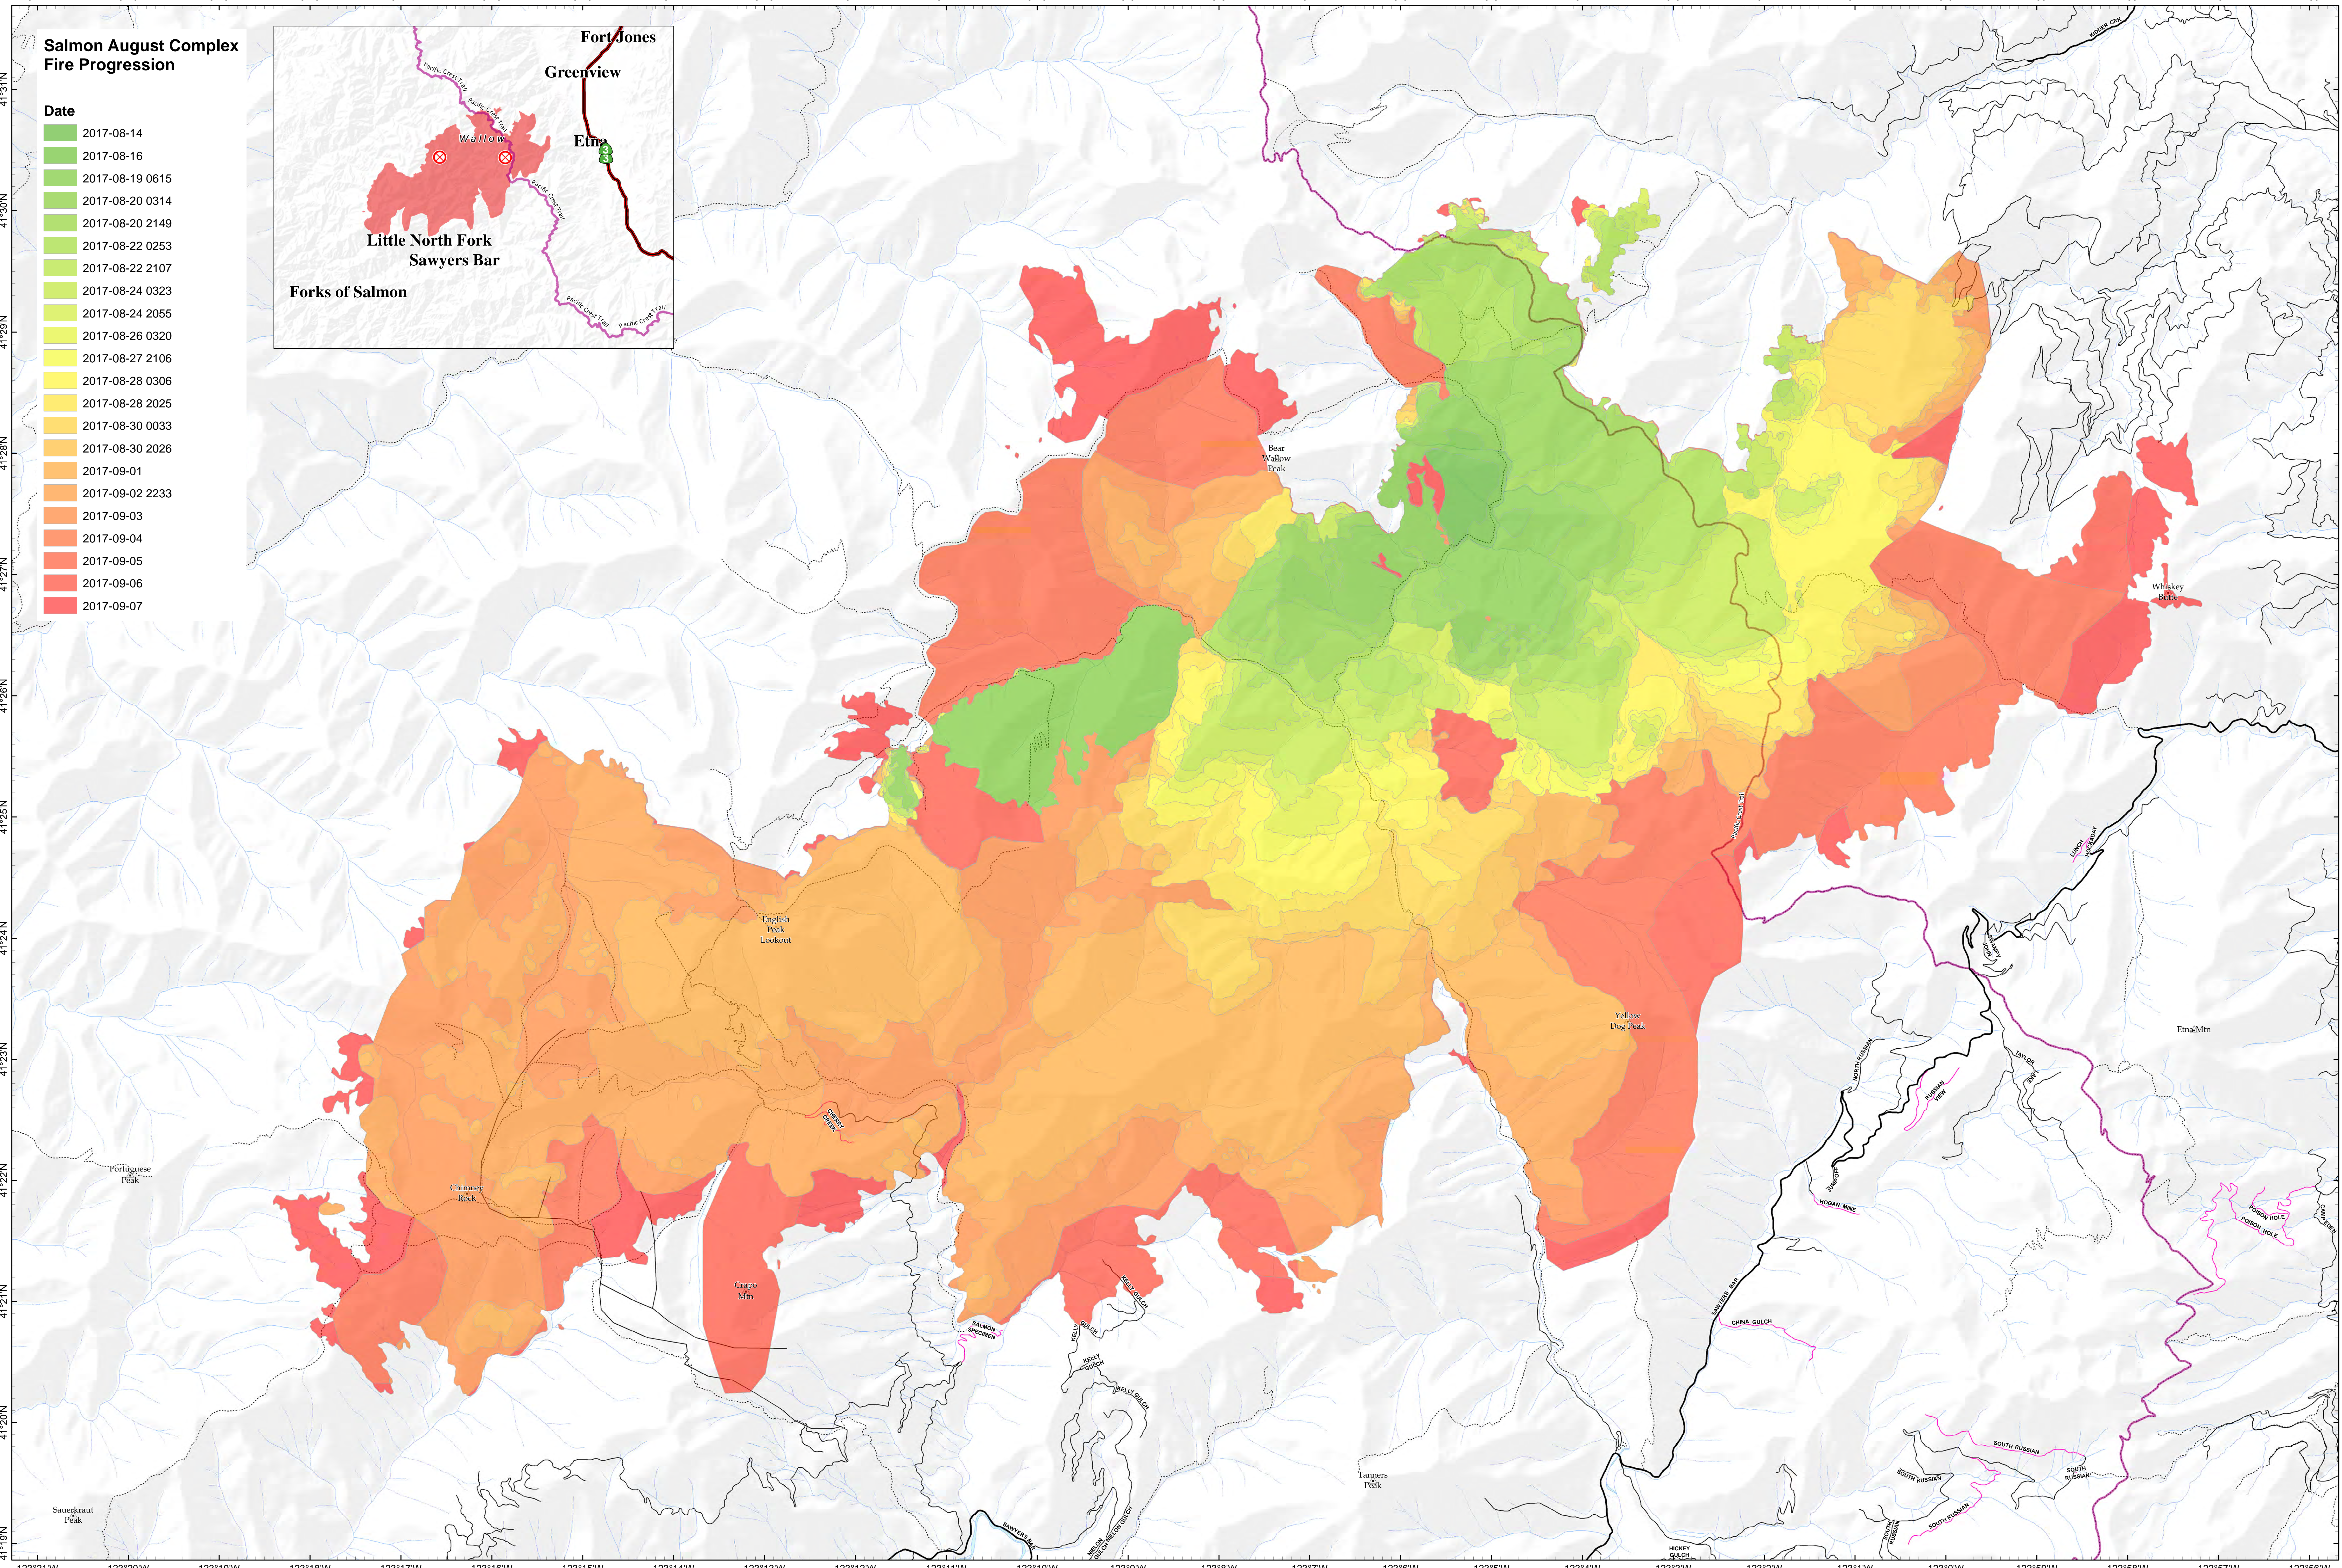

Salmon August Complex Fire Progression

Progression Map
 Salmon August Complex
 September 7, 2017

• 20170906 2052 Isolated Heat Sources	▲ Mountain Peak	— Major Roads
□ 20170906 2052 Heat Perimeter	— Pacific Crest Trail (PCT)	— Minor Roads
▨ 20170906 2052 Intense Heat	⋯ Trail	— Closed Roads
▤ 20170906 2052 Scattered Heat	— Intermittent Stream	
	— Perennial Stream	

PROGRESSION MAP With IR Heat Overlay

Salmon August Complex
September 7, 2017

PROGRESSION MAP
 Salmon August Complex
 September 7, 2017