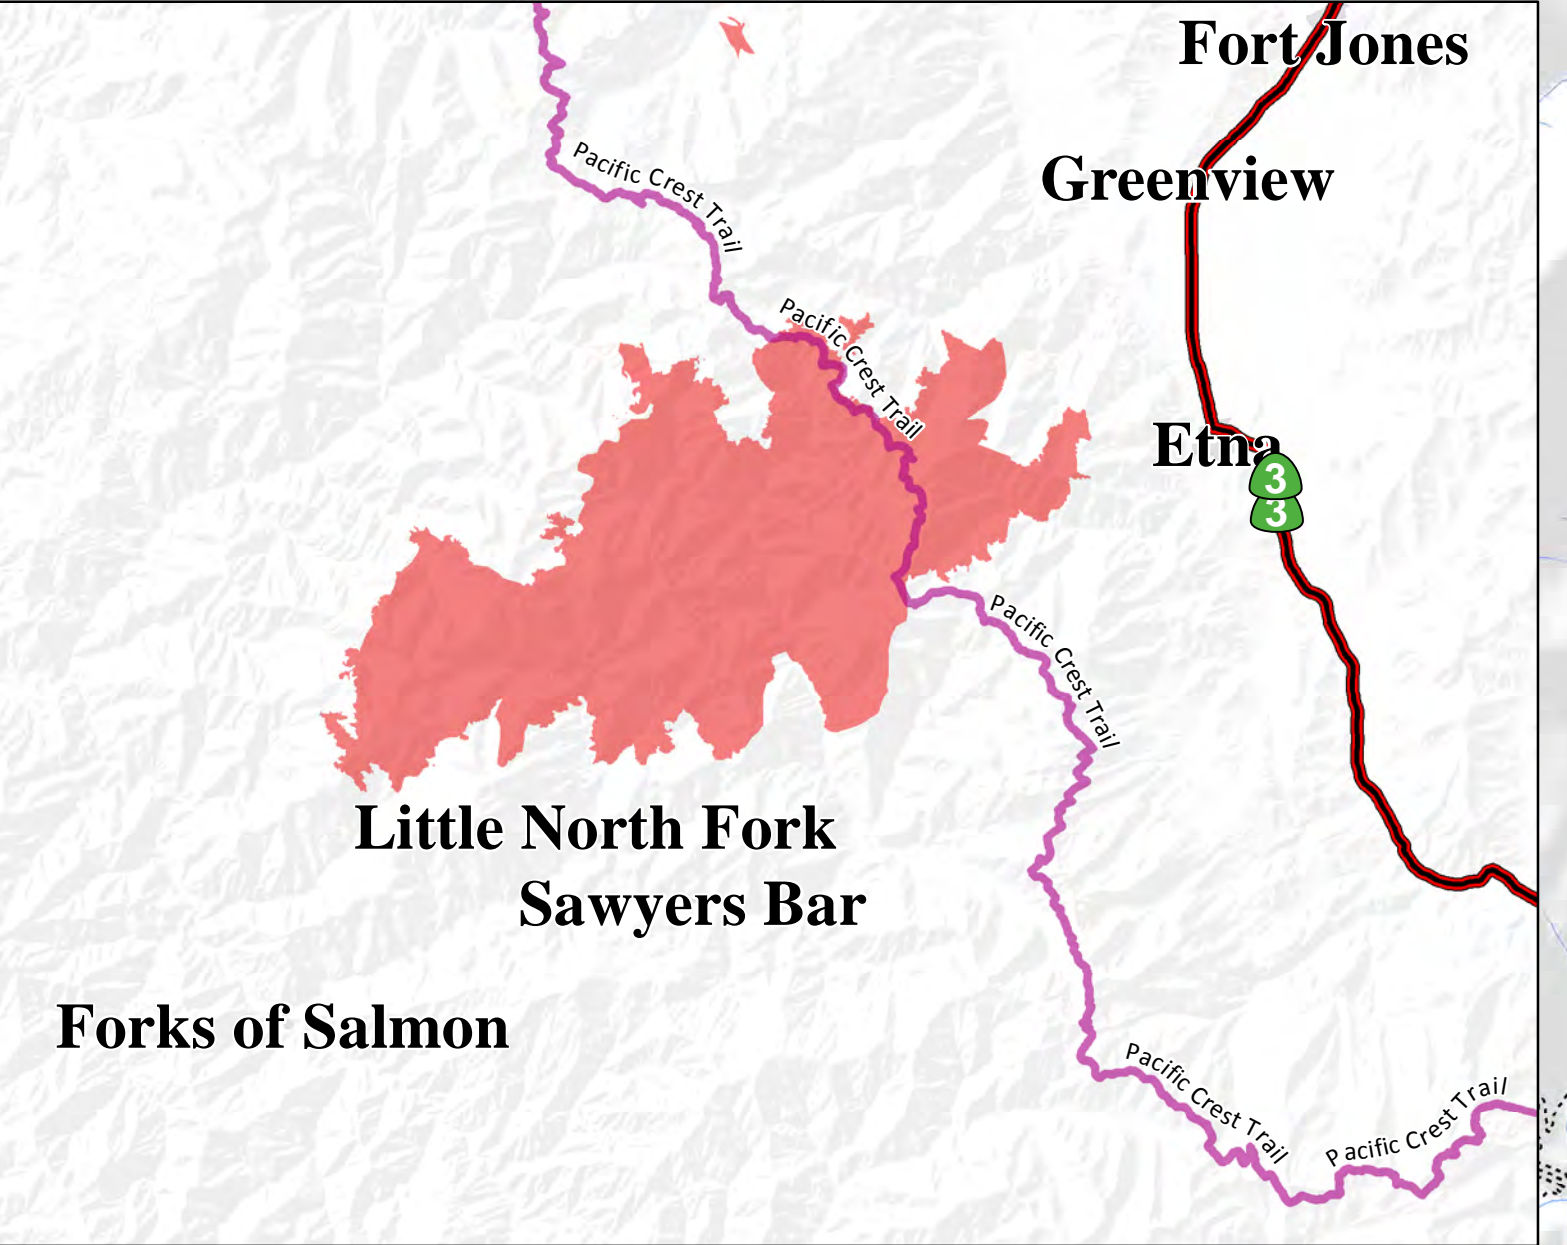

Salmon August Complex Fire Progression

- Date**
- 2017-08-14
 - 2017-08-16
 - 2017-08-19 0615
 - 2017-08-20 0314
 - 2017-08-20 2149
 - 2017-08-22 0253
 - 2017-08-22 2107
 - 2017-08-24 0323
 - 2017-08-24 2055
 - 2017-08-26 0320
 - 2017-08-27 2106
 - 2017-08-28 0306
 - 2017-08-28 2025
 - 2017-08-30 0033
 - 2017-08-30 2026
 - 2017-09-01
 - 2017-09-02 2233
 - 2017-09-03
 - 2017-09-04
 - 2017-09-05
 - 2017-09-06
 - 2017-09-07
 - 2017-09-08
 - 2017-09-09

Progression Map
 Salmon August Complex
 September 9, 2017

- Mountain Peak
- Intermittent Stream
- Major Roads
- Pacific Crest Trail (PCT)
- Perennial Stream
- Minor Roads
- Trail
- Closed Roads

PROGRESSION MAP
 Salmon August Complex
 September 9, 2017

PROGRESSION MAP
 Salmon August Complex
 September 9, 2017