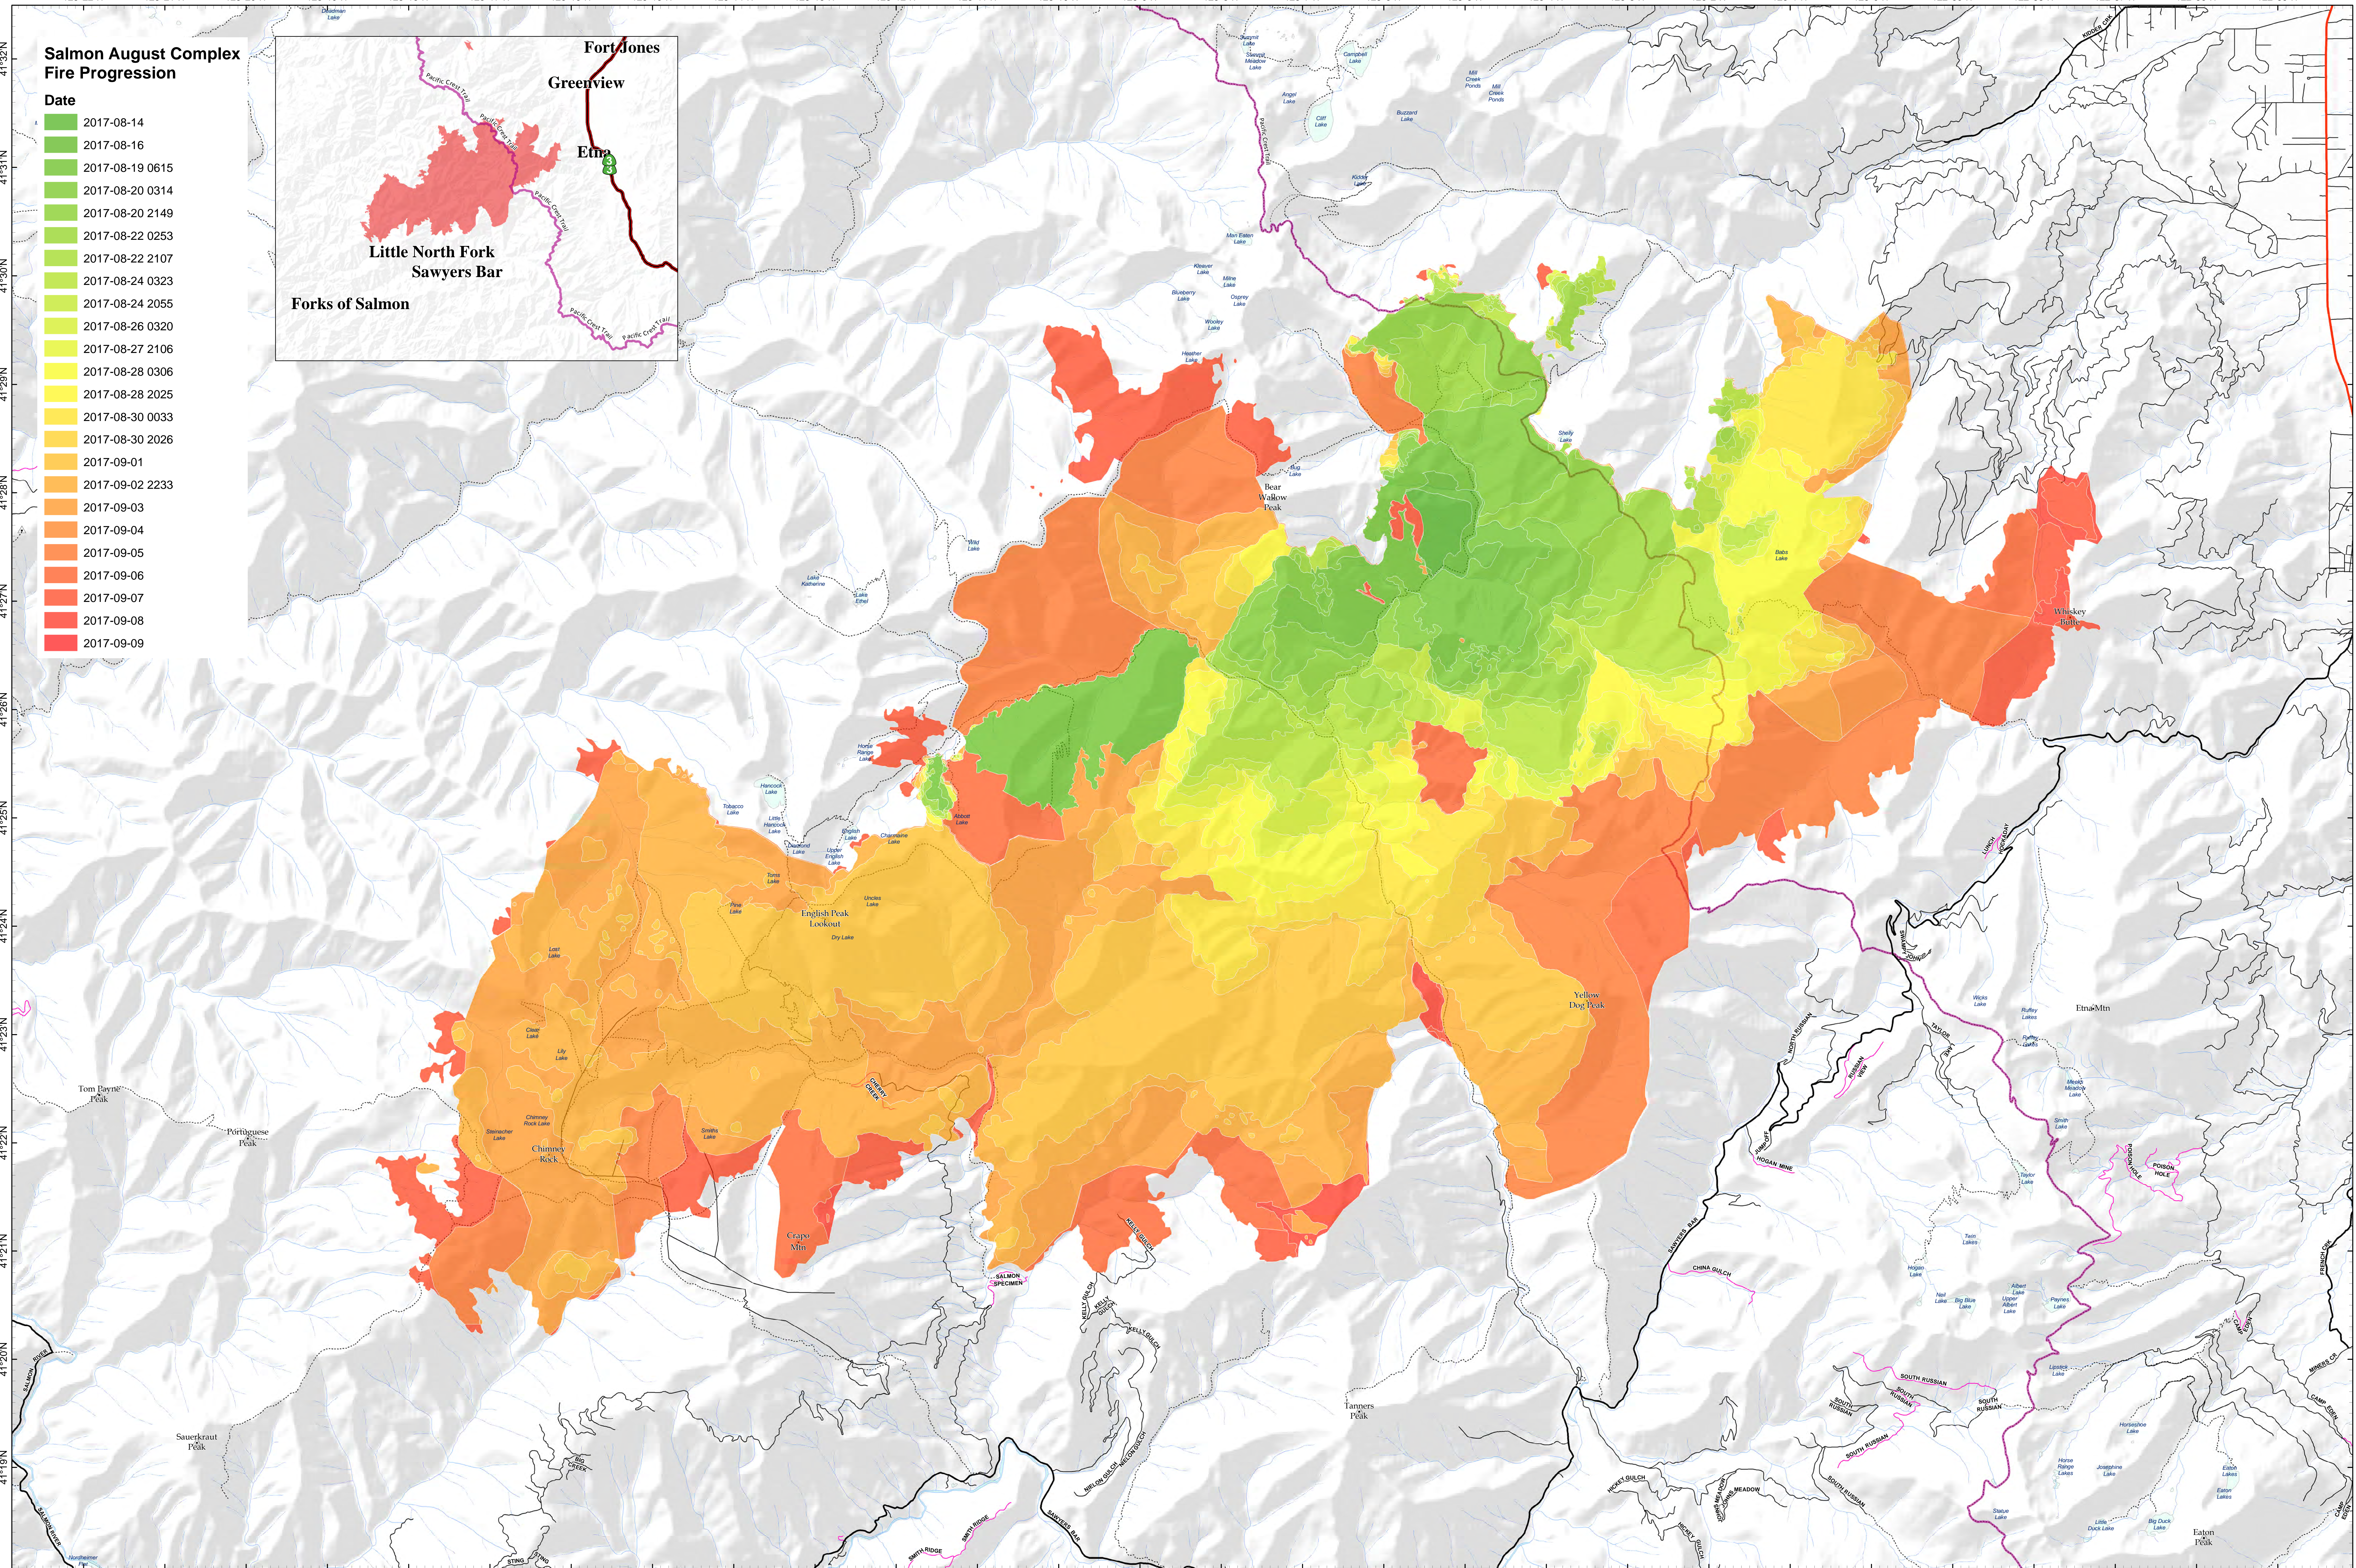

Salmon August Complex Fire Progression

- Date**
- 2017-08-14
 - 2017-08-16
 - 2017-08-19 0615
 - 2017-08-20 0314
 - 2017-08-20 2149
 - 2017-08-22 0253
 - 2017-08-22 2107
 - 2017-08-24 0323
 - 2017-08-24 2055
 - 2017-08-26 0320
 - 2017-08-27 2106
 - 2017-08-28 0306
 - 2017-08-28 2025
 - 2017-08-30 0033
 - 2017-08-30 2026
 - 2017-09-01
 - 2017-09-02 2233
 - 2017-09-03
 - 2017-09-04
 - 2017-09-05
 - 2017-09-06
 - 2017-09-07
 - 2017-09-08
 - 2017-09-09

Progression Map
 Salmon August Complex
 September 9, 2017

- Mountain Peak
- Intermittent Stream
- Major Roads
- Pacific Crest Trail (PCT)
- Perennial Stream
- Minor Roads
- Trail
- Closed Roads

PROGRESSION MAP
 Salmon August Complex
 September 9, 2017

PROGRESSION MAP
 Salmon August Complex
 September 9, 2017