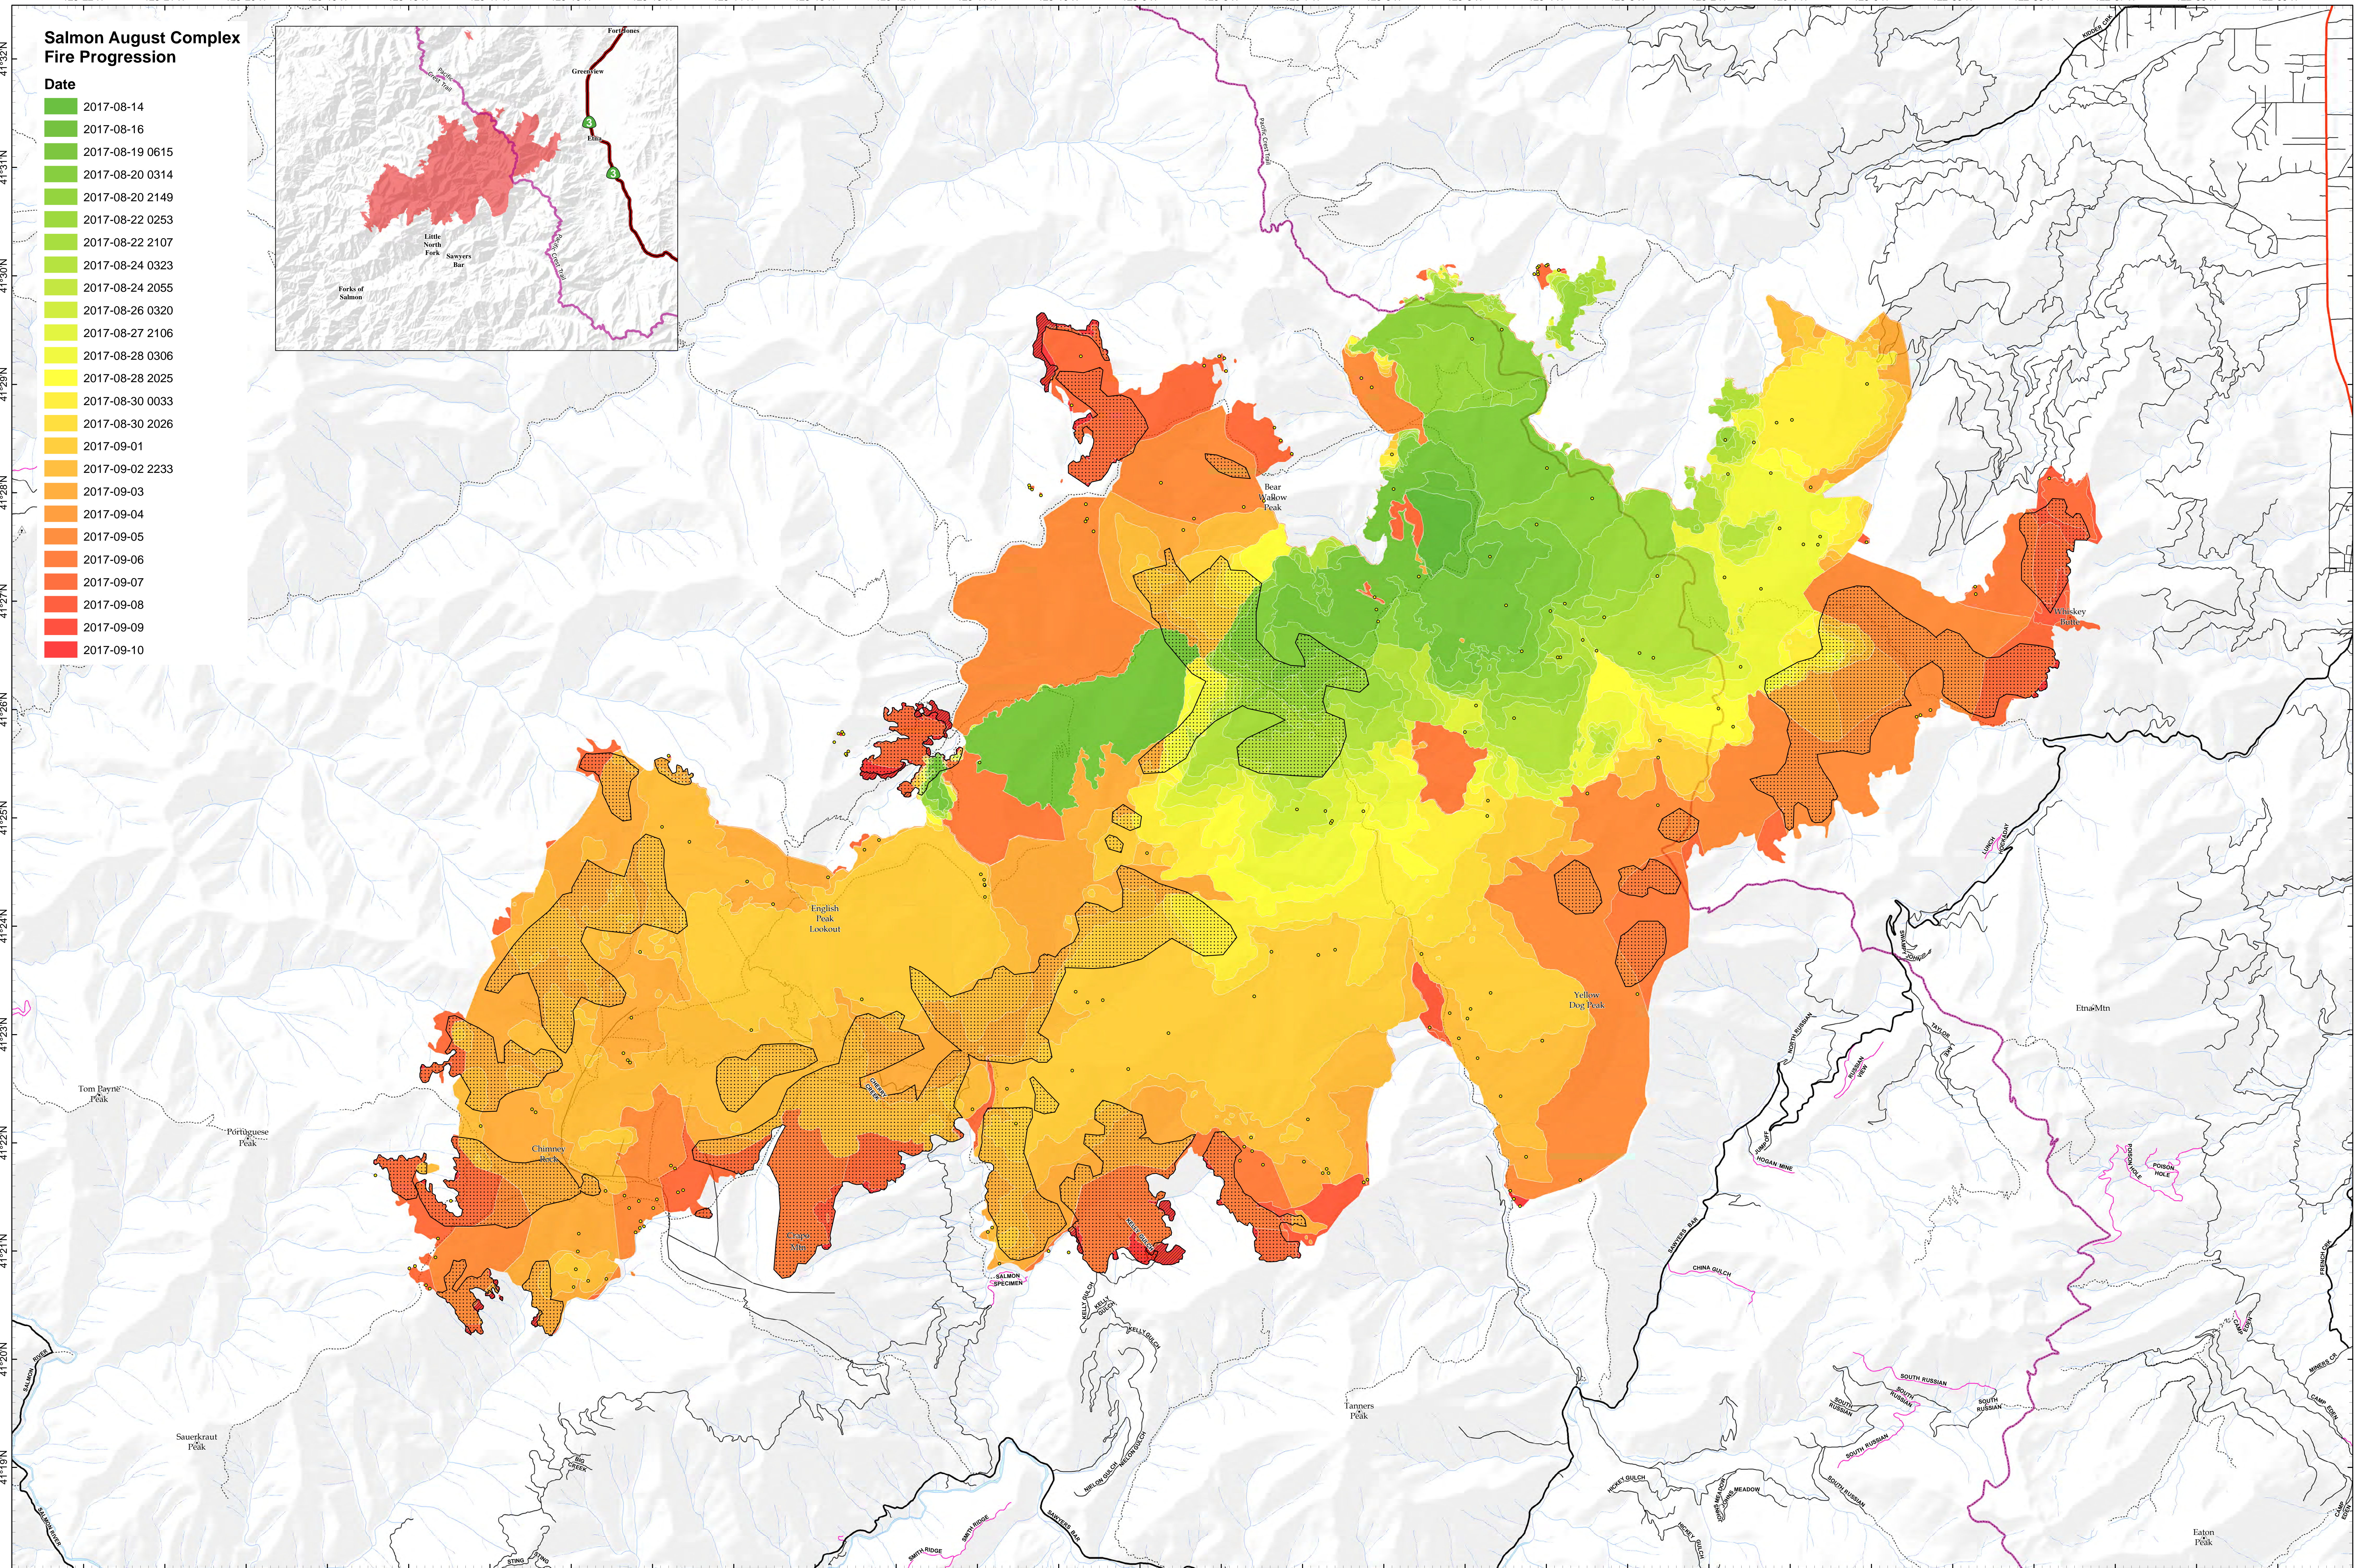

# Salmon August Complex Fire Progression

## Date

- 2017-08-14
- 2017-08-16
- 2017-08-19 0615
- 2017-08-20 0314
- 2017-08-20 2149
- 2017-08-22 0253
- 2017-08-22 2107
- 2017-08-24 0323
- 2017-08-24 2055
- 2017-08-26 0320
- 2017-08-27 2106
- 2017-08-28 0306
- 2017-08-28 2025
- 2017-08-30 0033
- 2017-08-30 2026
- 2017-09-01
- 2017-09-02 2233
- 2017-09-03
- 2017-09-04
- 2017-09-05
- 2017-09-06
- 2017-09-07
- 2017-09-08
- 2017-09-09
- 2017-09-10

**Progression Map**  
 Salmon August Complex  
 September 10, 2017

- IR Isolated Heat Sources
- Pacific Crest Trail (PCT)
- State Highway
- ▨ IR Scattered Heat
- ▲ Mountain Peak
- Major Roads
- ▨ IR Intense Heat
- ⋯ Trail
- Minor Roads
- Closed Roads

## PROGRESSION MAP With IR Heat Overlay

Salmon August Complex  
September 10, 2017

**PROGRESSION MAP**  
 Salmon August Complex  
 September 10, 2017