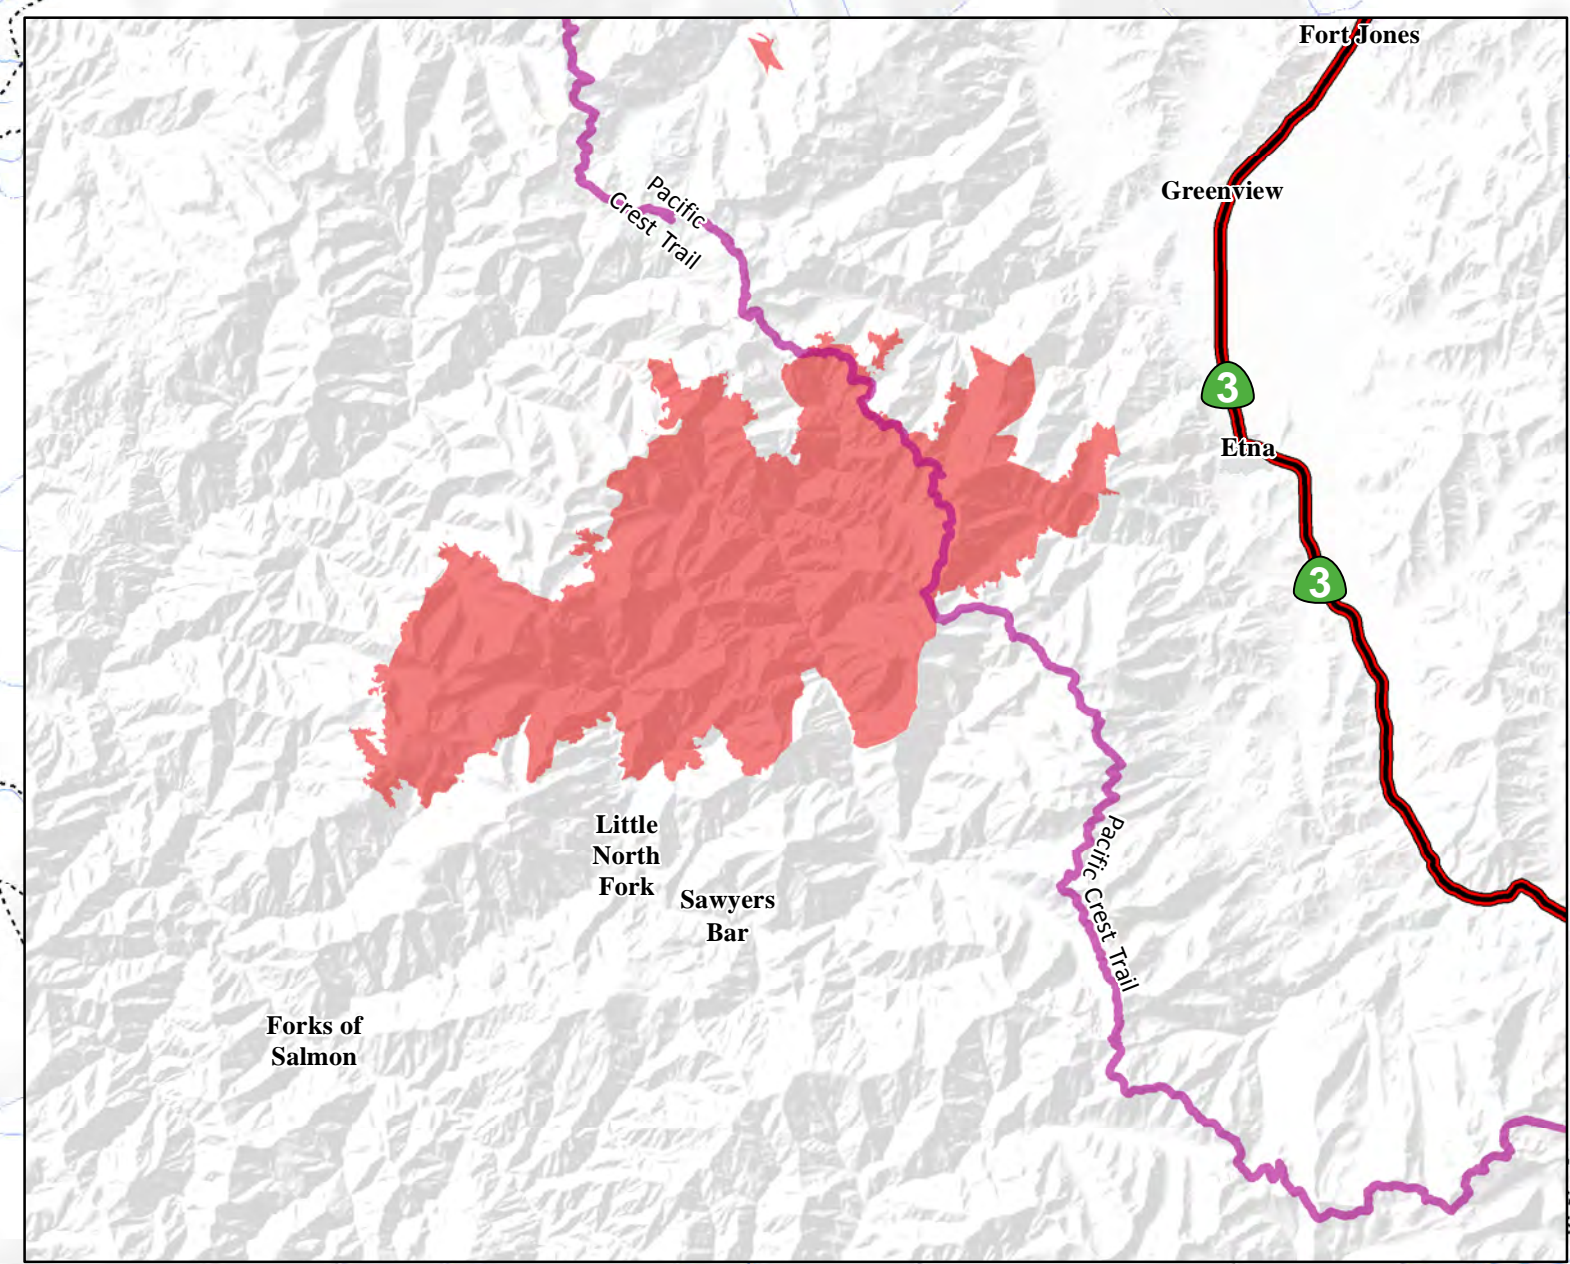

# Salmon August Complex Fire Progression

## Date

- 2017-08-14
- 2017-08-16
- 2017-08-19 0615
- 2017-08-20 0314
- 2017-08-20 2149
- 2017-08-22 0253
- 2017-08-22 2107
- 2017-08-24 0323
- 2017-08-24 2055
- 2017-08-26 0320
- 2017-08-27 2106
- 2017-08-28 0306
- 2017-08-28 2025
- 2017-08-30 0033
- 2017-08-30 2026
- 2017-09-01
- 2017-09-02 2233
- 2017-09-03
- 2017-09-04
- 2017-09-05
- 2017-09-06
- 2017-09-07
- 2017-09-08
- 2017-09-09
- 2017-09-10

**Progression Map**  
 Salmon August Complex  
 September 10, 2017

- IR Isolated Heat Sources
- Pacific Crest Trail (PCT)
- State Highway
- ▨ IR Scattered Heat
- ▲ Mountain Peak
- Major Roads
- ▨ IR Intense Heat
- ⋯ Trail
- Minor Roads
- Closed Roads

## PROGRESSION MAP With IR Heat Overlay

Salmon August Complex  
September 10, 2017

**PROGRESSION MAP**  
 Salmon August Complex  
 September 10, 2017