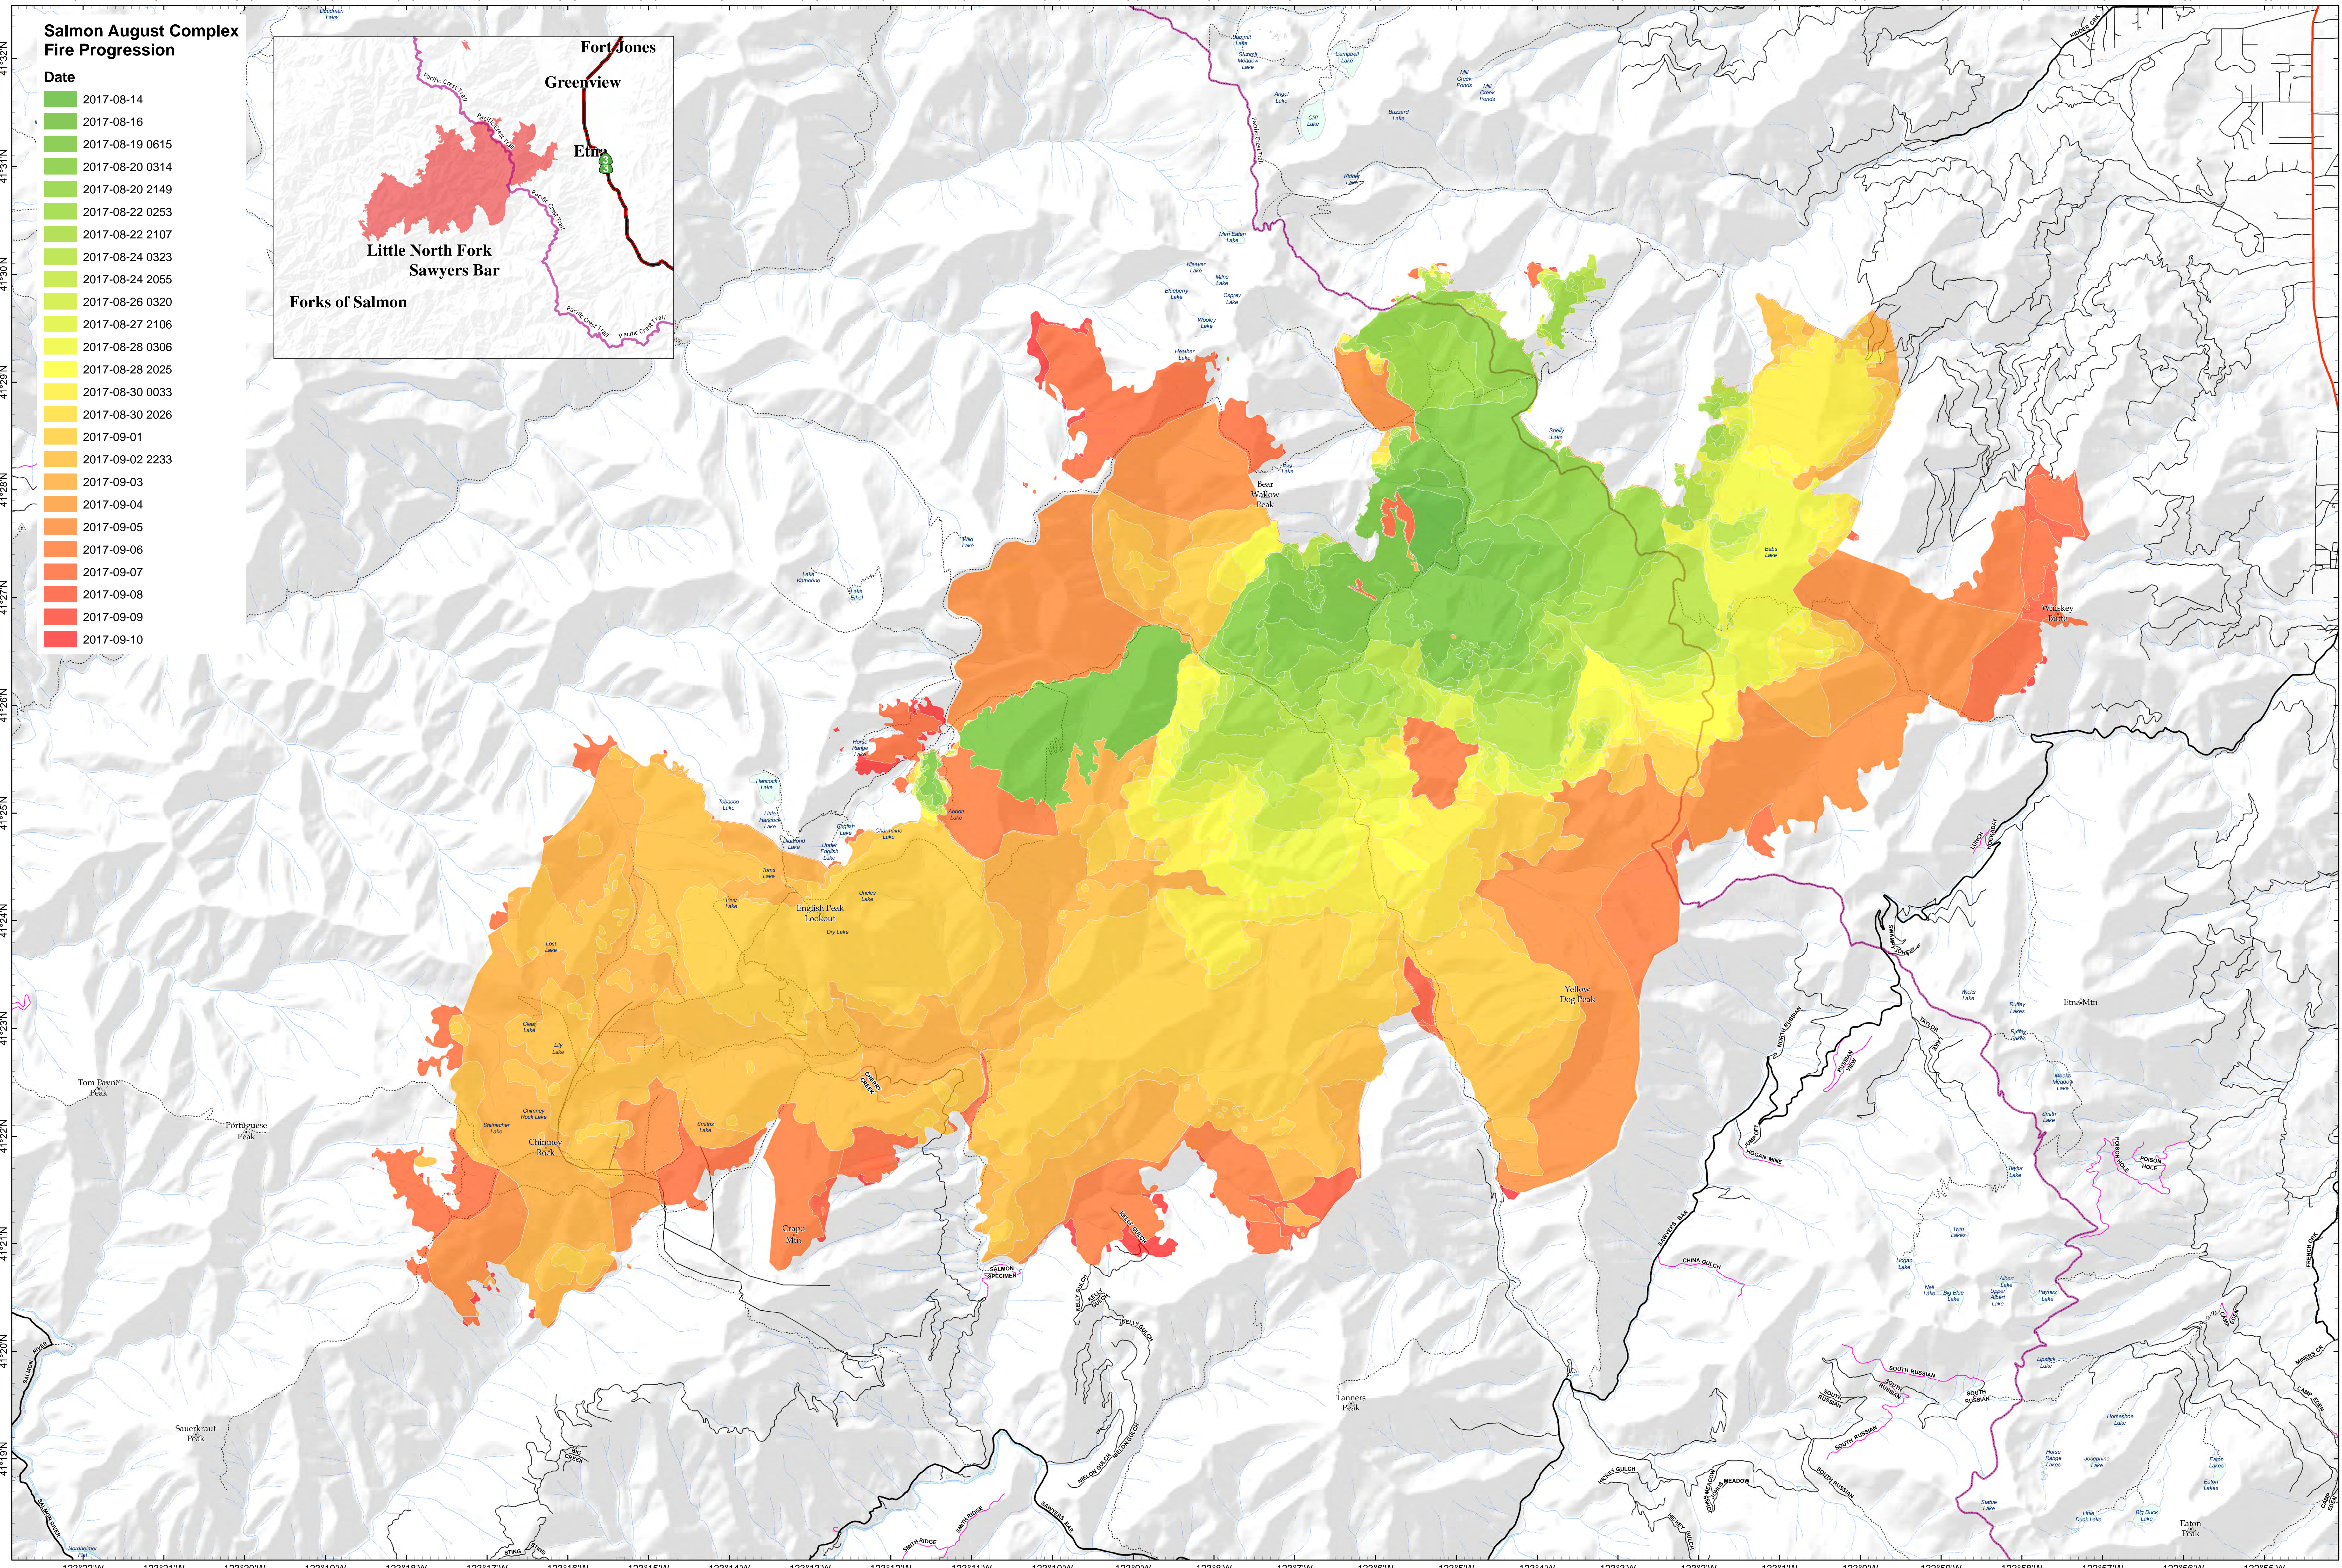

**Salmon August Complex  
Fire Progression**

**Progression Map**  
 Salmon August Complex  
 September 10, 2017

- ▲ Mountain Peak
- Intermittent Stream
- Major Roads
- Pacific Crest Trail (PCT)
- Perennial Stream
- Minor Roads
- ⋯ Trail
- Closed Roads

**PROGRESSION MAP**  
 Salmon August Complex  
 September 10, 2017

**PROGRESSION MAP**  
 Salmon August Complex  
 September 10, 2017