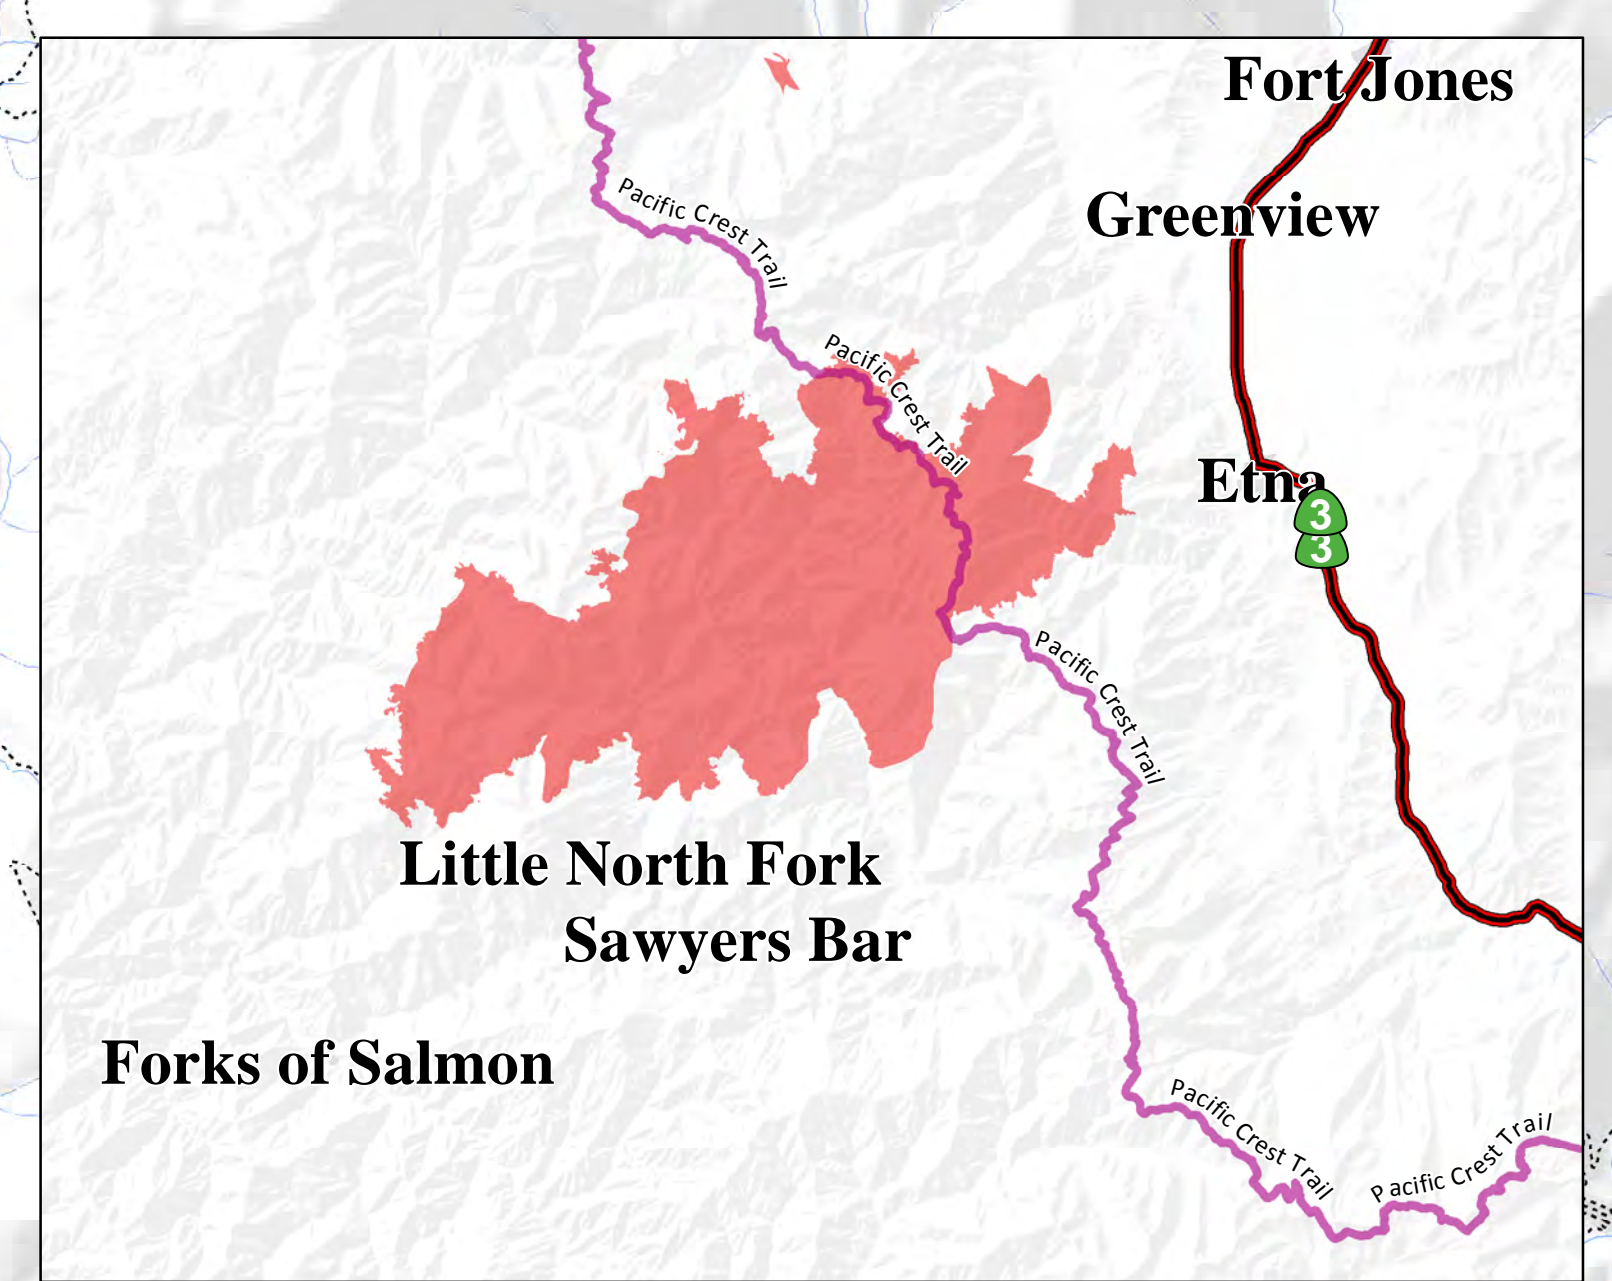

**Salmon August Complex  
Fire Progression**

**Progression Map**  
 Salmon August Complex  
 September 10, 2017

- ▲ Mountain Peak
- Intermittent Stream
- Major Roads
- Pacific Crest Trail (PCT)
- Perennial Stream
- Minor Roads
- ⋯ Trail
- Closed Roads

**PROGRESSION MAP**  
 Salmon August Complex  
 September 10, 2017

**PROGRESSION MAP**  
 Salmon August Complex  
 September 10, 2017