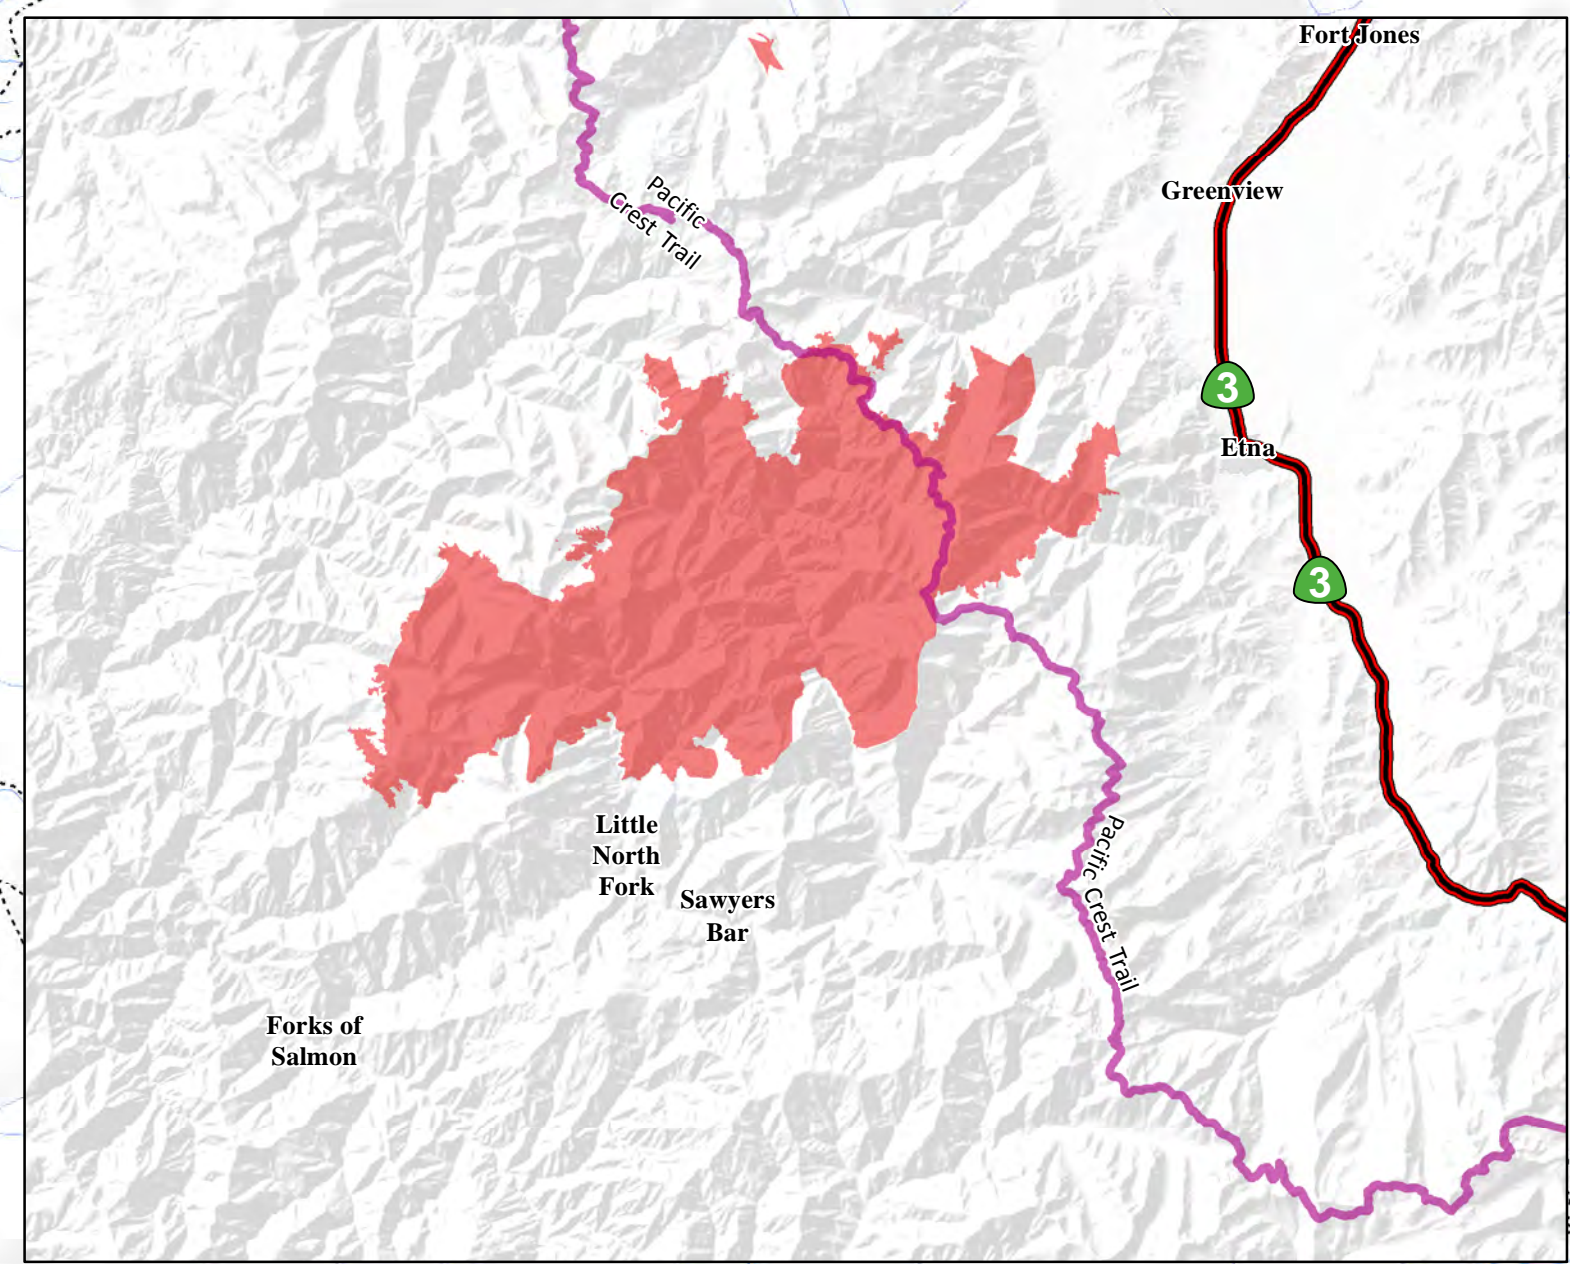

Salmon August Complex Fire Progression

Progression Map
 Salmon August Complex
 September 12, 2017

- IR Isolated Heat Sources
- Pacific Crest Trail (PCT)
- State Highway
- IR Scattered Heat
- Mountain Peak
- Major Roads
- IR Intense Heat
- Trail
- Minor Roads
- Closed Roads

PROGRESSION MAP With IR Heat Overlay

Salmon August Complex
September 12, 2017

PROGRESSION MAP
 Salmon August Complex
 September 12, 2017