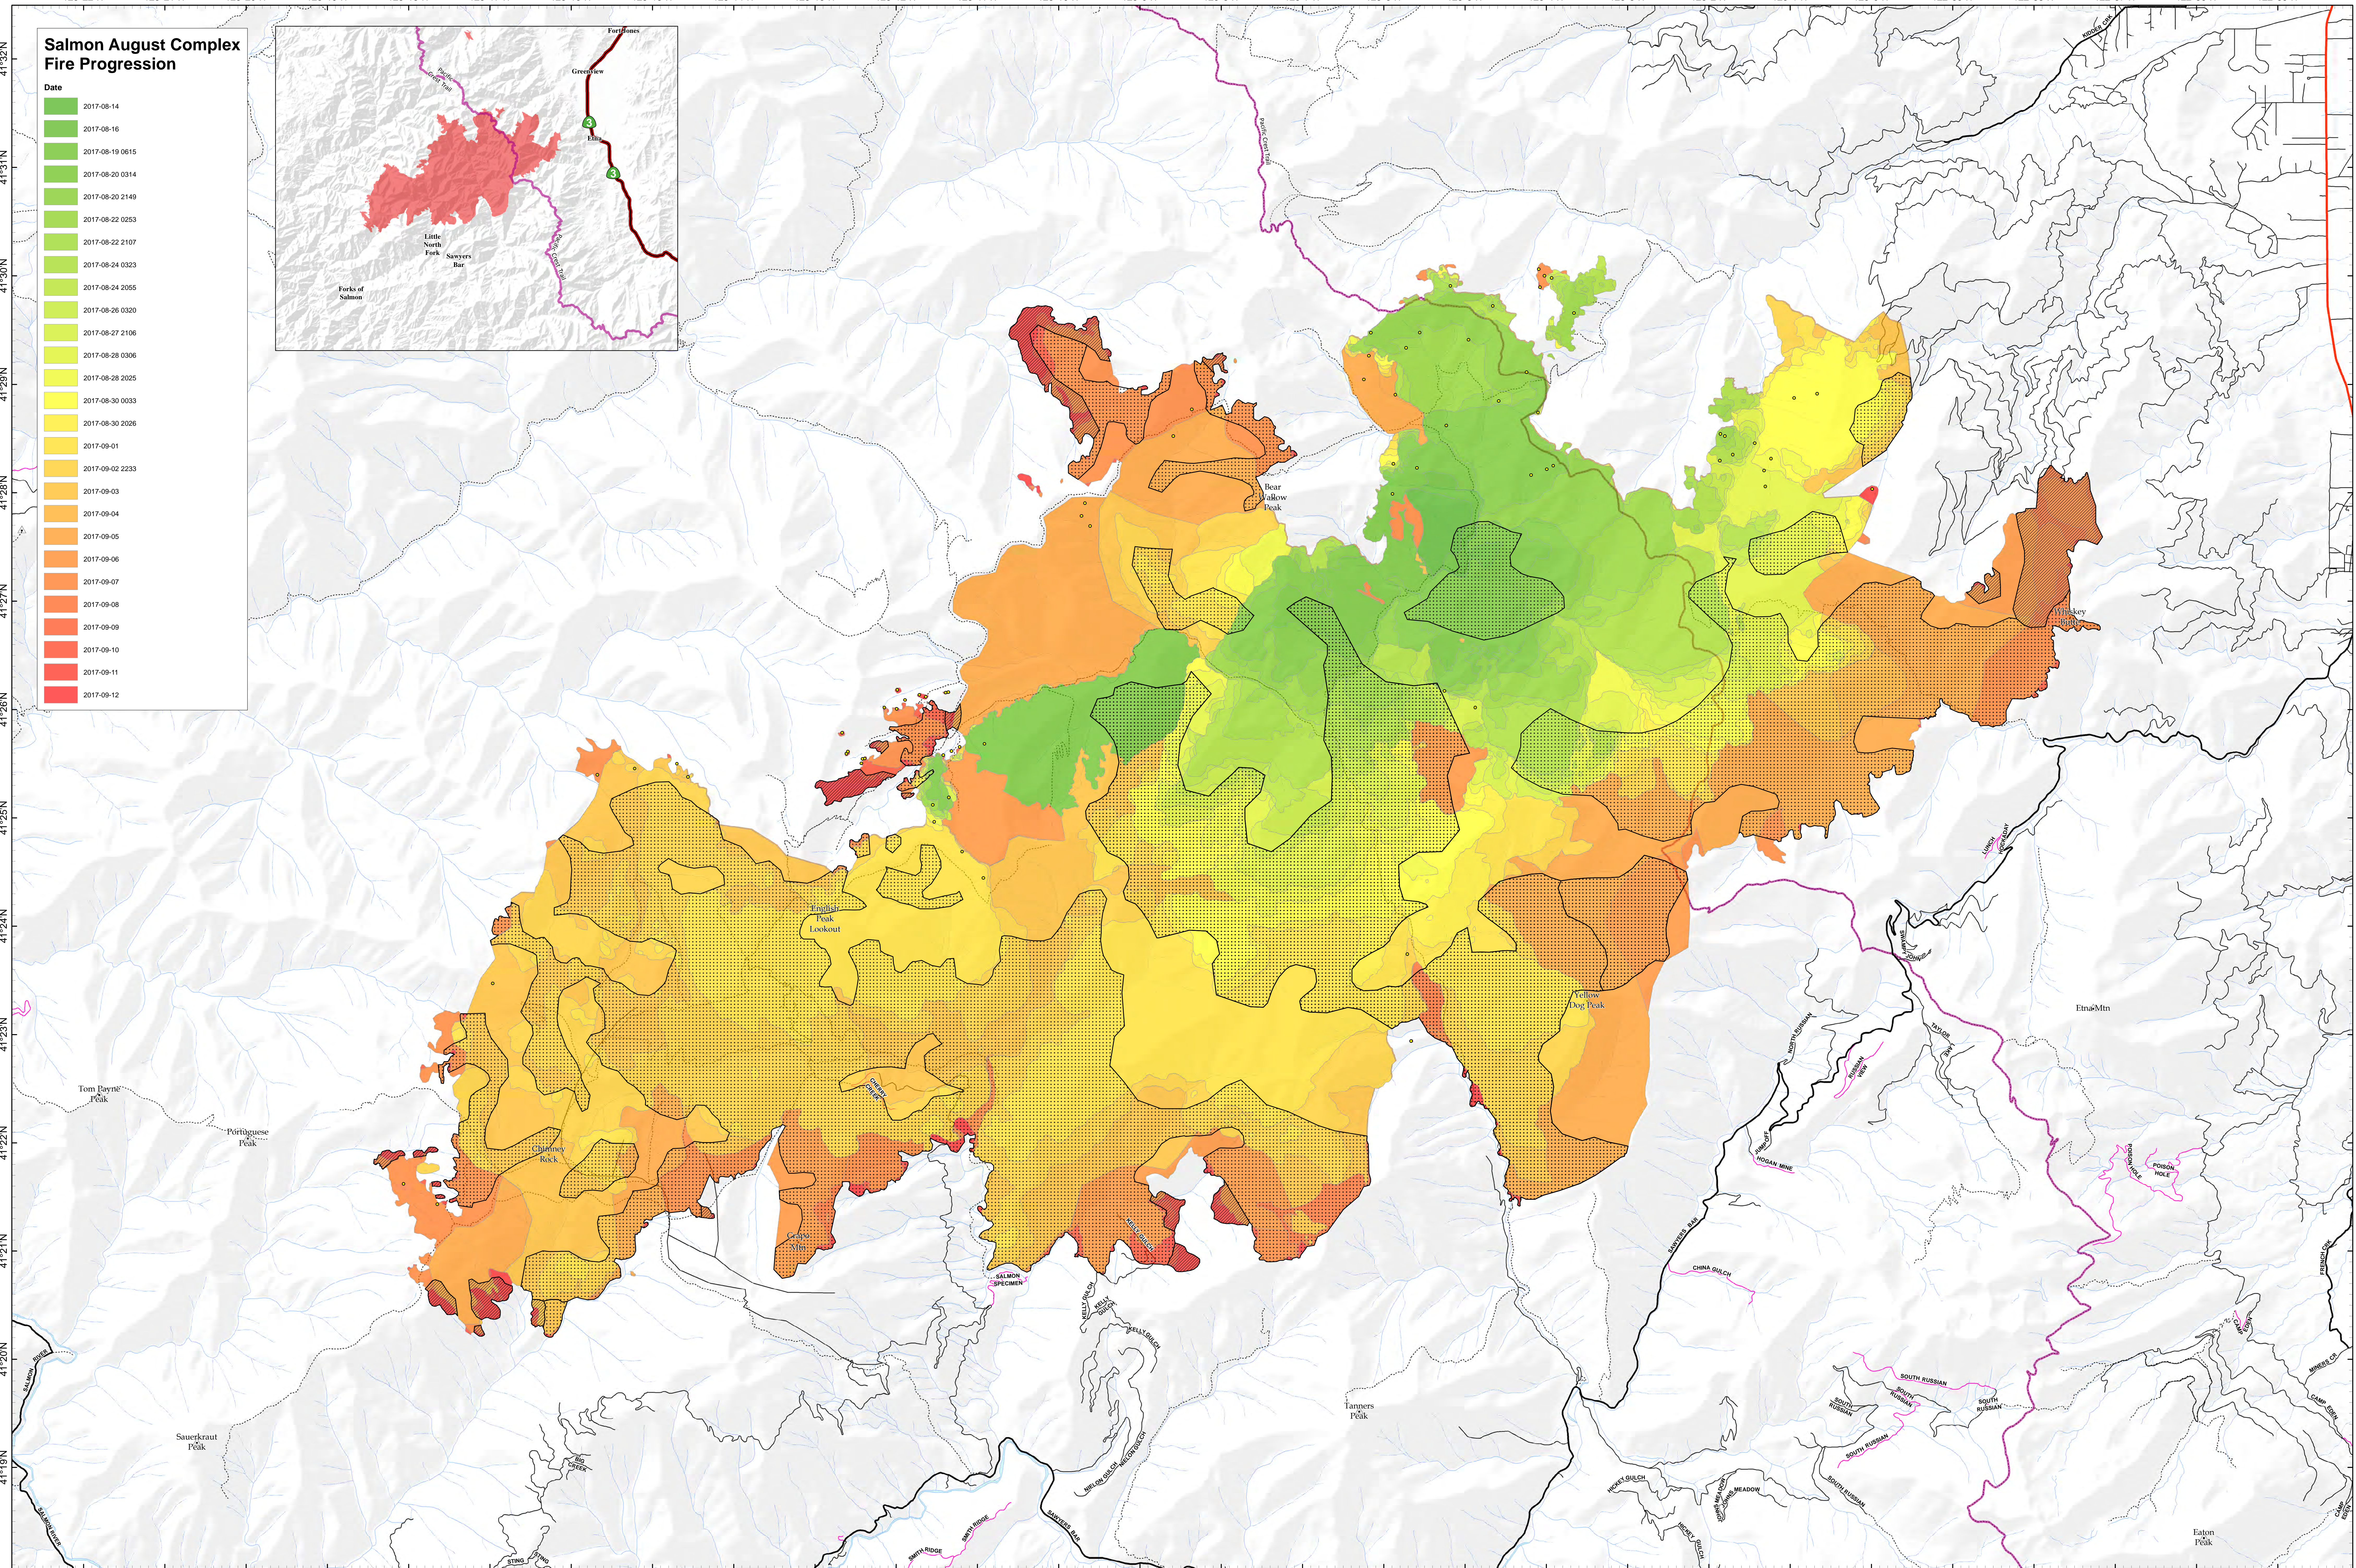

Salmon August Complex Fire Progression

Progression Map
 Salmon August Complex
 September 12, 2017

- IR Isolated Heat Sources
- Pacific Crest Trail (PCT)
- State Highway
- IR Scattered Heat
- Mountain Peak
- Major Roads
- IR Intense Heat
- Trail
- Minor Roads
- Closed Roads

PROGRESSION MAP With IR Heat Overlay

Salmon August Complex
September 12, 2017

PROGRESSION MAP
 Salmon August Complex
 September 12, 2017