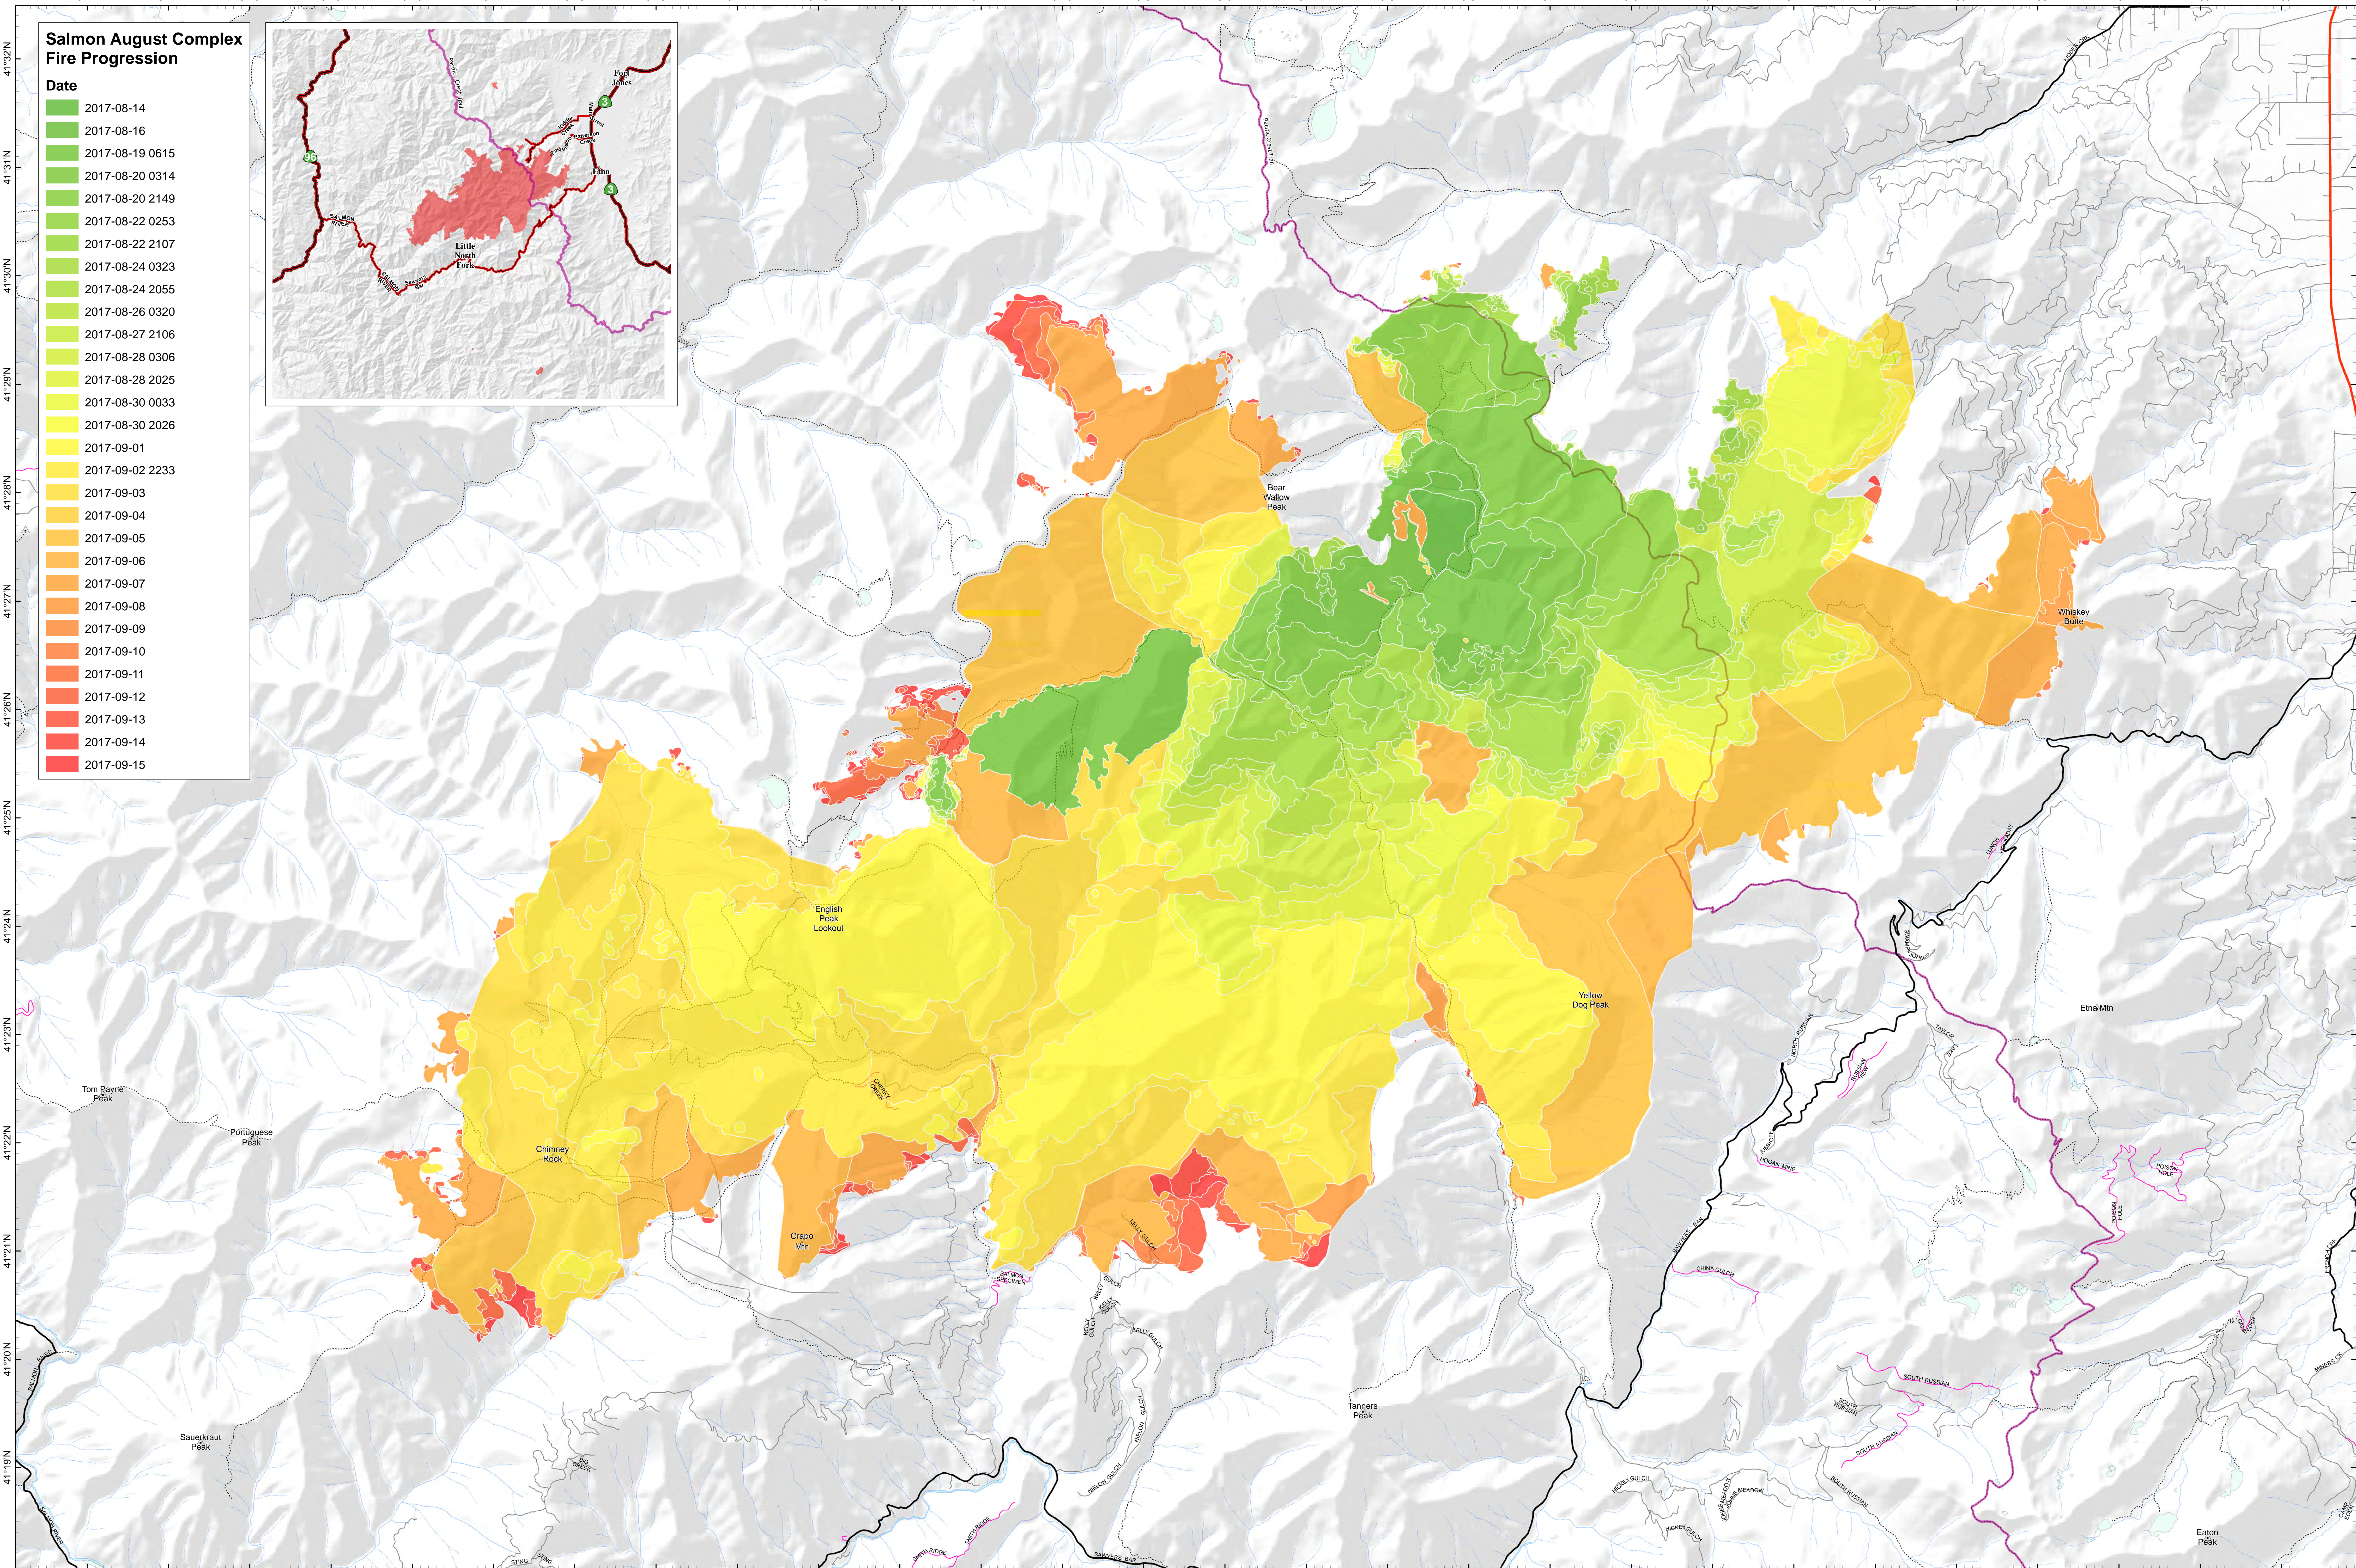

**Salmon August Complex Fire Progression**

**Date**

2017-08-14
2017-08-16
2017-08-19 0615
2017-08-20 0314
2017-08-20 2149
2017-08-22 0253
2017-08-22 2107
2017-08-24 0323
2017-08-24 2055
2017-08-26 0320
2017-08-27 2106
2017-08-28 0306
2017-08-28 2025
2017-08-30 0033
2017-08-30 2026
2017-09-01
2017-09-02 2233
2017-09-03
2017-09-04
2017-09-05
2017-09-06
2017-09-07
2017-09-08
2017-09-09
2017-09-10
2017-09-11
2017-09-12
2017-09-13
2017-09-14
2017-09-15

**PROGRESSION MAP**  
Salmon August Complex  
September 15, 2017

- Mountain Peak
- Intermittent Stream
- Major Roads
- Pacific Crest Trail (PCT)
- Perennial Stream
- Minor Roads
- Trail
- Closed Roads

**PROGRESSION MAP**  
Salmon August Complex  
September 15, 2017

**PROGRESSION MAP**  
Salmon August Complex  
September 15, 2017