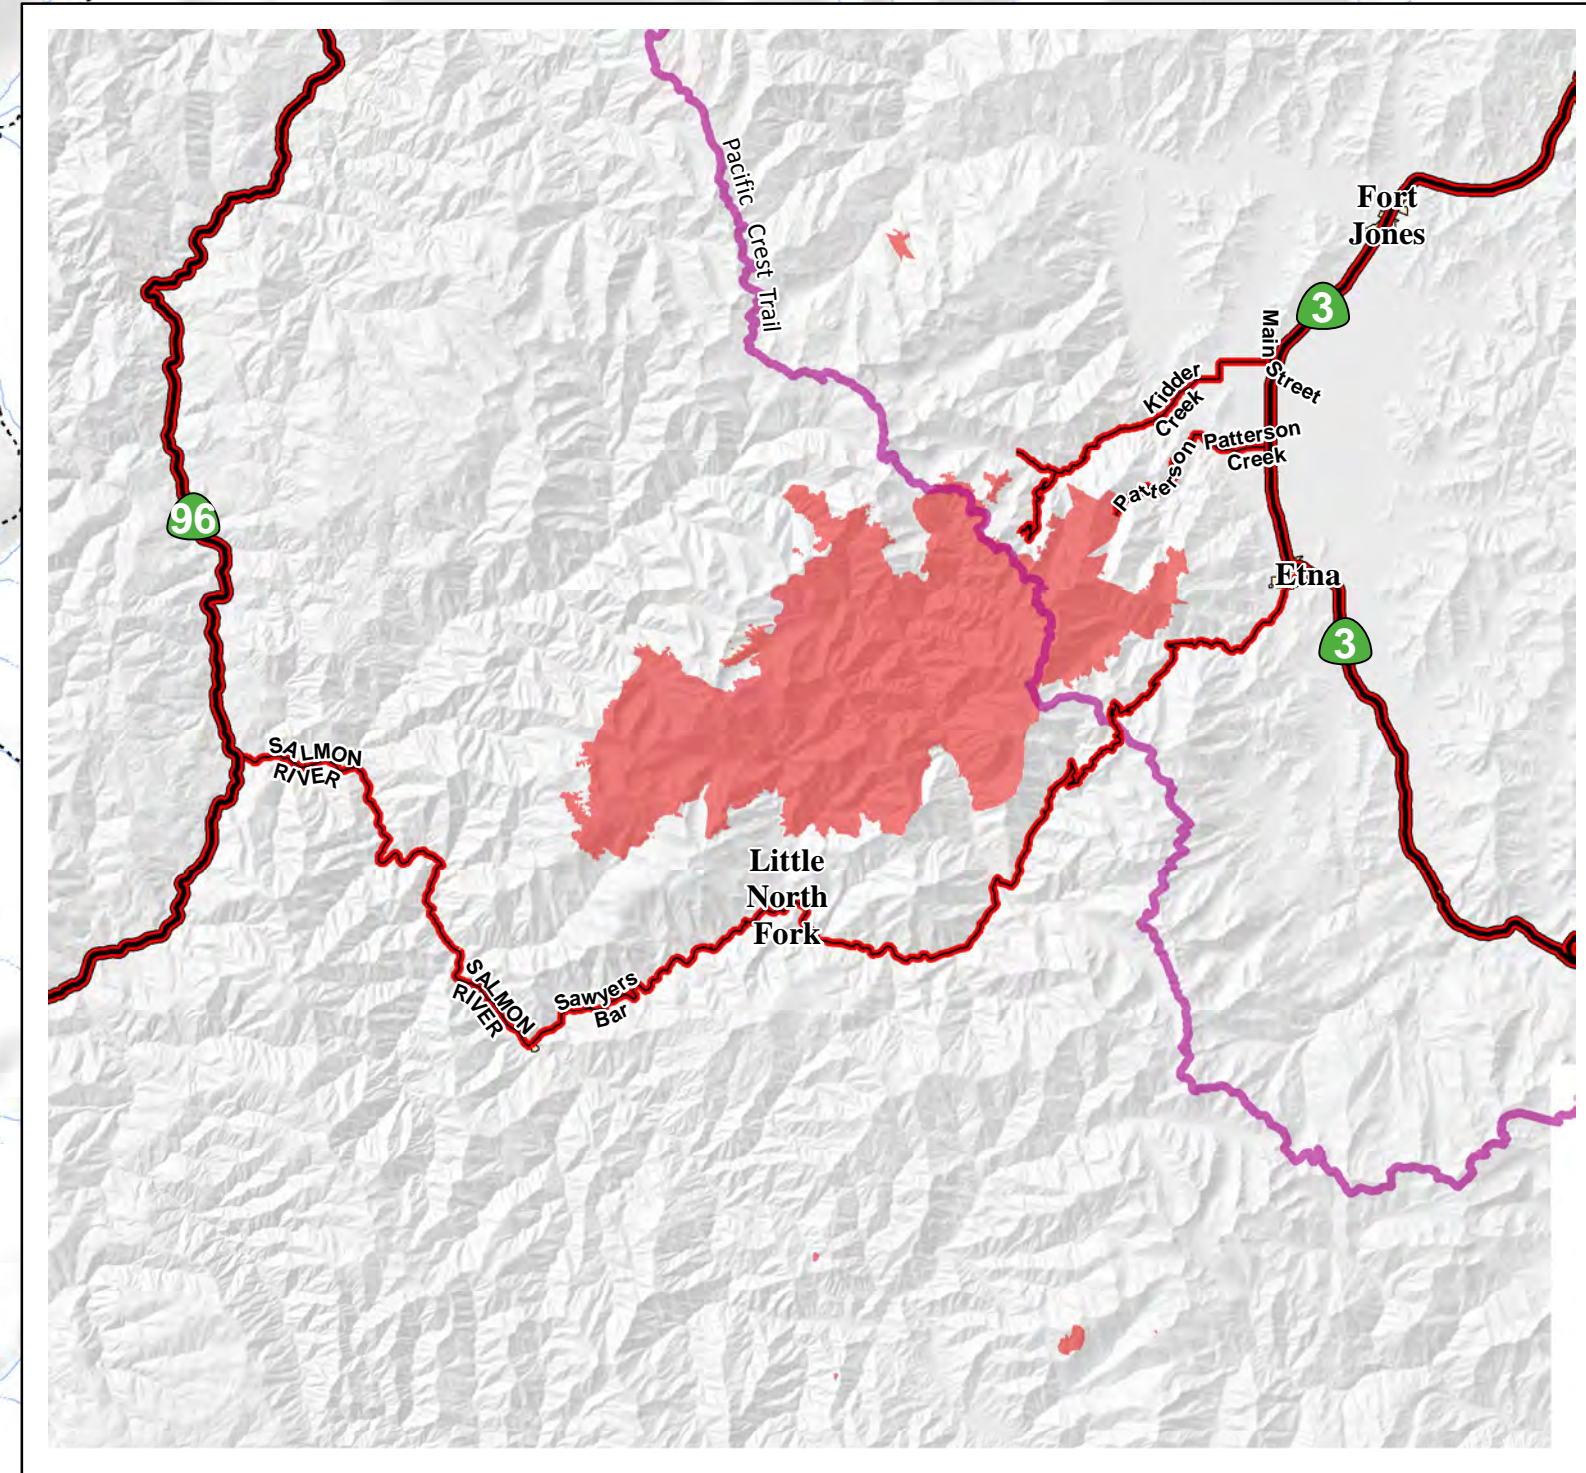

**Salmon August Complex Fire Progression**

**Date**

2017-08-14
2017-08-16
2017-08-19 0615
2017-08-20 0314
2017-08-20 2149
2017-08-22 0253
2017-08-22 2107
2017-08-24 0323
2017-08-24 2055
2017-08-26 0320
2017-08-27 2106
2017-08-28 0306
2017-08-28 2025
2017-08-30 0033
2017-08-30 2026
2017-09-01
2017-09-02 2233
2017-09-03
2017-09-04
2017-09-05
2017-09-06
2017-09-07
2017-09-08
2017-09-09
2017-09-10
2017-09-11
2017-09-12
2017-09-13
2017-09-14
2017-09-15

**PROGRESSION MAP**  
Salmon August Complex  
September 15, 2017

- Mountain Peak
- Intermittent Stream
- Major Roads
- Pacific Crest Trail (PCT)
- Perennial Stream
- Minor Roads
- Trail
- Closed Roads

**PROGRESSION MAP**  
Salmon August Complex  
September 15, 2017

**PROGRESSION MAP**  
Salmon August Complex  
September 15, 2017