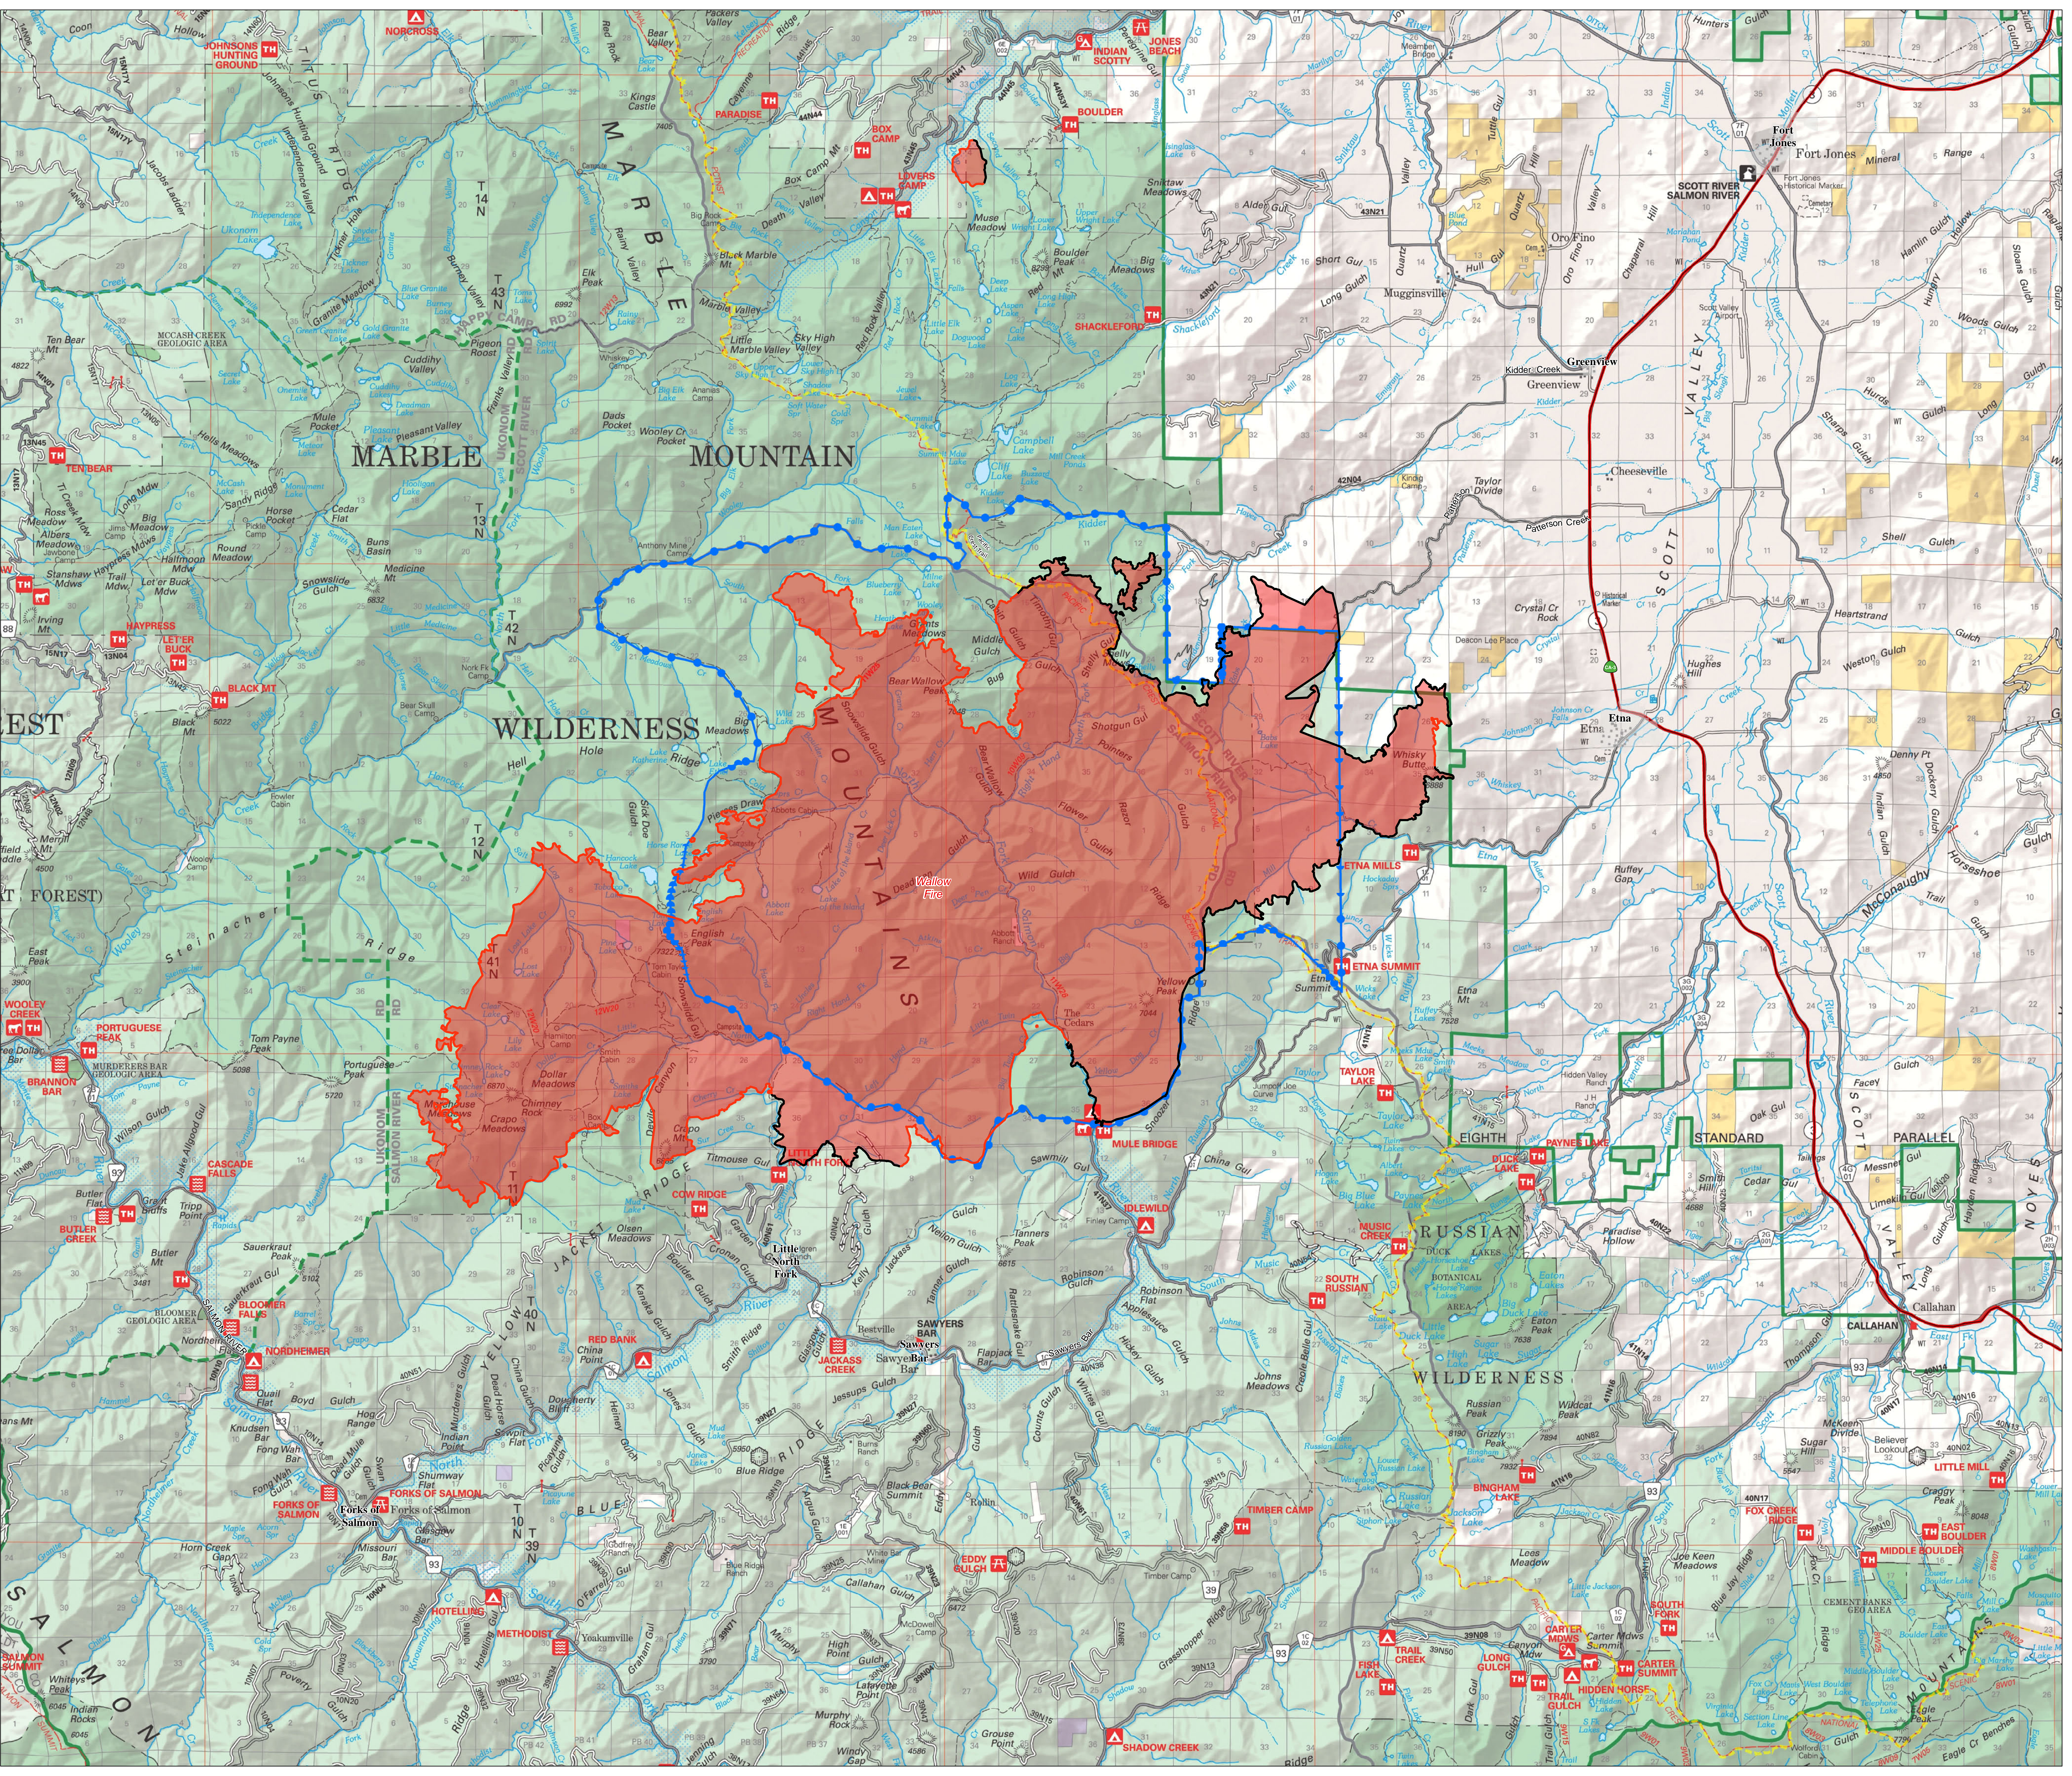

Public Information
Wallow
CA-KNF-006029
09/18/2017

65,885 acres
as of 09/16/2017, 1931 Hrs

- Completed Line
- Uncontrolled Fire Edge
- Fire Area
- Forest Closure Area
- Highway 3
- Transportation routes
- Pacific Crest Trail (PCT)
- Cities