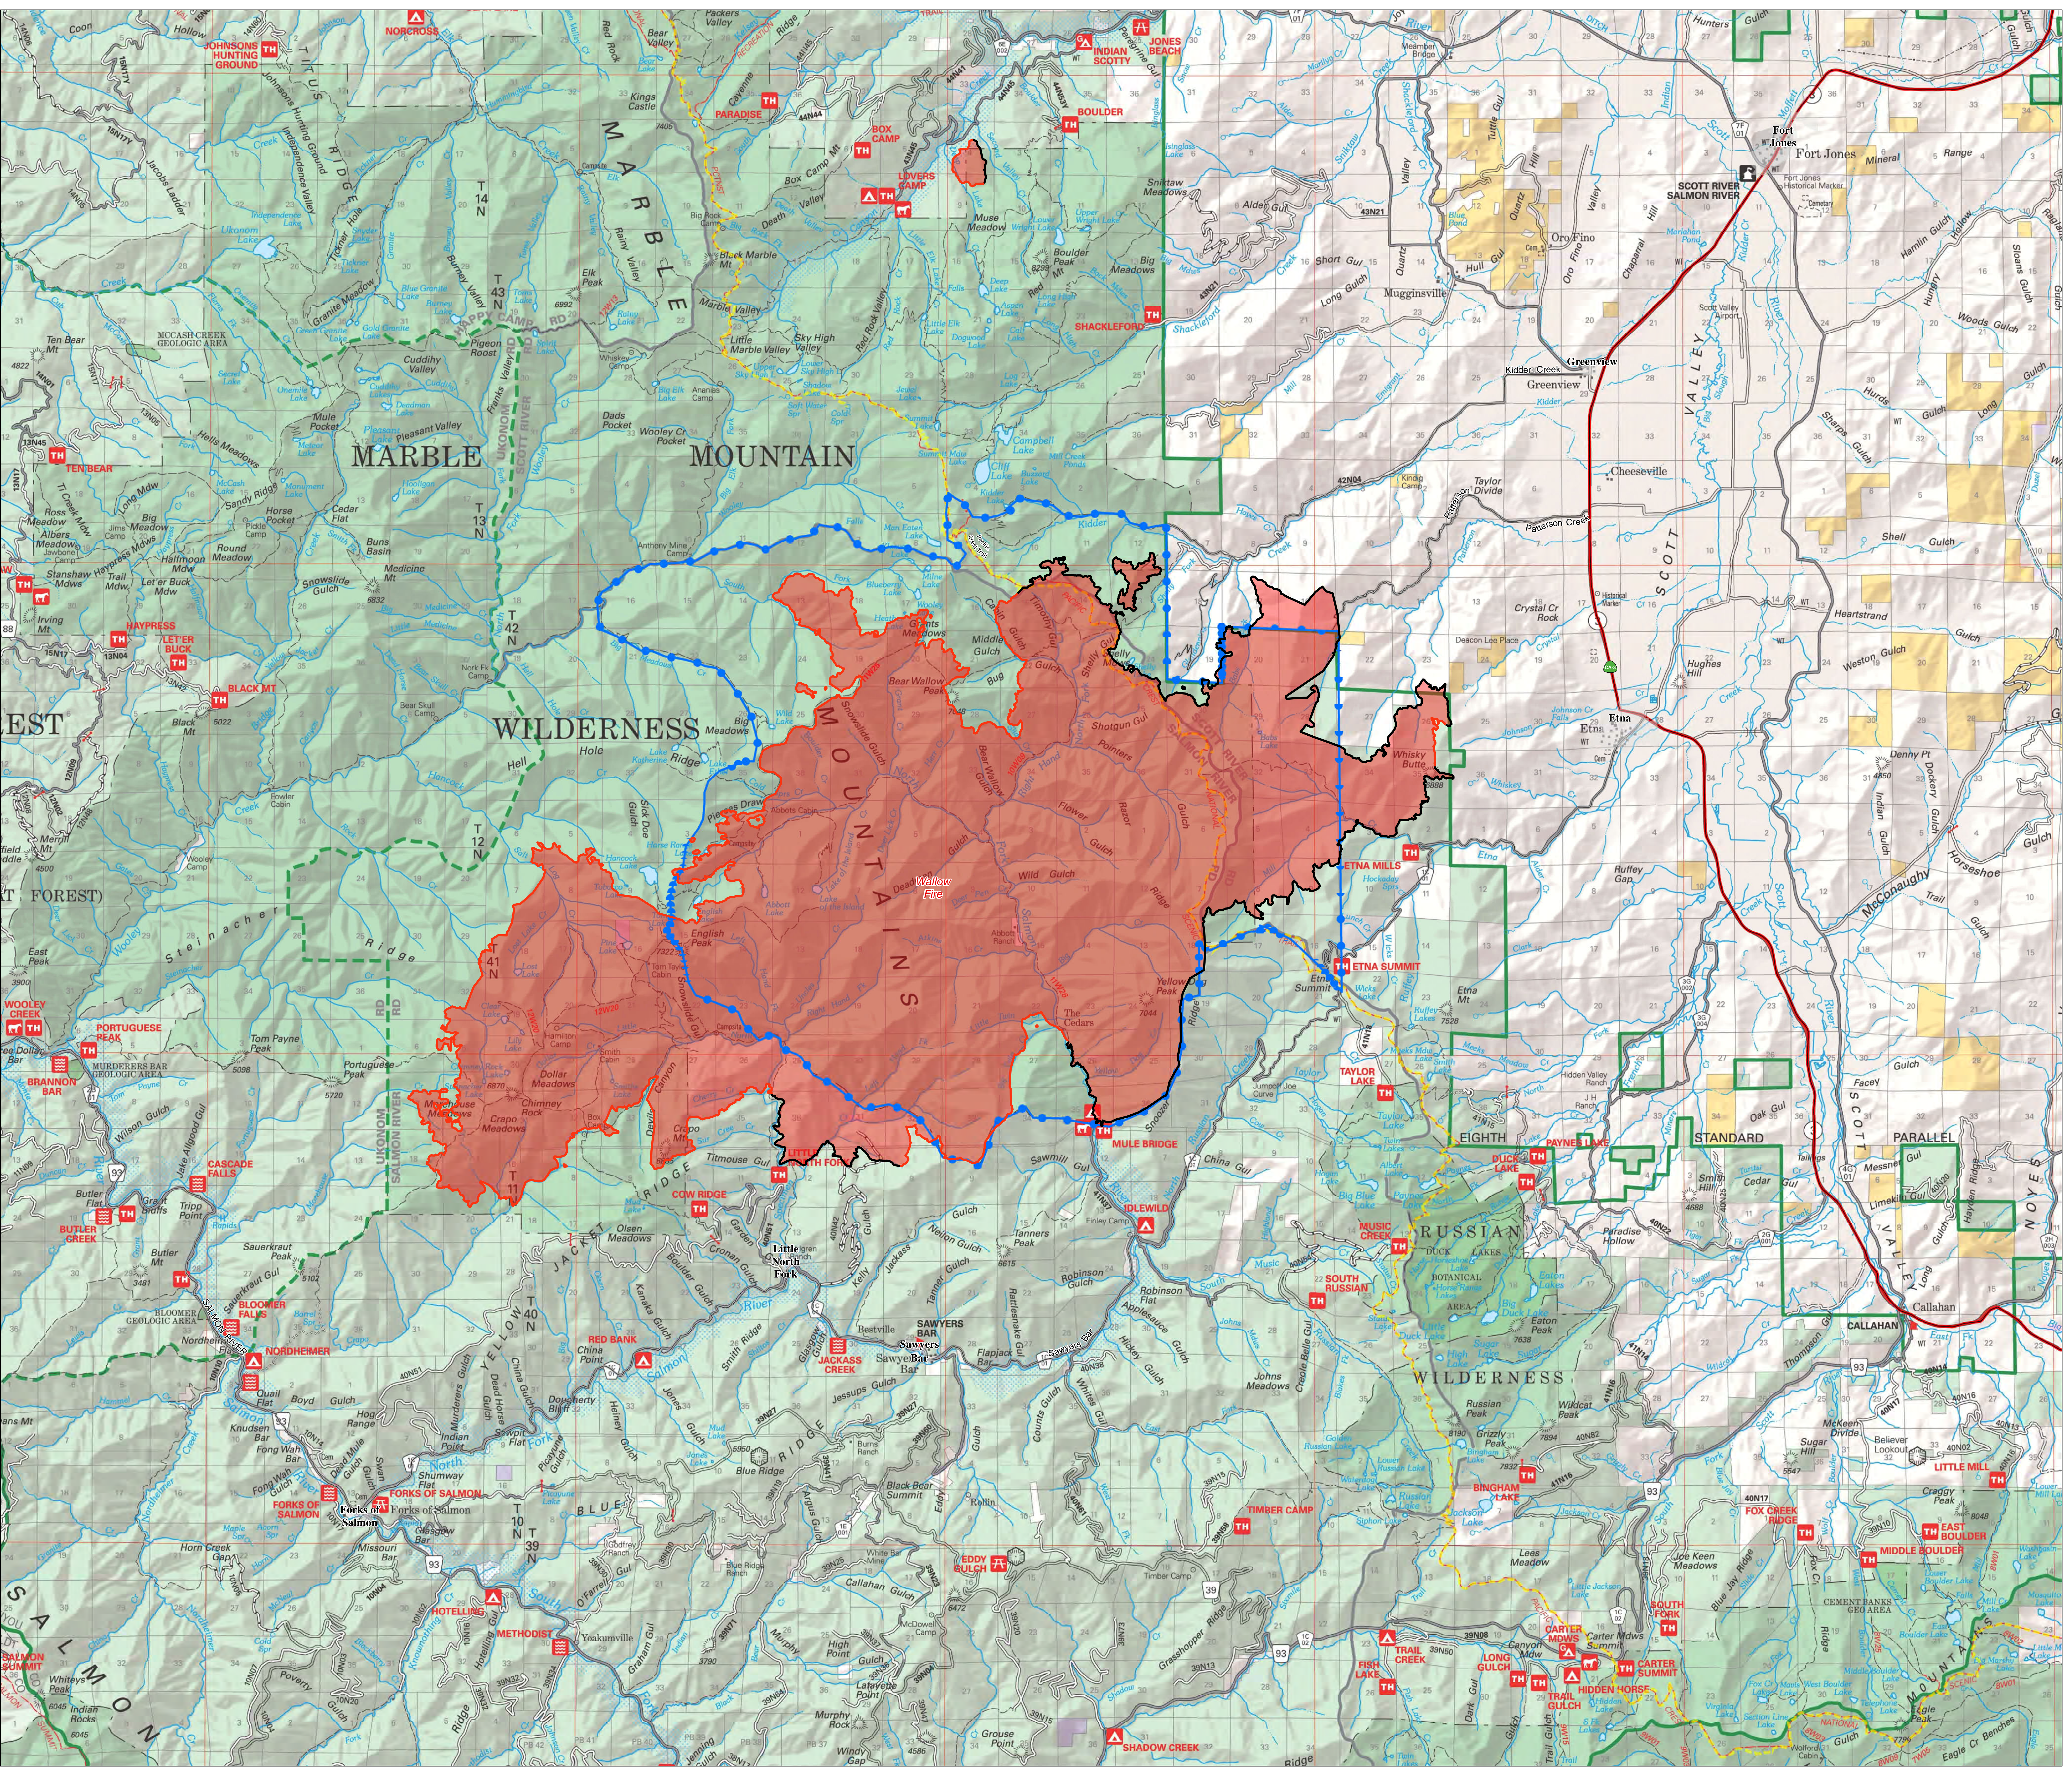

Public Information
Wallow
CA-KNF-006029
09/18/2017

65,885 acres
as of 09/16/2017, 1931 Hrs

- Completed Line
- Uncontrolled Fire Edge
- 🔥 Fire Area
- 🔵 Forest Closure Area
- 🛣️ Highway 3
- 🛤️ Transportation routes
- 👤 Pacific Crest Trail (PCT)
- 🏠 Cities