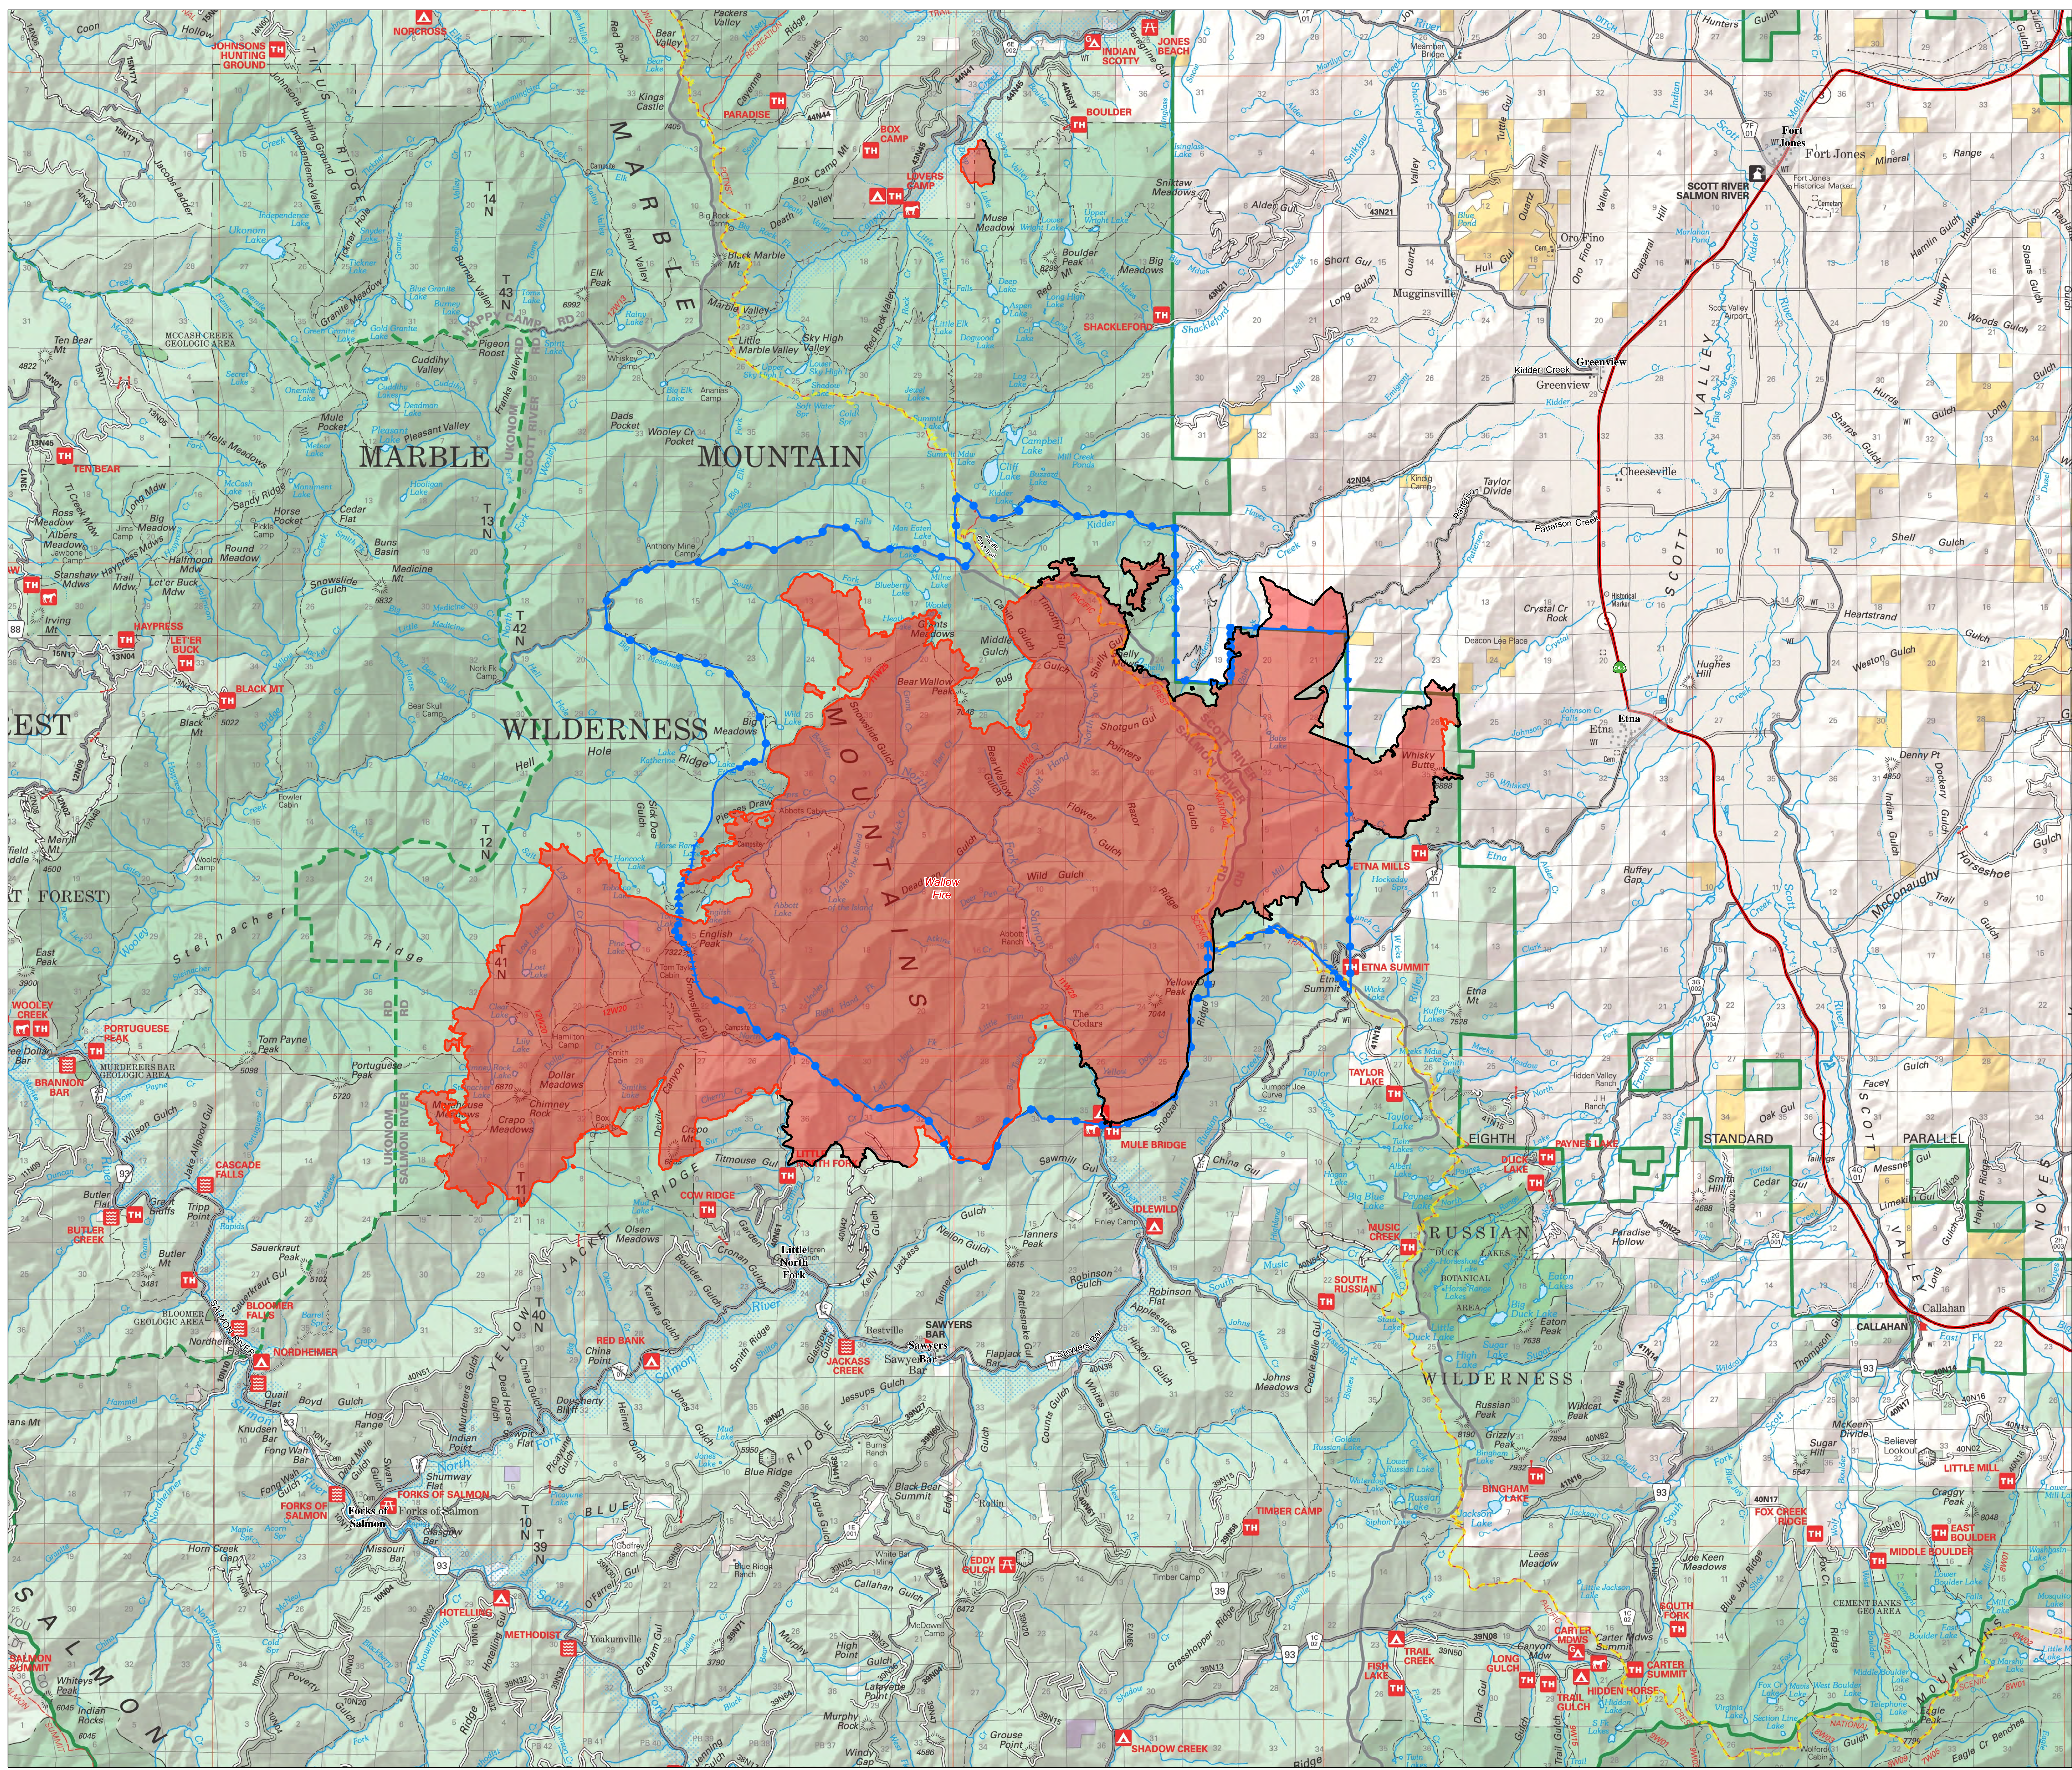

Public Information
 Wallow
 CA-KNF-006029
 09/18/2017

65,885 acres
 as of 09/16/2017, 1931 Hrs

- Completed Line
- Uncontrolled Fire Edge
- Fire Area
- Forest Closure Area
- Highway 3
- Transportation routes
- Pacific Crest Trail (PCT)
- Cities