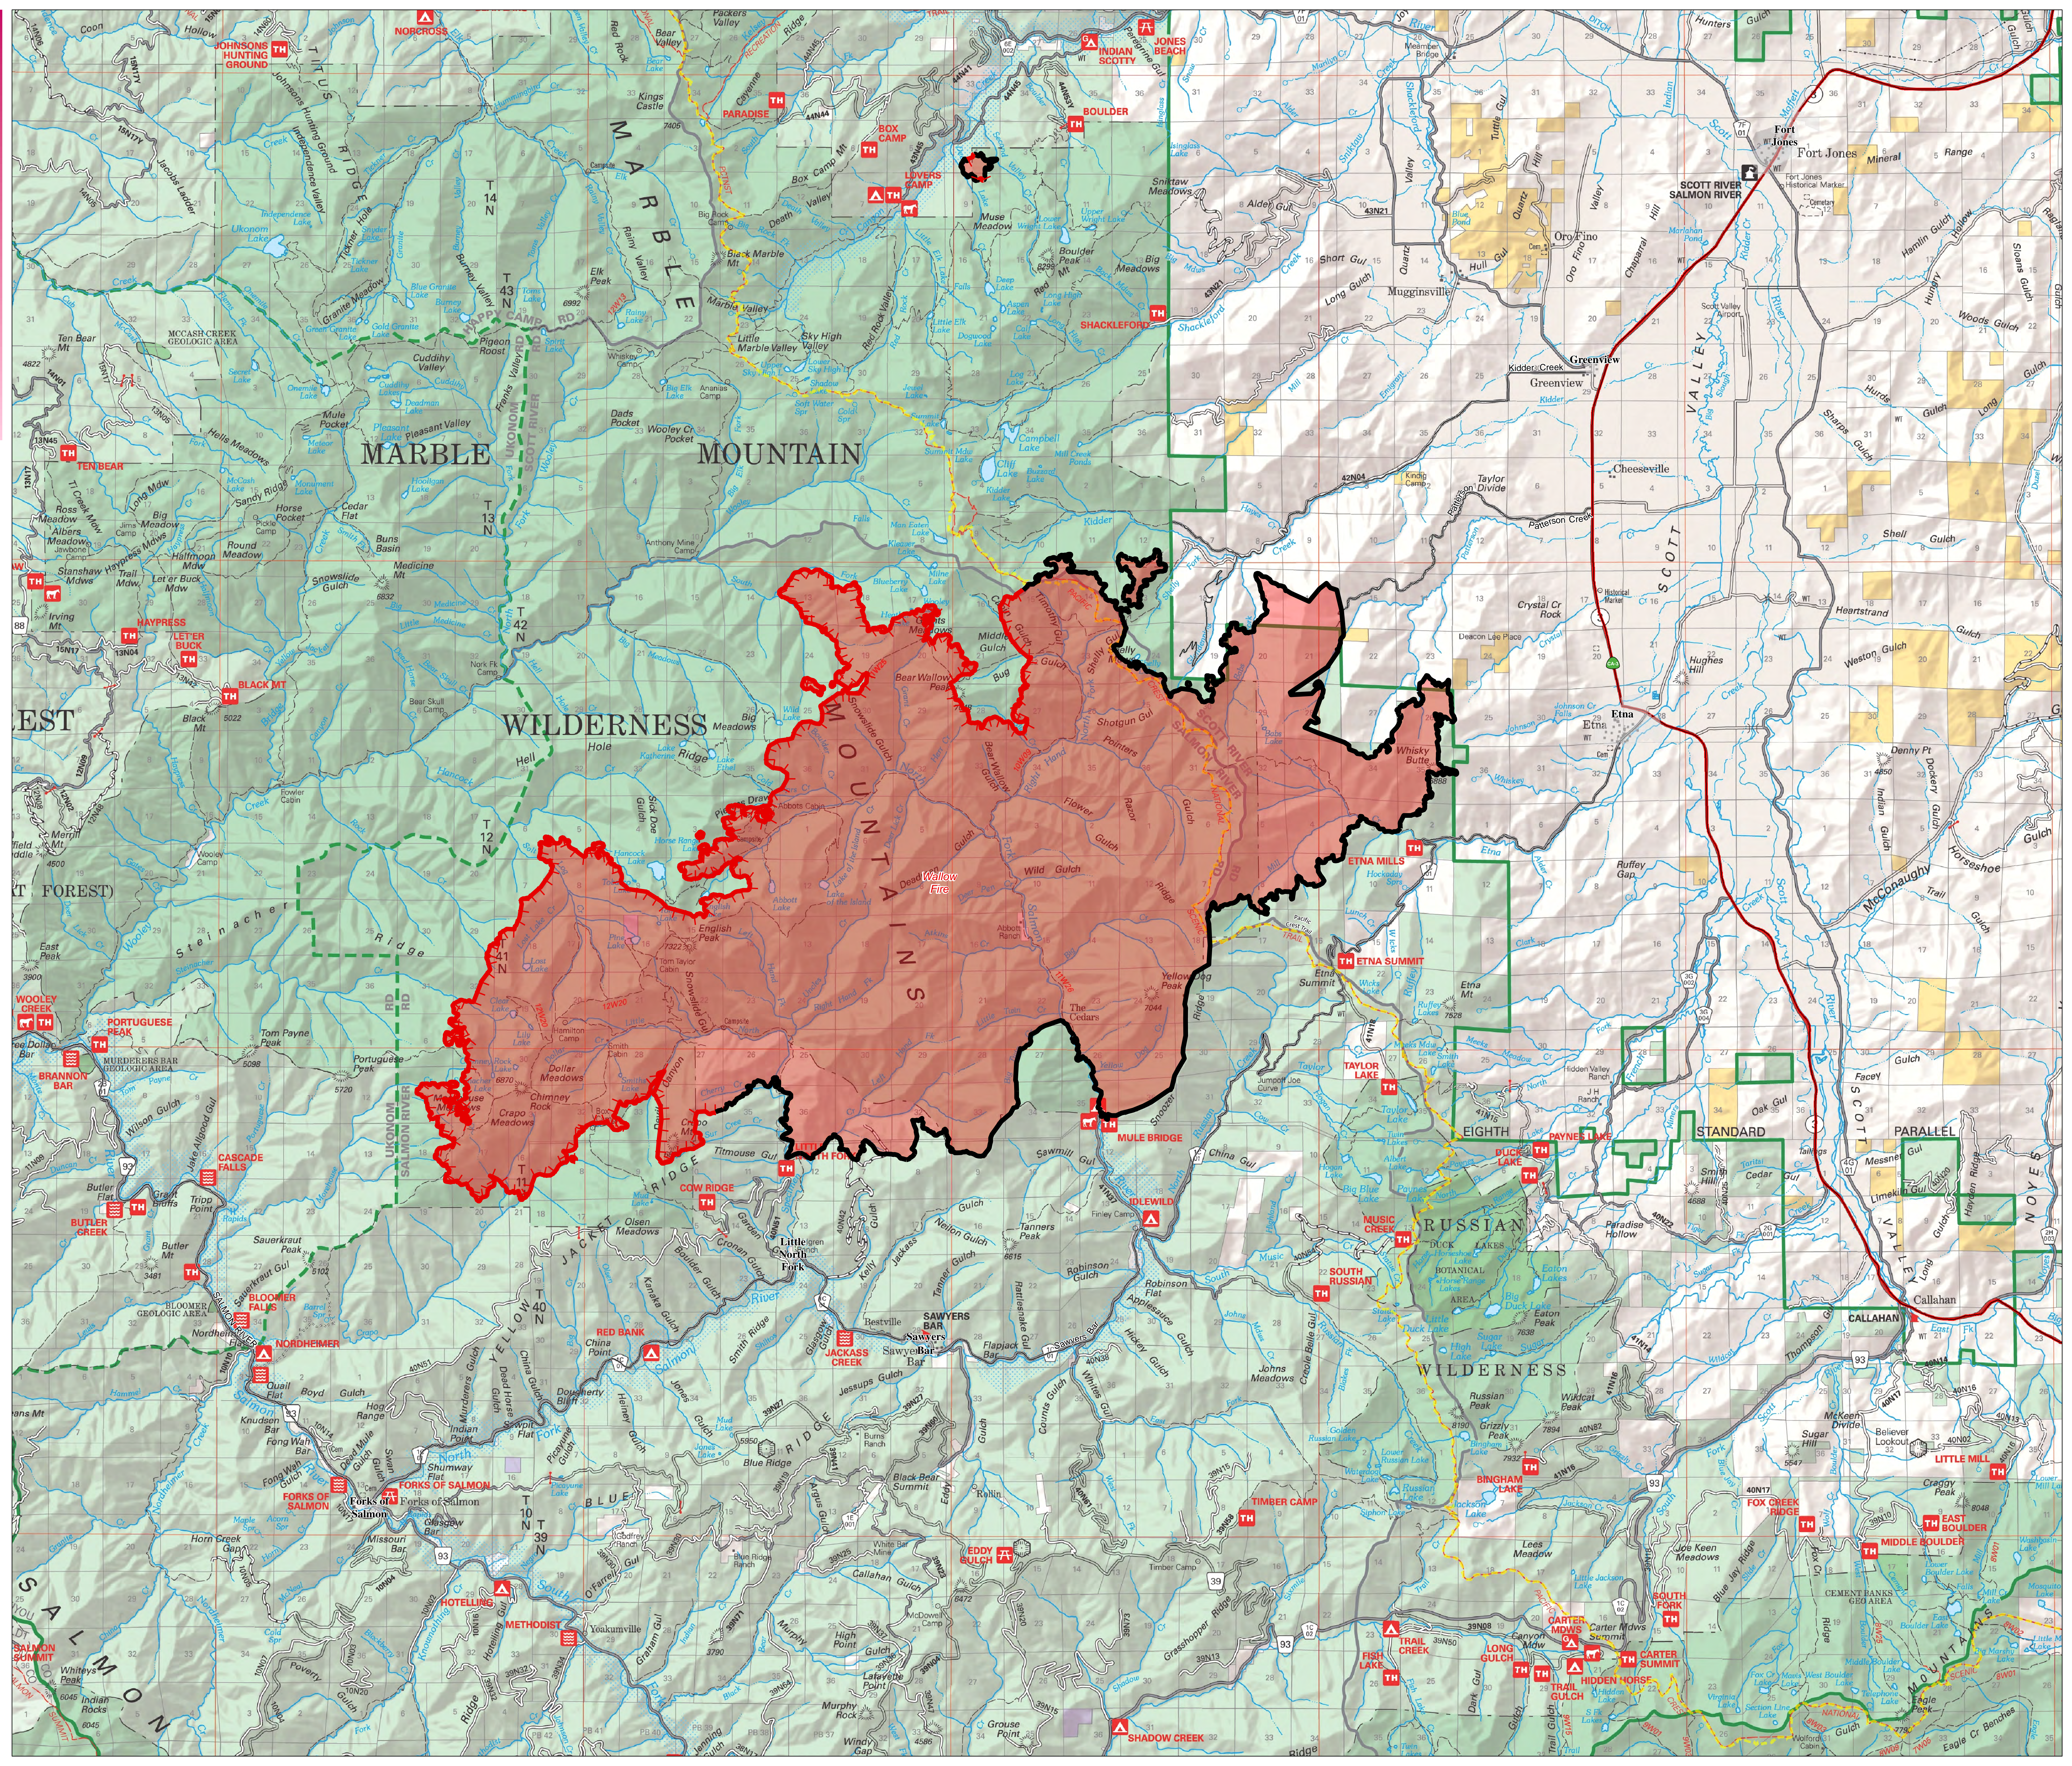

Information
Public Information
 Wallow
 CA-KNF-006029
 09/20/2017
 65,874 acres
 as of 09/19/2017, 0618 Hrs

-  Uncontrolled Fire Edge
-  Completed Line
-  Fire Area
-  Highway 3
-  Transportation routes
-  Pacific Crest Trail (PCT)
-  Cities

0 2 4
 Miles

© 2017 NADCO
 Wallow Mountains
 CA-KNF-006029
 09/20/2017