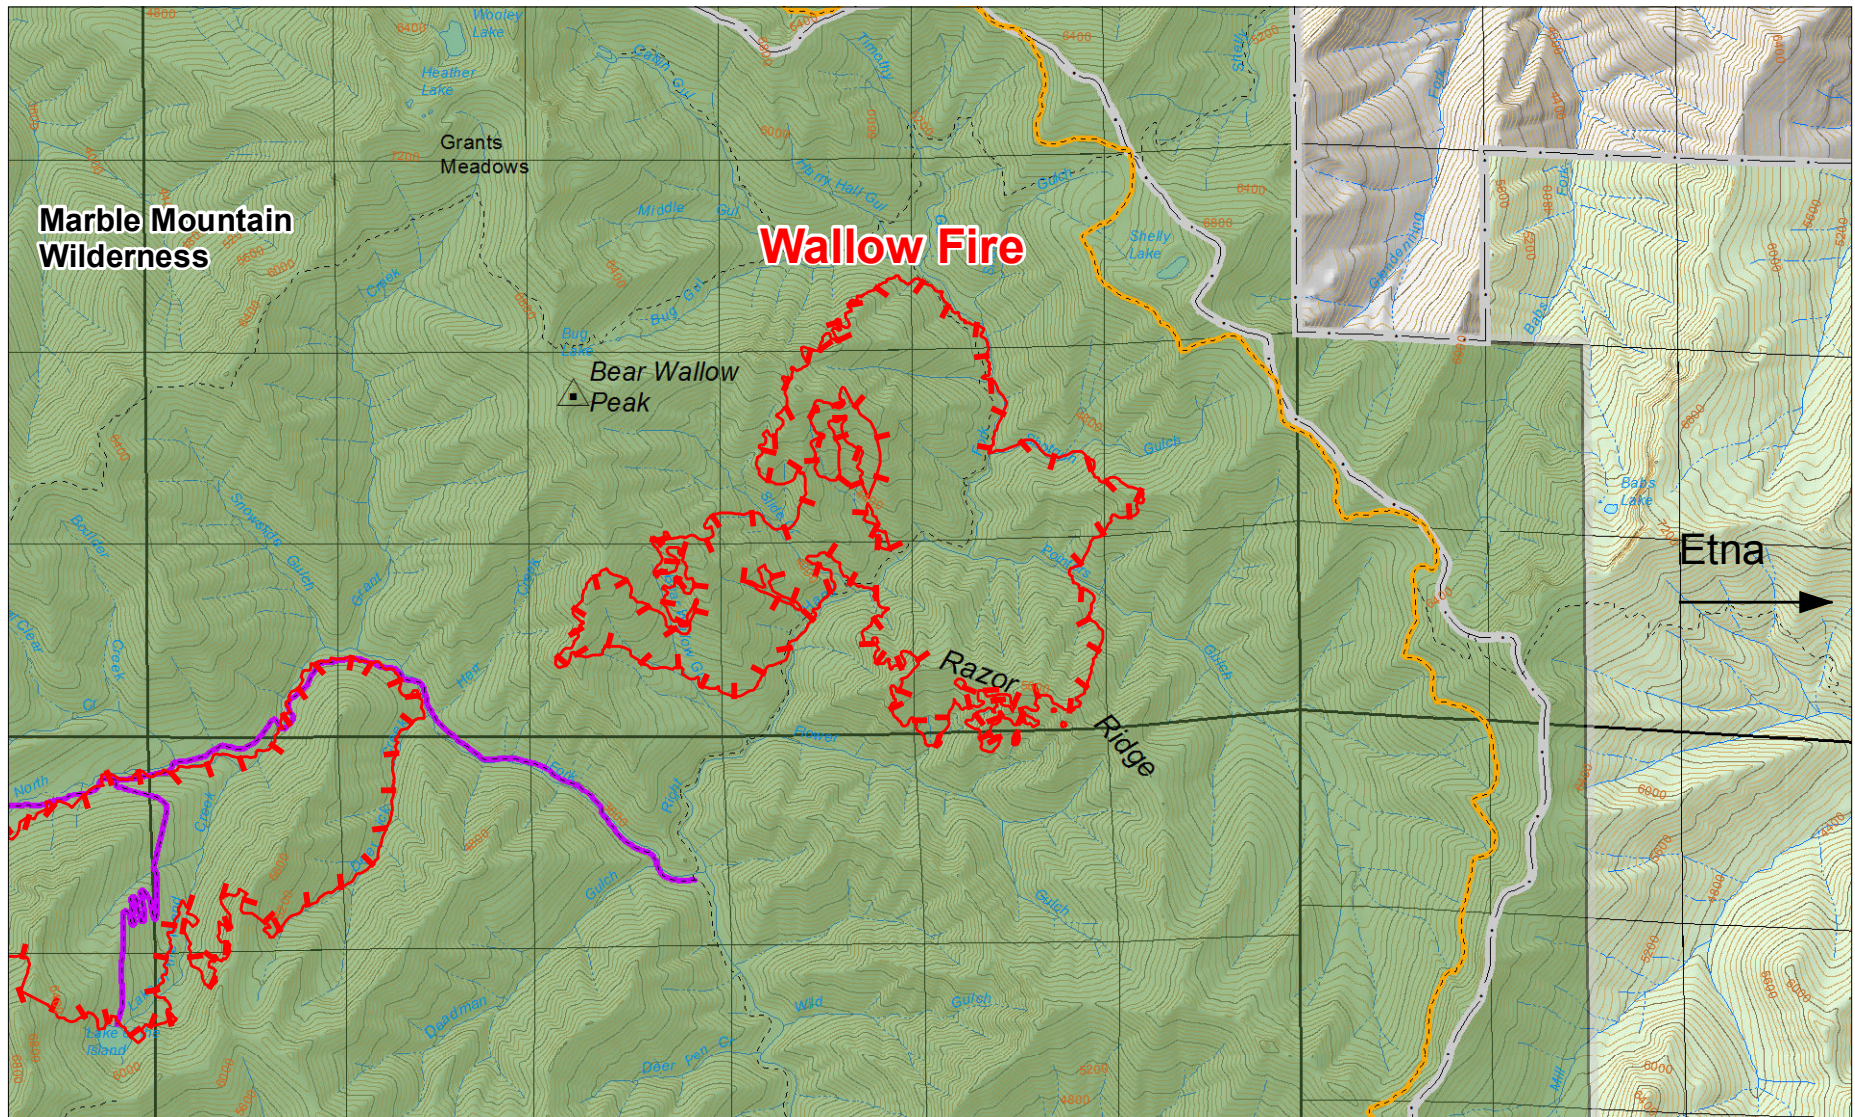

Salmon August Complex
 Incident Map - Wallow Fire
 CA-KNF-006081
 Salmon River Ranger District
 Klamath National Forest

Legend

- Trail
- Ranger District Boundary
- Trail Closure
- Wilderness
- Pacific Crest Trail
- National Forest Land
- Private Land within the Forest Boundary