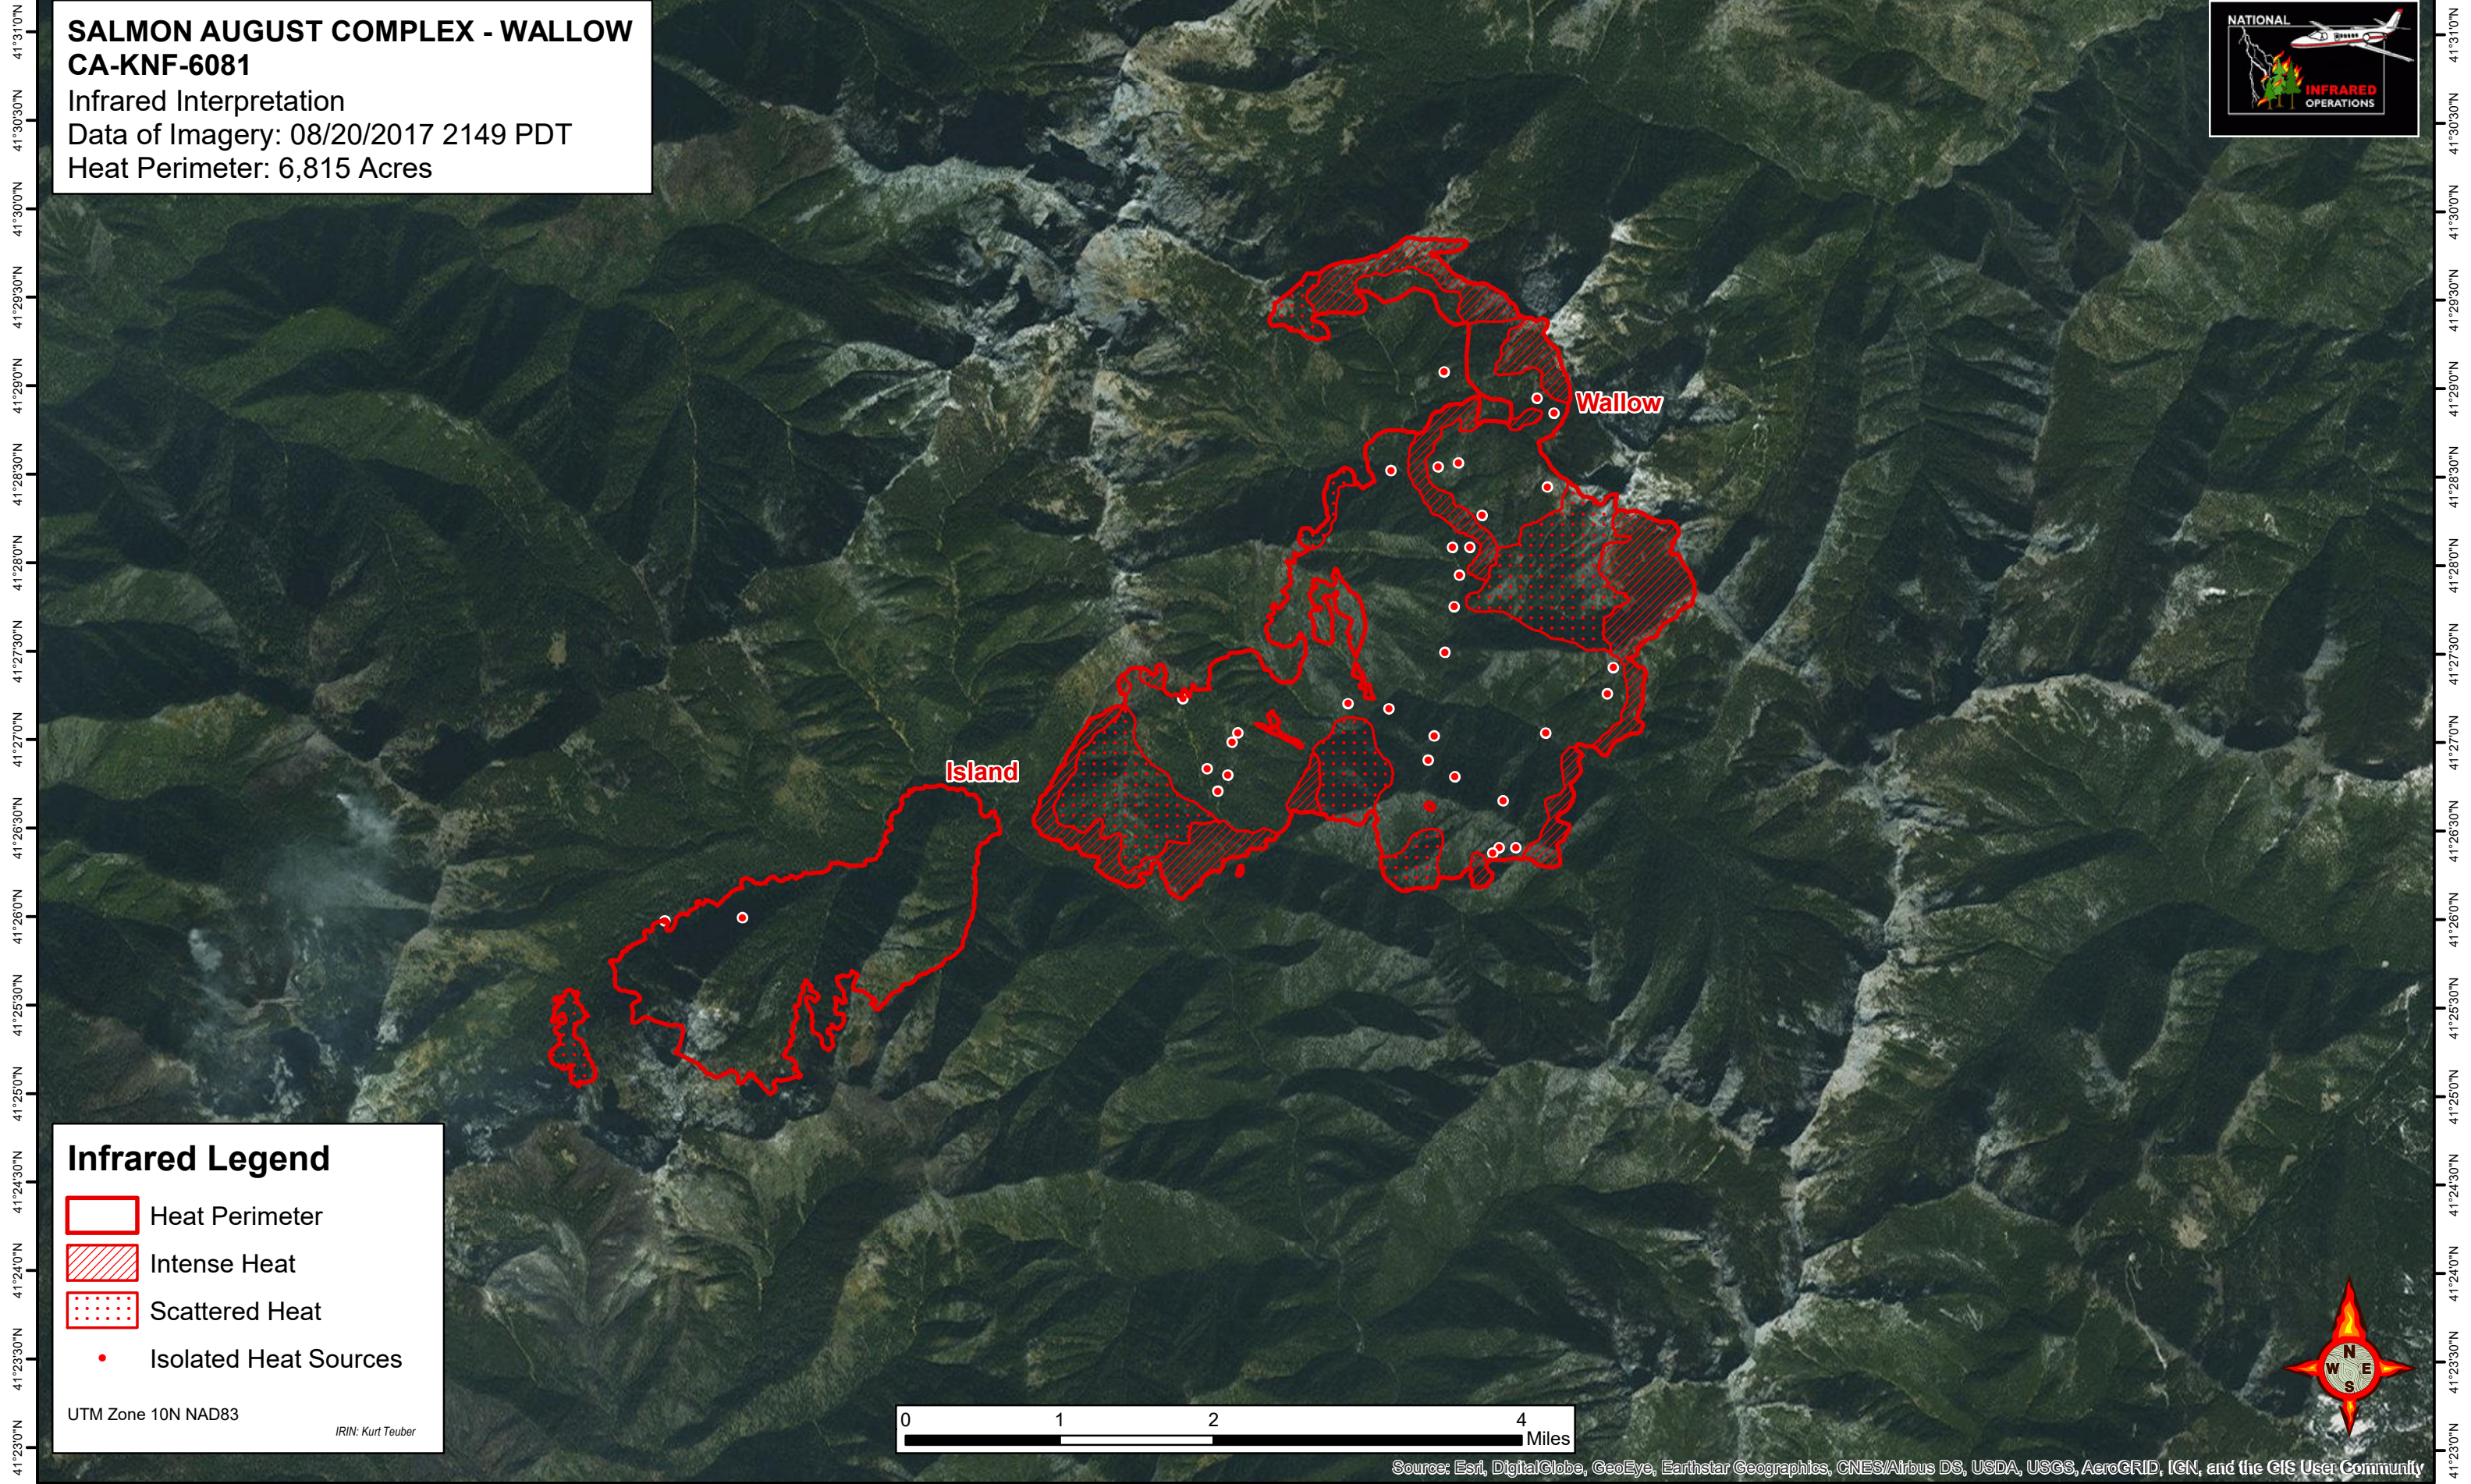

123°15'30"W 123°14'30"W 123°13'30"W 123°12'30"W 123°11'30"W 123°10'30"W 123°9'30"W 123°9'0"W 123°8'30"W 123°8'0"W 123°7'30"W 123°7'0"W 123°6'30"W 123°6'0"W 123°5'30"W 123°5'0"W 123°4'30"W 123°4'0"W 123°3'30"W 123°3'0"W 123°2'30"W 123°2'0"W 123°1'30"W 123°1'0"W 123°0'30"W 122°59'30"W 122°58'30"W 122°57'30"W

SALMON AUGUST COMPLEX - WALLOW
CA-KNF-6081
Infrared Interpretation
Data of Imagery: 08/20/2017 2149 PDT
Heat Perimeter: 6,815 Acres

Infrared Legend

-  Heat Perimeter
-  Intense Heat
-  Scattered Heat
-  Isolated Heat Sources

UTM Zone 10N NAD83 IRIN: Kurt Teuber

Source: Esri, DigitalGlobe, GeoEye, Earthstar Geographics, CNES/Airbus DS, USDA, USGS, AeroGRID, IGN, and the GIS User Community

123°14'30"W 123°13'30"W 123°12'30"W 123°11'30"W 123°10'30"W 123°9'30"W 123°9'0"W 123°8'30"W 123°8'0"W 123°7'30"W 123°7'0"W 123°6'30"W 123°6'0"W 123°5'30"W 123°5'0"W 123°4'30"W 123°4'0"W 123°3'30"W 123°3'0"W 123°2'30"W 123°2'0"W 123°1'30"W 123°1'0"W 123°0'30"W 122°59'30"W 122°58'30"W 122°57'30"W