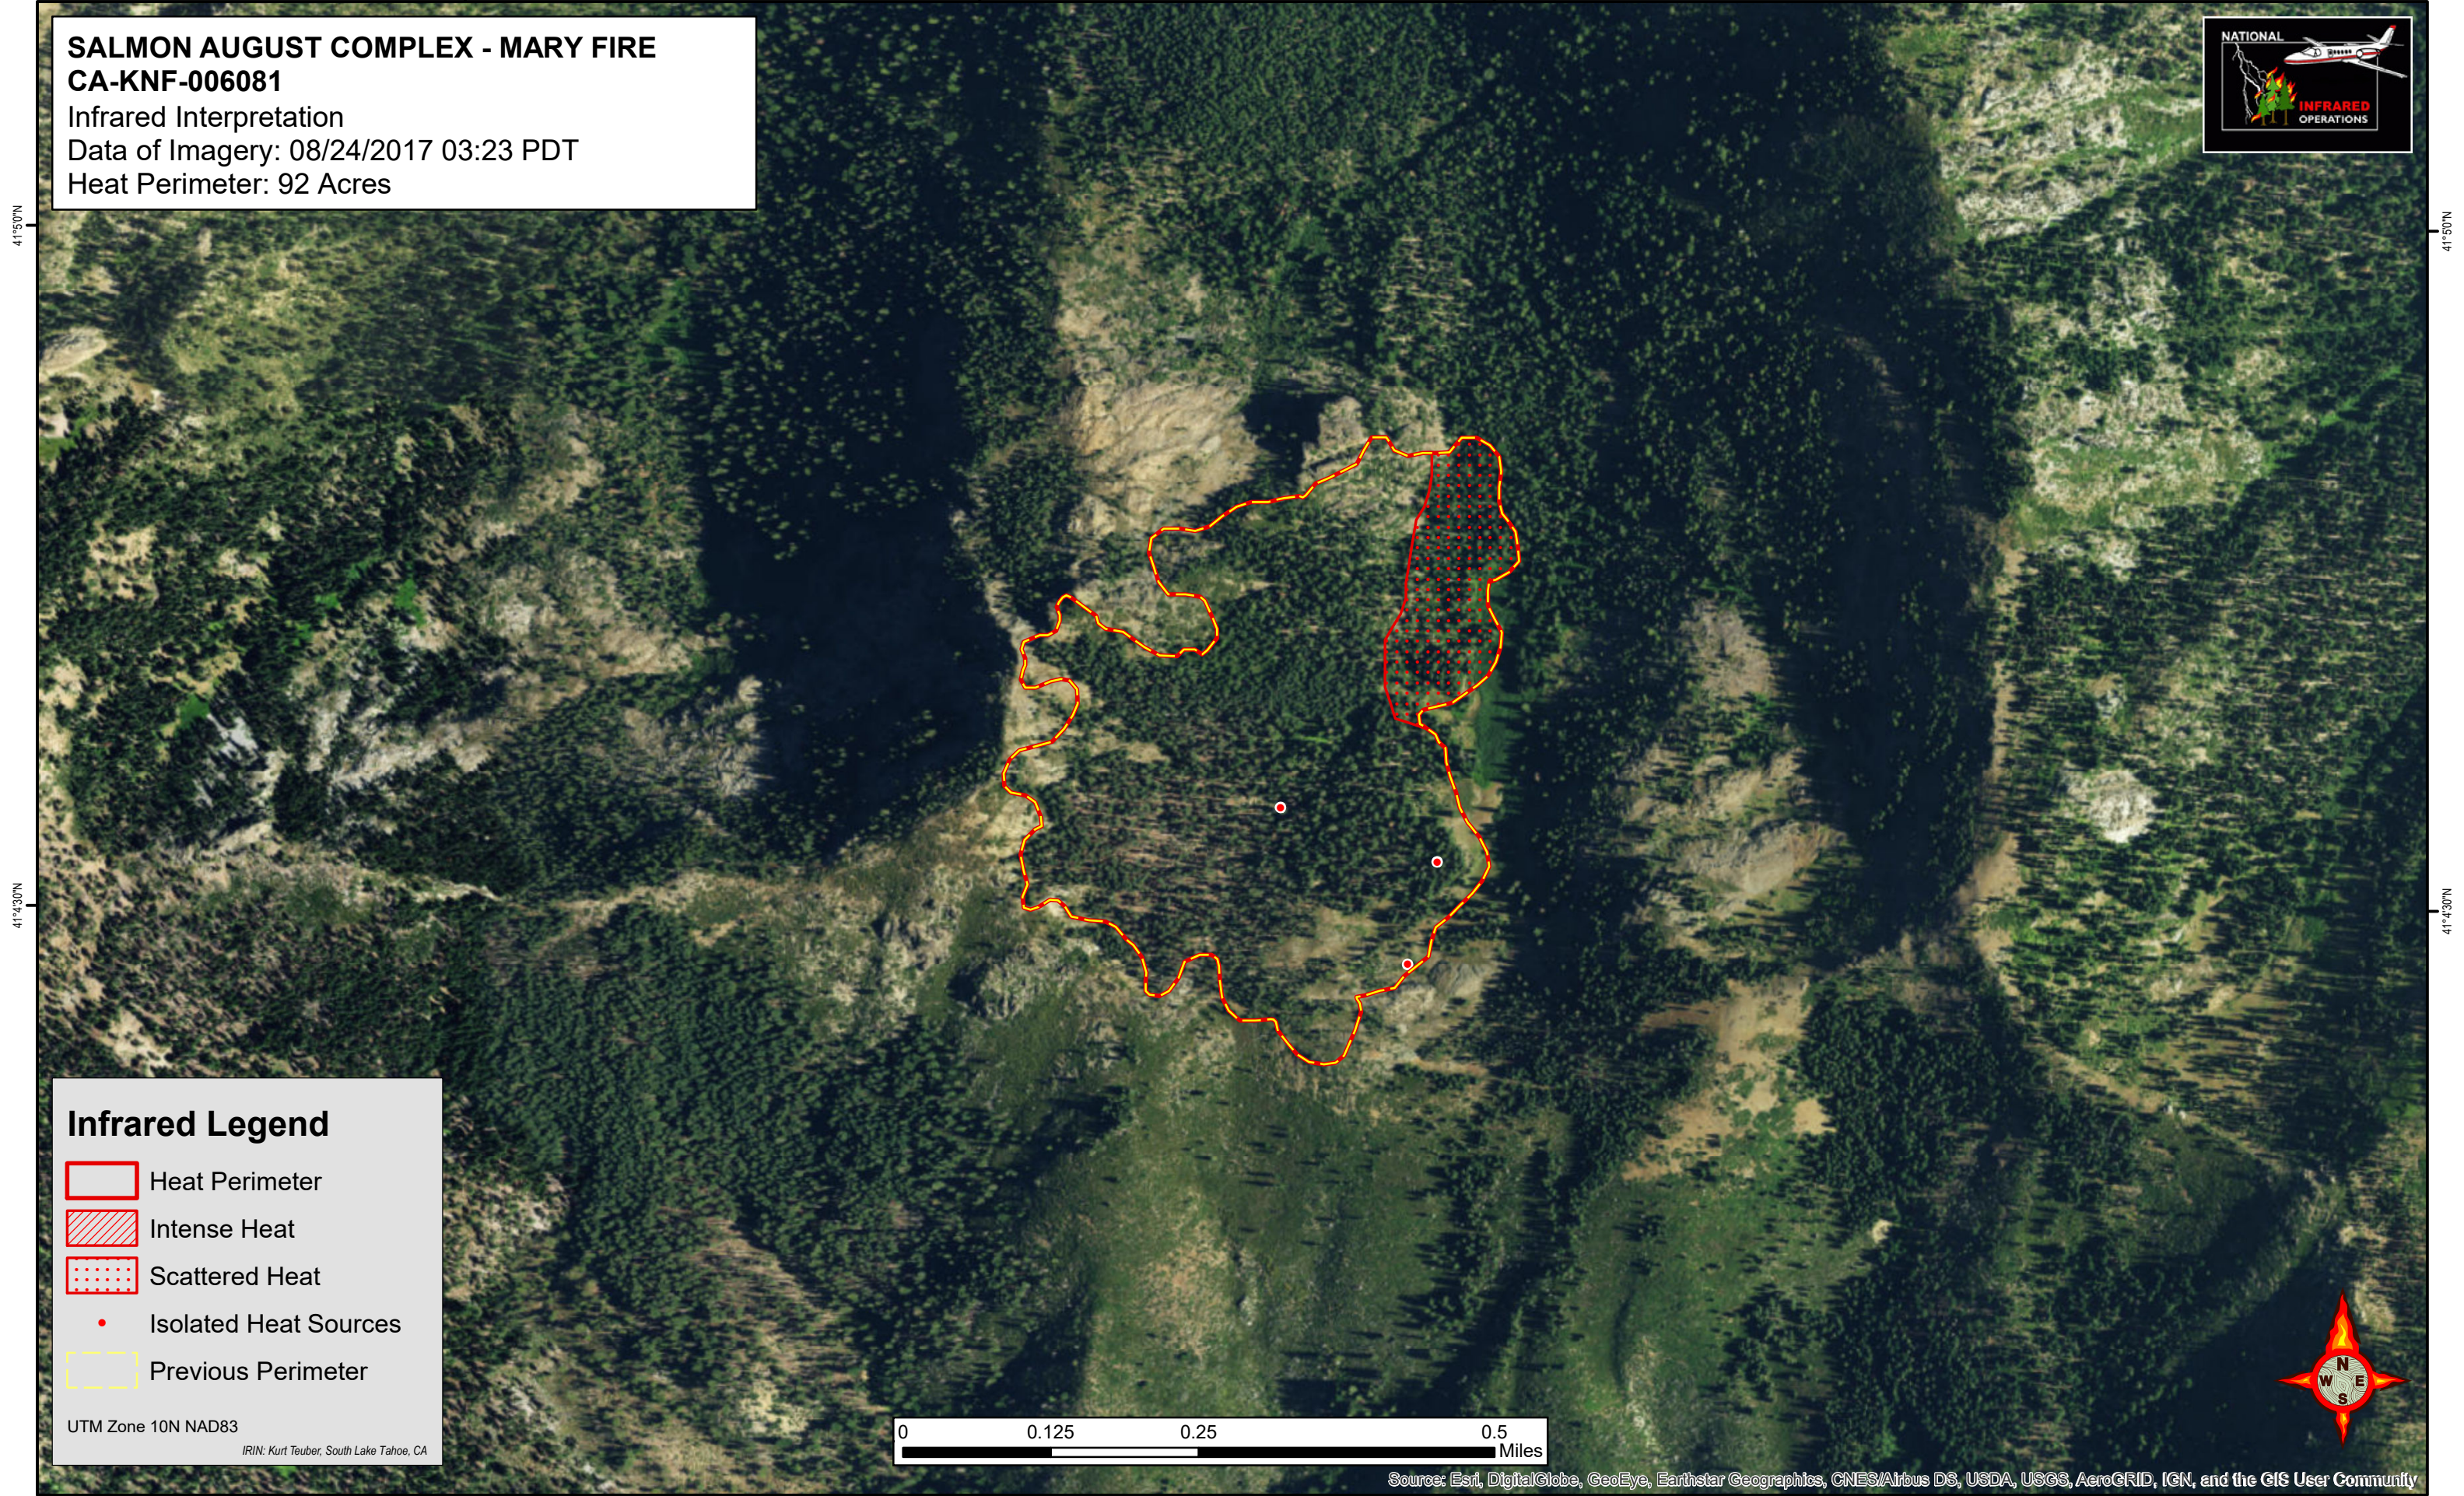

SALMON AUGUST COMPLEX - MARY FIRE
CA-KNF-006081
Infrared Interpretation
Data of Imagery: 08/24/2017 03:23 PDT
Heat Perimeter: 92 Acres

Infrared Legend

- Heat Perimeter
- Intense Heat
- Scattered Heat
- Isolated Heat Sources
- Previous Perimeter

UTM Zone 10N NAD83
IRIN: Kurt Teuber, South Lake Tahoe, CA

Source: Esri, DigitalGlobe, GeoEye, Earthstar Geographics, CNES/Airbus DS, USDA, USGS, AeroGRID, IGN, and the GIS User Community