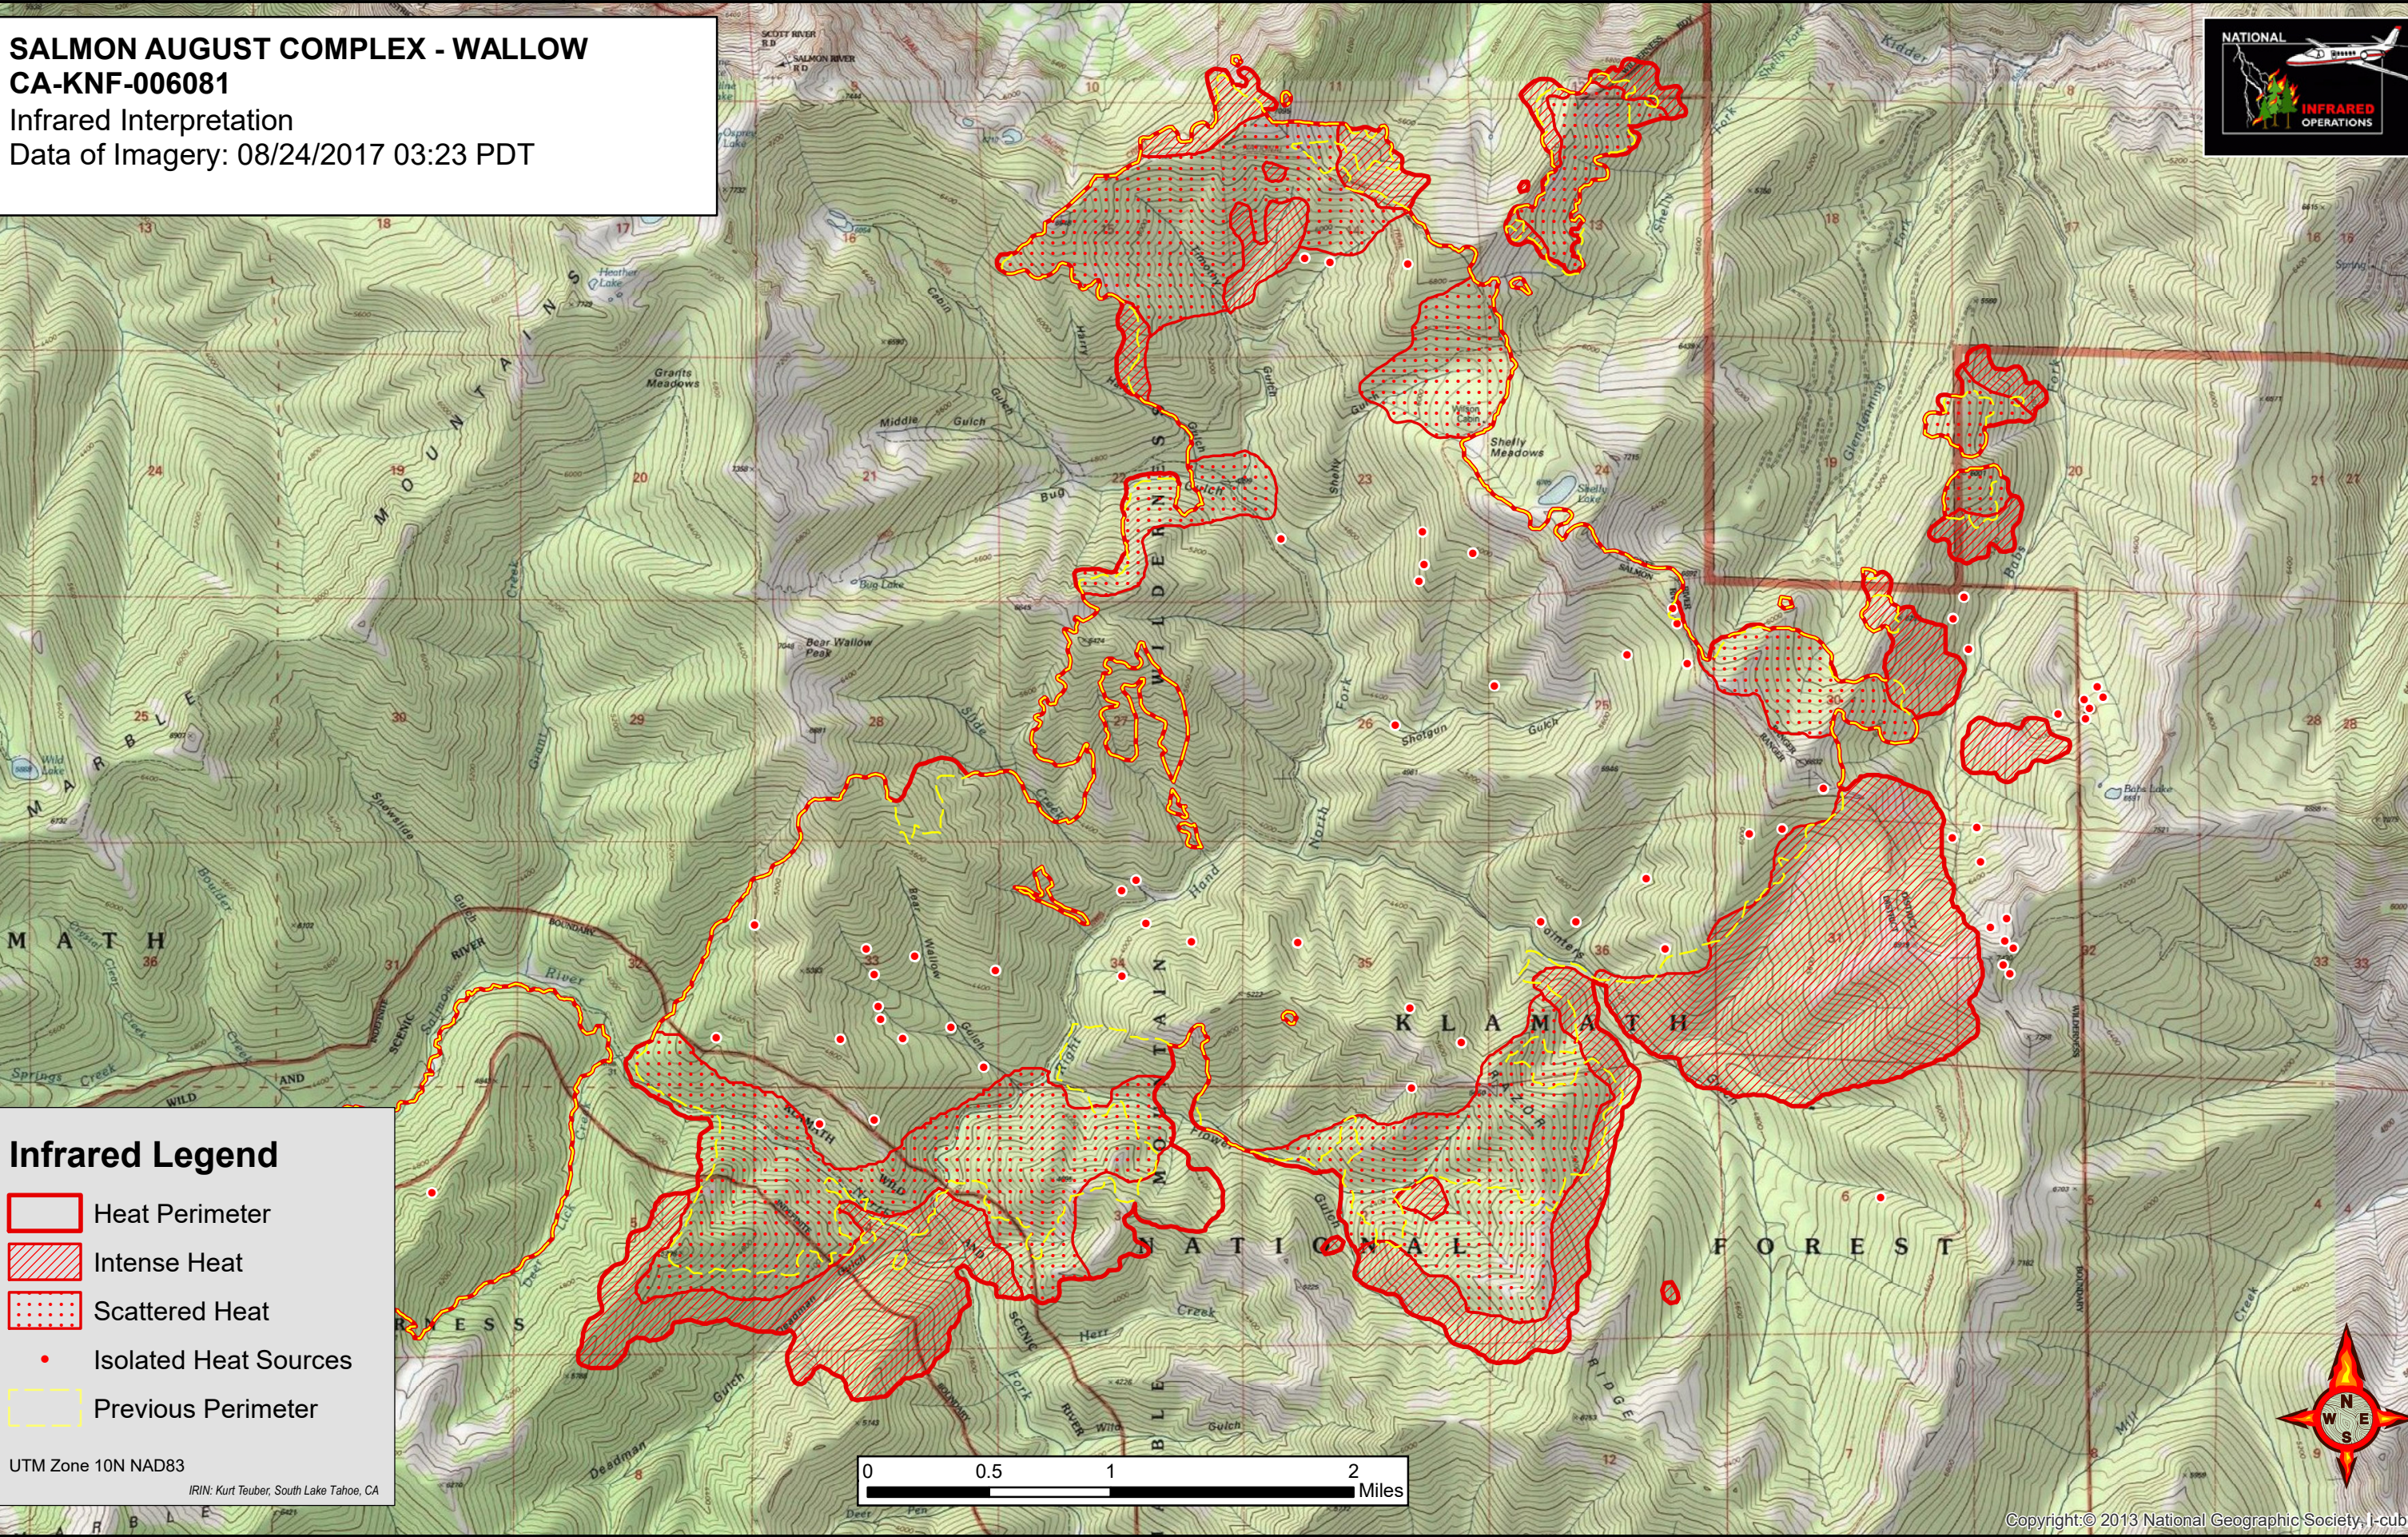

123°11'0"W 123°10'30"W 123°10'0"W 123°9'30"W 123°9'0"W 123°8'30"W 123°8'0"W 123°7'30"W 123°7'0"W 123°6'30"W 123°6'0"W 123°5'30"W 123°5'0"W 123°4'30"W 123°4'0"W 123°3'30"W 123°3'0"W 123°2'30"W 123°2'0"W 123°1'30"W 123°1'0"W 123°0'30"W 123°0'0"W

**SALMON AUGUST COMPLEX - WALLOW**  
**CA-KNF-006081**  
Infrared Interpretation  
Data of Imagery: 08/24/2017 03:23 PDT

**Infrared Legend**

- Heat Perimeter
- Intense Heat
- Scattered Heat
- Isolated Heat Sources
- Previous Perimeter

UTM Zone 10N NAD83  
IRIN: Kurt Teuber, South Lake Tahoe, CA

123°11'0"W 123°10'30"W 123°10'0"W 123°9'30"W 123°9'0"W 123°8'30"W 123°8'0"W 123°7'30"W 123°7'0"W 123°6'30"W 123°6'0"W 123°5'30"W 123°5'0"W 123°4'30"W 123°4'0"W 123°3'30"W 123°3'0"W 123°2'30"W 123°2'0"W 123°1'30"W 123°1'0"W 123°0'30"W 123°0'0"W