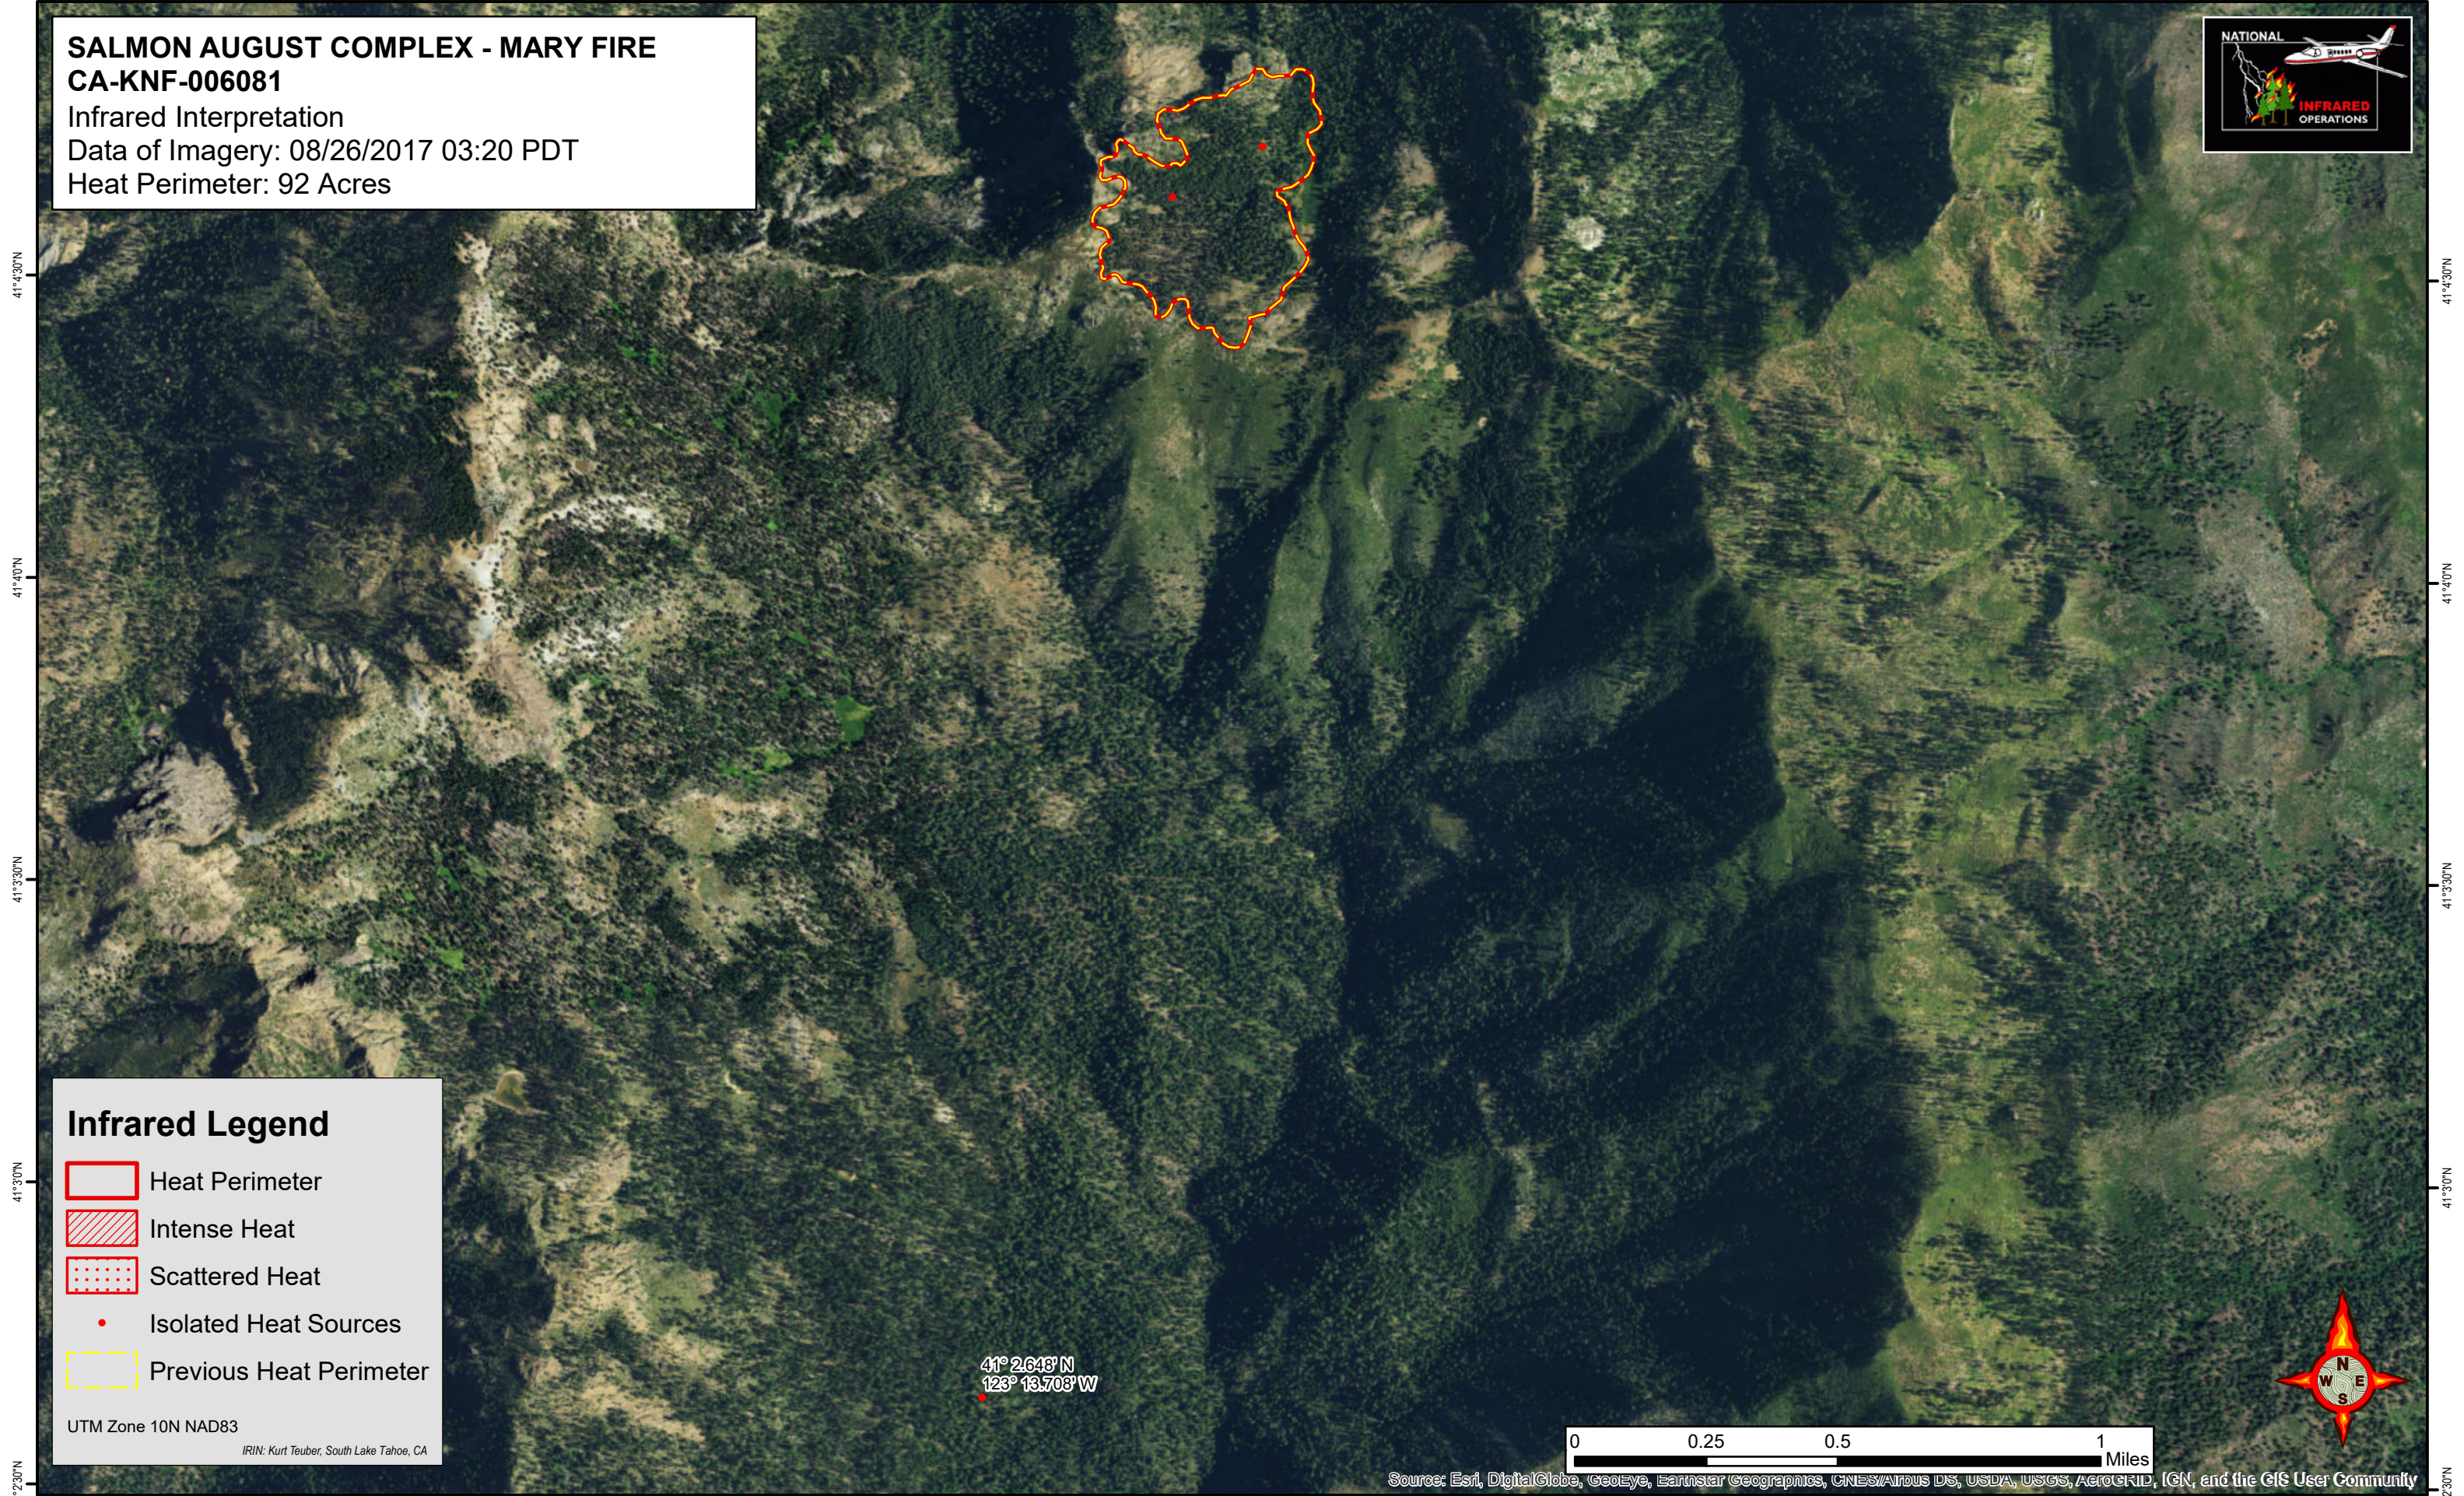

SALMON AUGUST COMPLEX - MARY FIRE
CA-KNF-006081
Infrared Interpretation
Data of Imagery: 08/26/2017 03:20 PDT
Heat Perimeter: 92 Acres

Infrared Legend

- Heat Perimeter
- Intense Heat
- Scattered Heat
- Isolated Heat Sources
- Previous Heat Perimeter

UTM Zone 10N NAD83
IRIN: Kurt Teuber, South Lake Tahoe, CA

41° 26.48' N
123° 13.708' W

Source: Esri, DigitalGlobe, GeoEye, Earthstar Geographics, CNES/Airbus DS, USDA, USGS, AeroGRID, IGN, and the GIS User Community