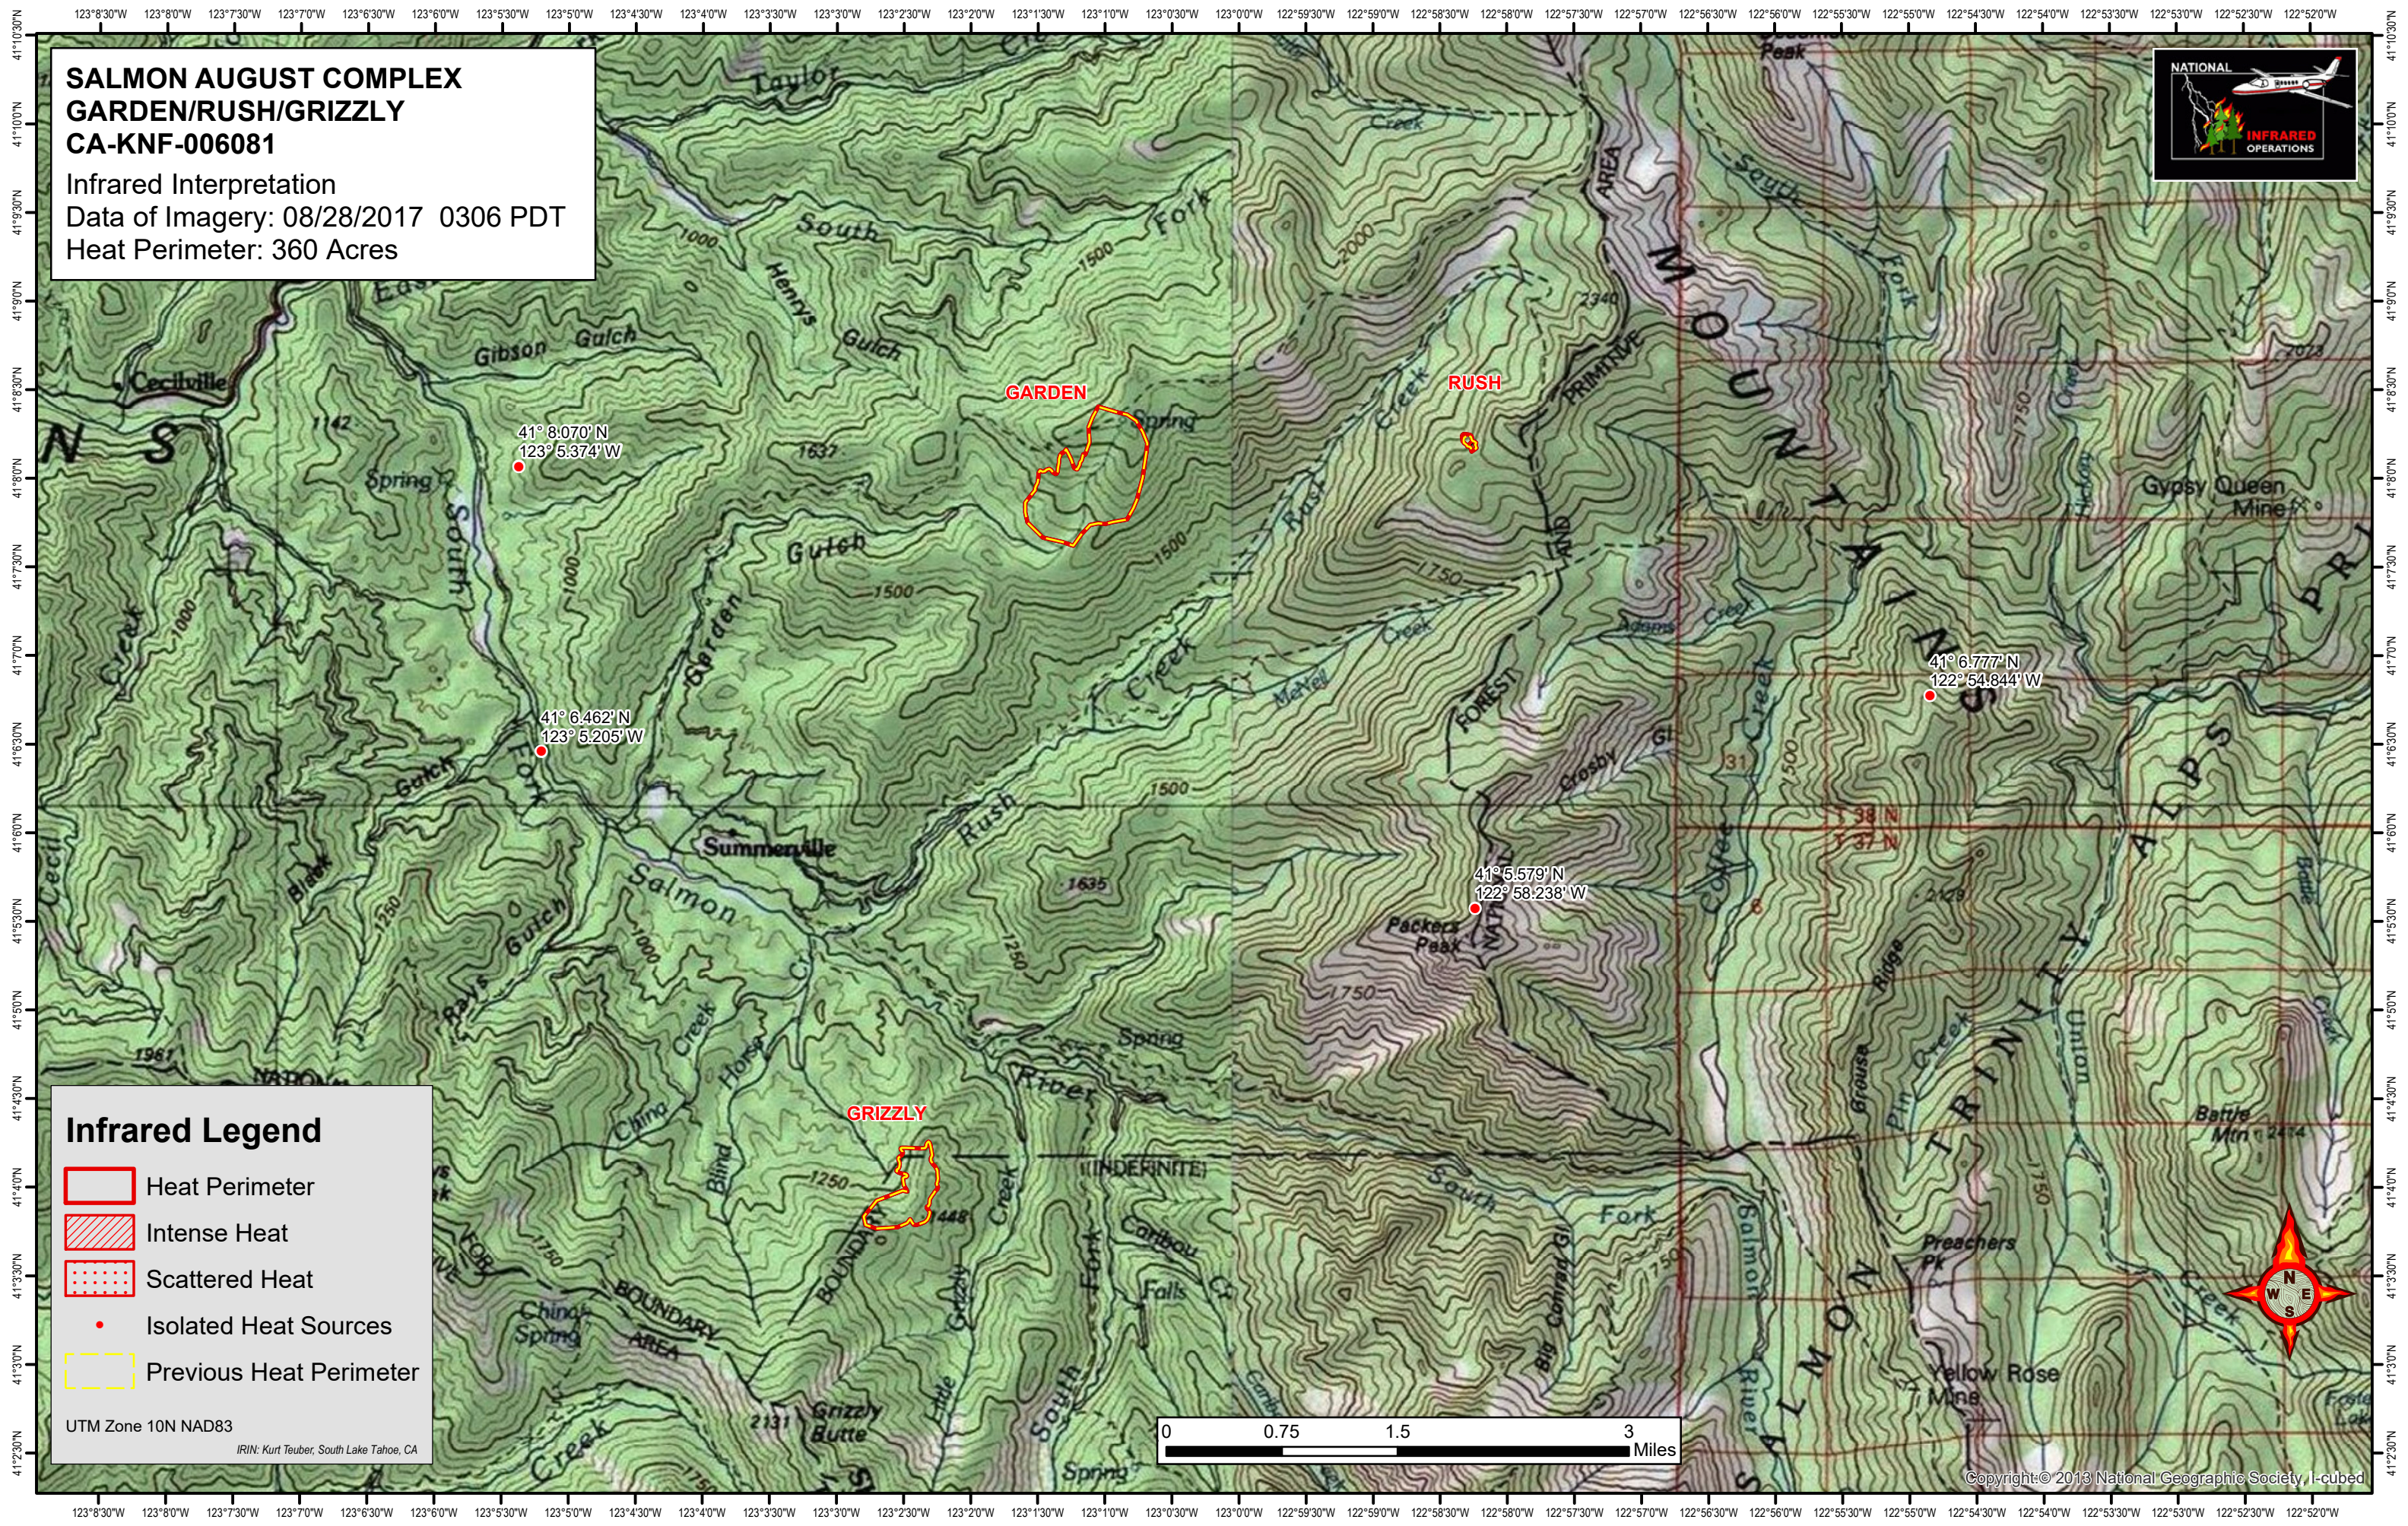

**SALMON AUGUST COMPLEX
GARDEN/RUSH/GRIZZLY
CA-KNF-006081**

Infrared Interpretation
Data of Imagery: 08/28/2017 0306 PDT
Heat Perimeter: 360 Acres

Infrared Legend

- Heat Perimeter
- Intense Heat
- Scattered Heat
- Isolated Heat Sources
- Previous Heat Perimeter

UTM Zone 10N NAD83
IRIN: Kurt Teuber, South Lake Tahoe, CA