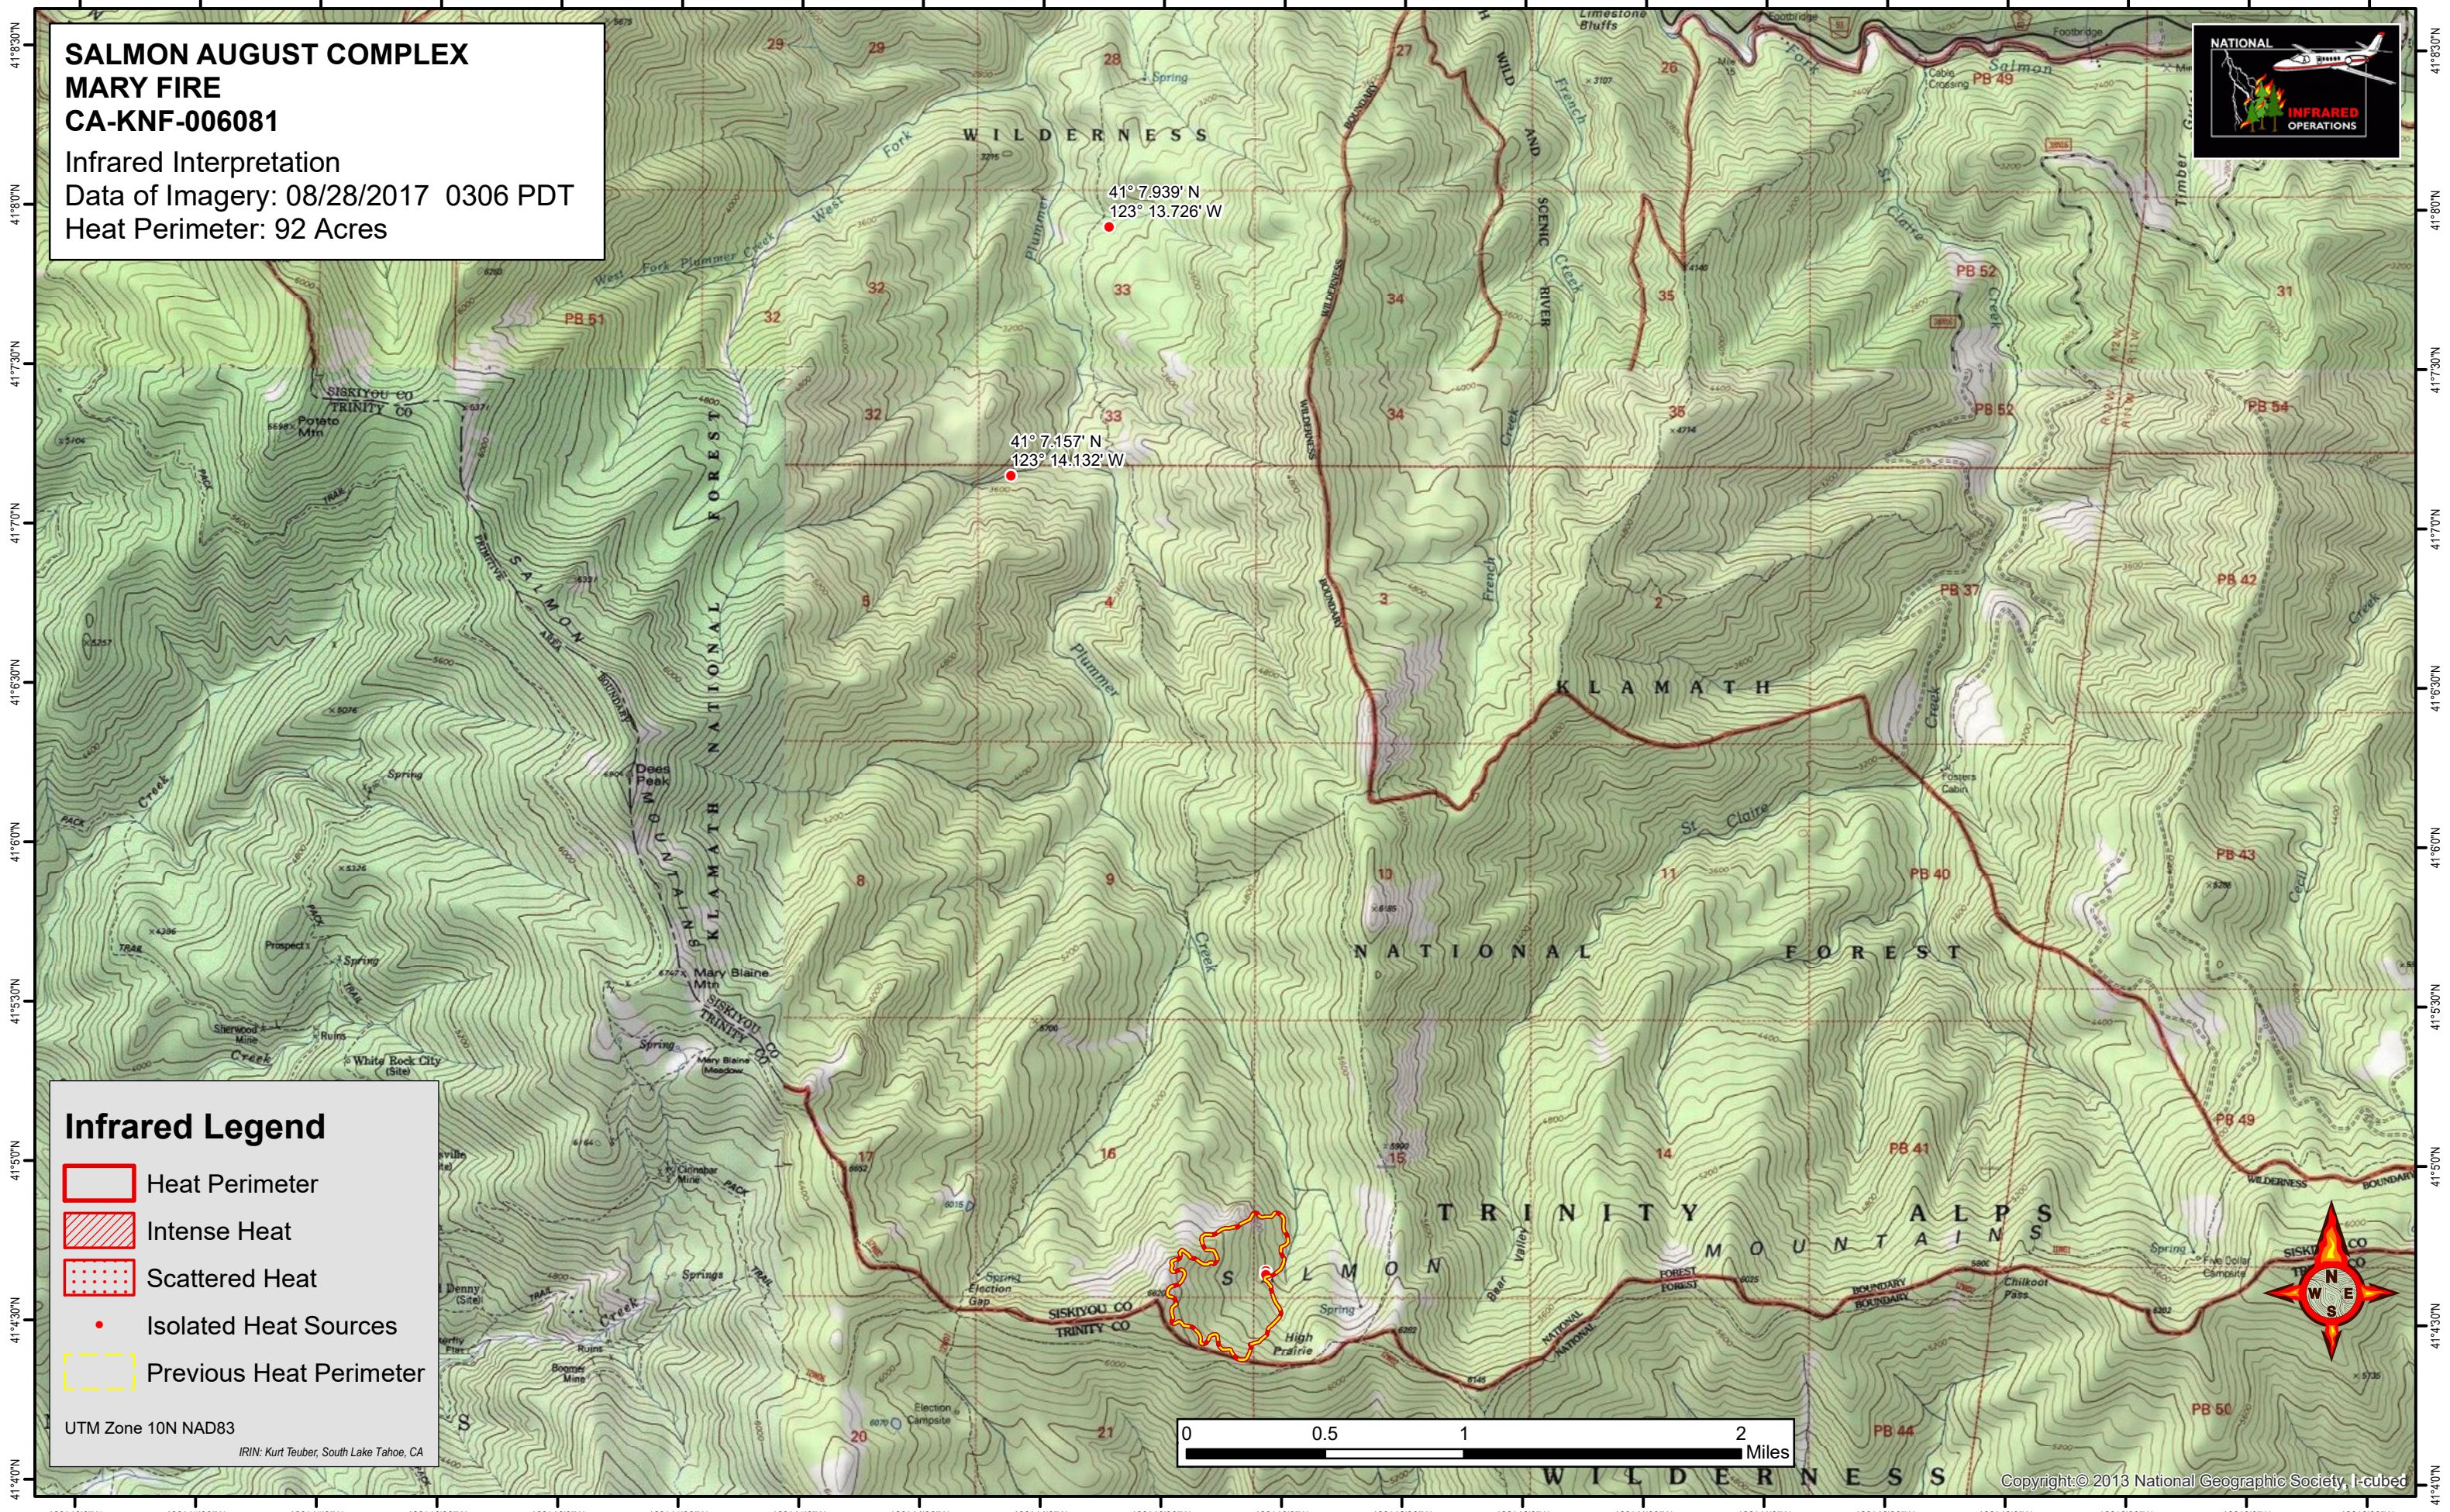

123°18'0"W 123°17'30"W 123°17'0"W 123°16'30"W 123°16'0"W 123°15'30"W 123°15'0"W 123°14'30"W 123°14'0"W 123°13'30"W 123°13'0"W 123°12'30"W 123°12'0"W 123°11'30"W 123°11'0"W 123°10'30"W 123°10'0"W 123°9'30"W 123°9'0"W 123°8'30"W

**SALMON AUGUST COMPLEX  
MARY FIRE  
CA-KNF-006081**  
Infrared Interpretation  
Data of Imagery: 08/28/2017 0306 PDT  
Heat Perimeter: 92 Acres

**Infrared Legend**

-  Heat Perimeter
-  Intense Heat
-  Scattered Heat
-  Isolated Heat Sources
-  Previous Heat Perimeter

UTM Zone 10N NAD83  
IRIN: Kurt Teuber, South Lake Tahoe, CA

123°18'0"W 123°17'30"W 123°17'0"W 123°16'30"W 123°16'0"W 123°15'30"W 123°15'0"W 123°14'30"W 123°14'0"W 123°13'30"W 123°13'0"W 123°12'30"W 123°12'0"W 123°11'30"W 123°11'0"W 123°10'30"W 123°10'0"W 123°9'30"W 123°9'0"W 123°8'30"W