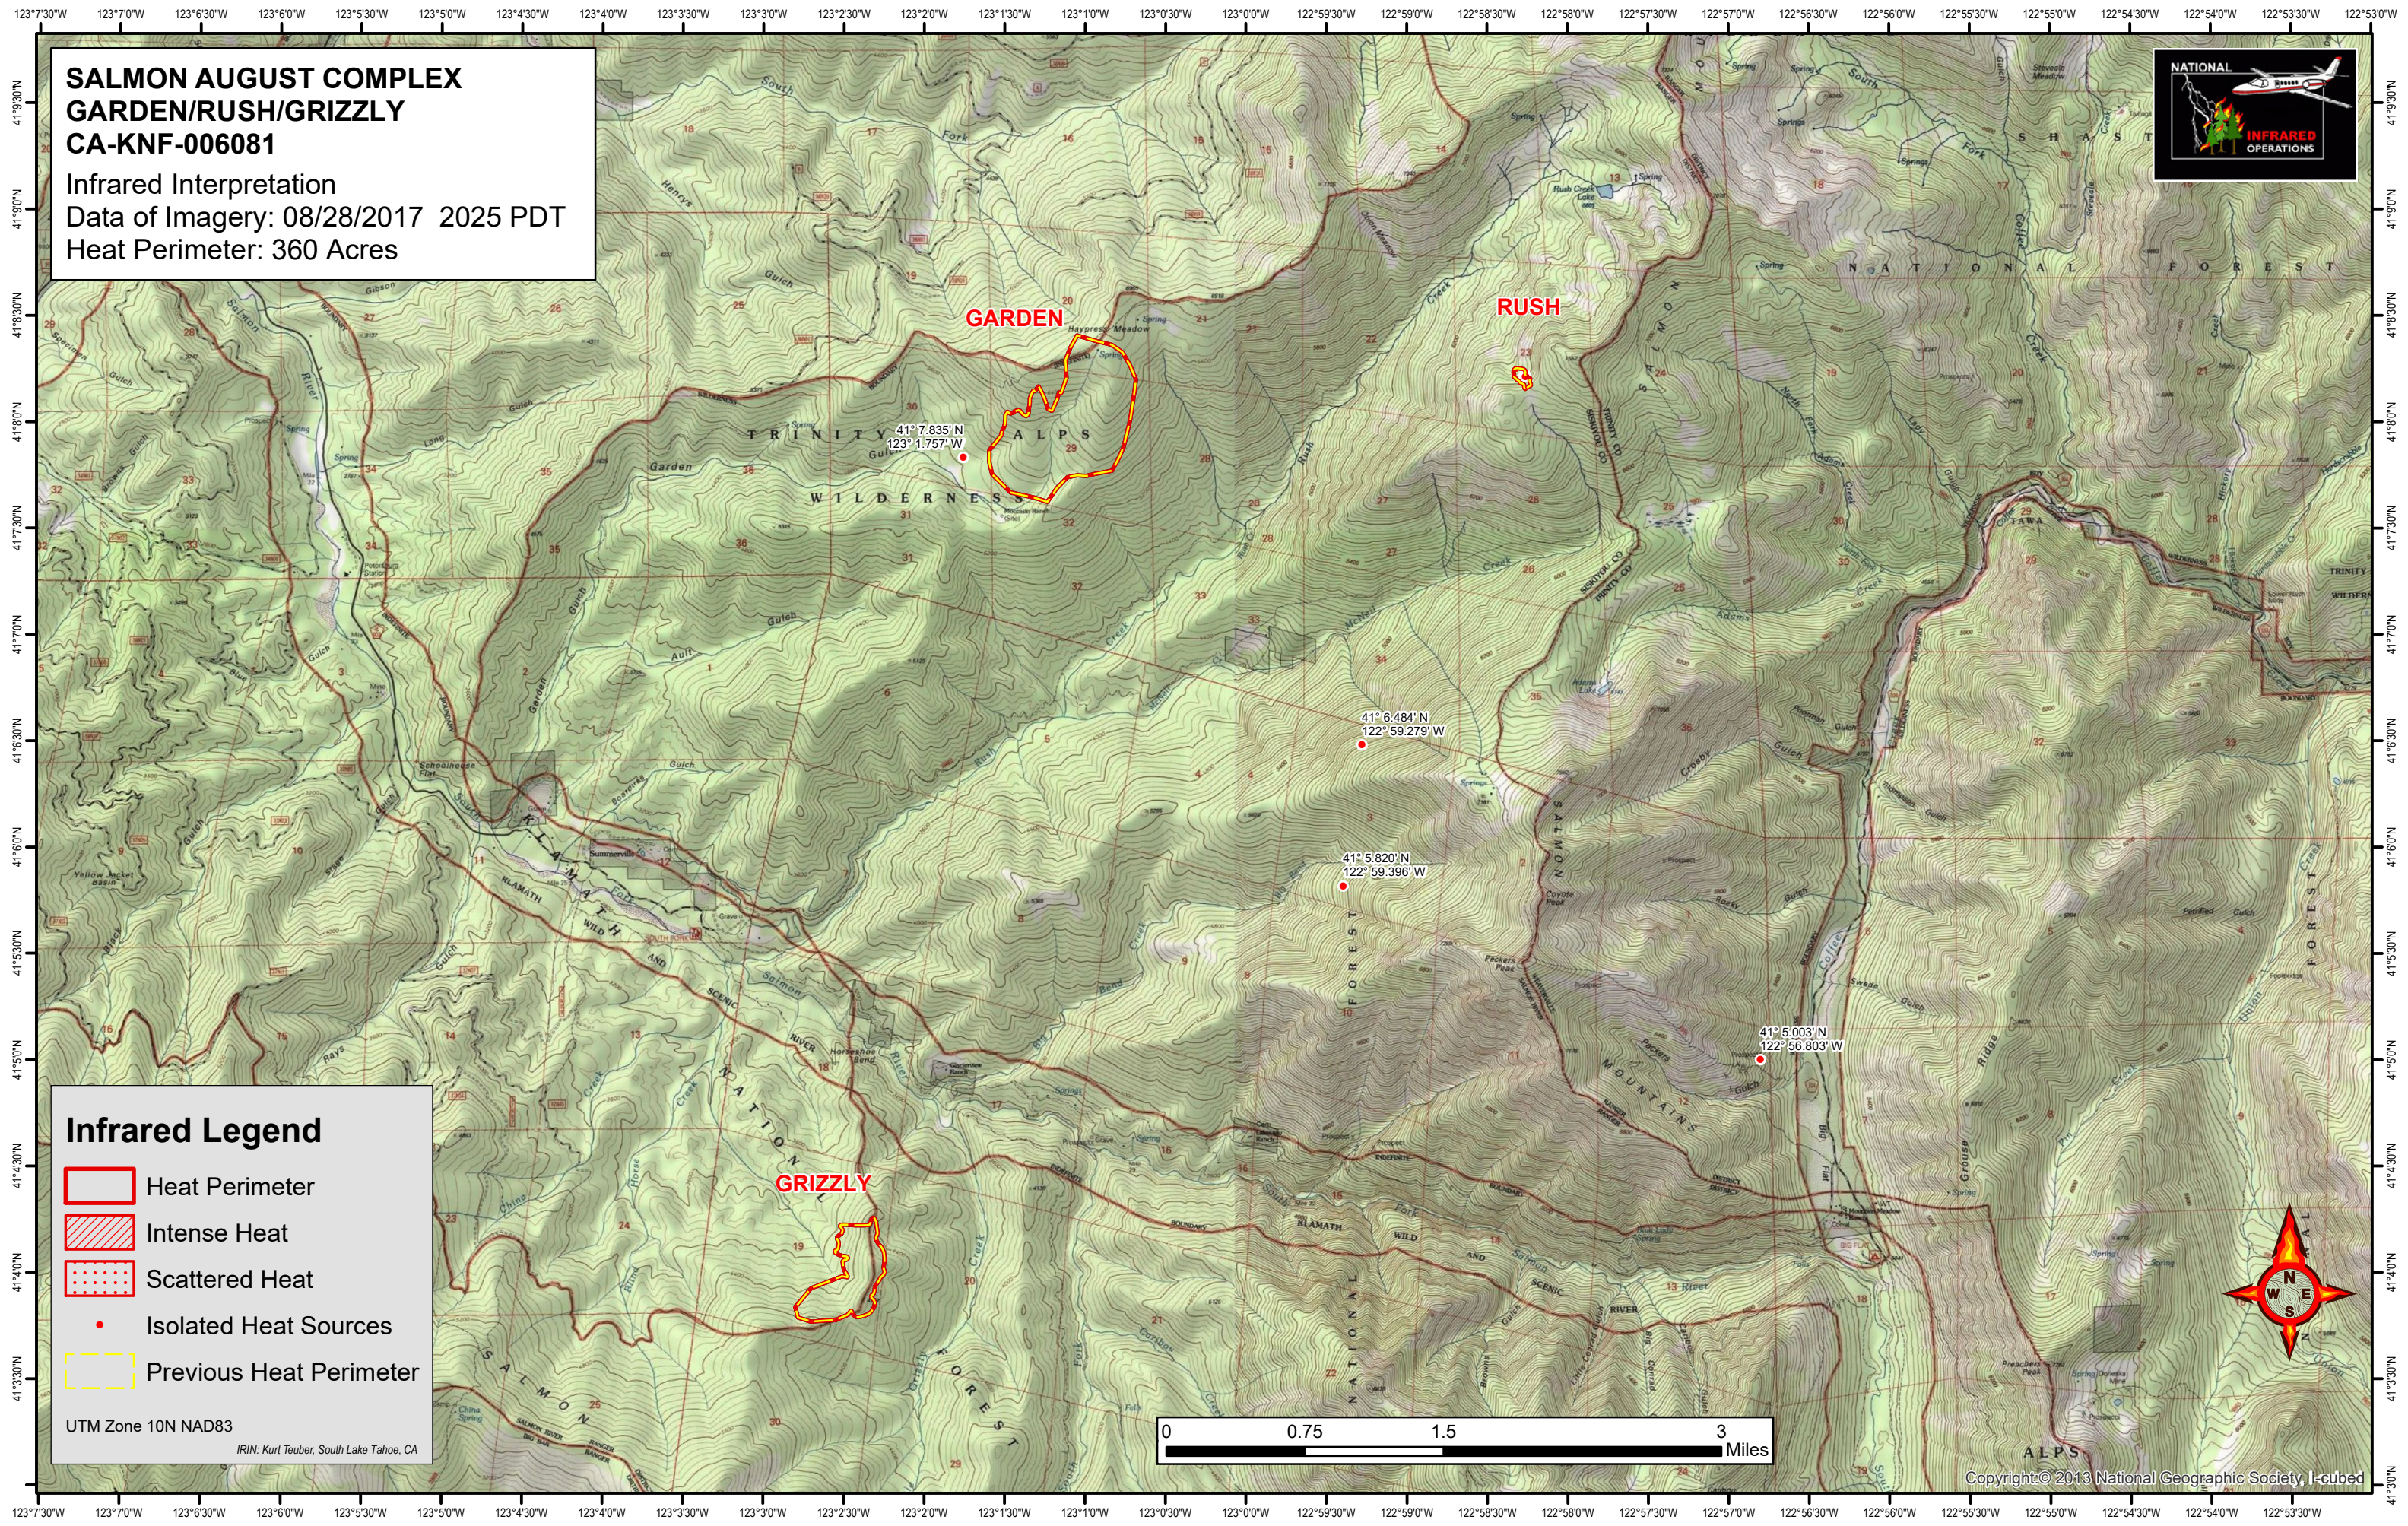

**SALMON AUGUST COMPLEX
GARDEN/RUSH/GRIZZLY
CA-KNF-006081**

Infrared Interpretation
Data of Imagery: 08/28/2017 2025 PDT
Heat Perimeter: 360 Acres

Infrared Legend

- Heat Perimeter
- Intense Heat
- Scattered Heat
- Isolated Heat Sources
- Previous Heat Perimeter

UTM Zone 10N NAD83
IRIN: Kurt Teuber, South Lake Tahoe, CA