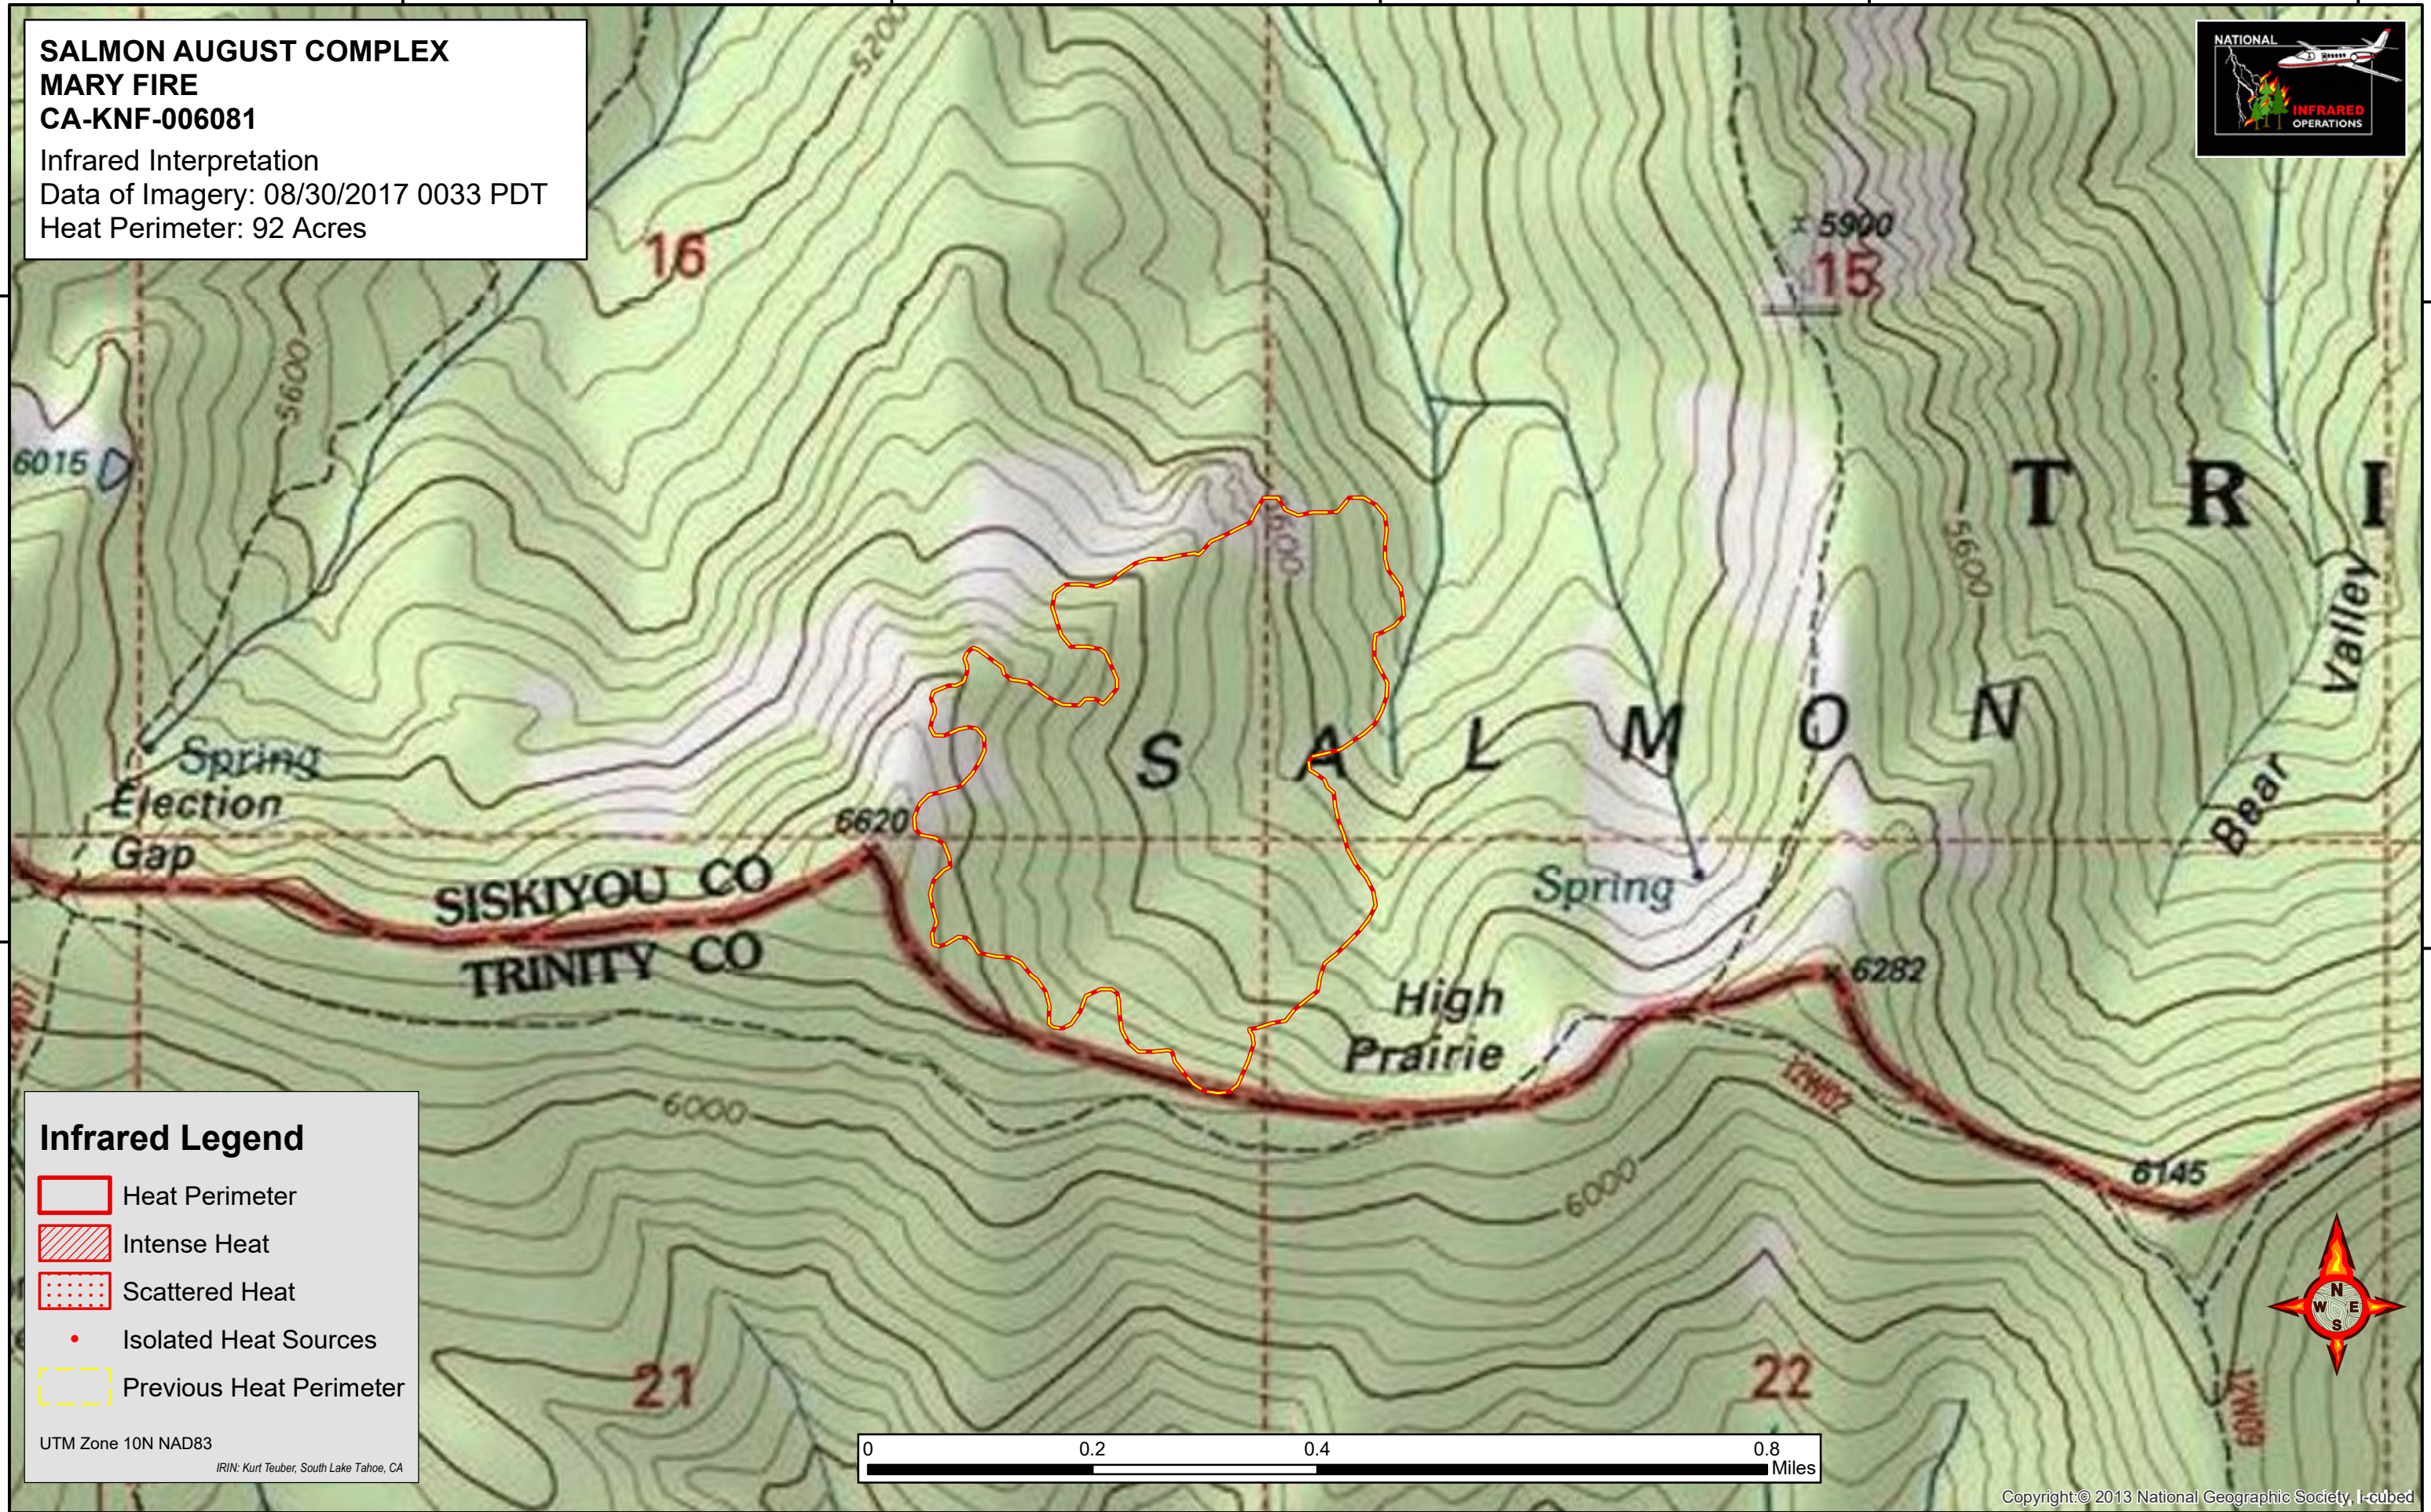

SALMON AUGUST COMPLEX
MARY FIRE
CA-KNF-006081
 Infrared Interpretation
 Data of Imagery: 08/30/2017 0033 PDT
 Heat Perimeter: 92 Acres

41°50'N

41°43'N

41°50'N

41°43'N

Infrared Legend

-  Heat Perimeter
-  Intense Heat
-  Scattered Heat
-  Isolated Heat Sources
-  Previous Heat Perimeter

UTM Zone 10N NAD83
 IRIN: Kurt Teuber, South Lake Tahoe, CA

123°14'0"W 123°13'30"W 123°13'0"W 123°12'30"W 123°12'0"W

123°14'0"W 123°13'30"W 123°13'0"W 123°12'30"W 123°12'0"W

123°14'0"W 123°13'30"W 123°13'0"W 123°12'30"W 123°12'0"W