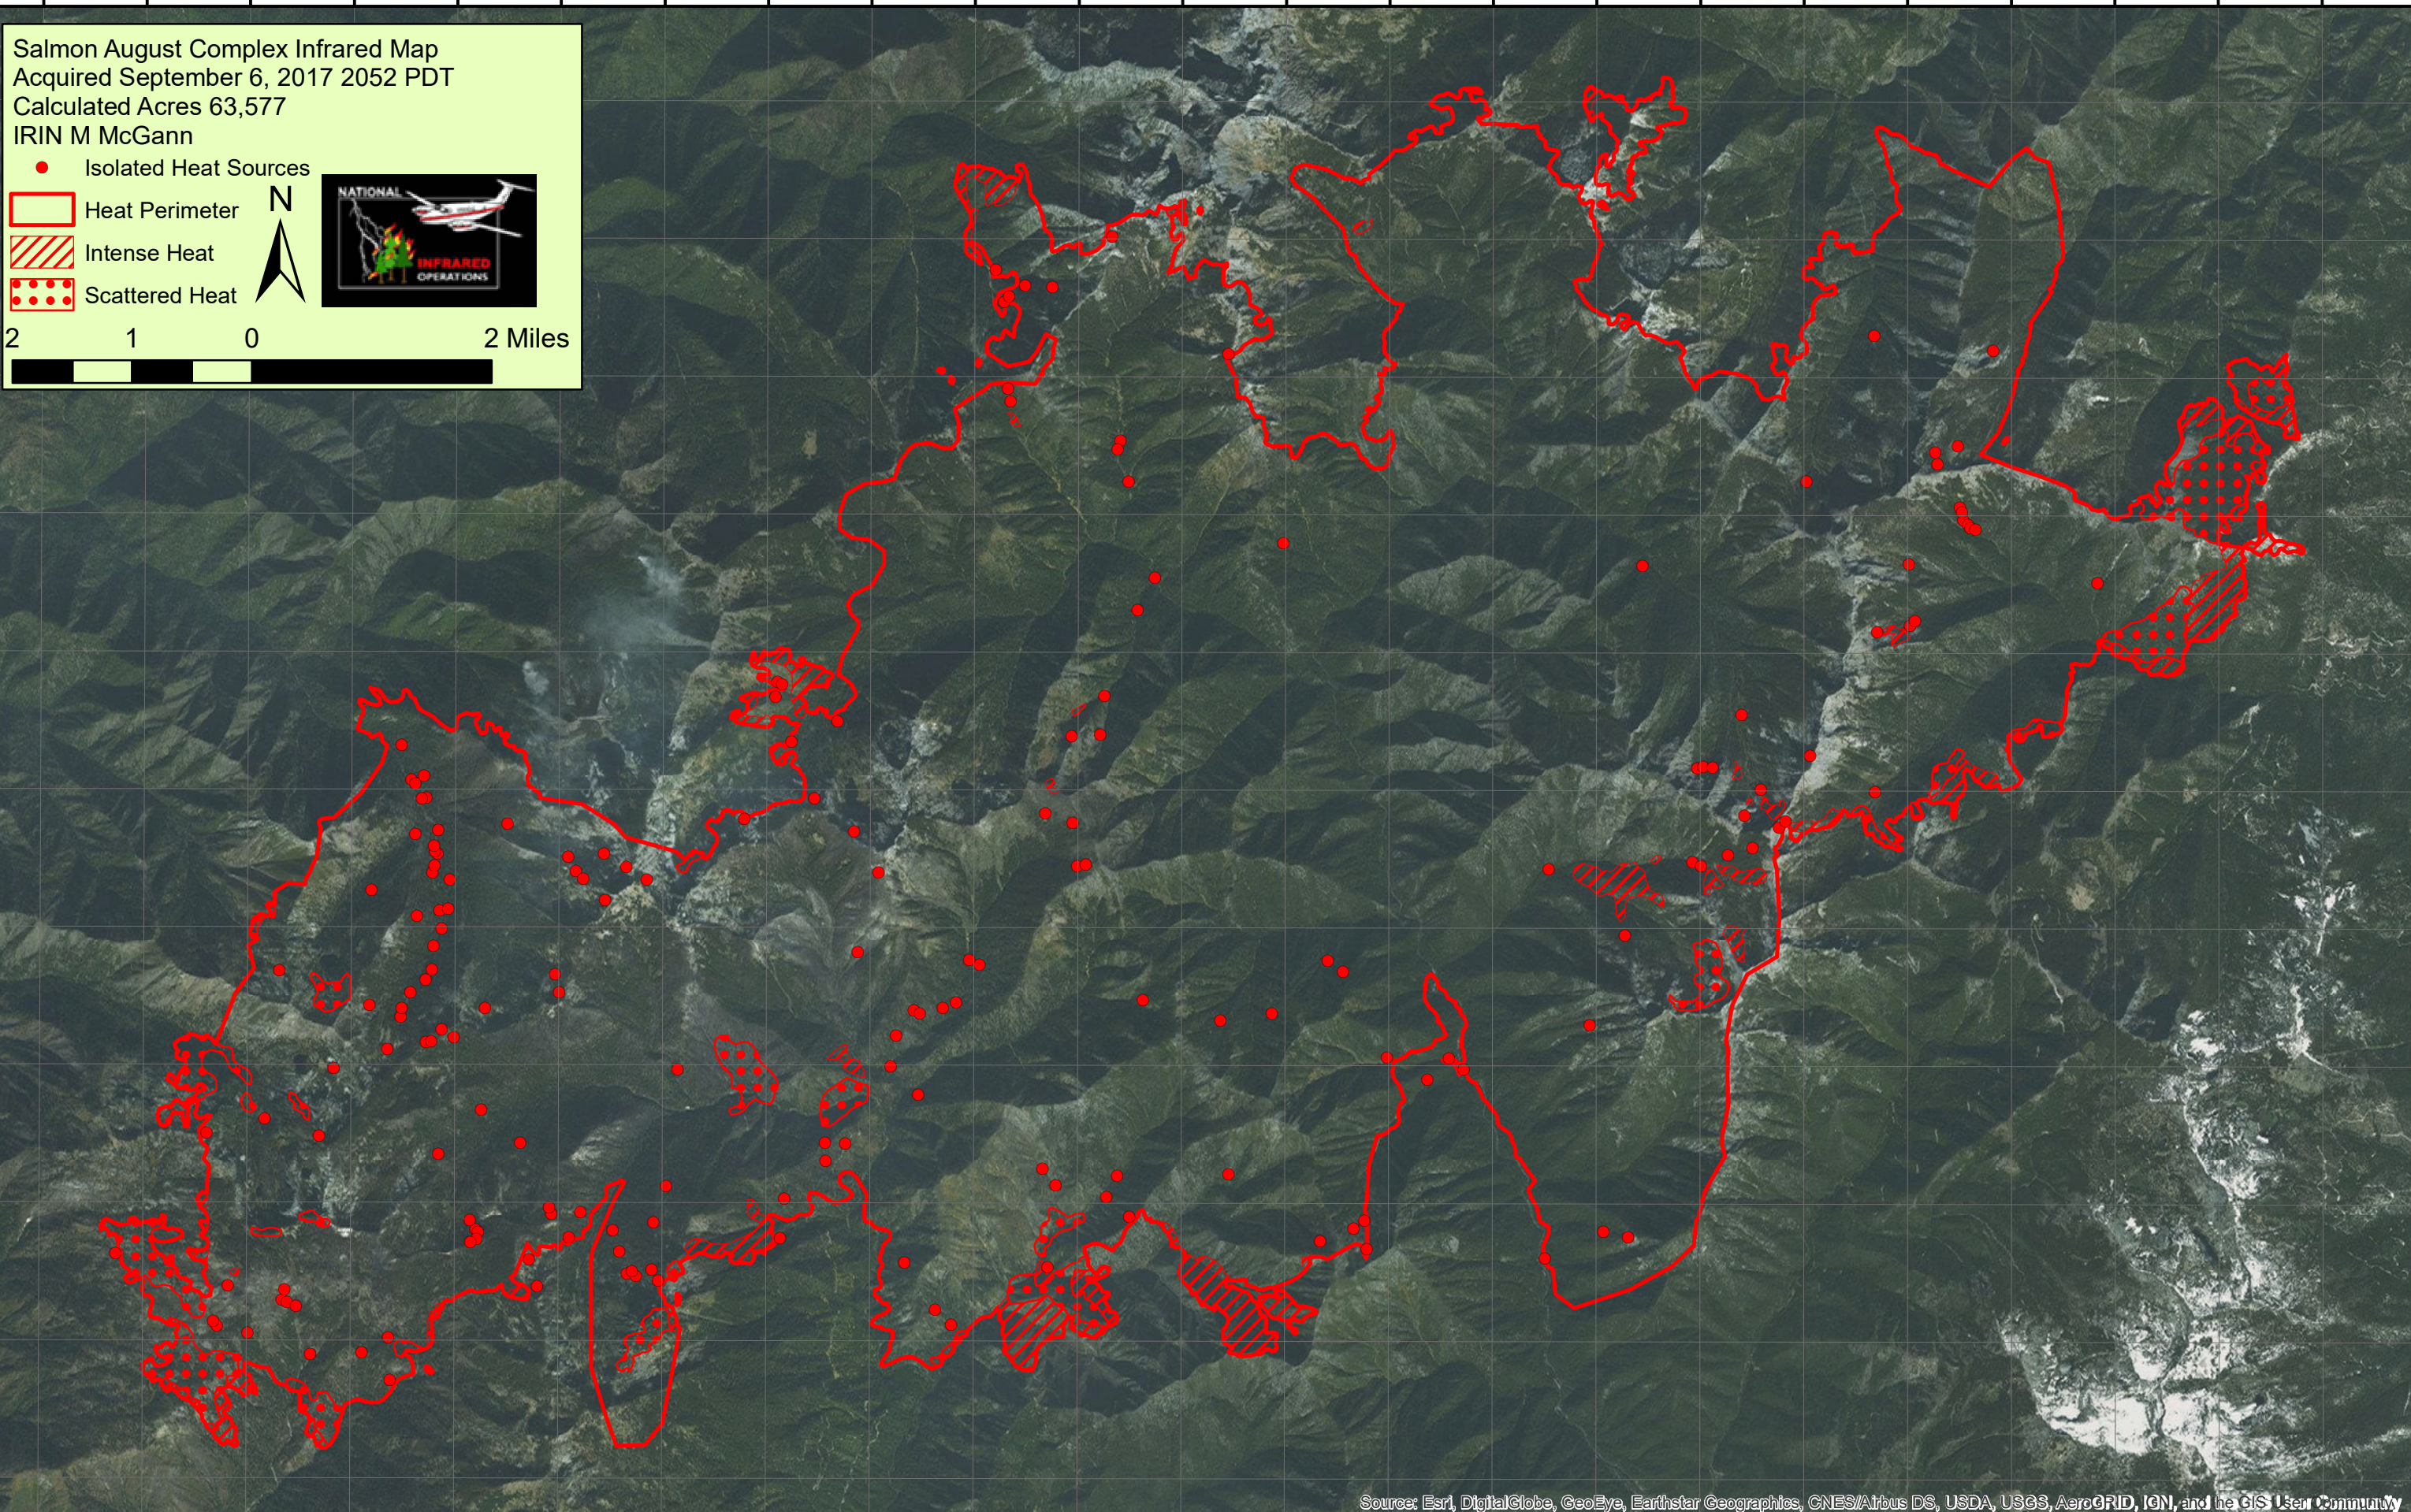

123°19'0"W 123°18'0"W 123°17'0"W 123°16'0"W 123°15'0"W 123°14'0"W 123°13'0"W 123°12'0"W 123°11'0"W 123°10'0"W 123°9'0"W 123°8'0"W 123°7'0"W 123°6'0"W 123°5'0"W 123°4'0"W 123°3'0"W 123°2'0"W 123°1'0"W 123°0'0"W 122°59'0"W 122°58'0"W 122°57'0"W

**Salmon August Complex Infrared Map**  
Acquired September 6, 2017 2052 PDT  
Calculated Acres 63,577  
IRIN M McGann

- Isolated Heat Sources
- ▭ Heat Perimeter
- ▨ Intense Heat
- Scattered Heat

N

2 1 0 2 Miles