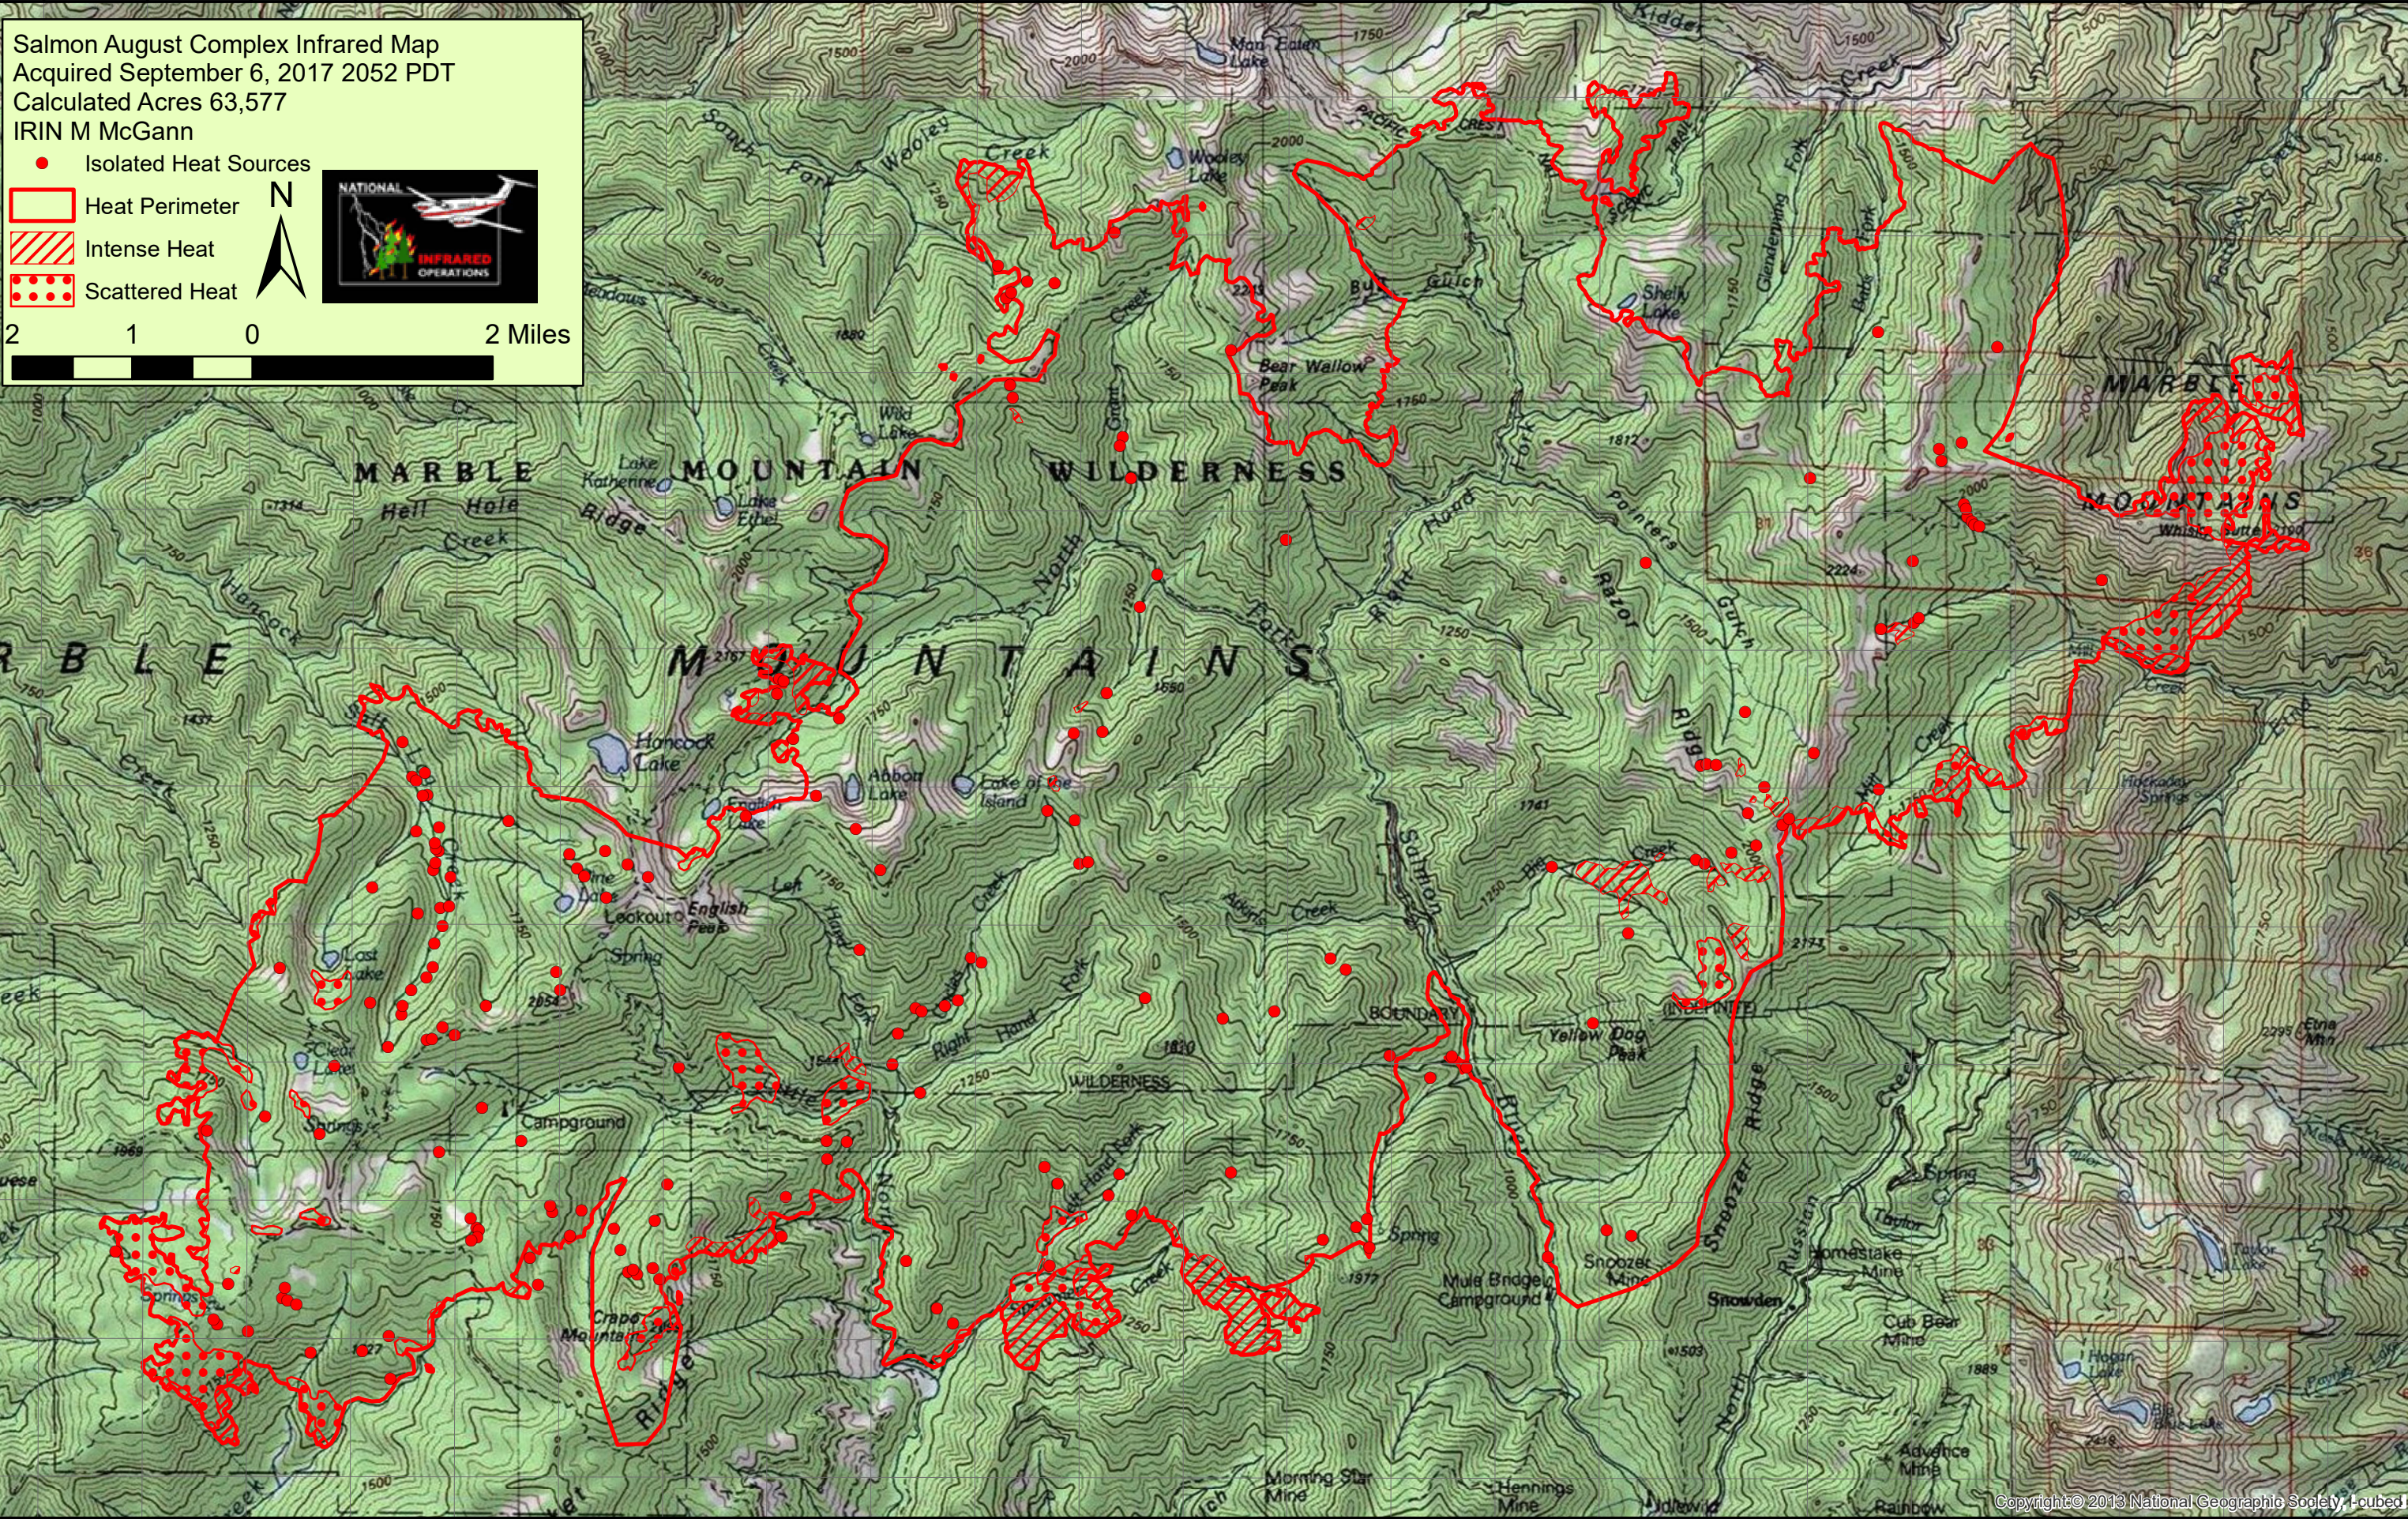

123°19'0"W 123°18'0"W 123°17'0"W 123°16'0"W 123°15'0"W 123°14'0"W 123°13'0"W 123°12'0"W 123°11'0"W 123°10'0"W 123°9'0"W 123°8'0"W 123°7'0"W 123°6'0"W 123°5'0"W 123°4'0"W 123°3'0"W 123°2'0"W 123°1'0"W 123°0'0"W 122°59'0"W 122°58'0"W 122°57'0"W

Salmon August Complex Infrared Map
 Acquired September 6, 2017 2052 PDT
 Calculated Acres 63,577
 IRIN M McGann

- Isolated Heat Sources
- ▭ Heat Perimeter
- ▨ Intense Heat
- Scattered Heat

2 1 0 2 Miles

N

41°30'0"N
41°29'0"N
41°28'0"N
41°27'0"N
41°26'0"N
41°25'0"N
41°24'0"N
41°23'0"N
41°22'0"N
41°21'0"N
41°20'0"N

41°30'0"N
41°29'0"N
41°28'0"N
41°27'0"N
41°26'0"N
41°25'0"N
41°24'0"N
41°23'0"N
41°22'0"N
41°21'0"N
41°20'0"N