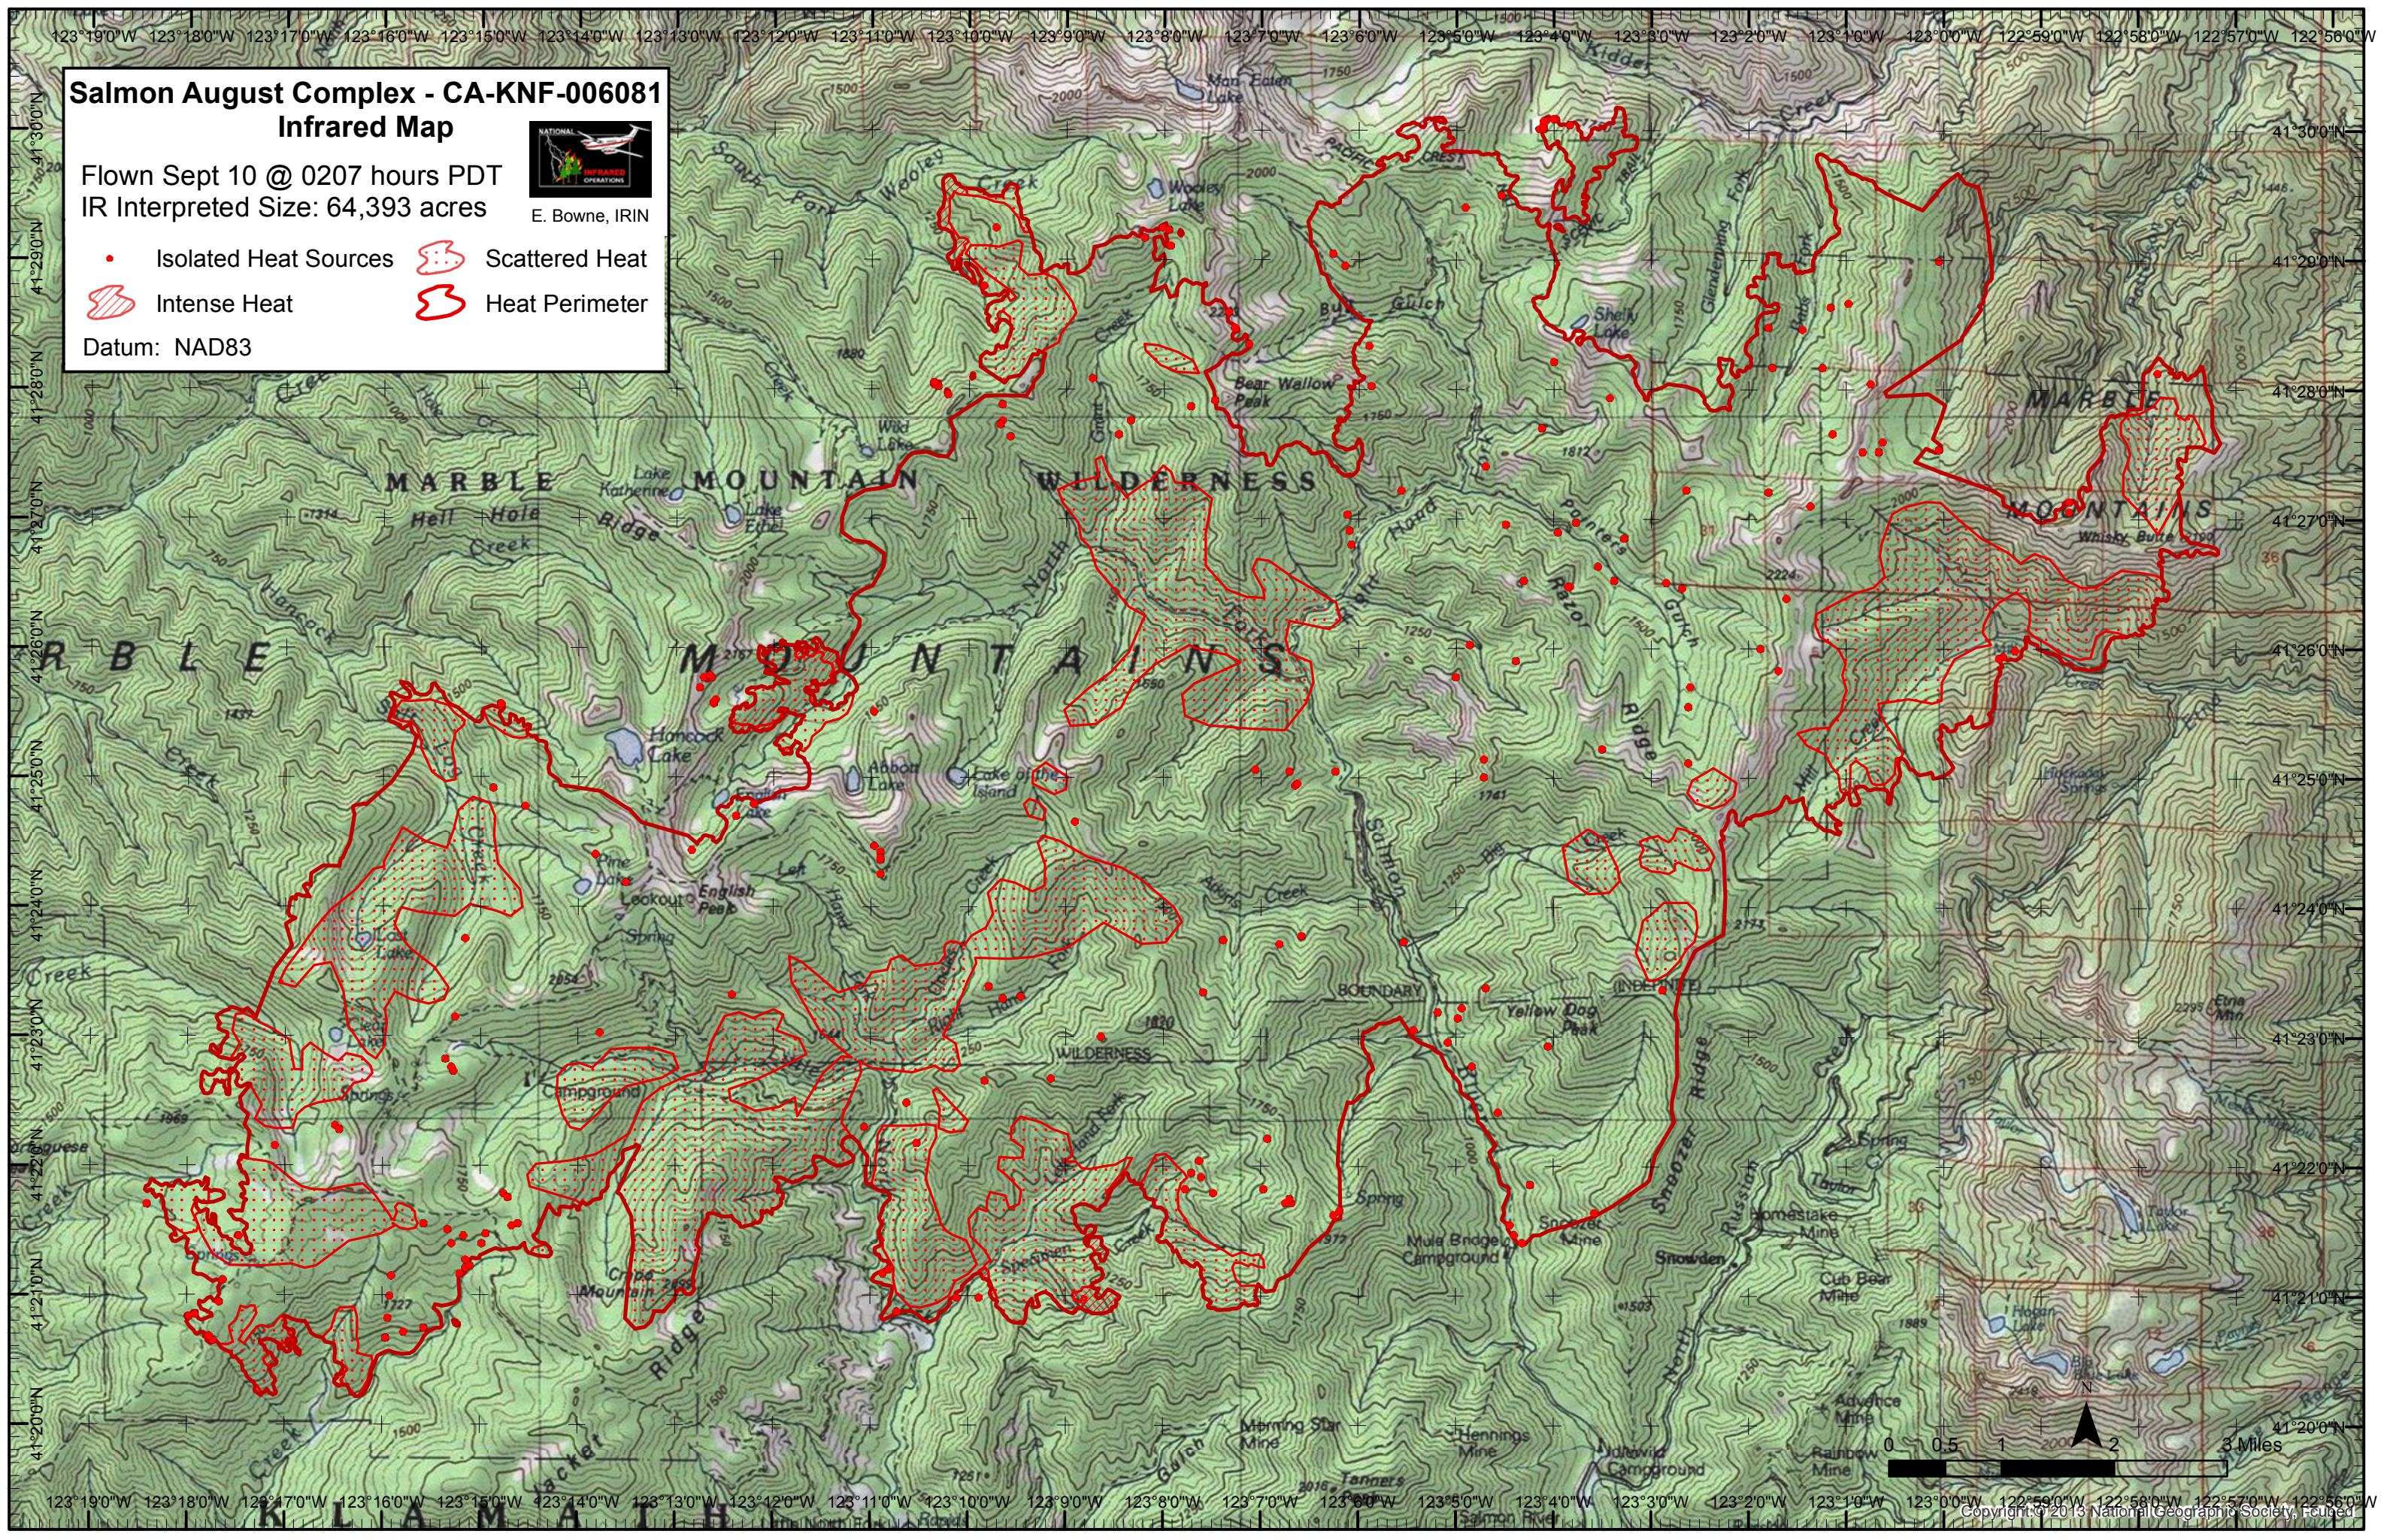

123°19'0"W 123°18'0"W 123°17'0"W 123°16'0"W 123°15'0"W 123°14'0"W 123°13'0"W 123°12'0"W 123°11'0"W 123°10'0"W 123°9'0"W 123°8'0"W 123°7'0"W 123°6'0"W 123°5'0"W 123°4'0"W 123°3'0"W 123°2'0"W 123°1'0"W 122°59'0"W 122°58'0"W 122°57'0"W 122°56'0"W

# Salmon August Complex - CA-KNF-006081 Infrared Map

Flown Sept 10 @ 0207 hours PDT  
IR Interpreted Size: 64,393 acres  
E. Bowne, IRIN

- Isolated Heat Sources
- ▨ Intense Heat
- ▨ Scattered Heat
- ▭ Heat Perimeter

Datum: NAD83

123°19'0"W 123°18'0"W 123°17'0"W 123°16'0"W 123°15'0"W 123°14'0"W 123°13'0"W 123°12'0"W 123°11'0"W 123°10'0"W 123°9'0"W 123°8'0"W 123°7'0"W 123°6'0"W 123°5'0"W 123°4'0"W 123°3'0"W 123°2'0"W 123°1'0"W 122°59'0"W 122°58'0"W 122°57'0"W 122°56'0"W